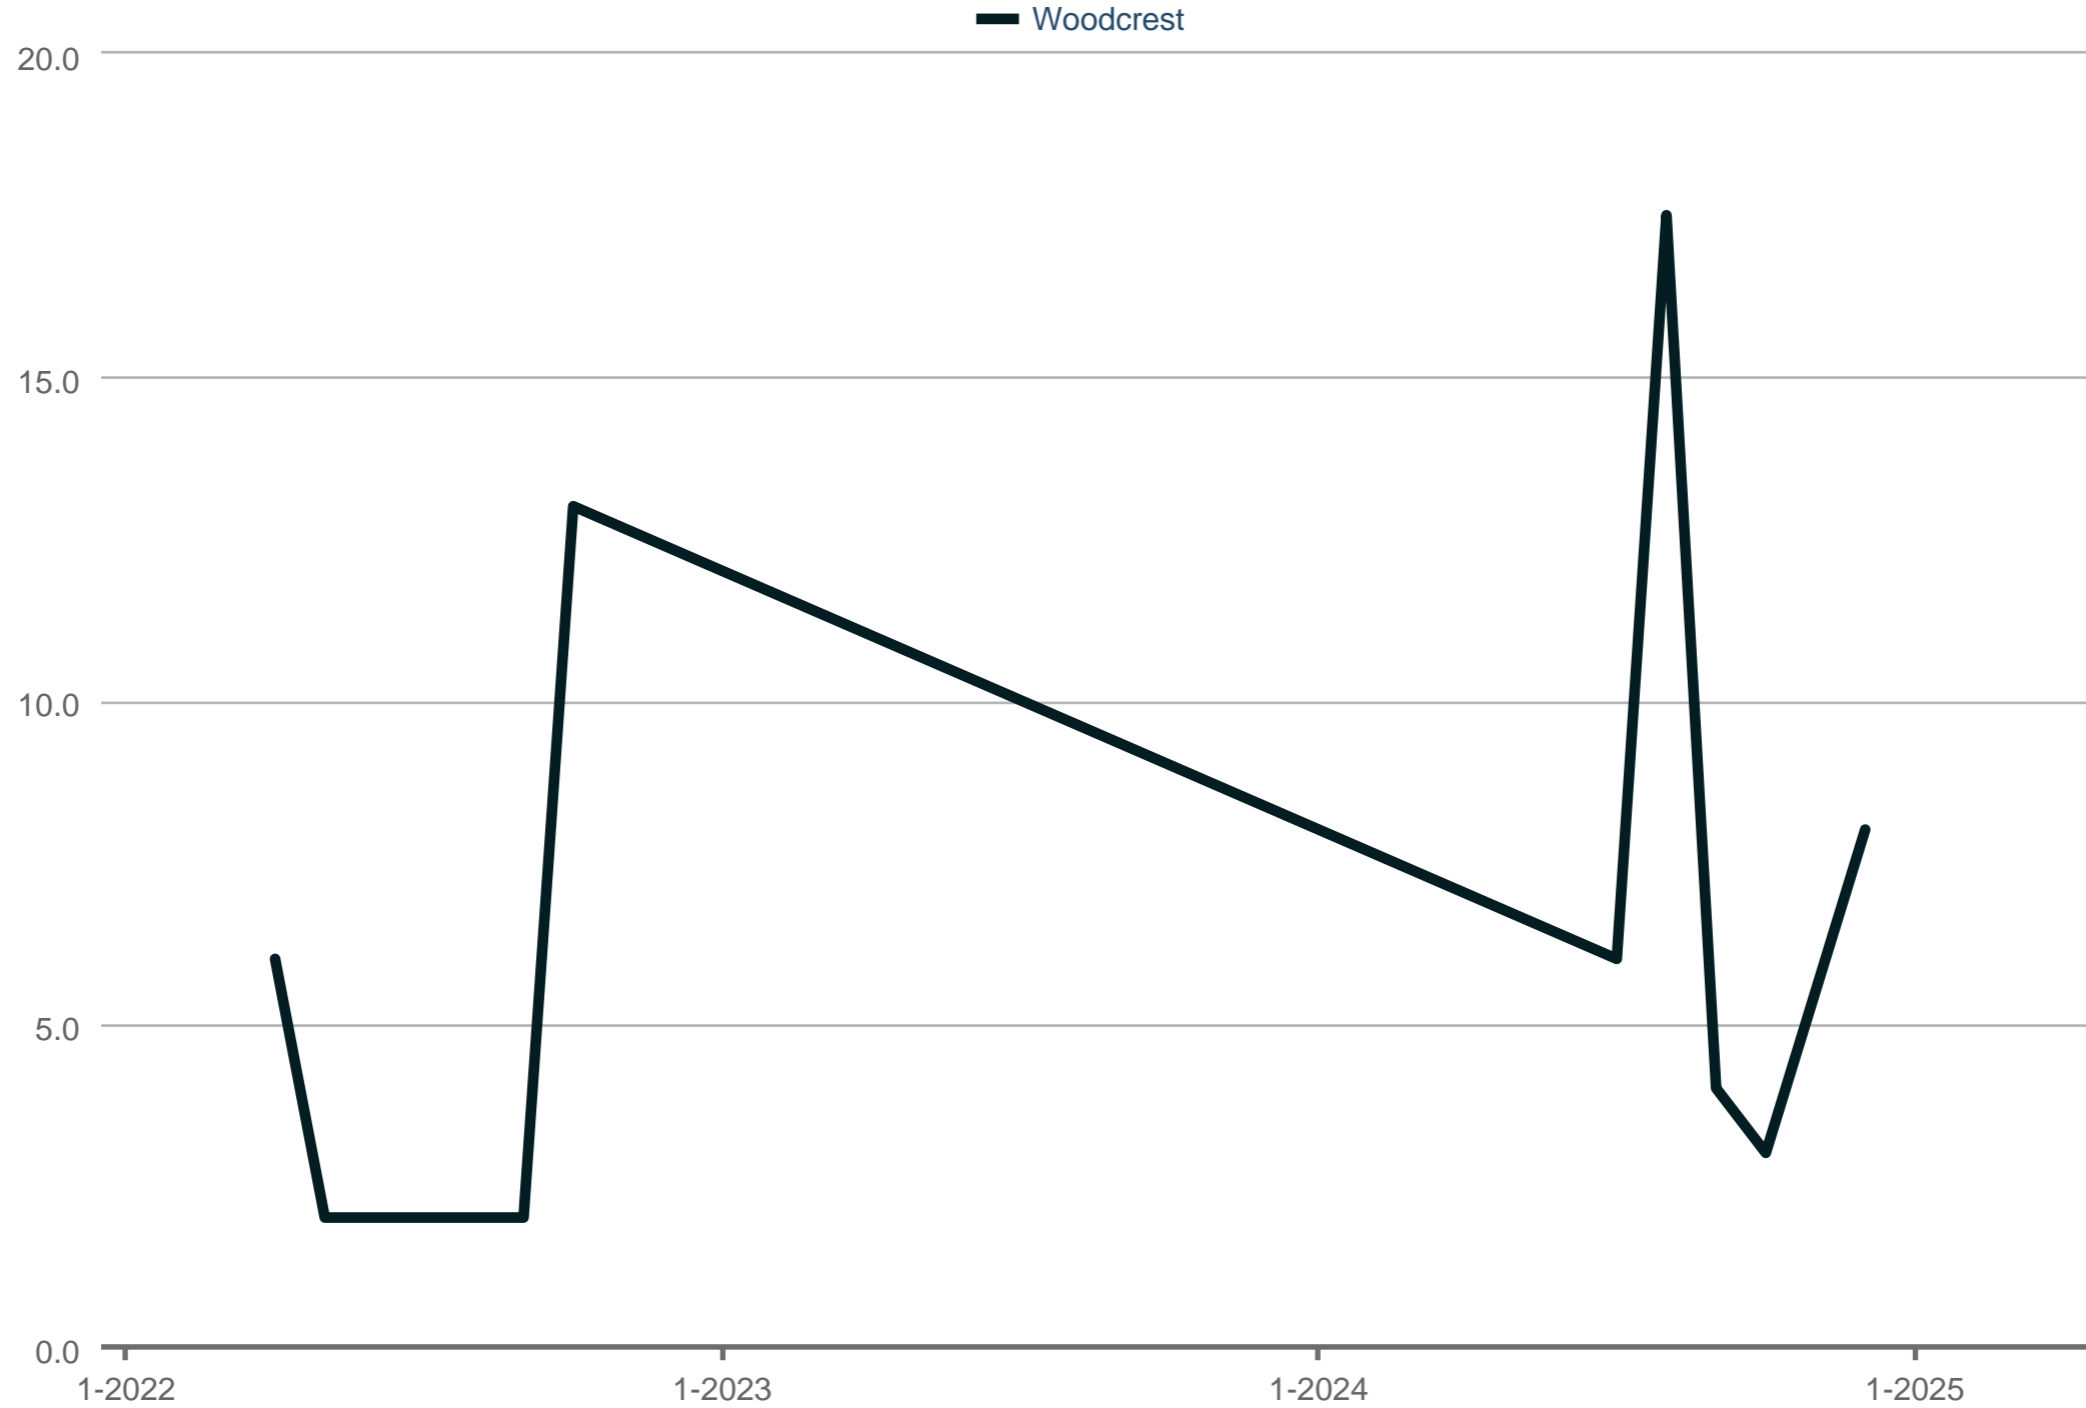

### Showings Per Listing

Woodcrest

Each data point is one month of activity. Data is from May 17, 2025.