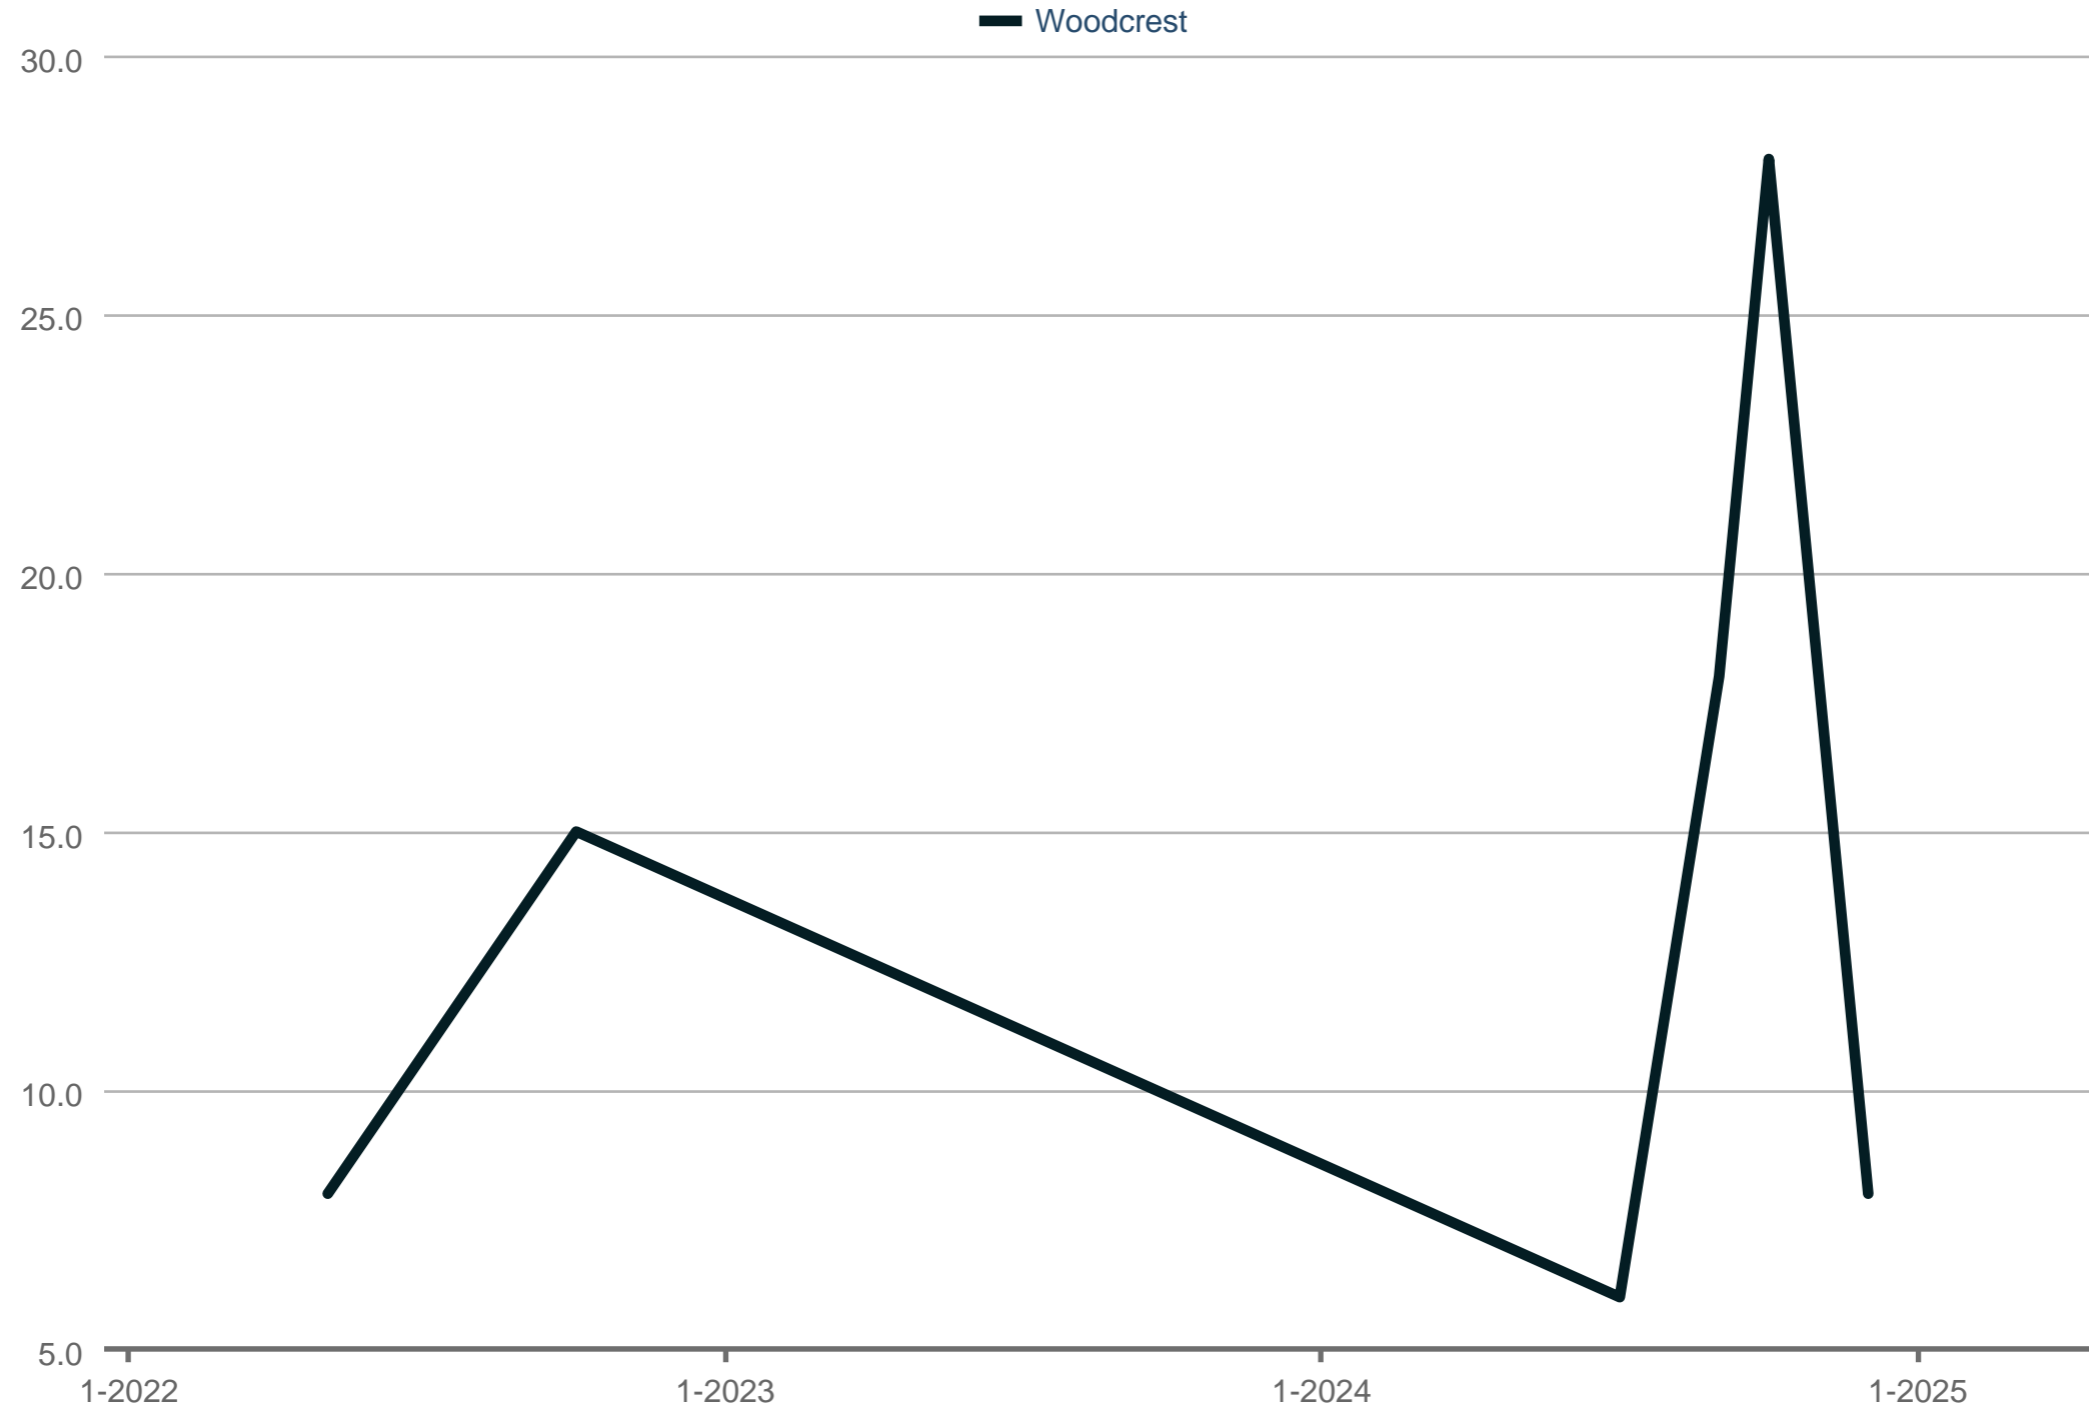

Average Showings to Pending

Woodcrest

Each data point is one month of activity. Data is from May 17, 2025.