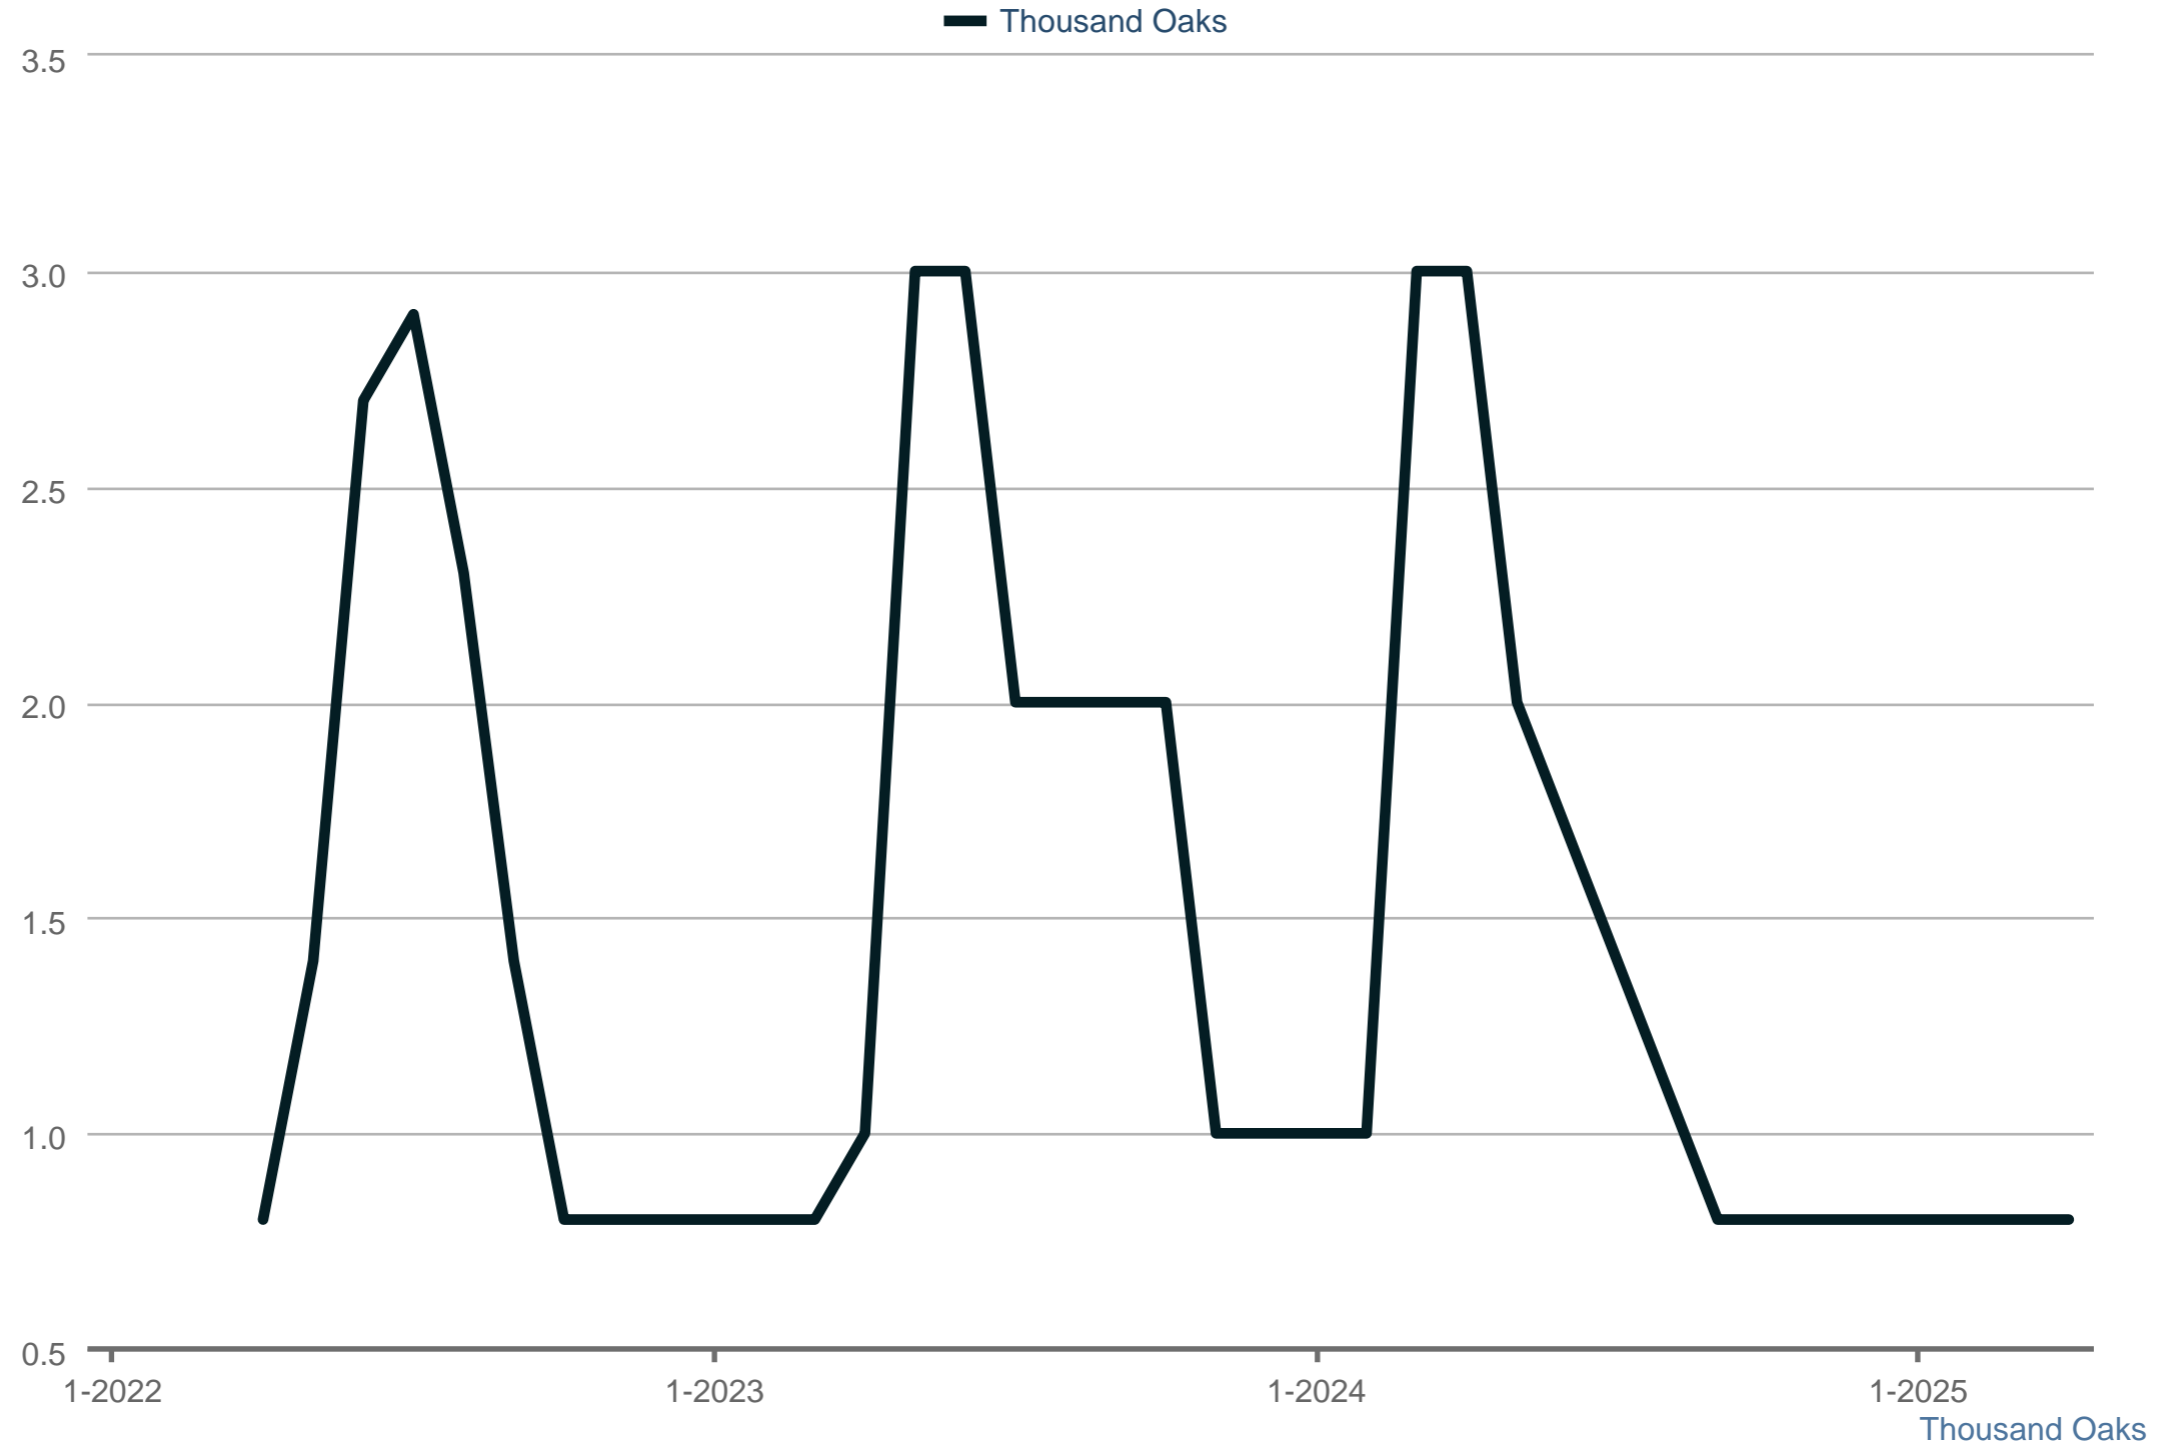

Months Supply of Homes for Sale

Each data point is one month of activity. Data is from May 17, 2025.