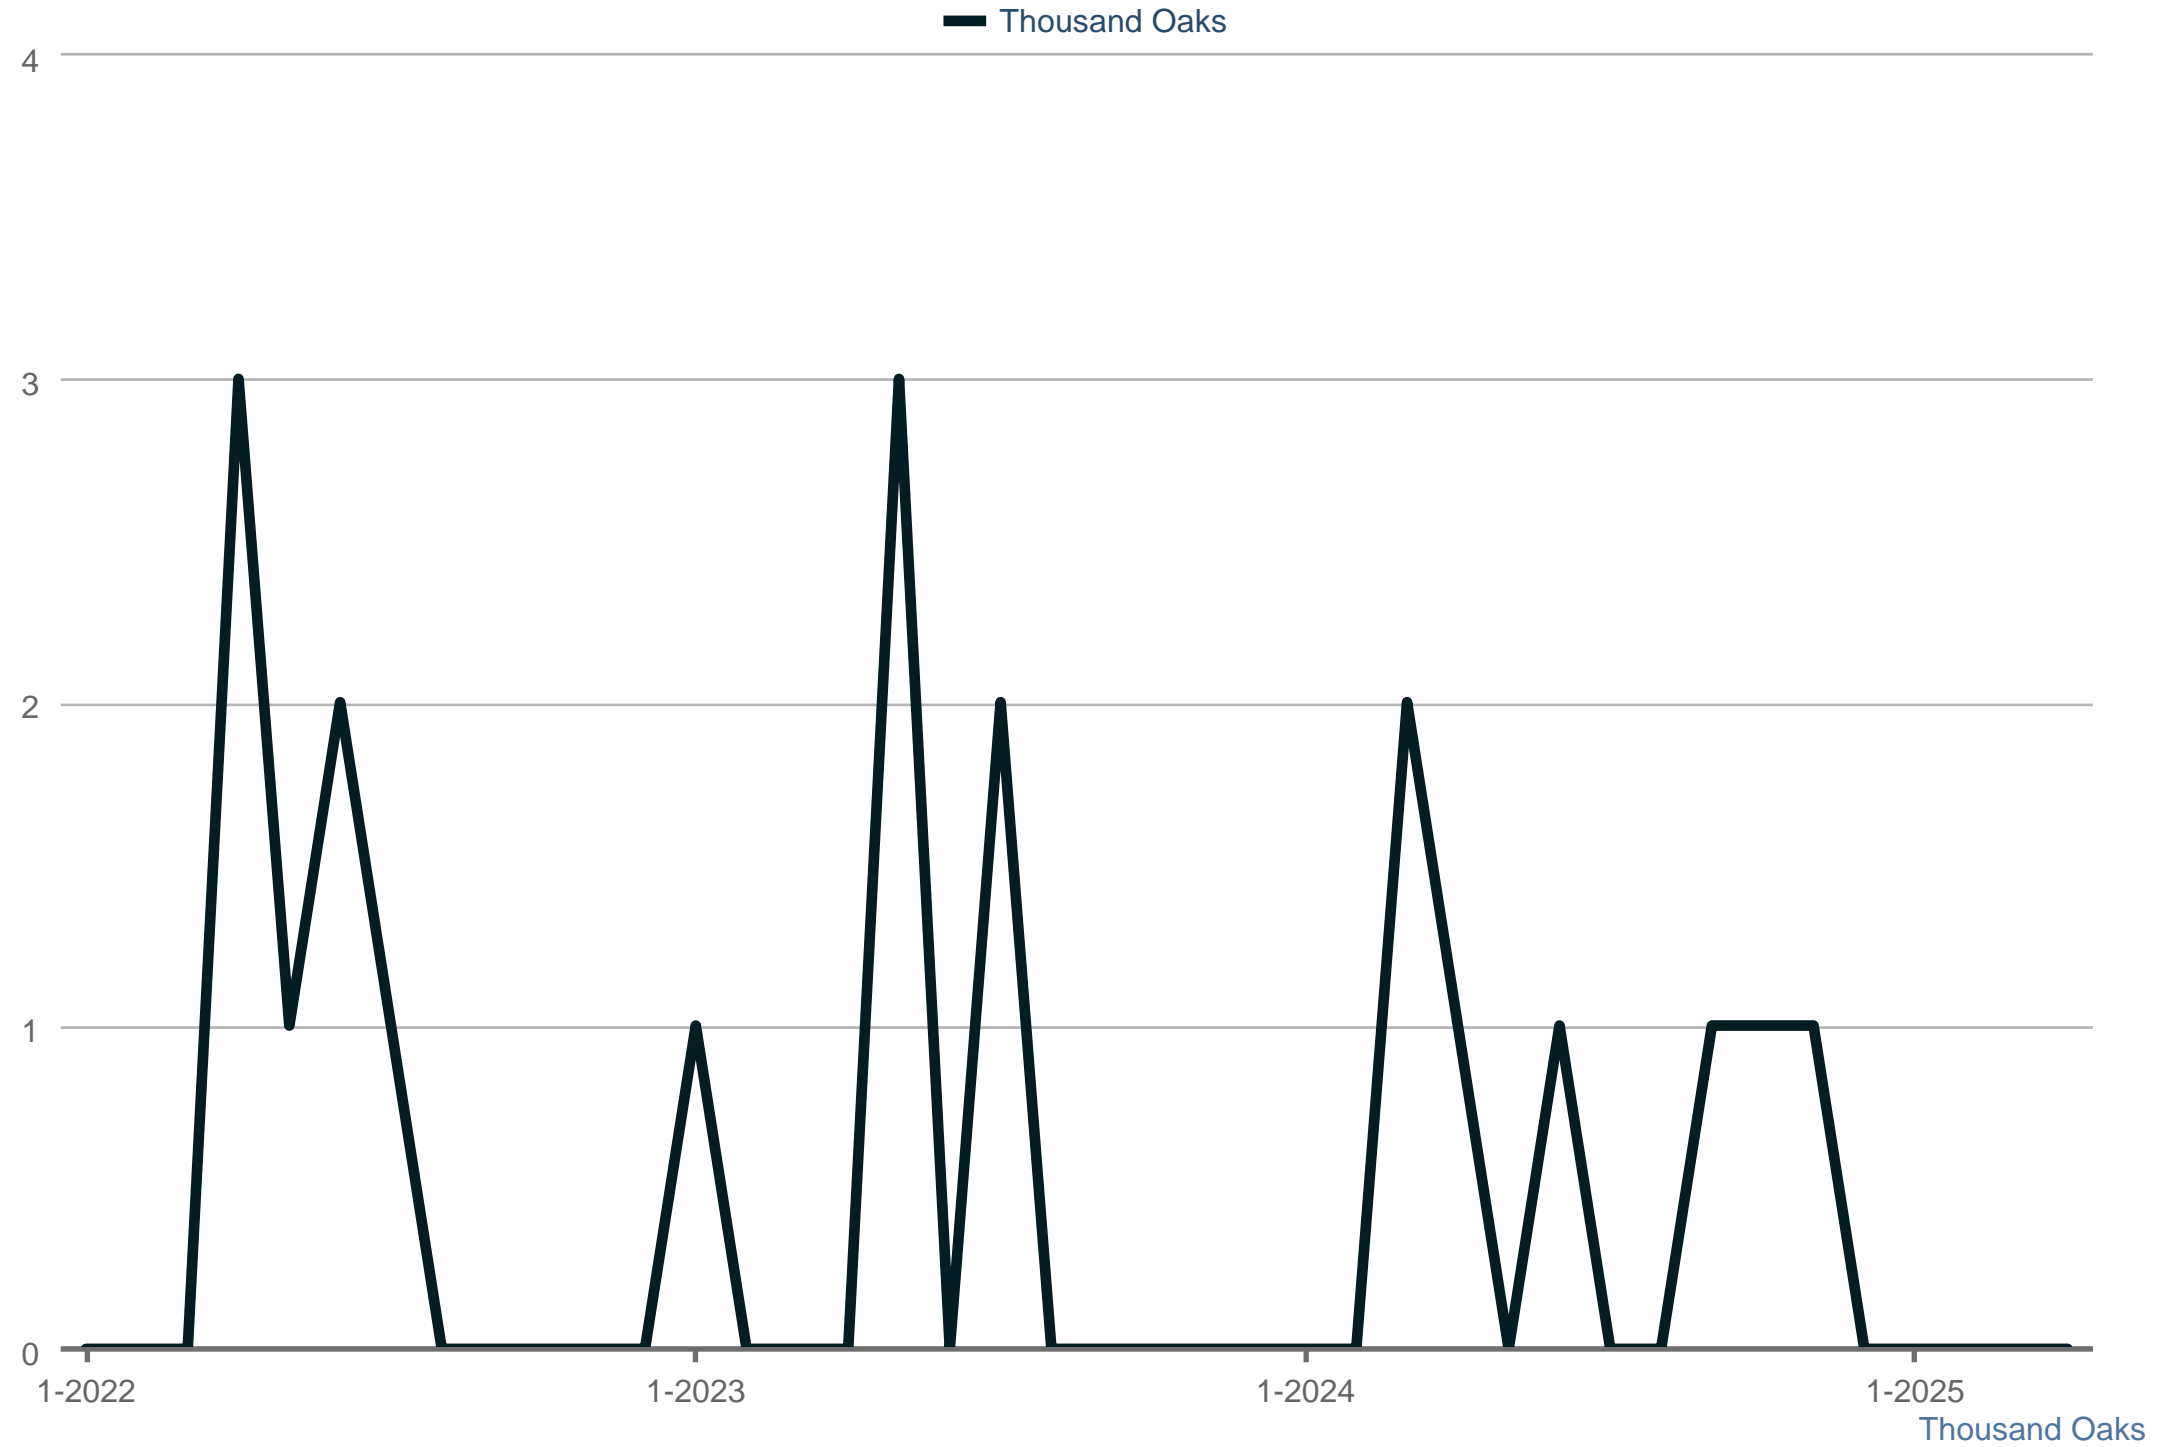

New Listings

Each data point is one month of activity. Data is from May 17, 2025.