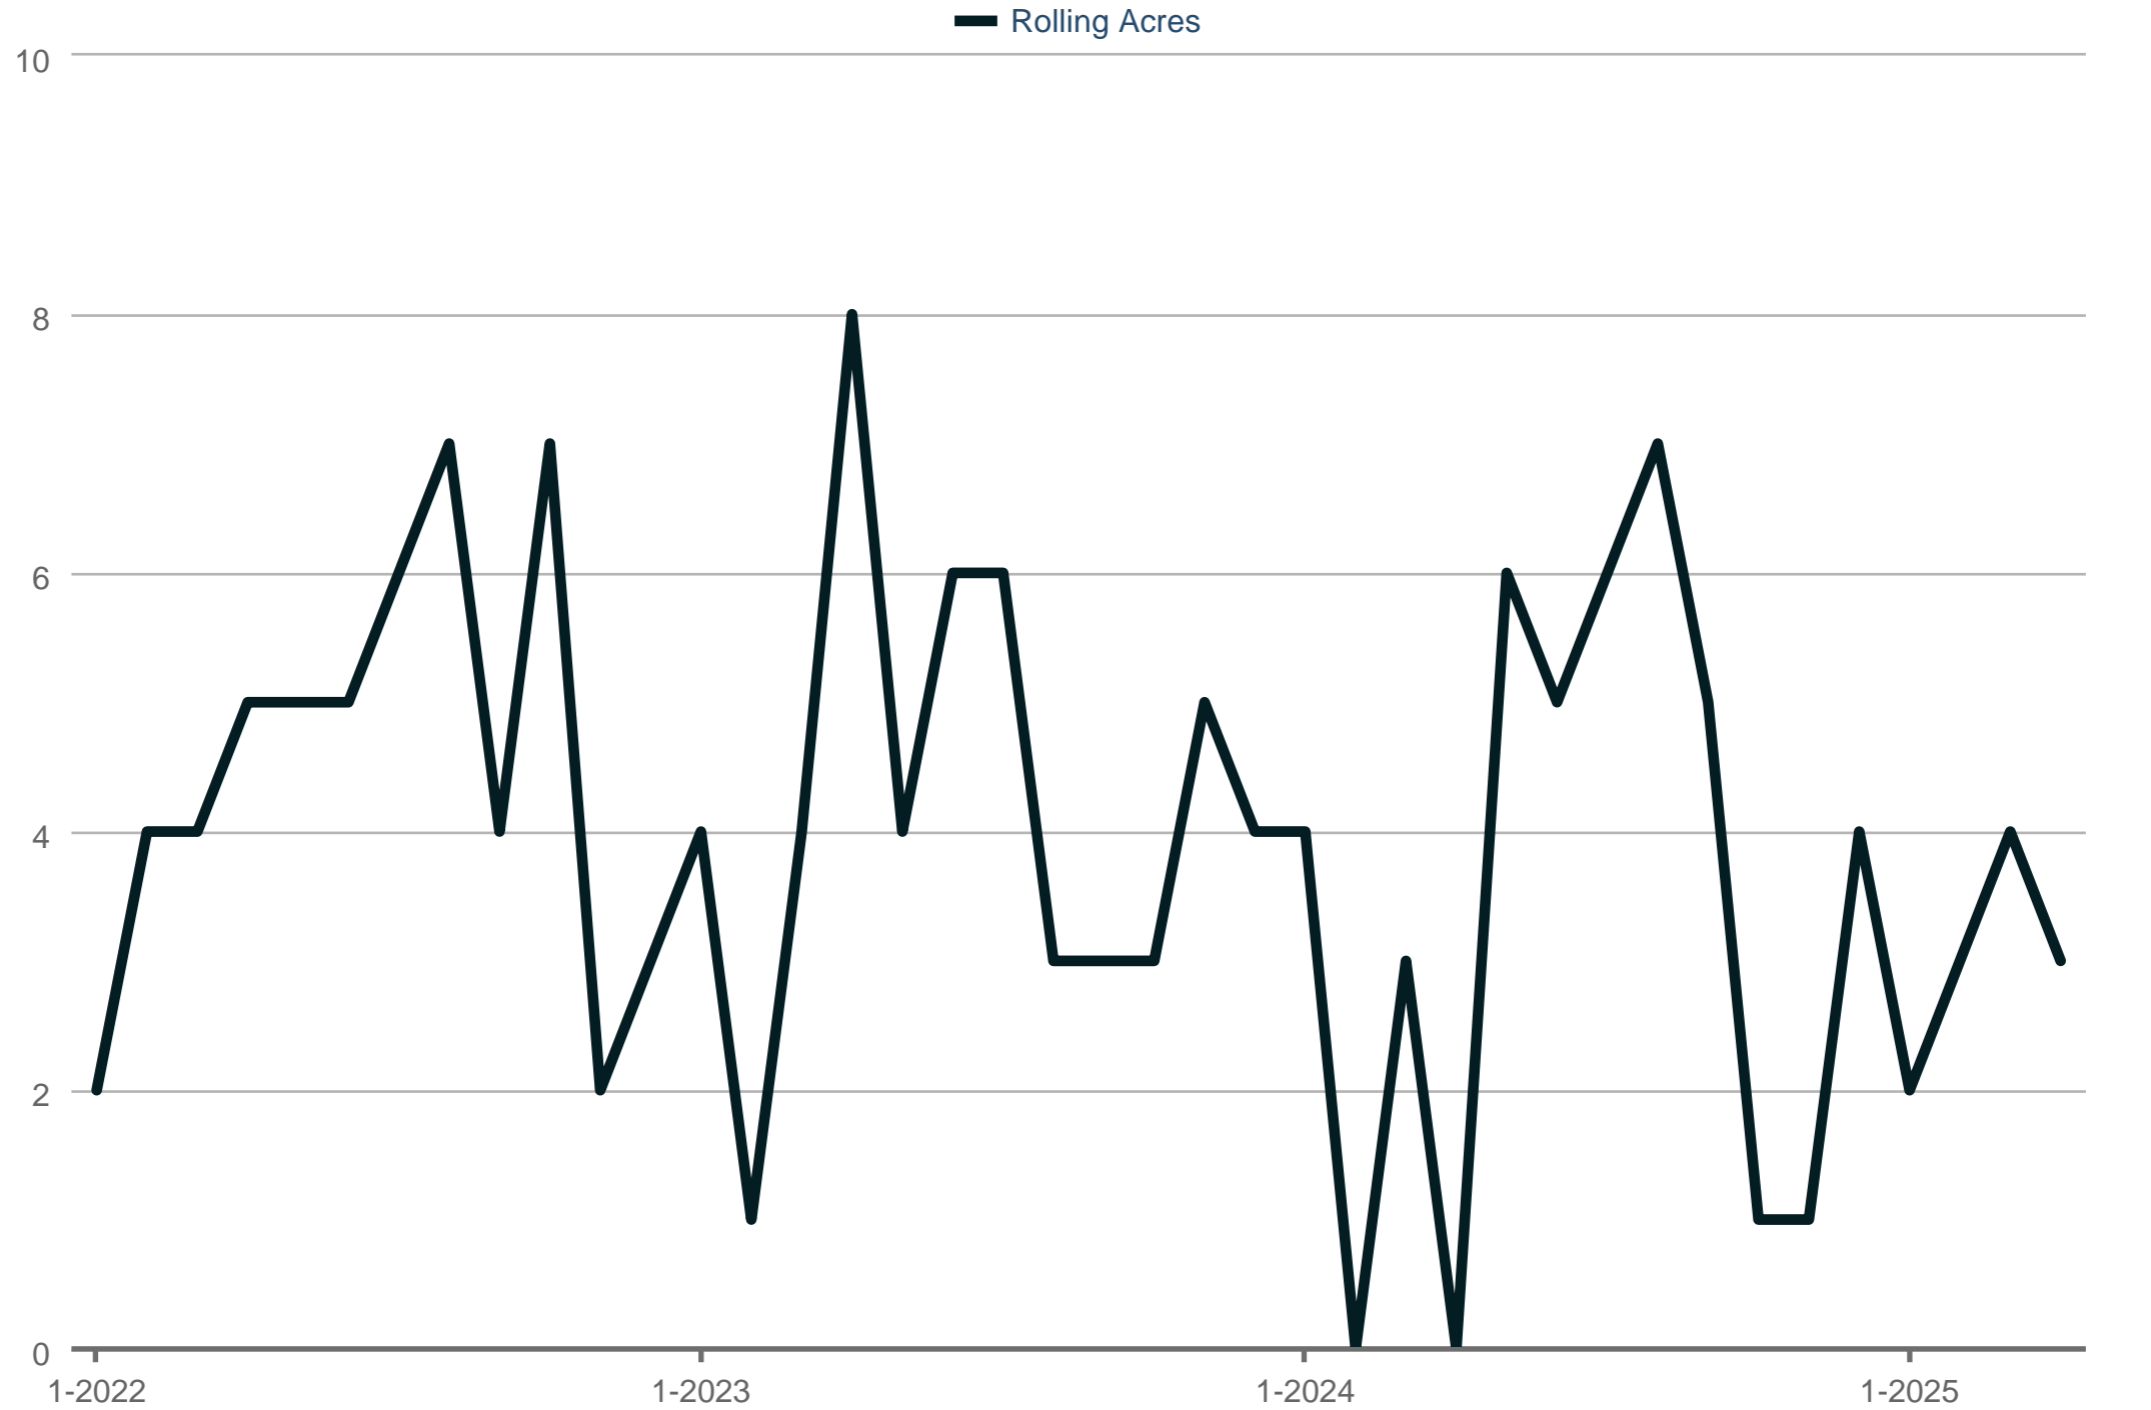

### Closed Sales

Rolling Acres  
Each data point is one month of activity. Data is from May 17, 2025.