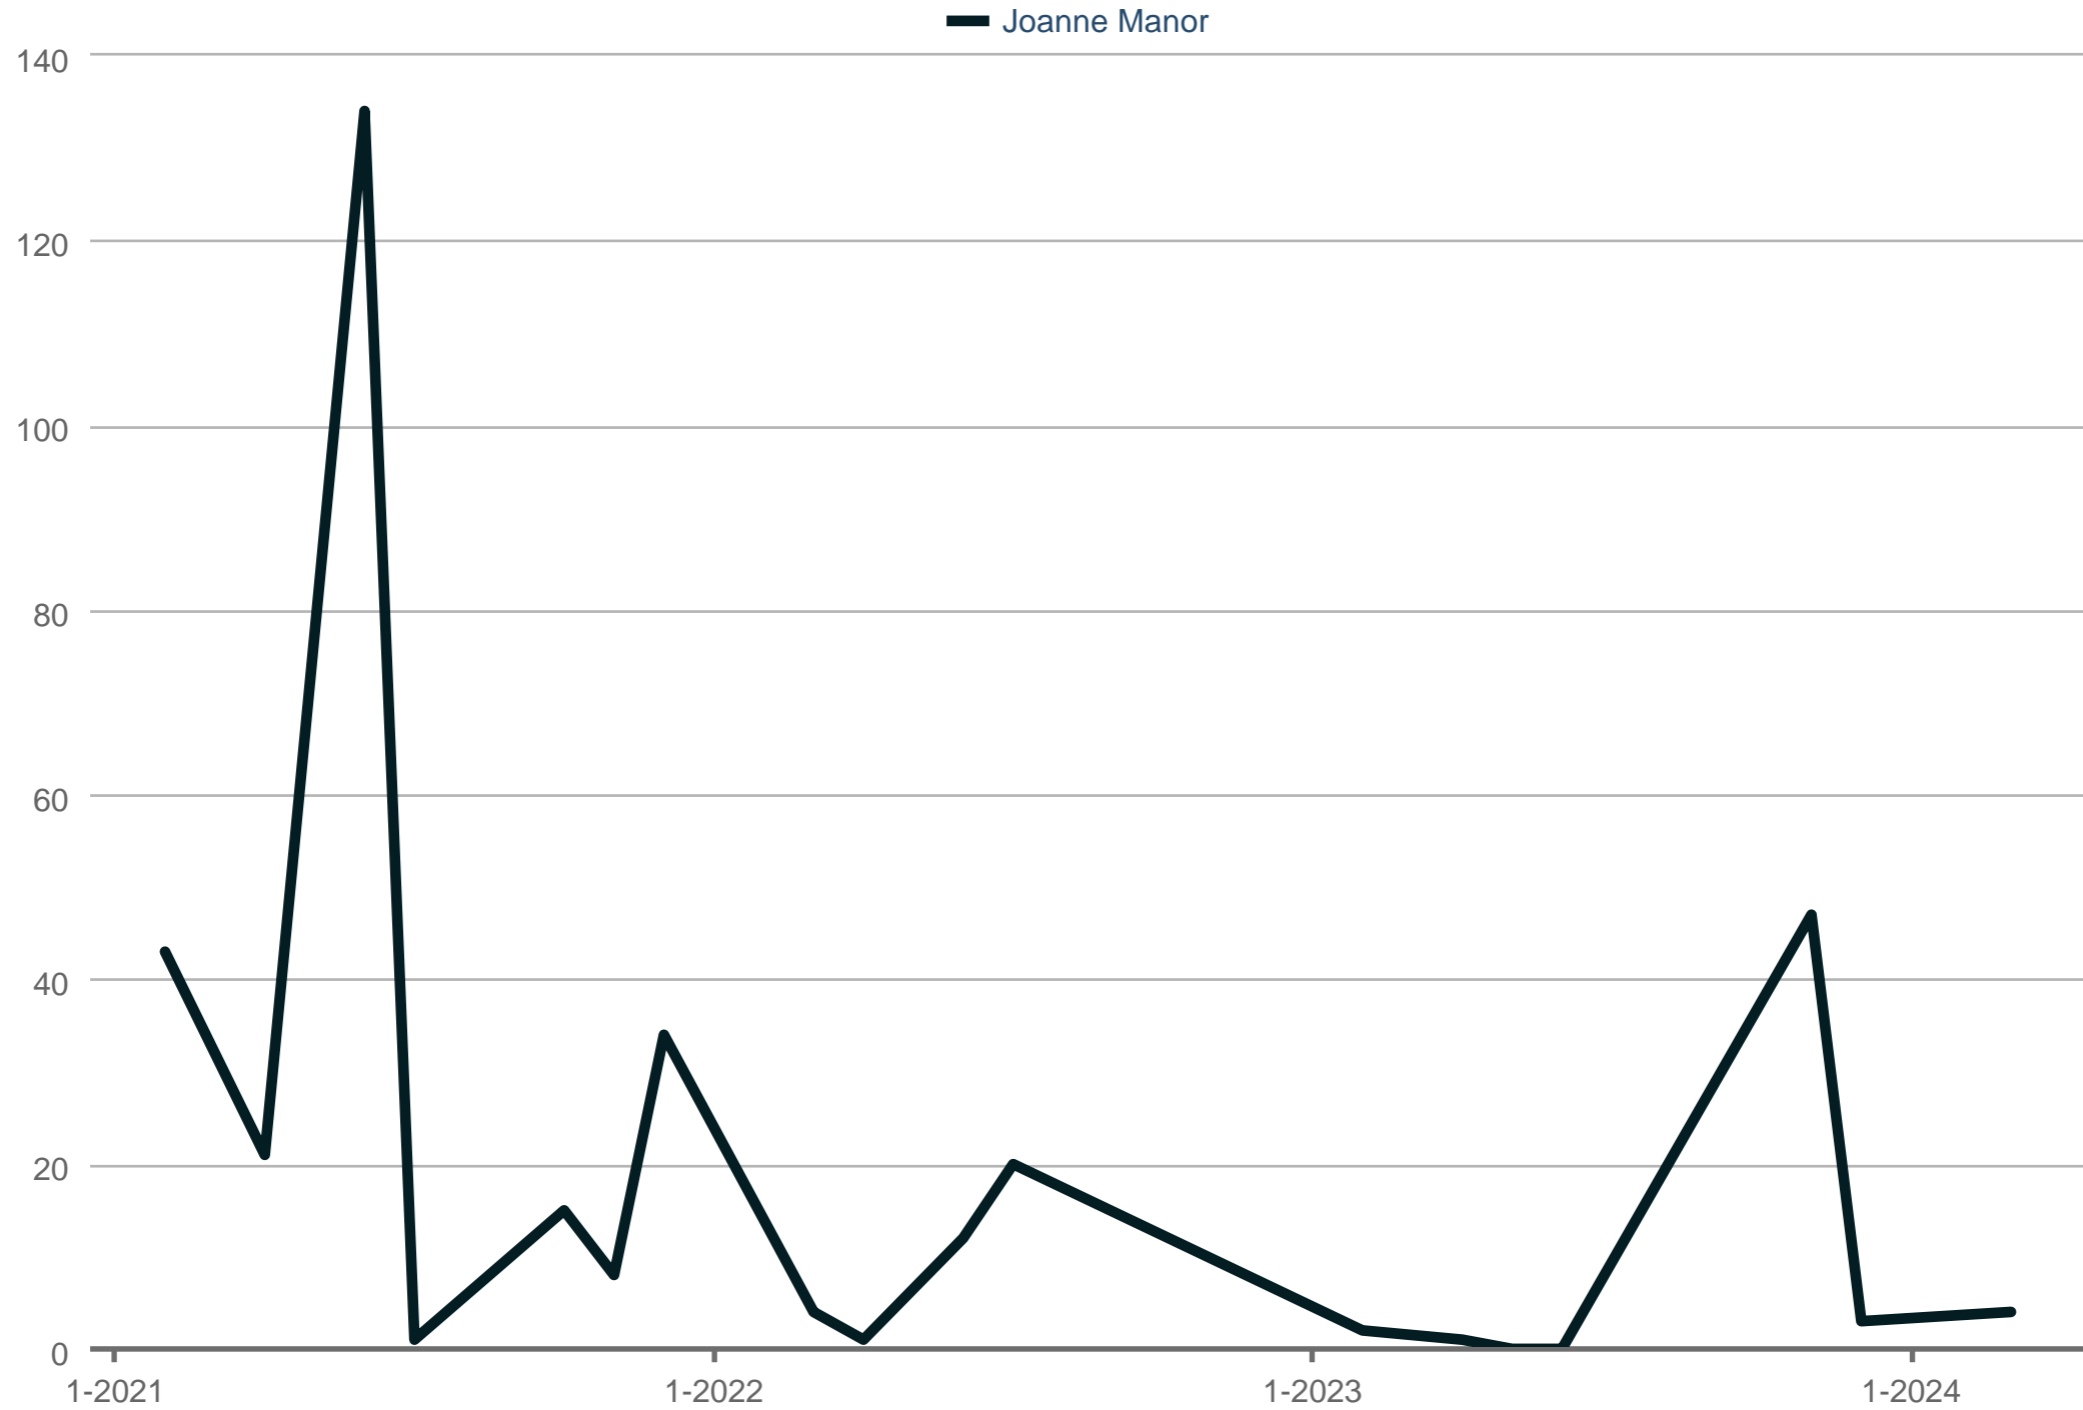

### Average Days on Market

Joanne Manor

Each data point is one month of activity. Data is from May 6, 2024.