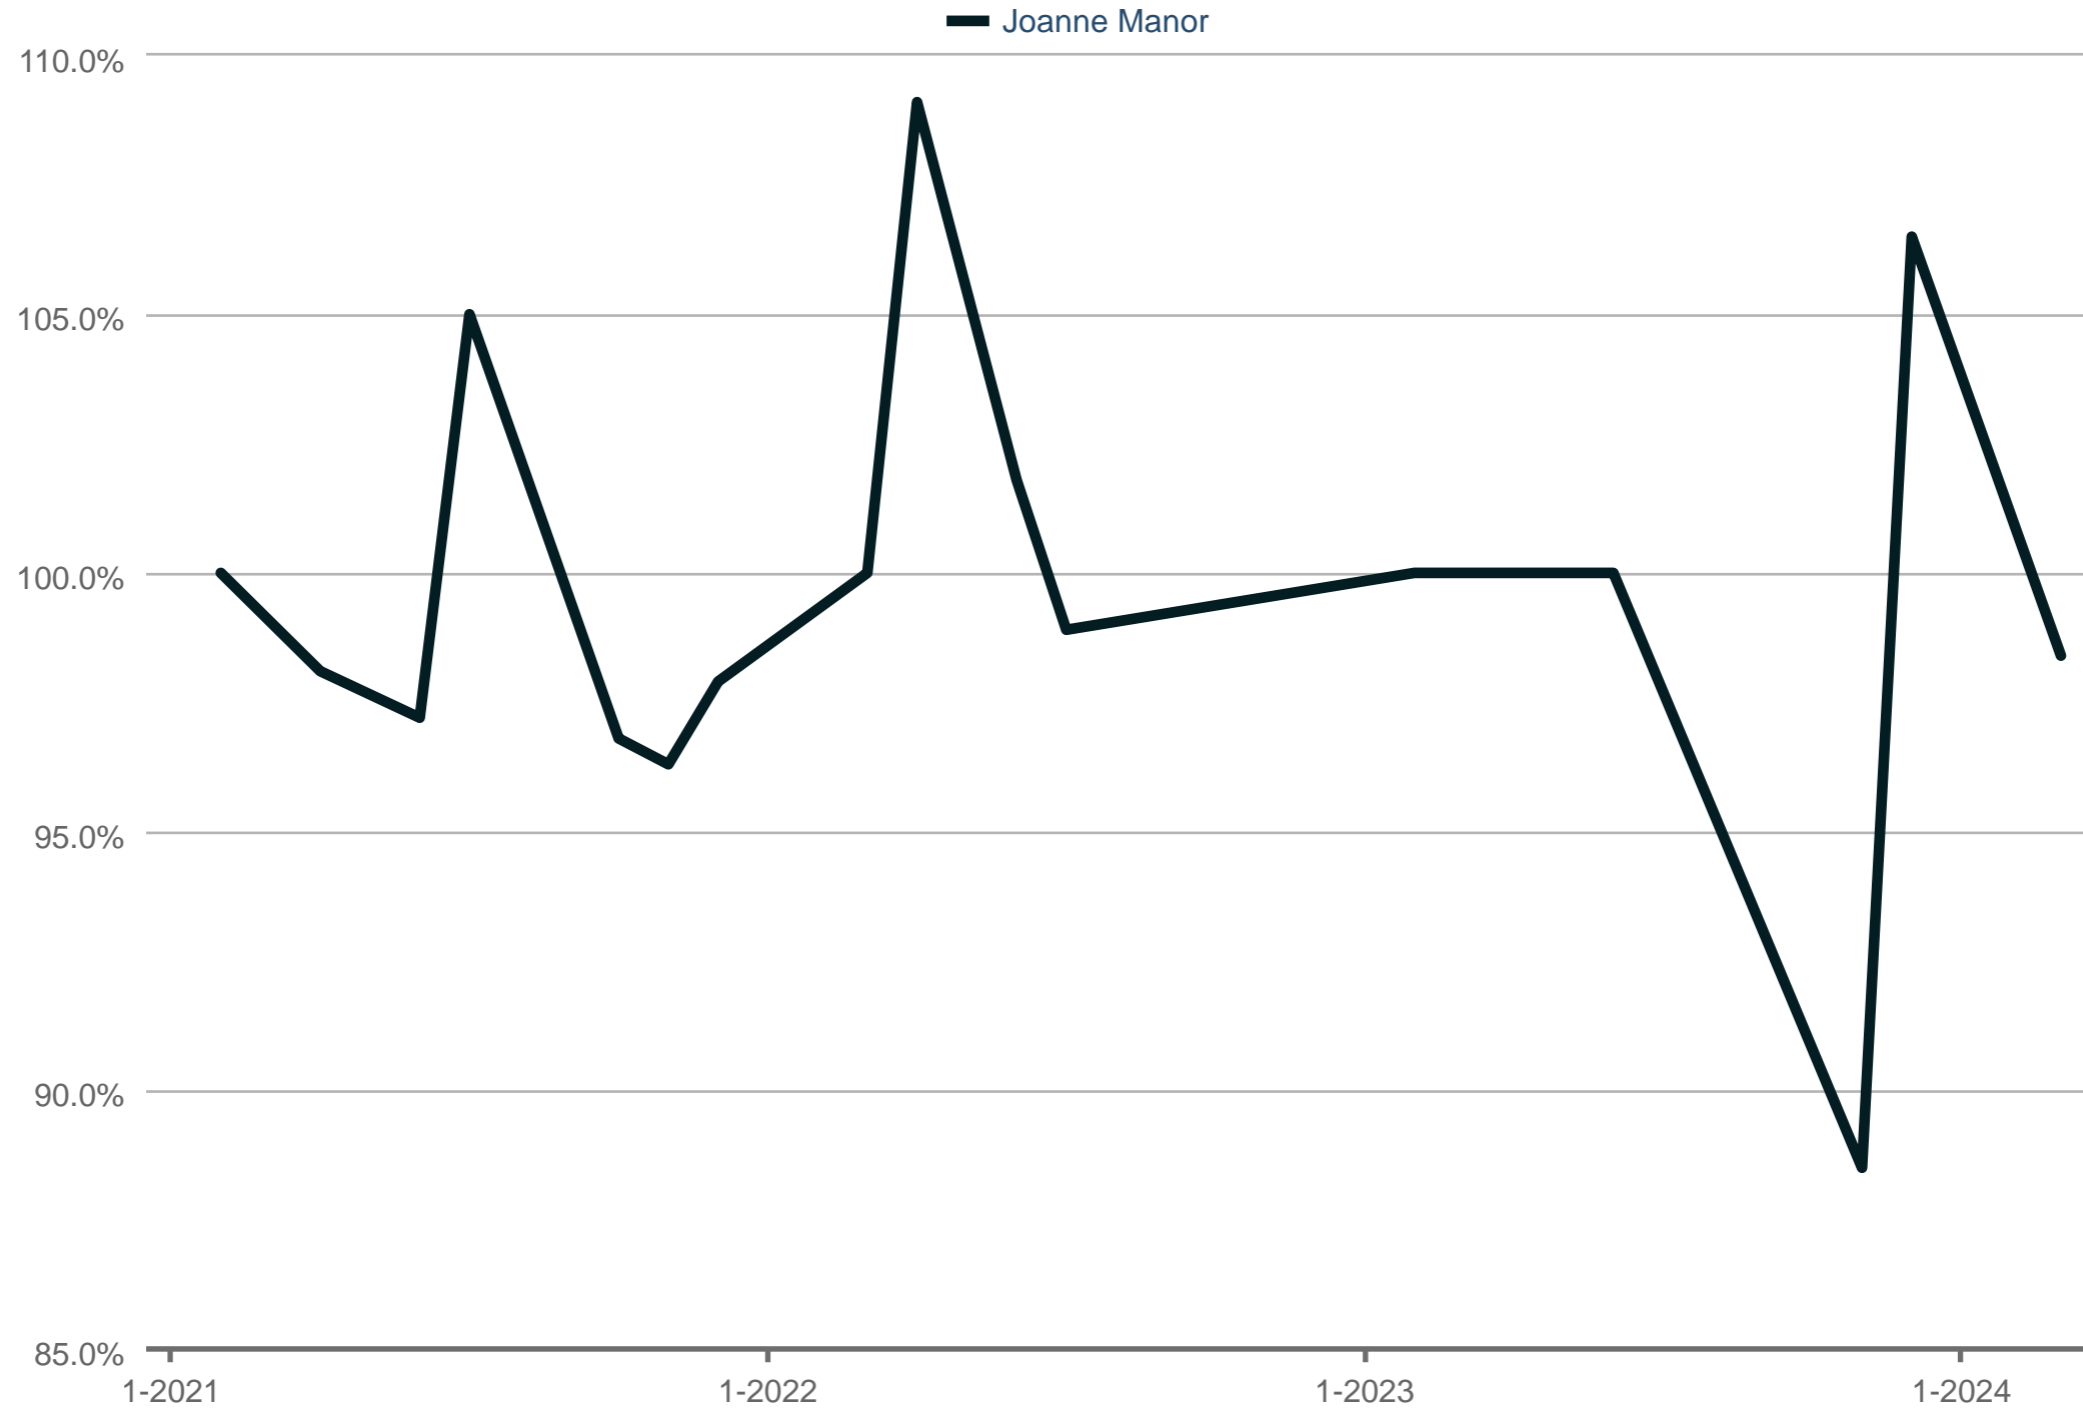

Average Percent of Last List Price

Joanne Manor

Each data point is one month of activity. Data is from April 18, 2024.