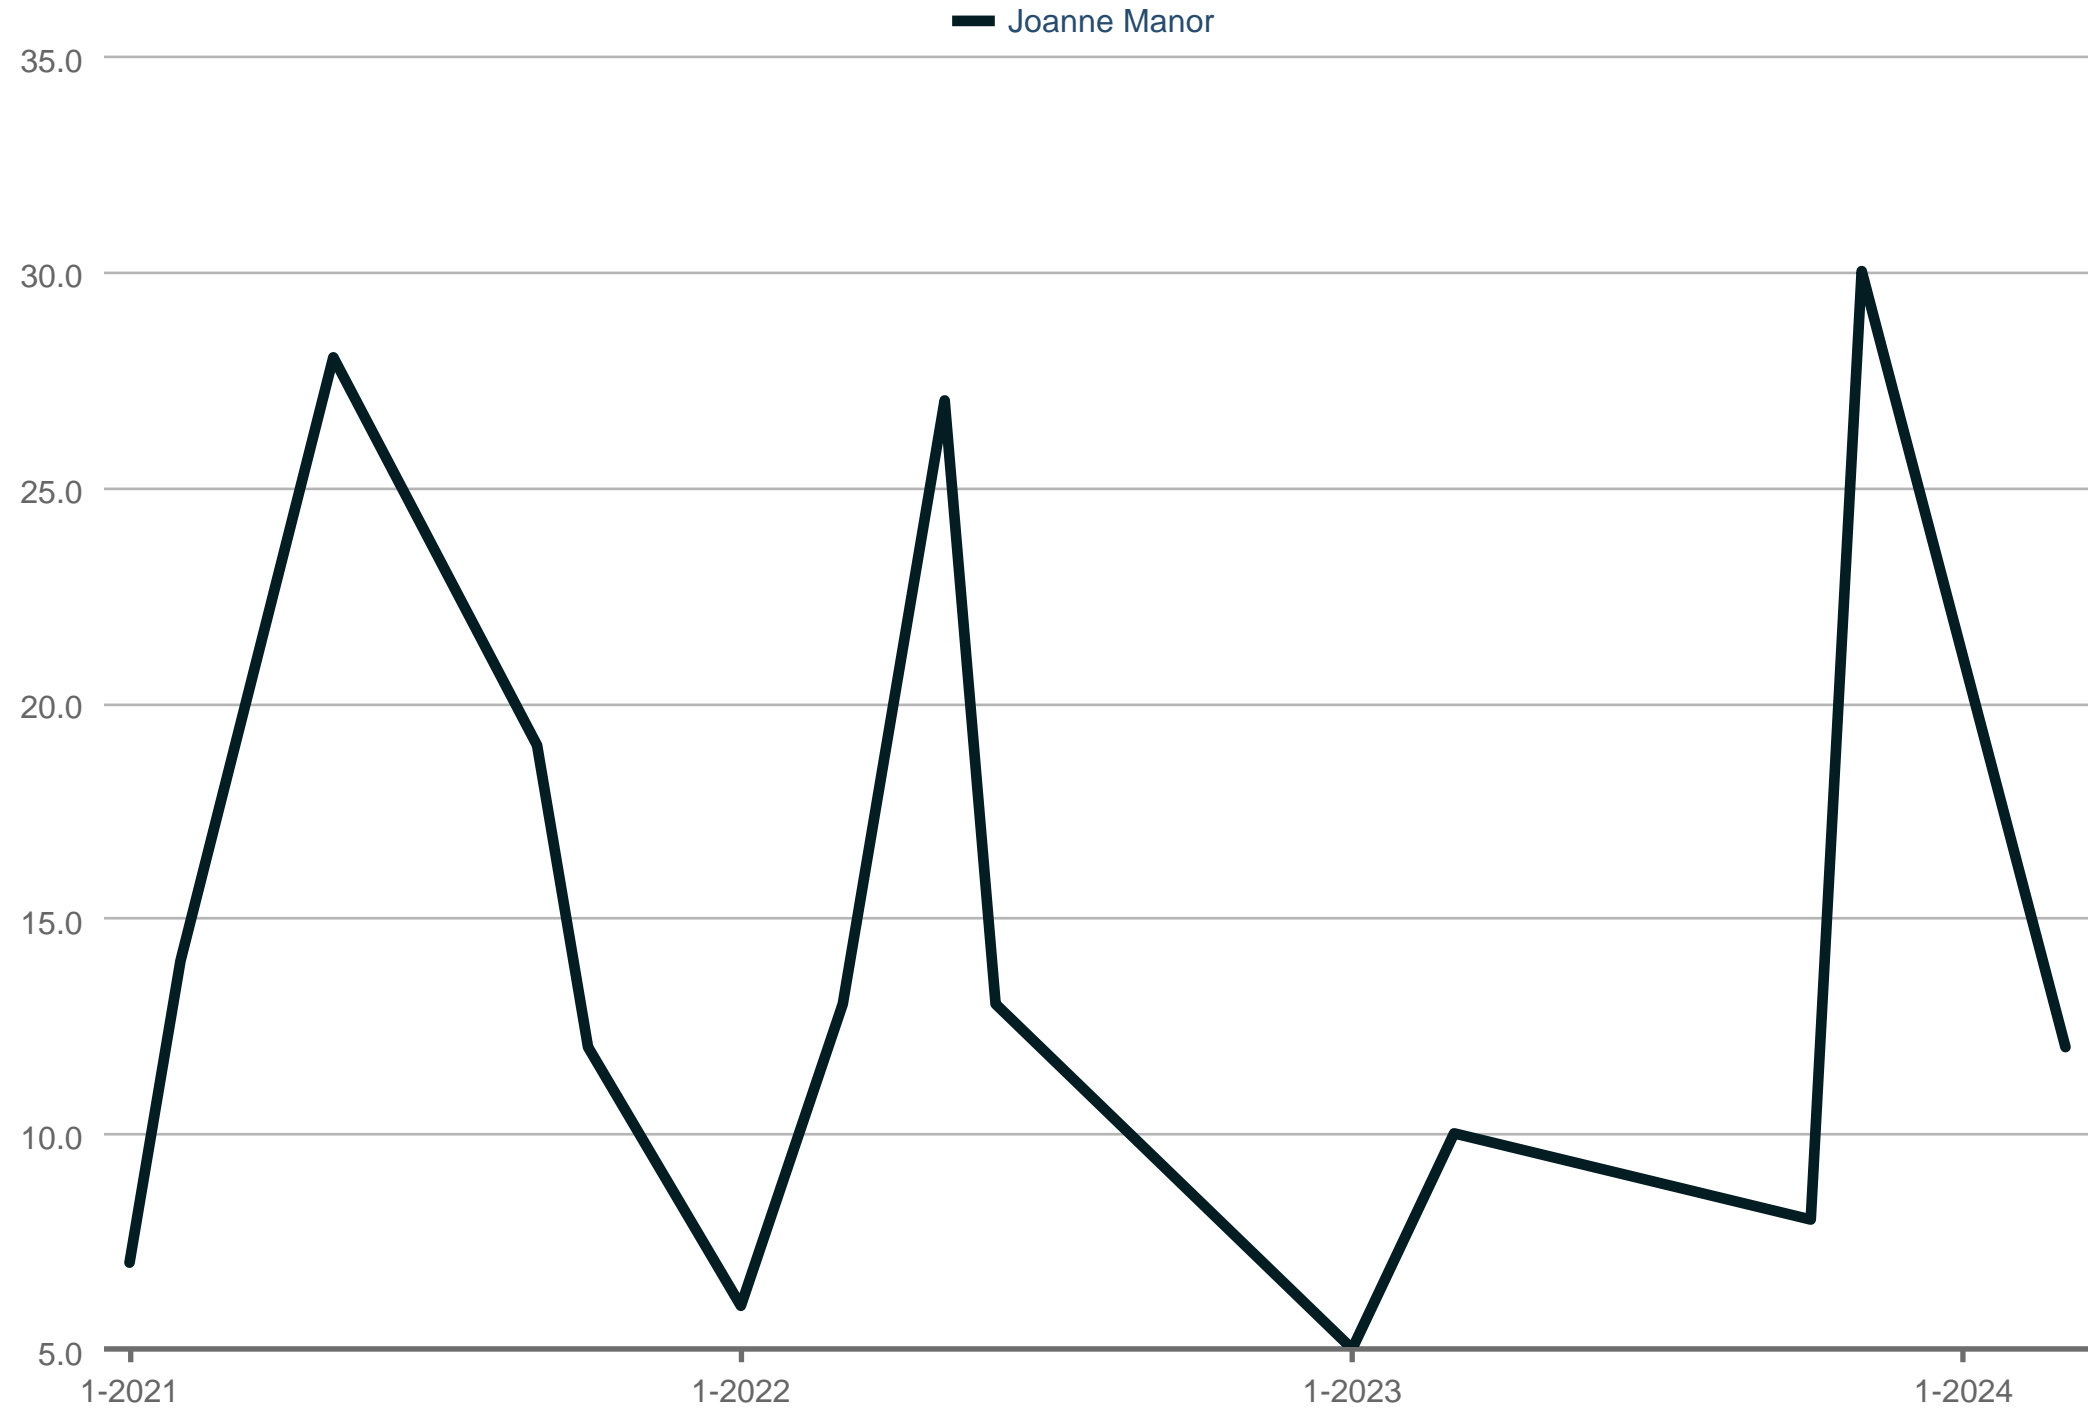

Average Showings to Pending

Joanne Manor

Each data point is one month of activity. Data is from April 19, 2024.