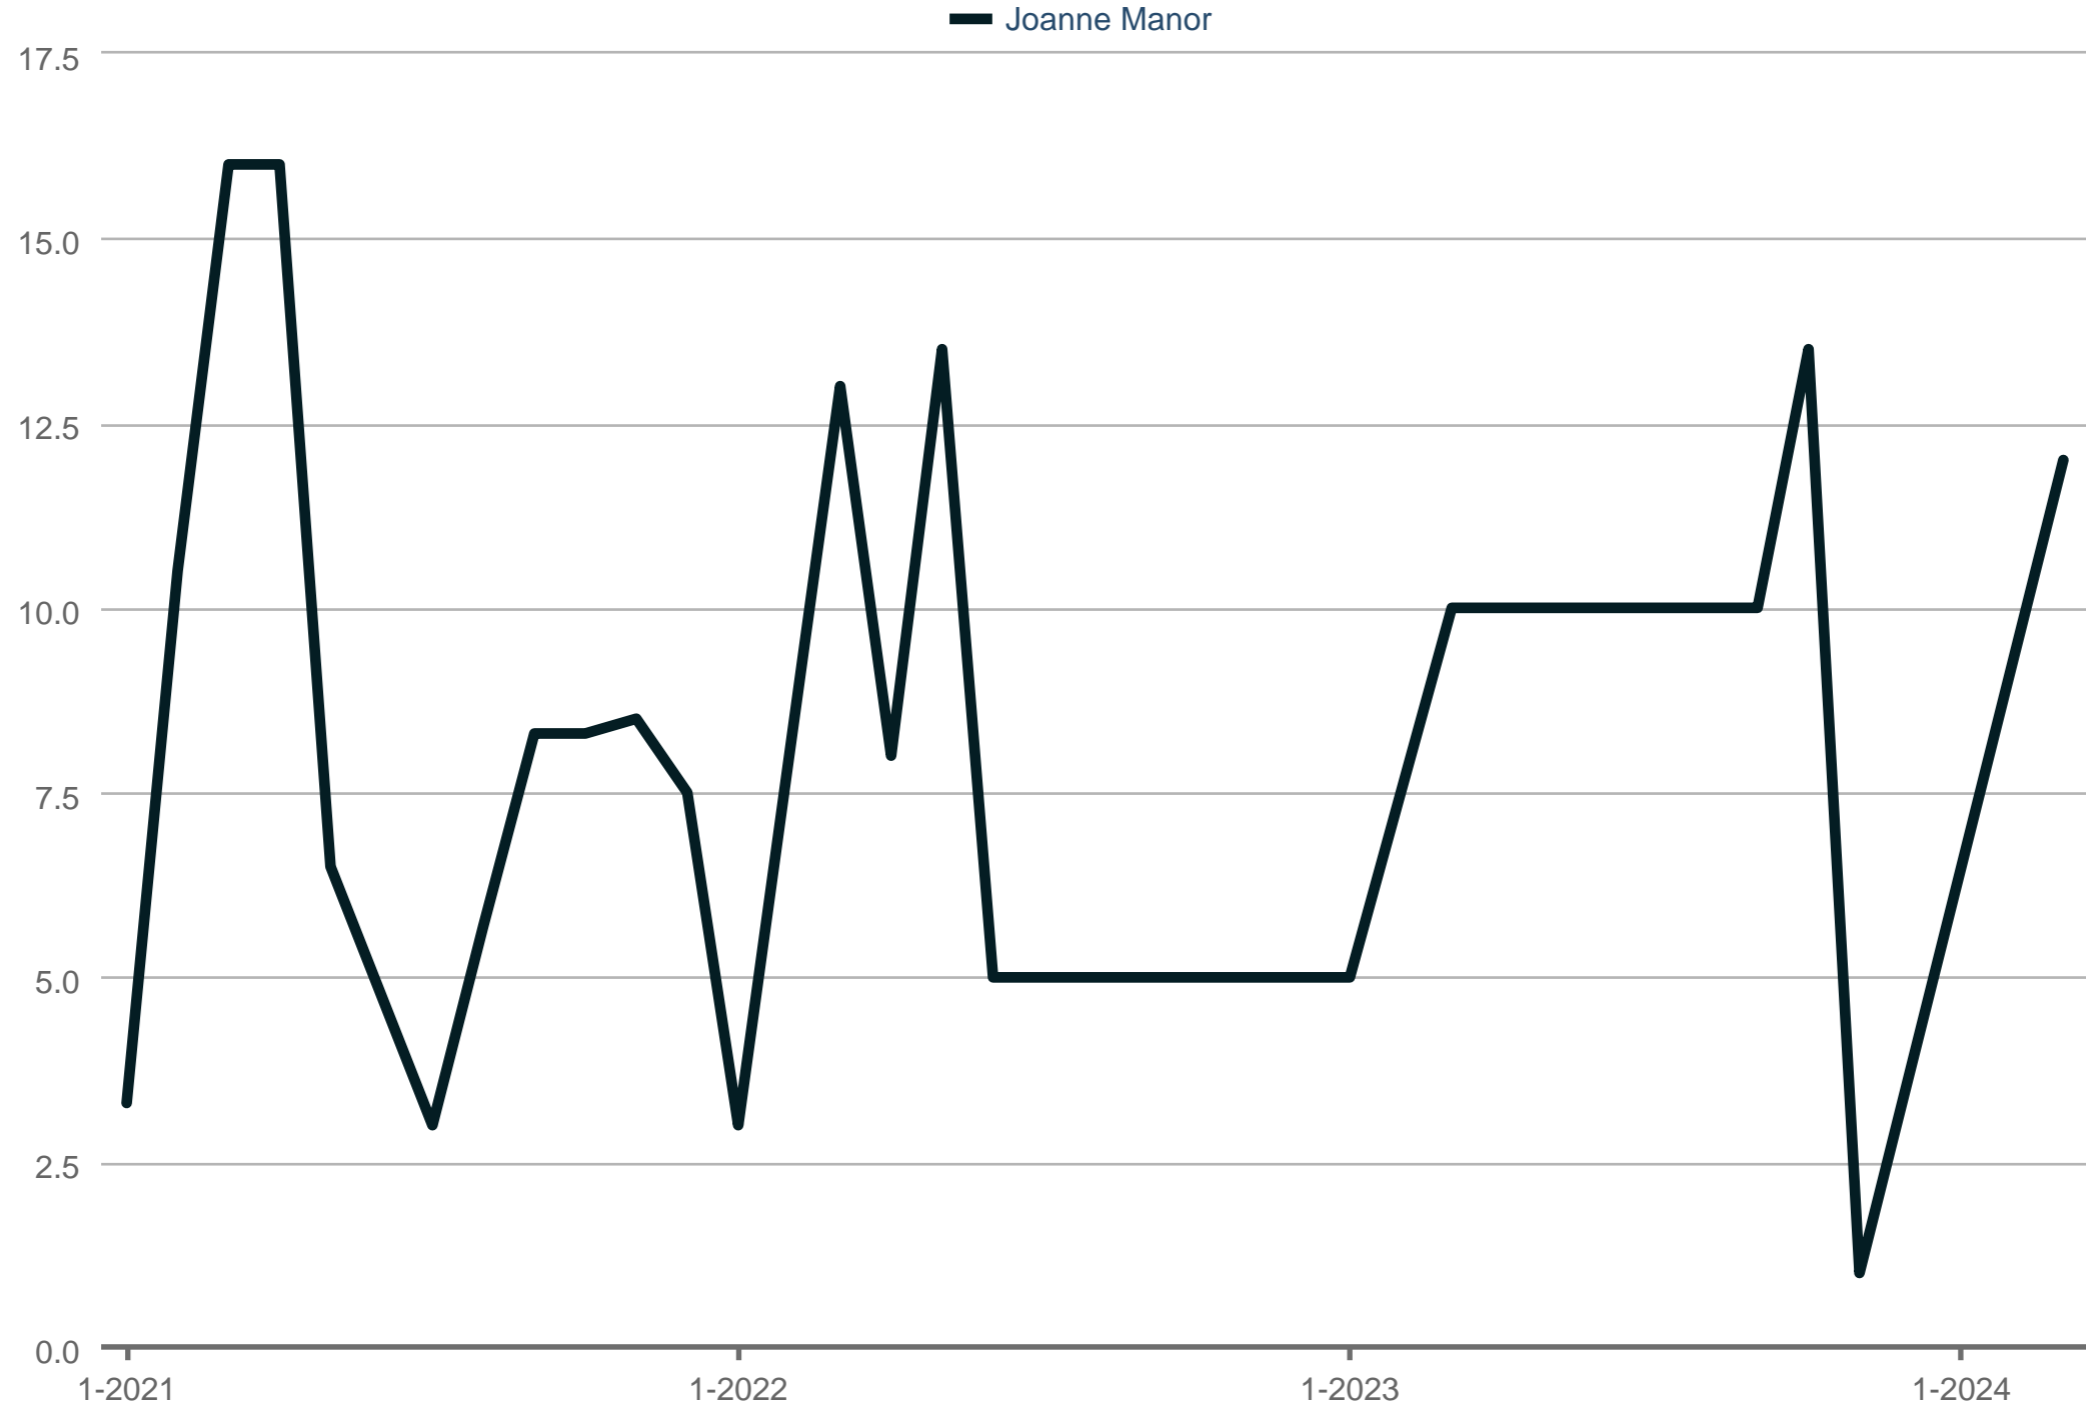

### Showings Per Listing

Joanne Manor

Each data point is one month of activity. Data is from April 26, 2024.