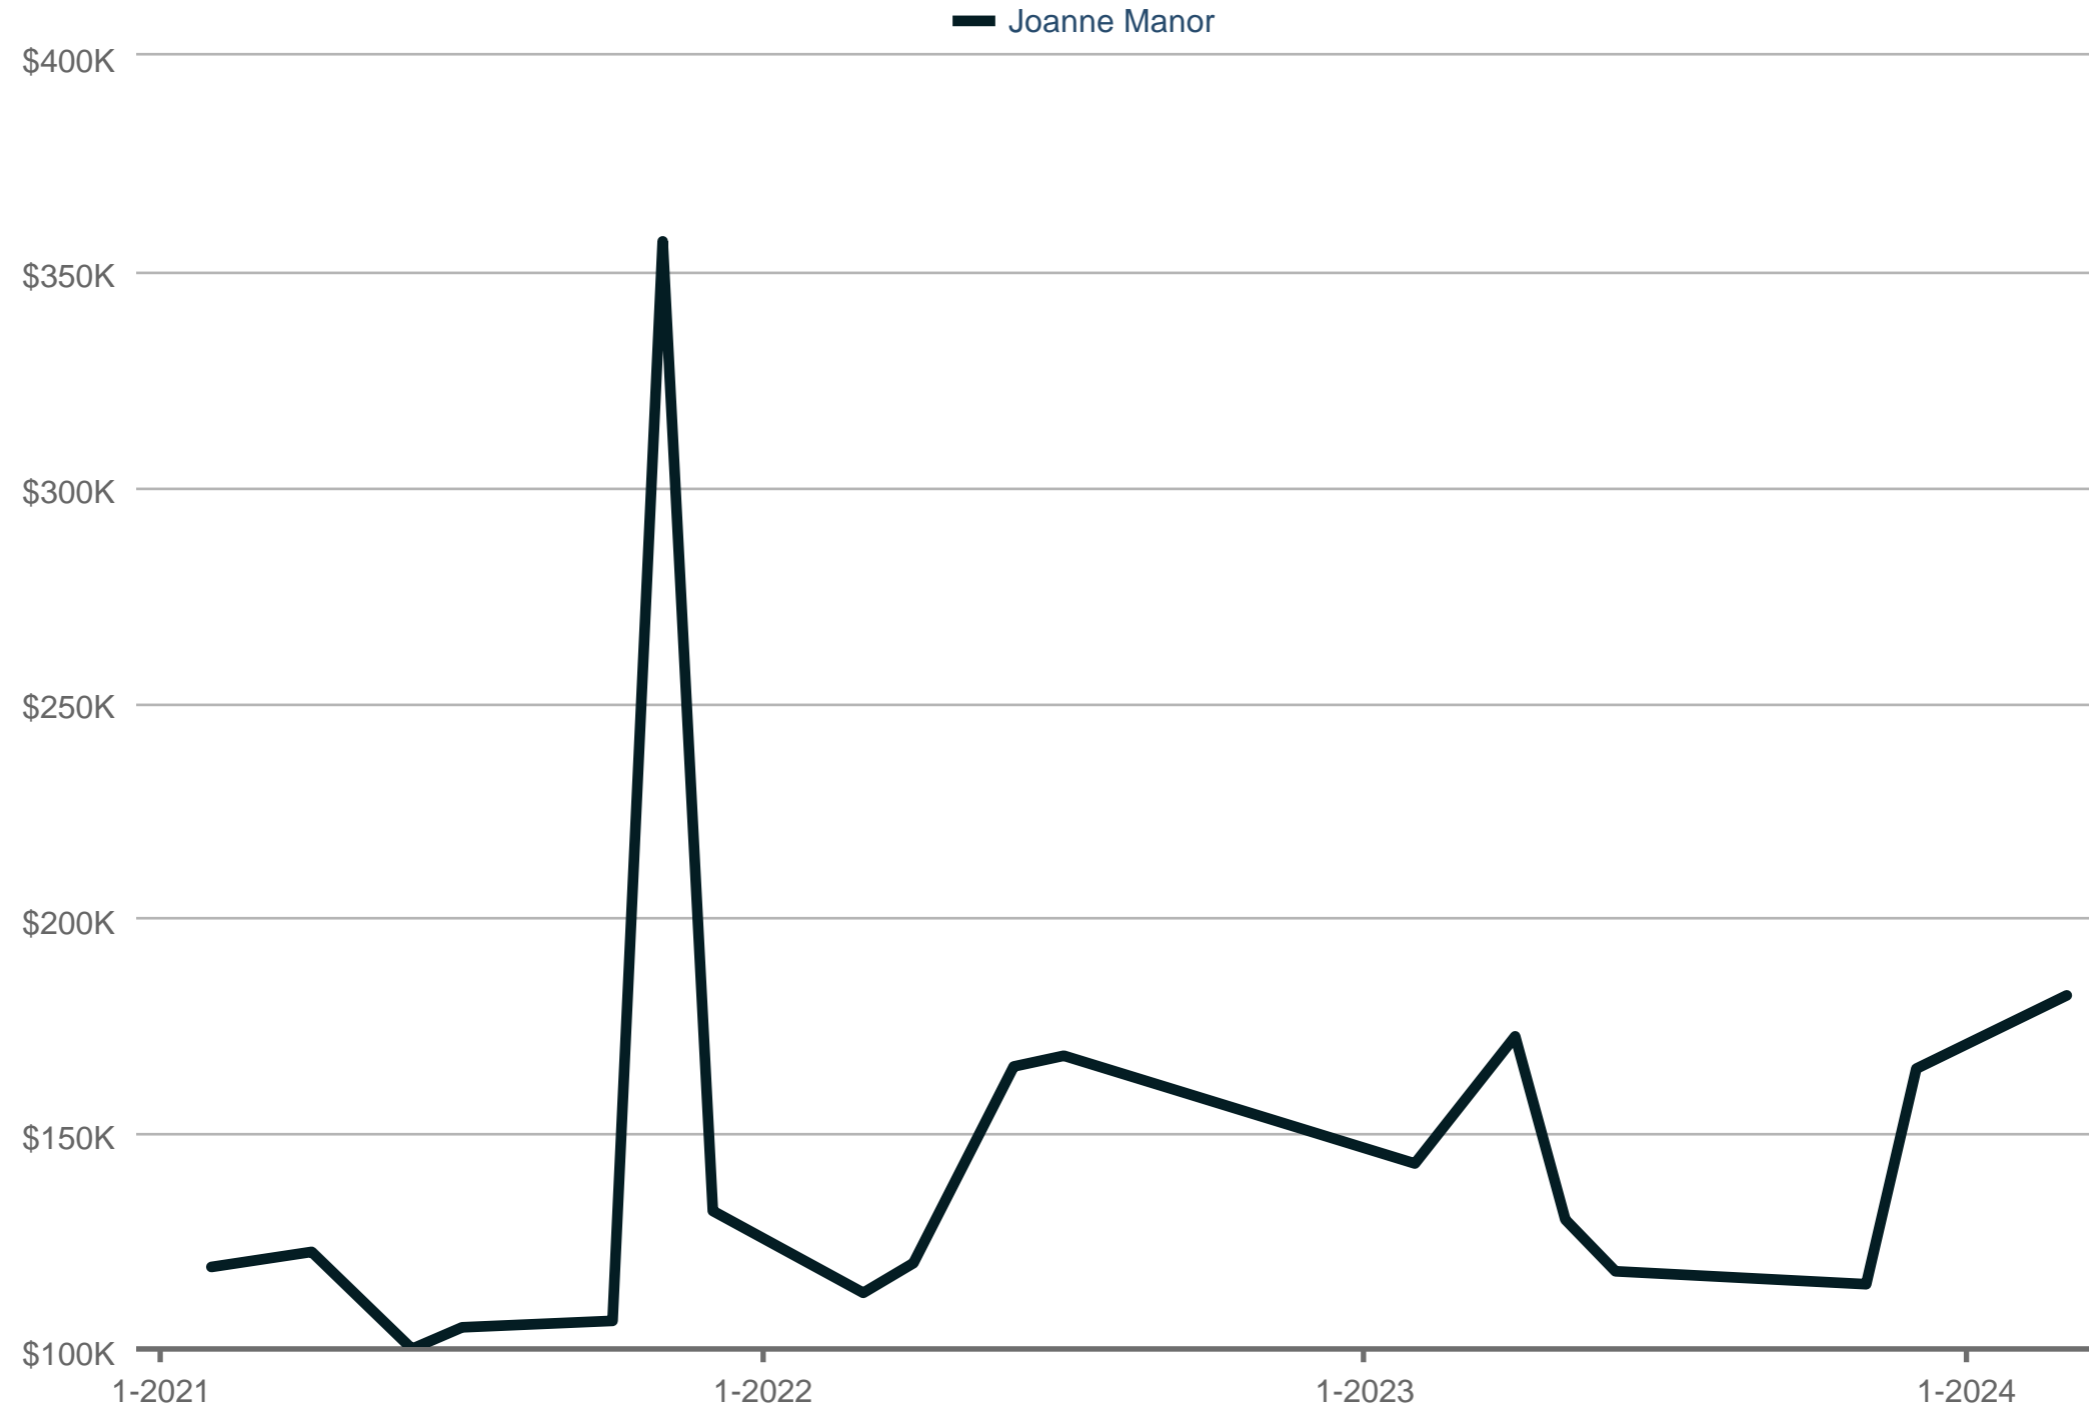

Dollar Volume of Closed Sales

Joanne Manor

Each data point is one month of activity. Data is from April 27, 2024.