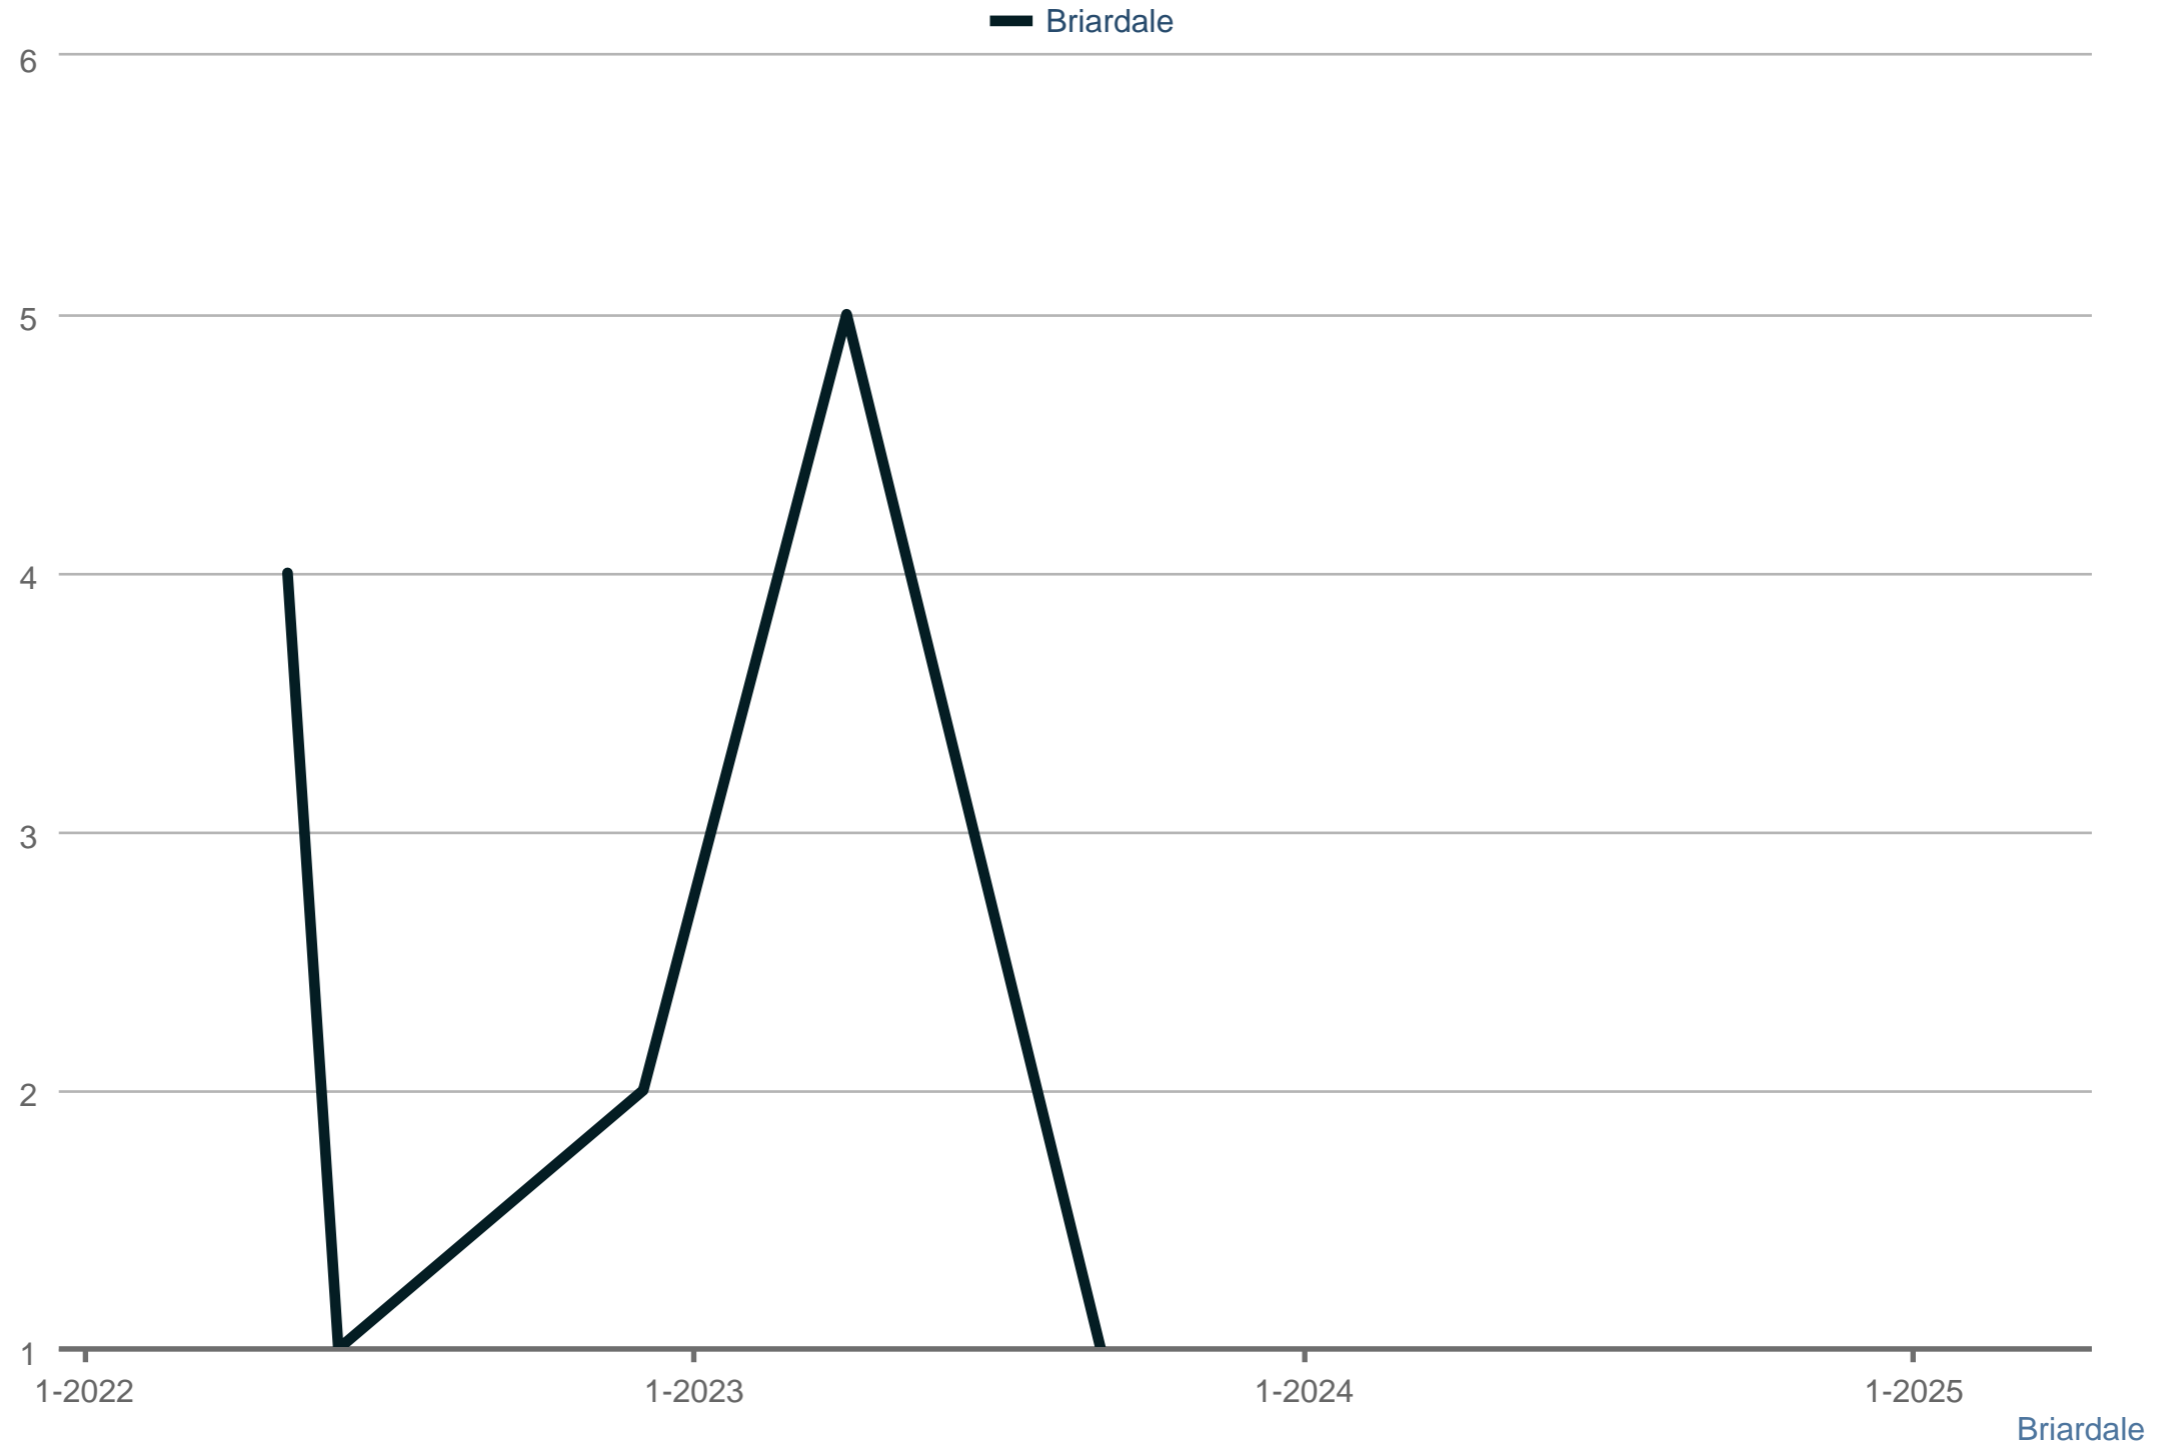

### Average Days on Market

Each data point is one month of activity. Data is from May 17, 2025.