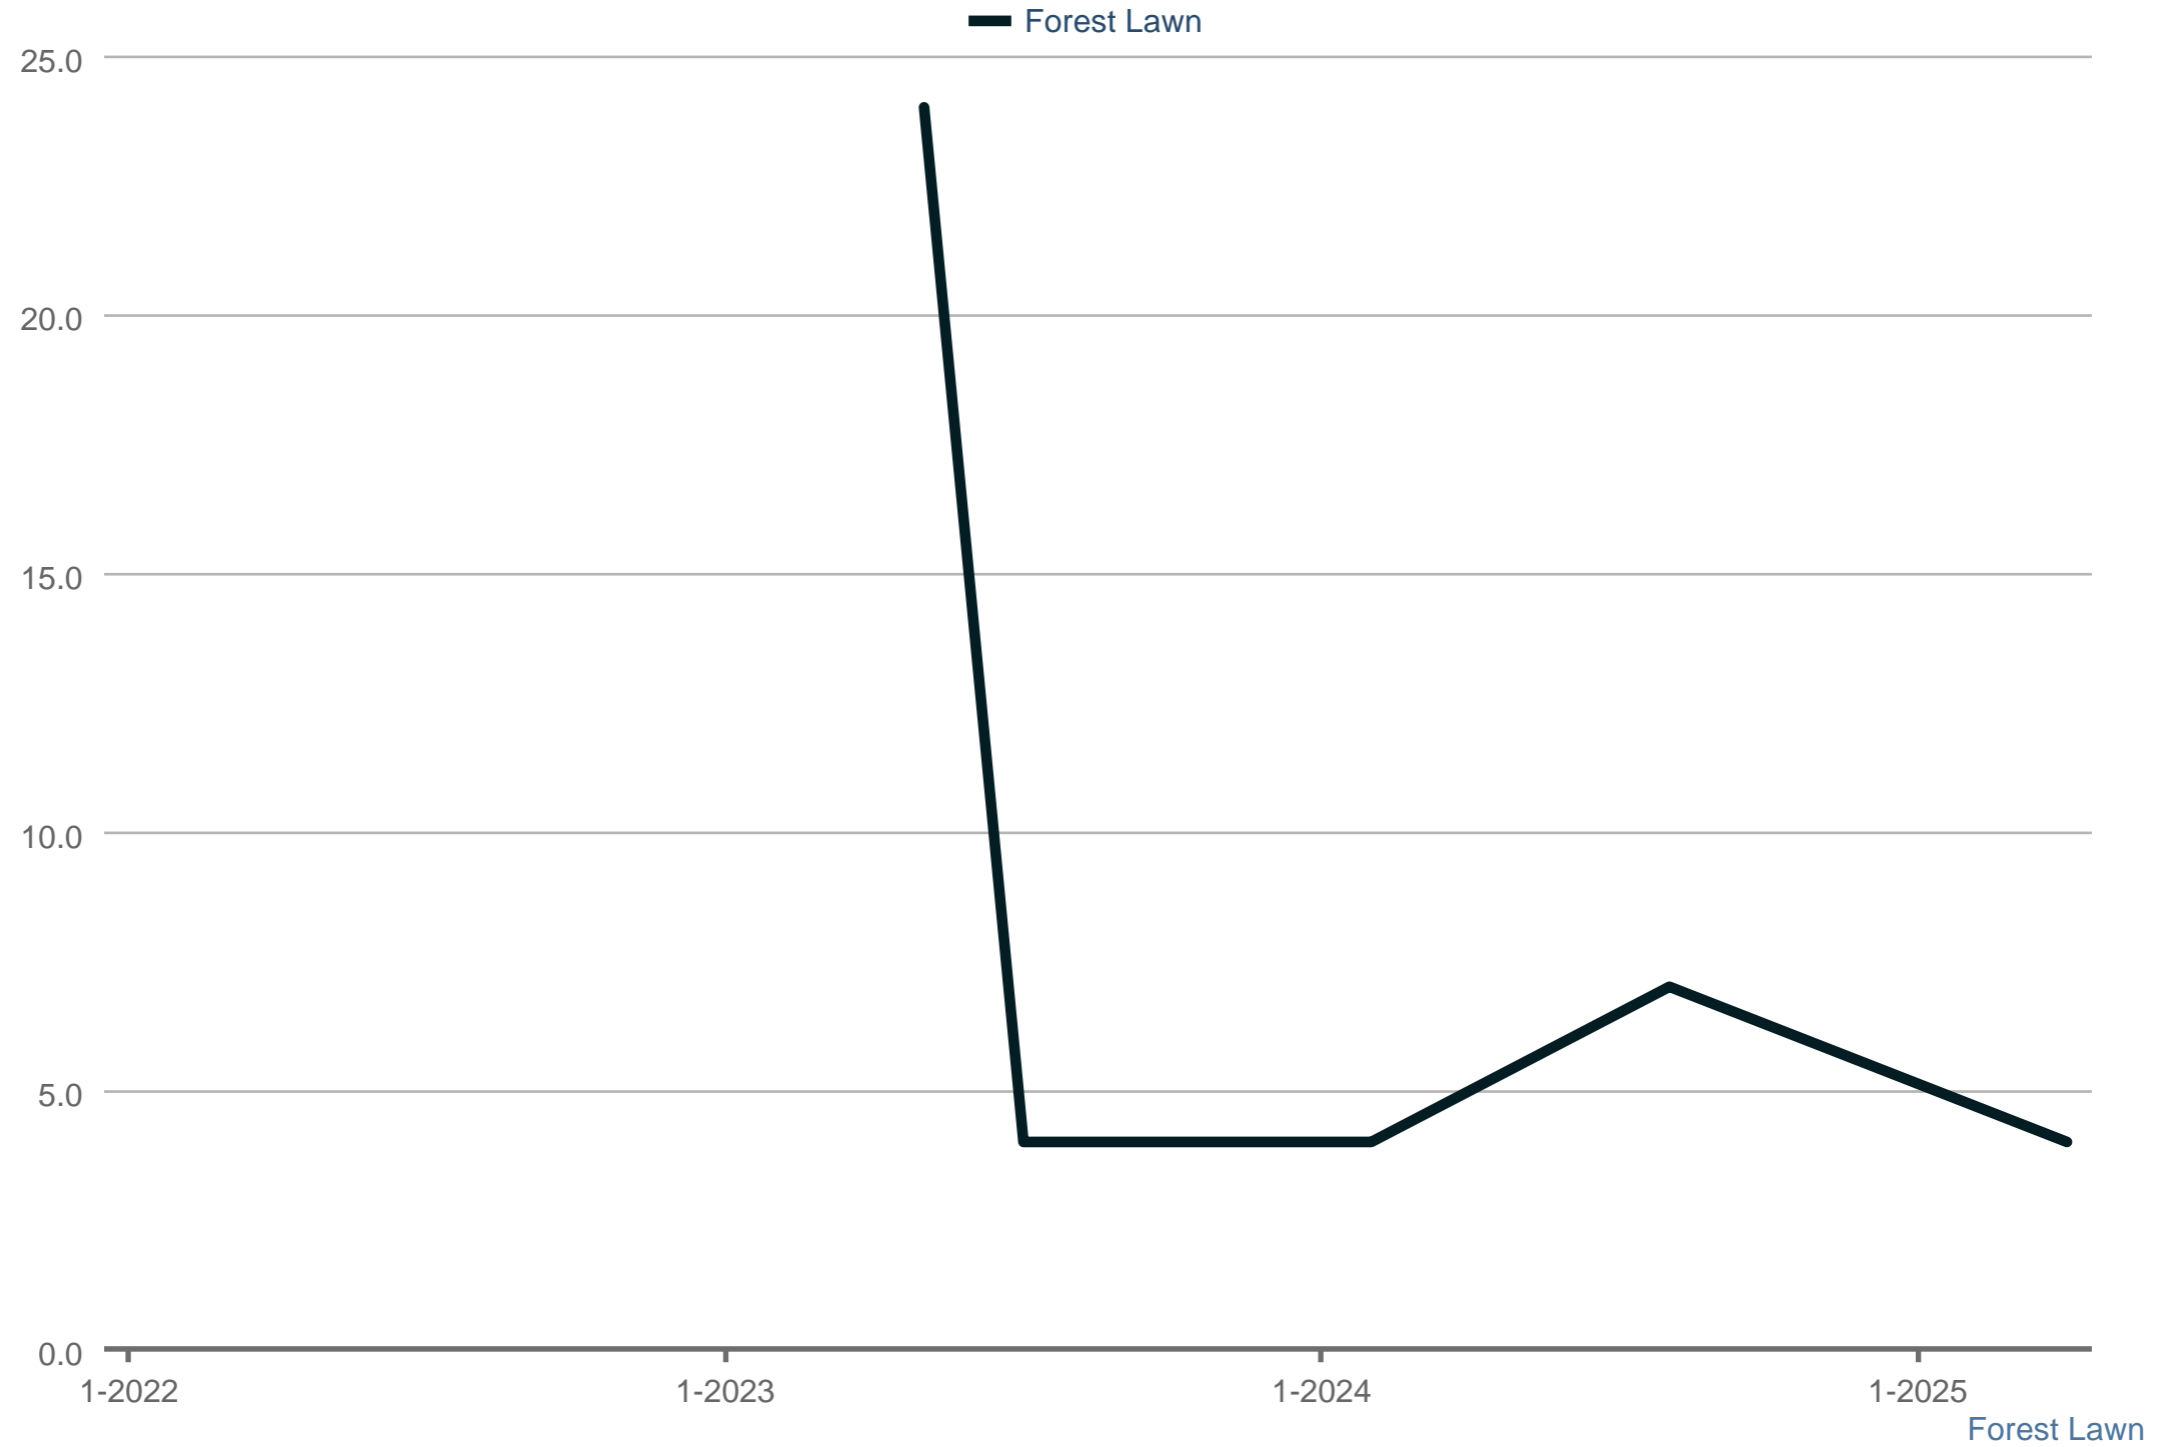

Average Showings to Pending

Each data point is one month of activity. Data is from May 17, 2025.