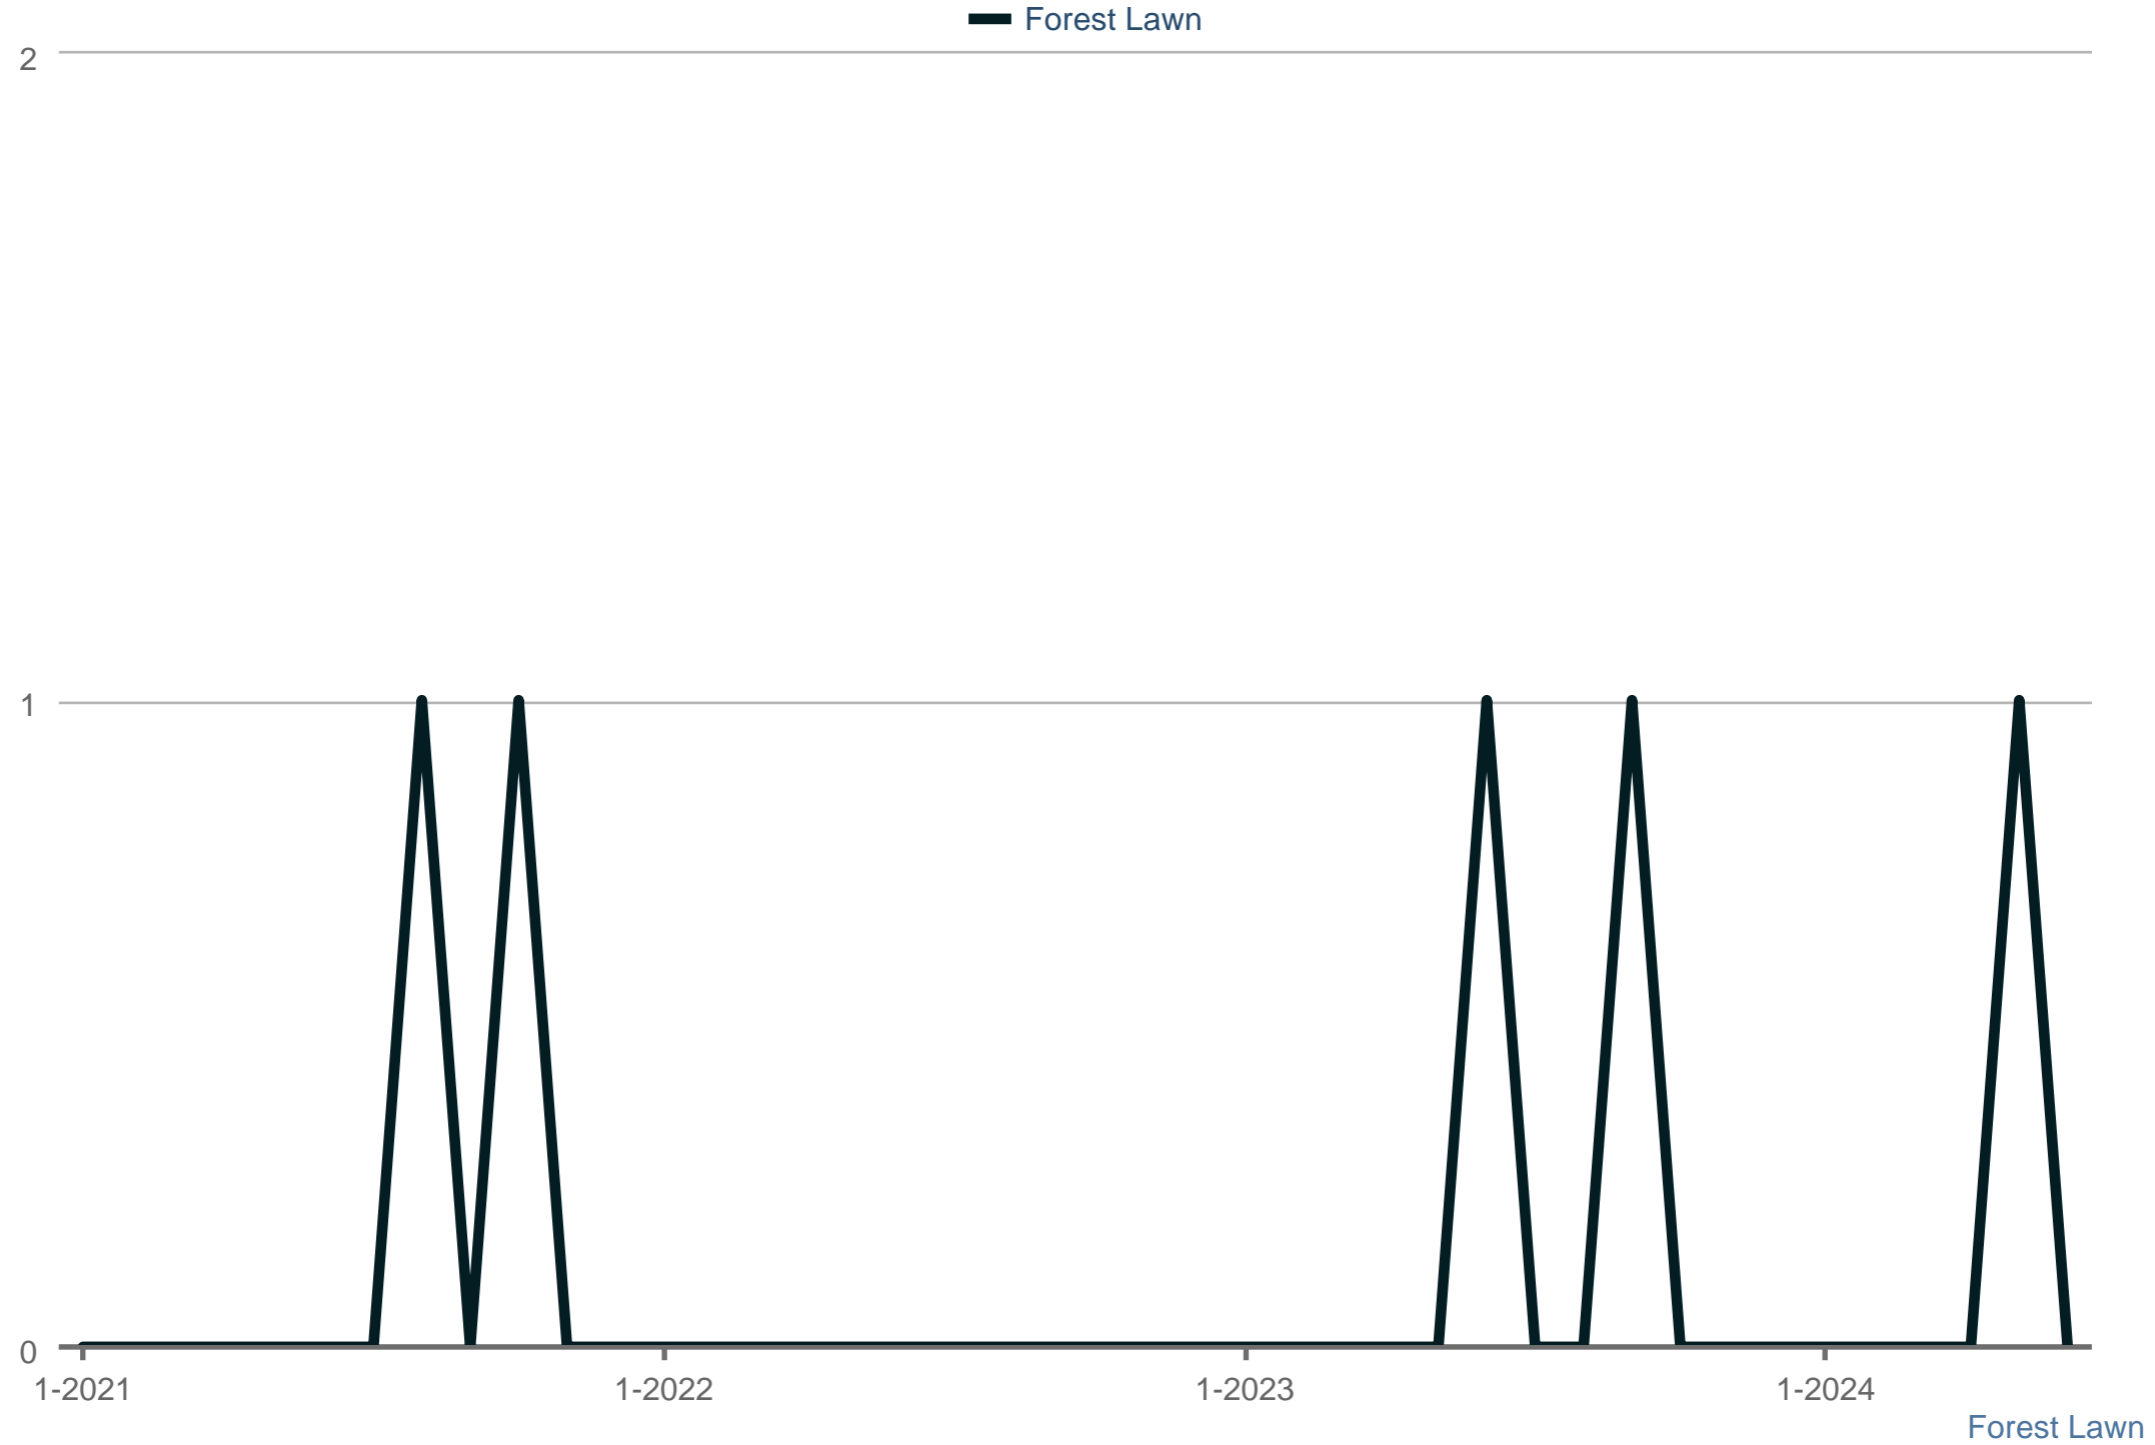

Closed Sales

Each data point is one month of activity. Data is from July 27, 2024.