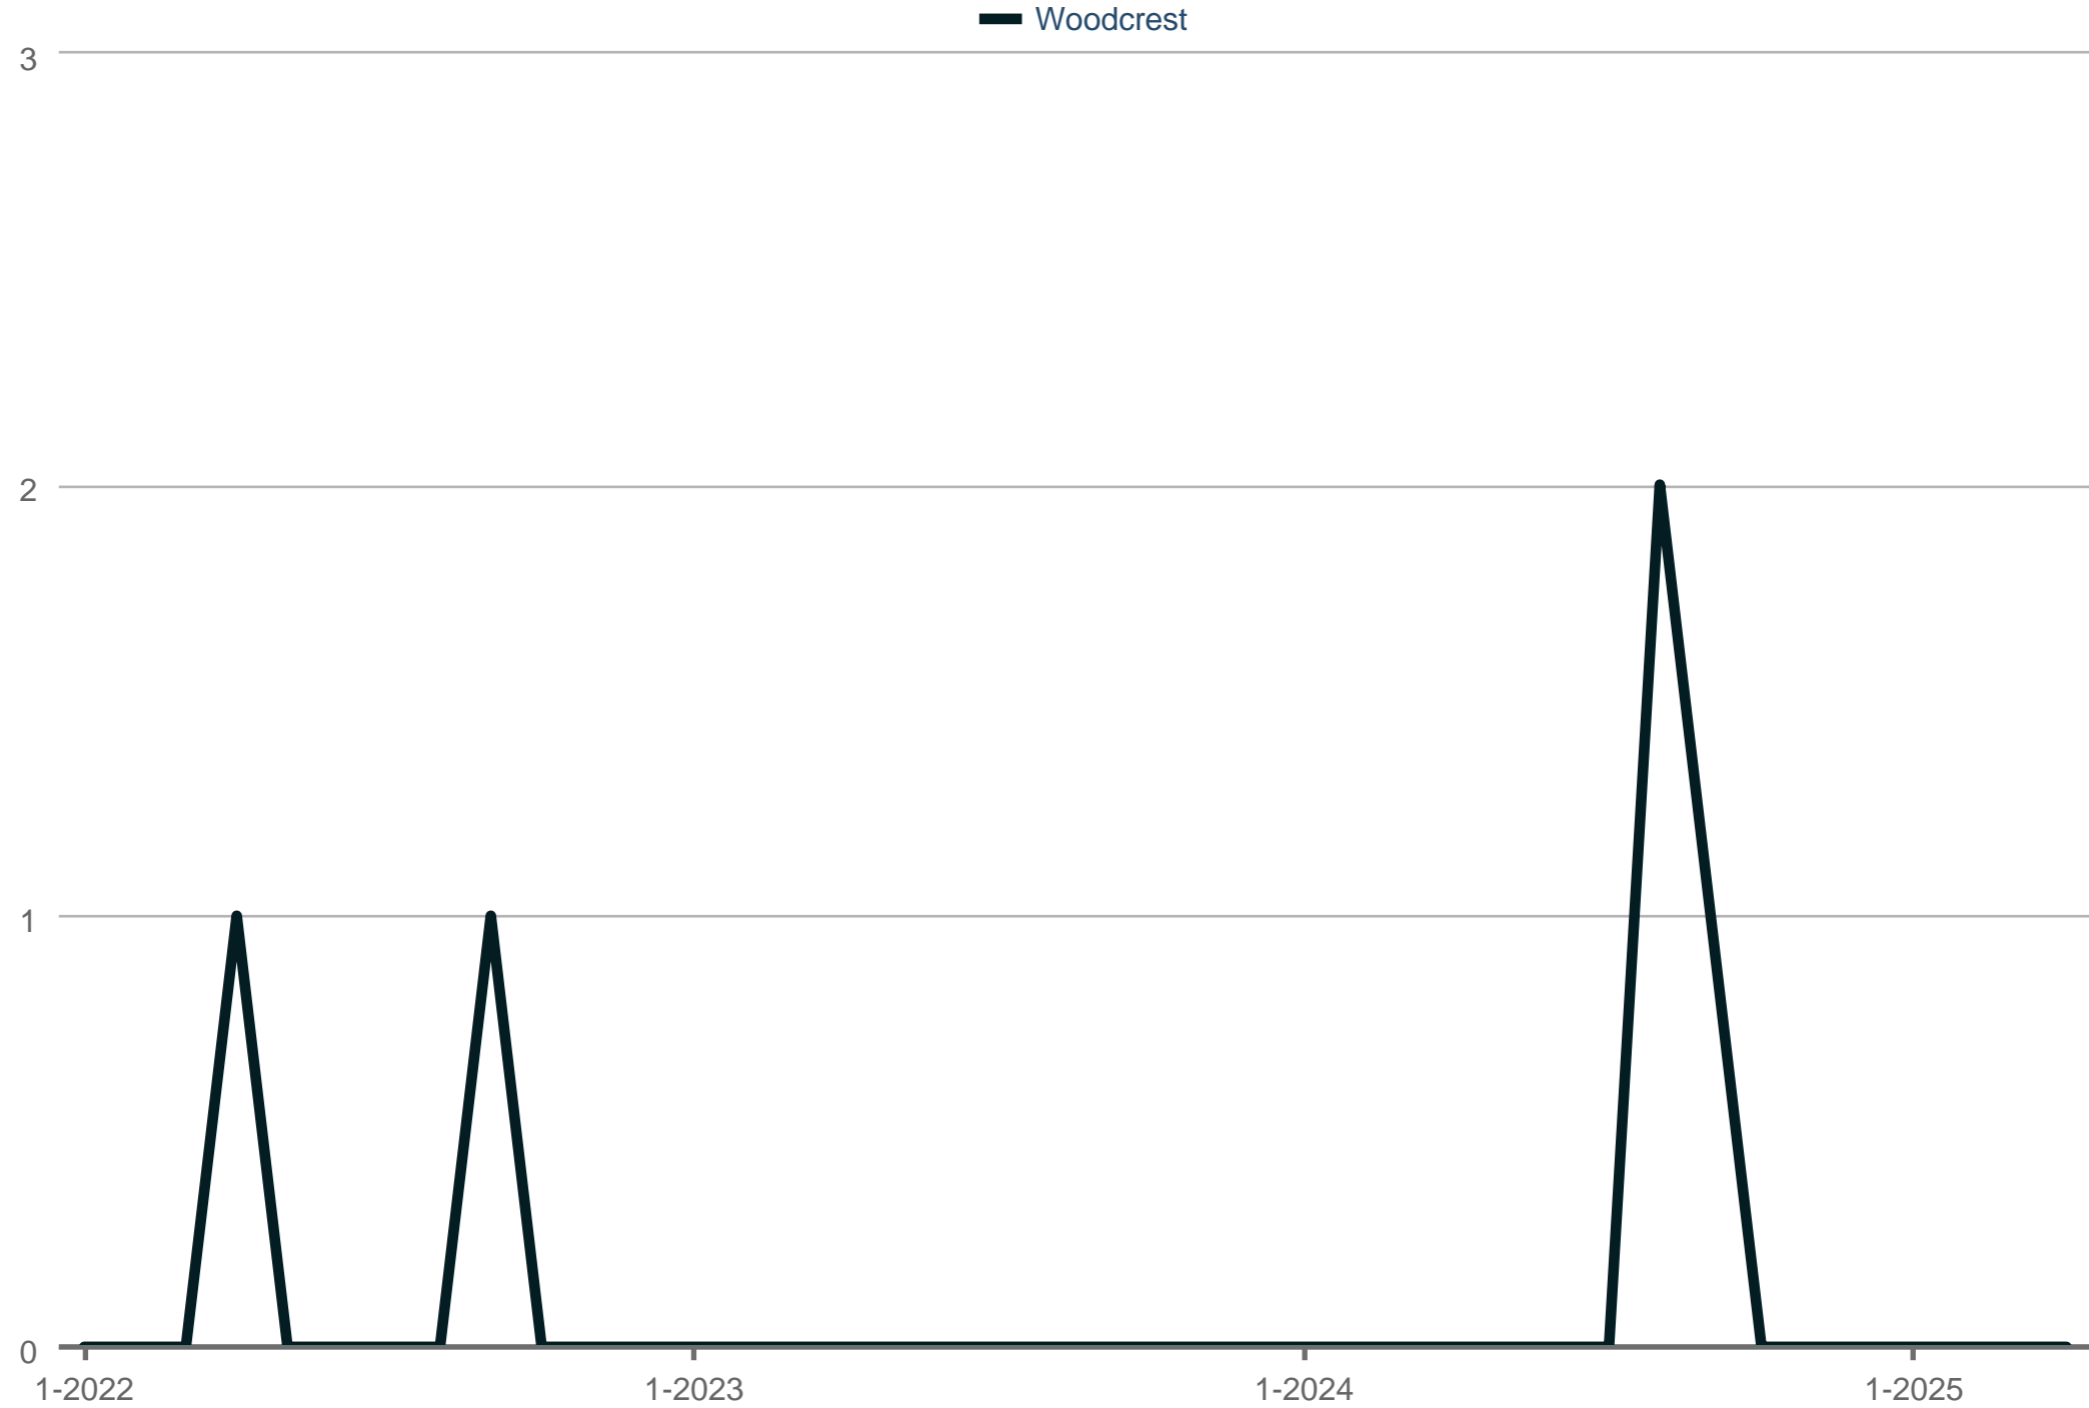

Homes for Sale

Woodcrest

Each data point is one month of activity. Data is from May 17, 2025.