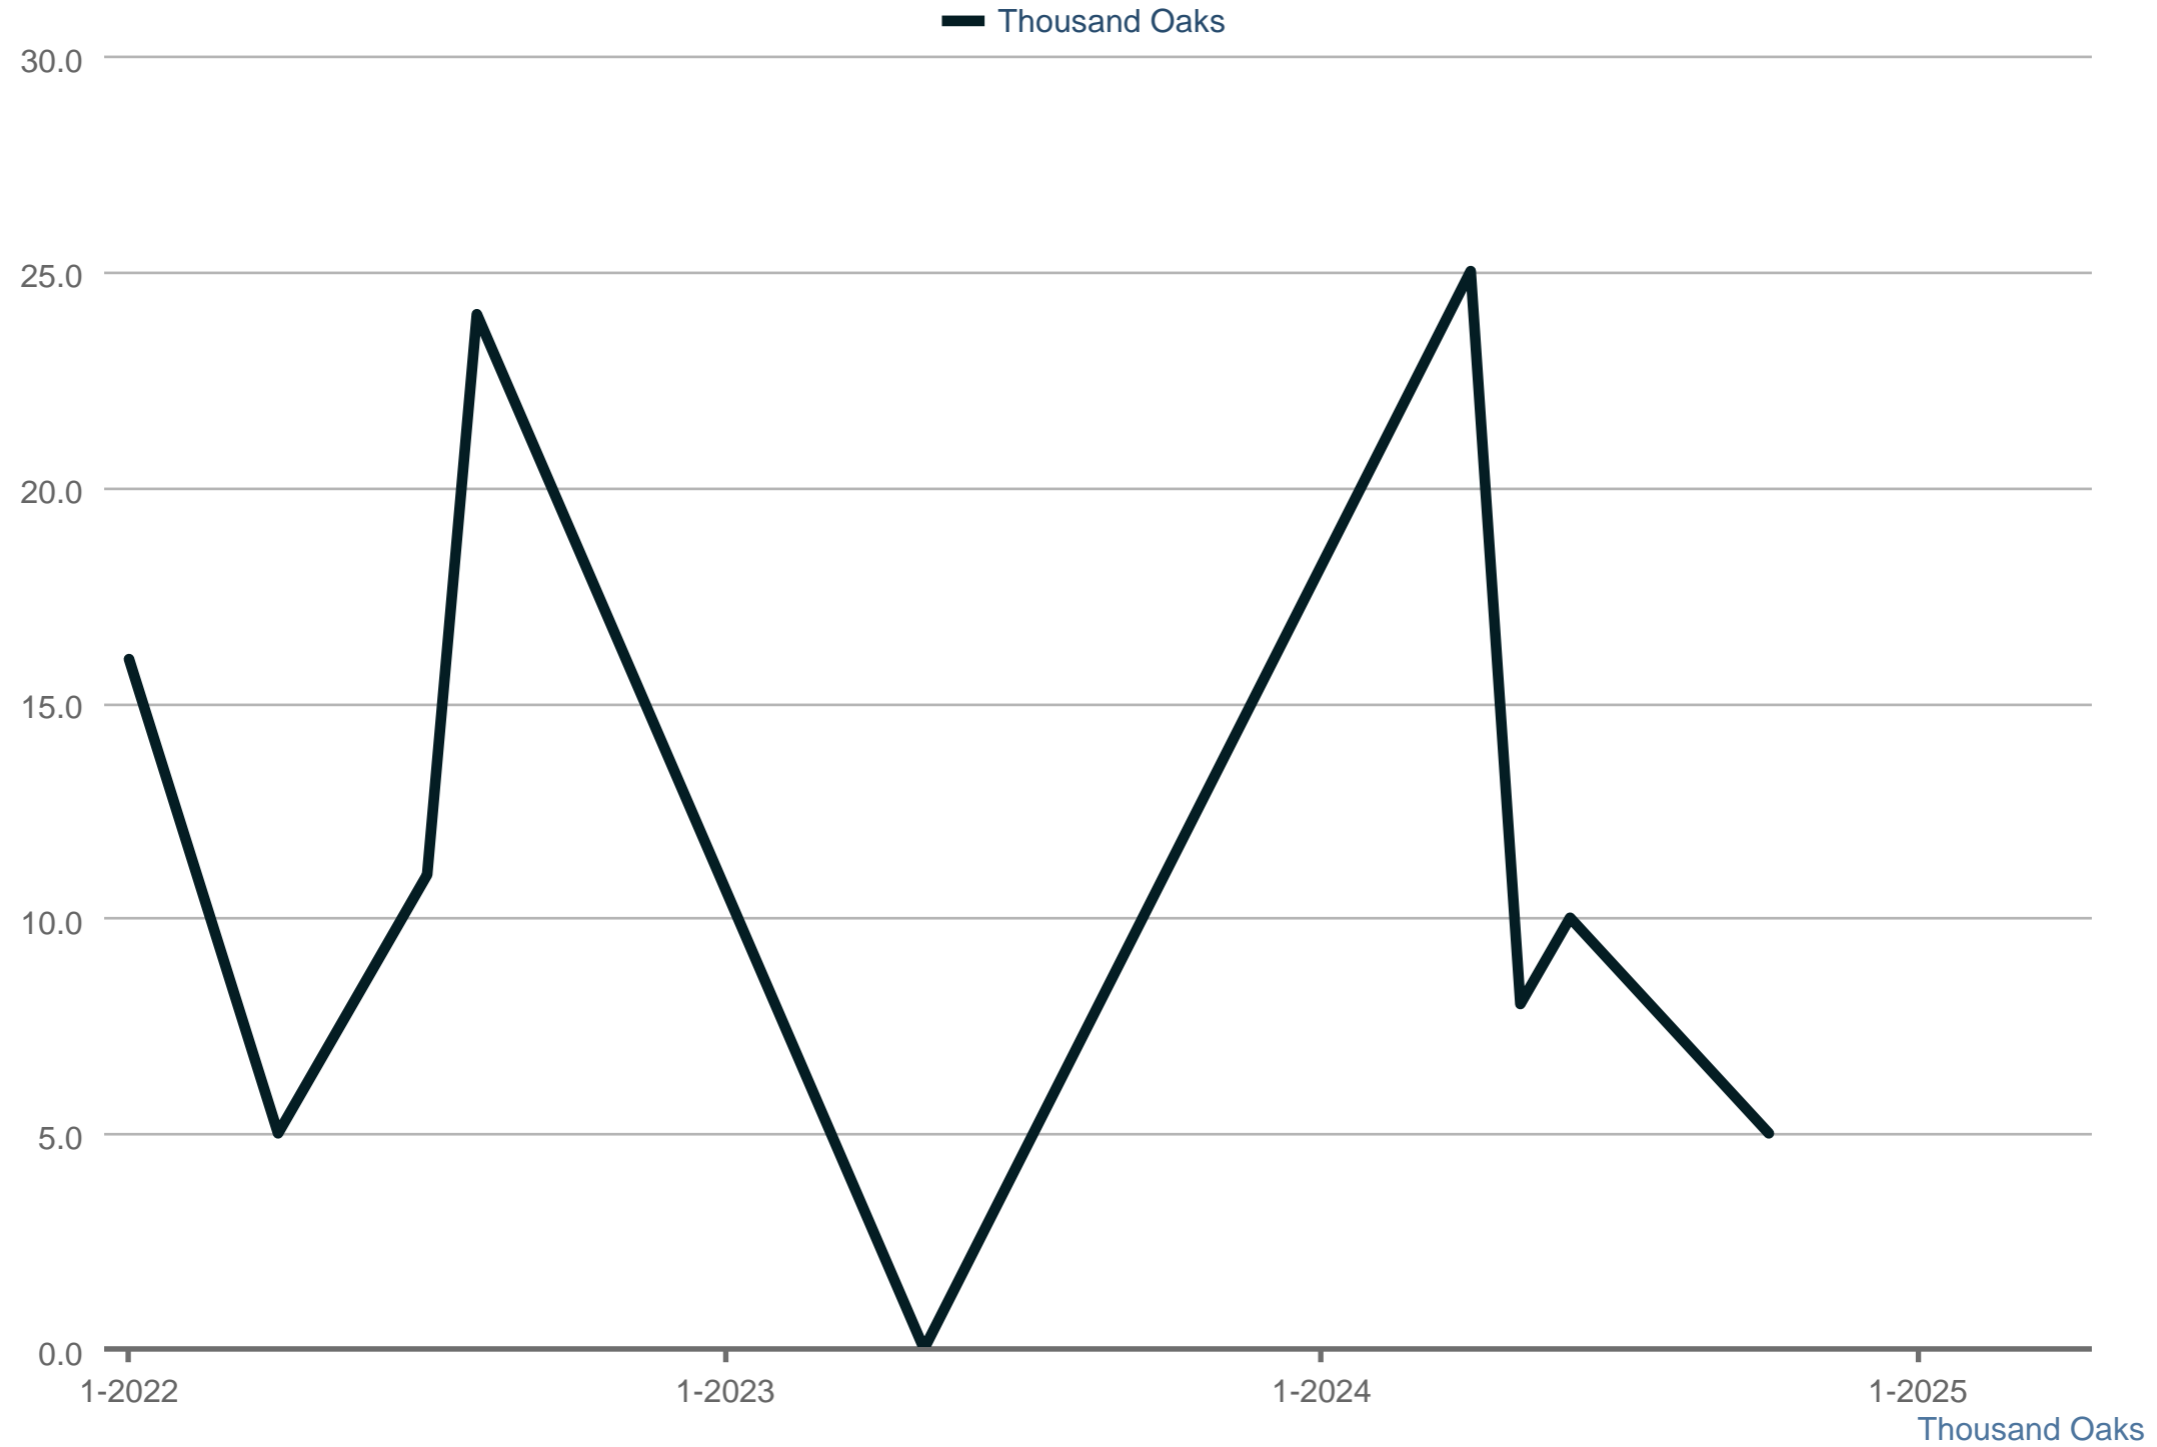

Average Showings to Pending

Each data point is one month of activity. Data is from May 17, 2025.