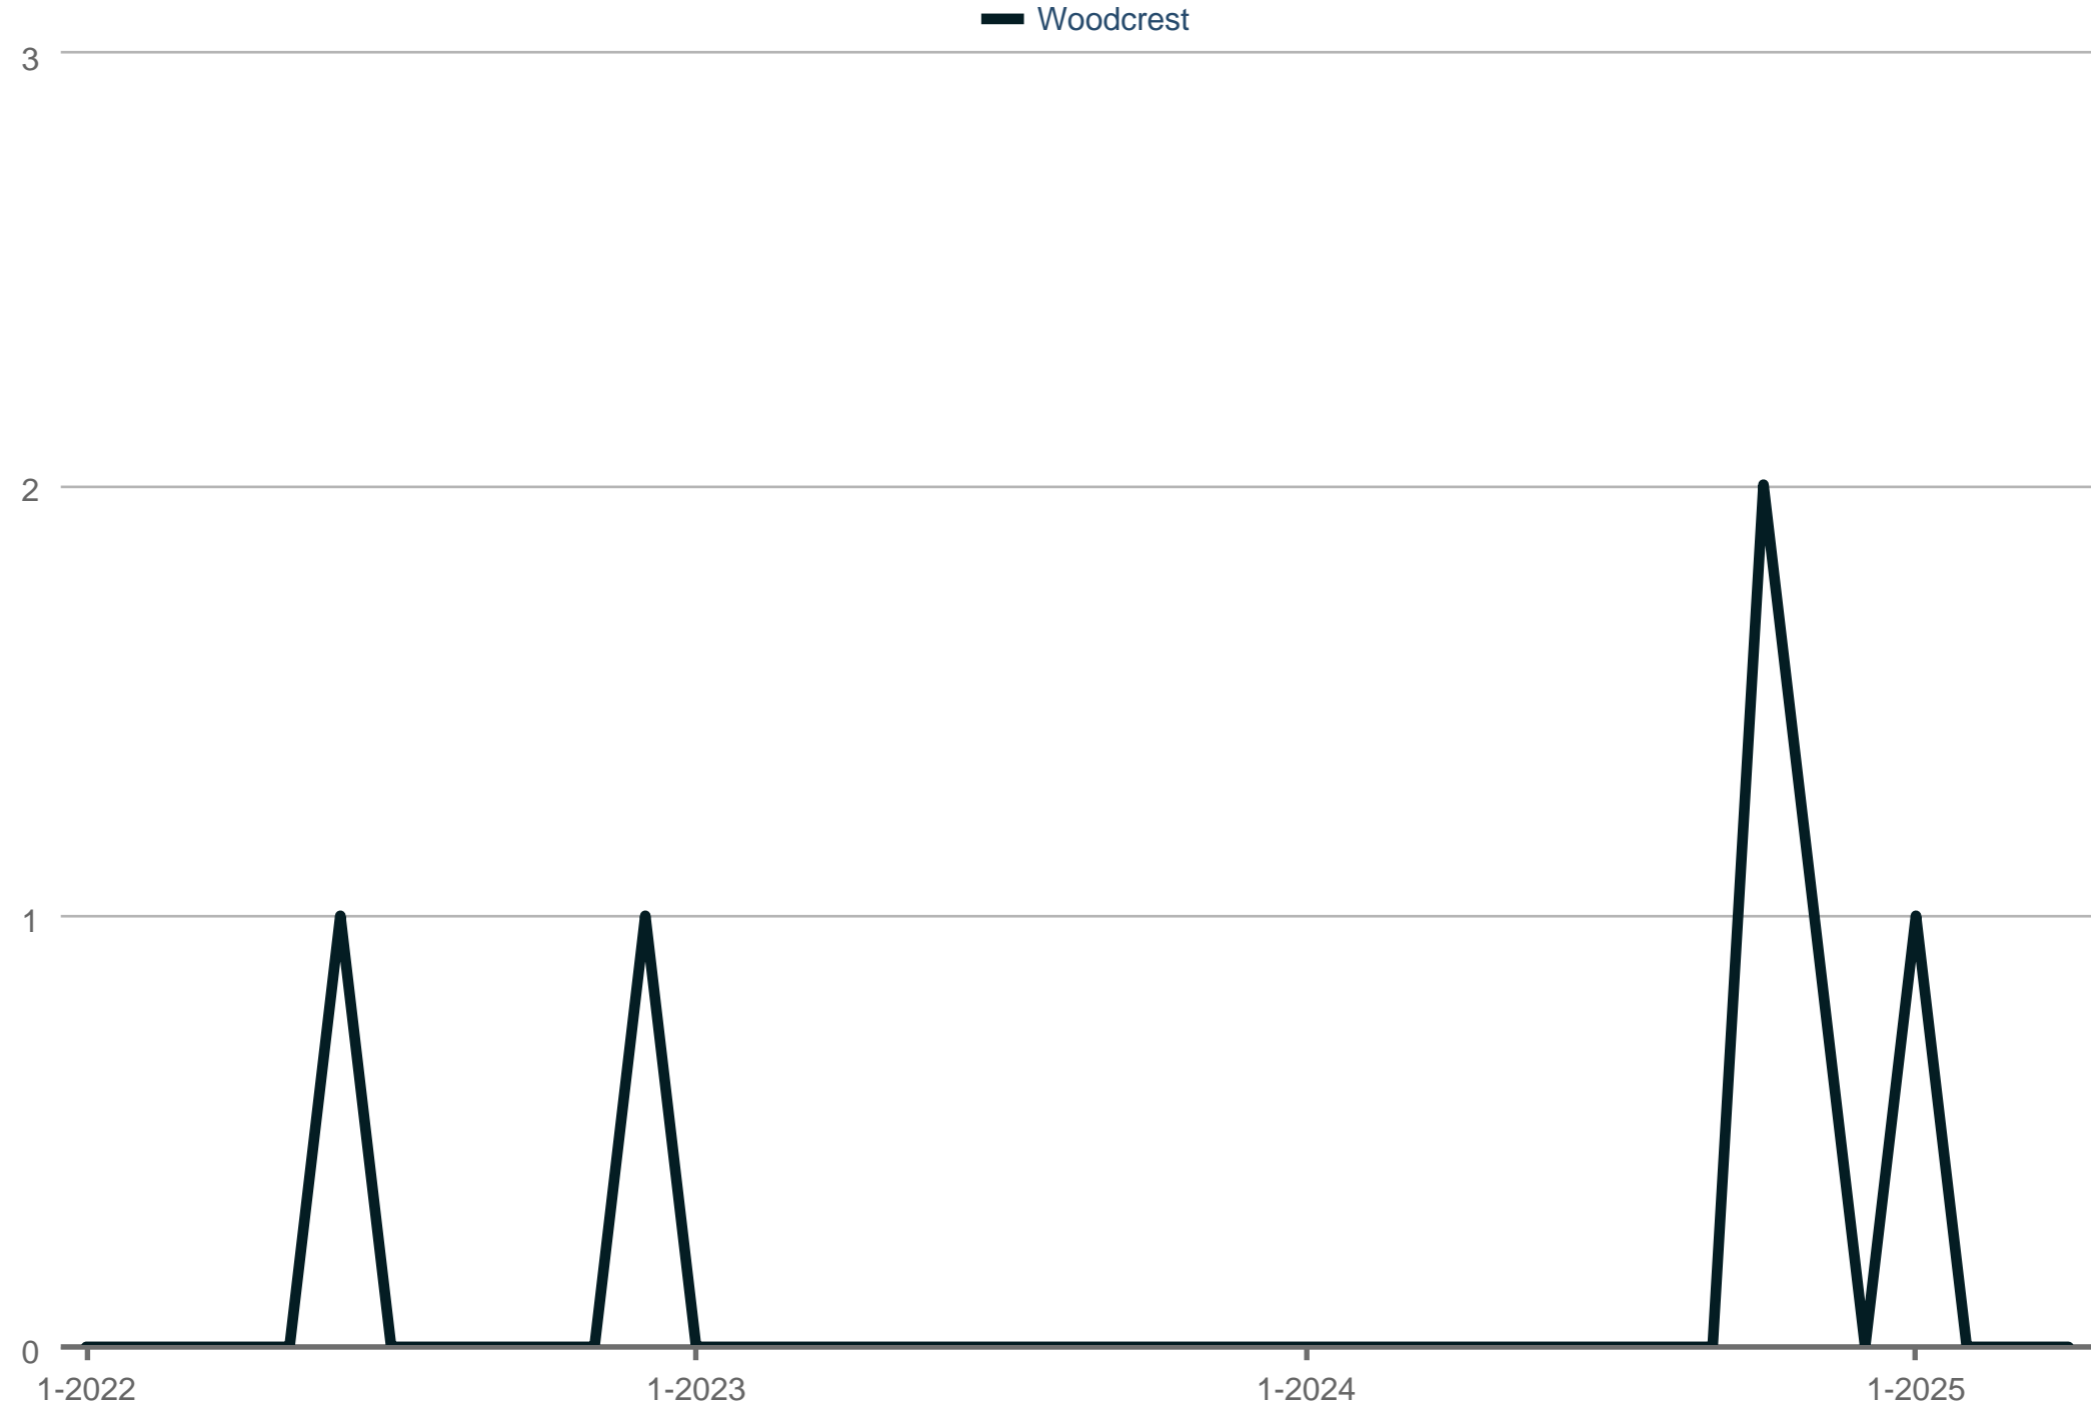

### Closed Sales

Woodcrest

Each data point is one month of activity. Data is from May 17, 2025.