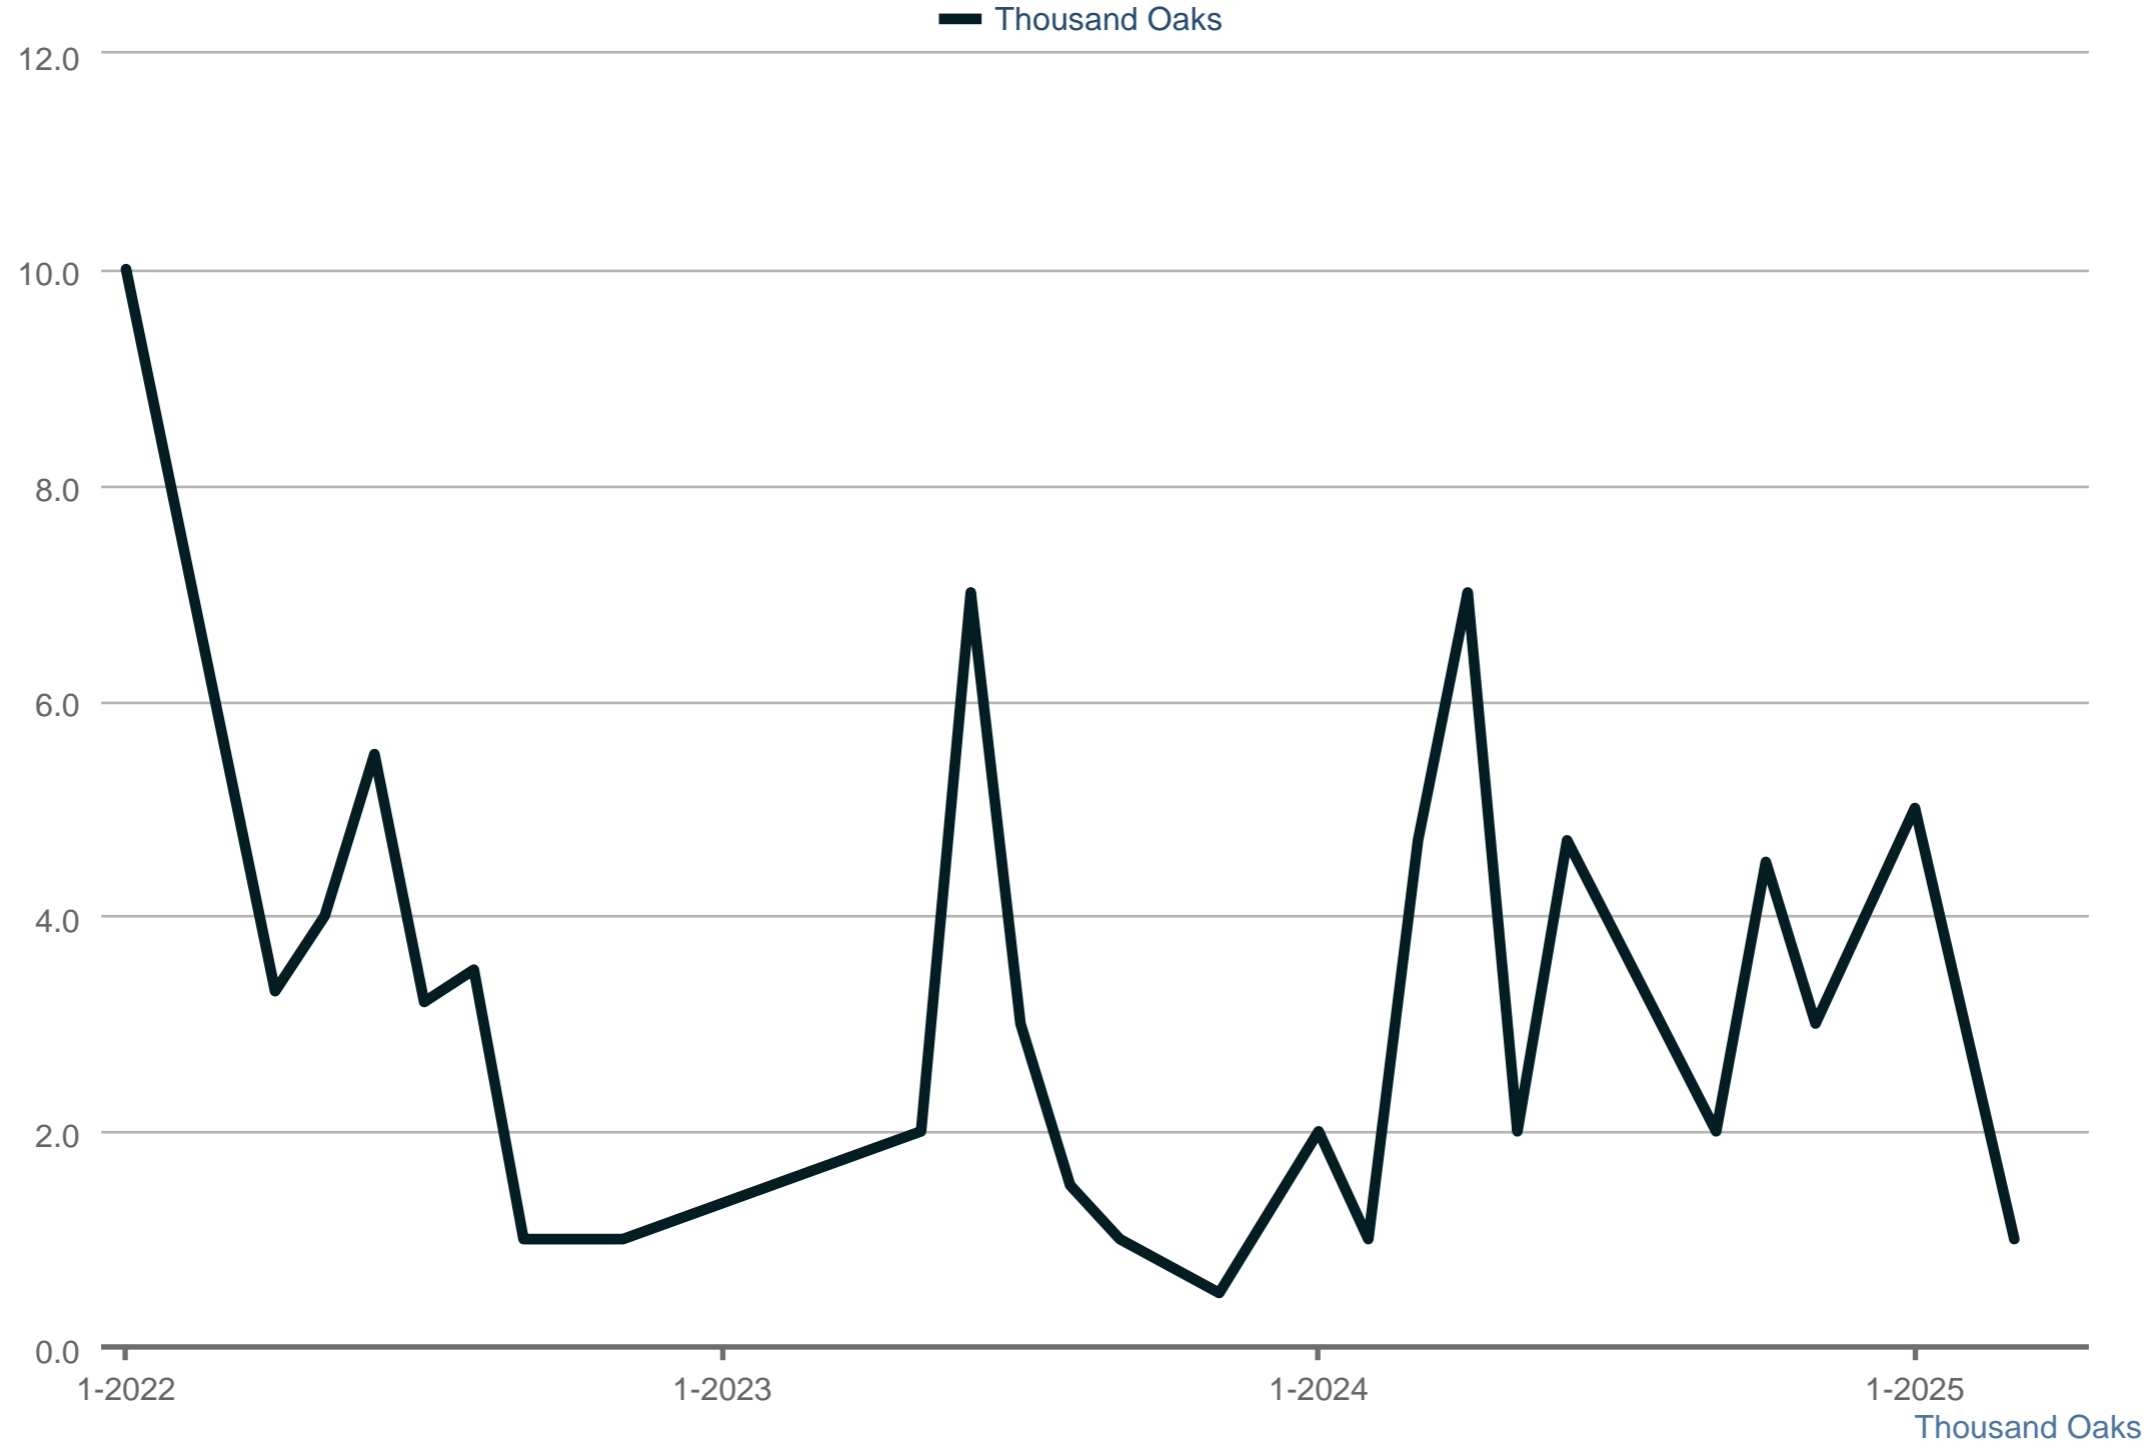

### Showings Per Listing

Each data point is one month of activity. Data is from May 17, 2025.