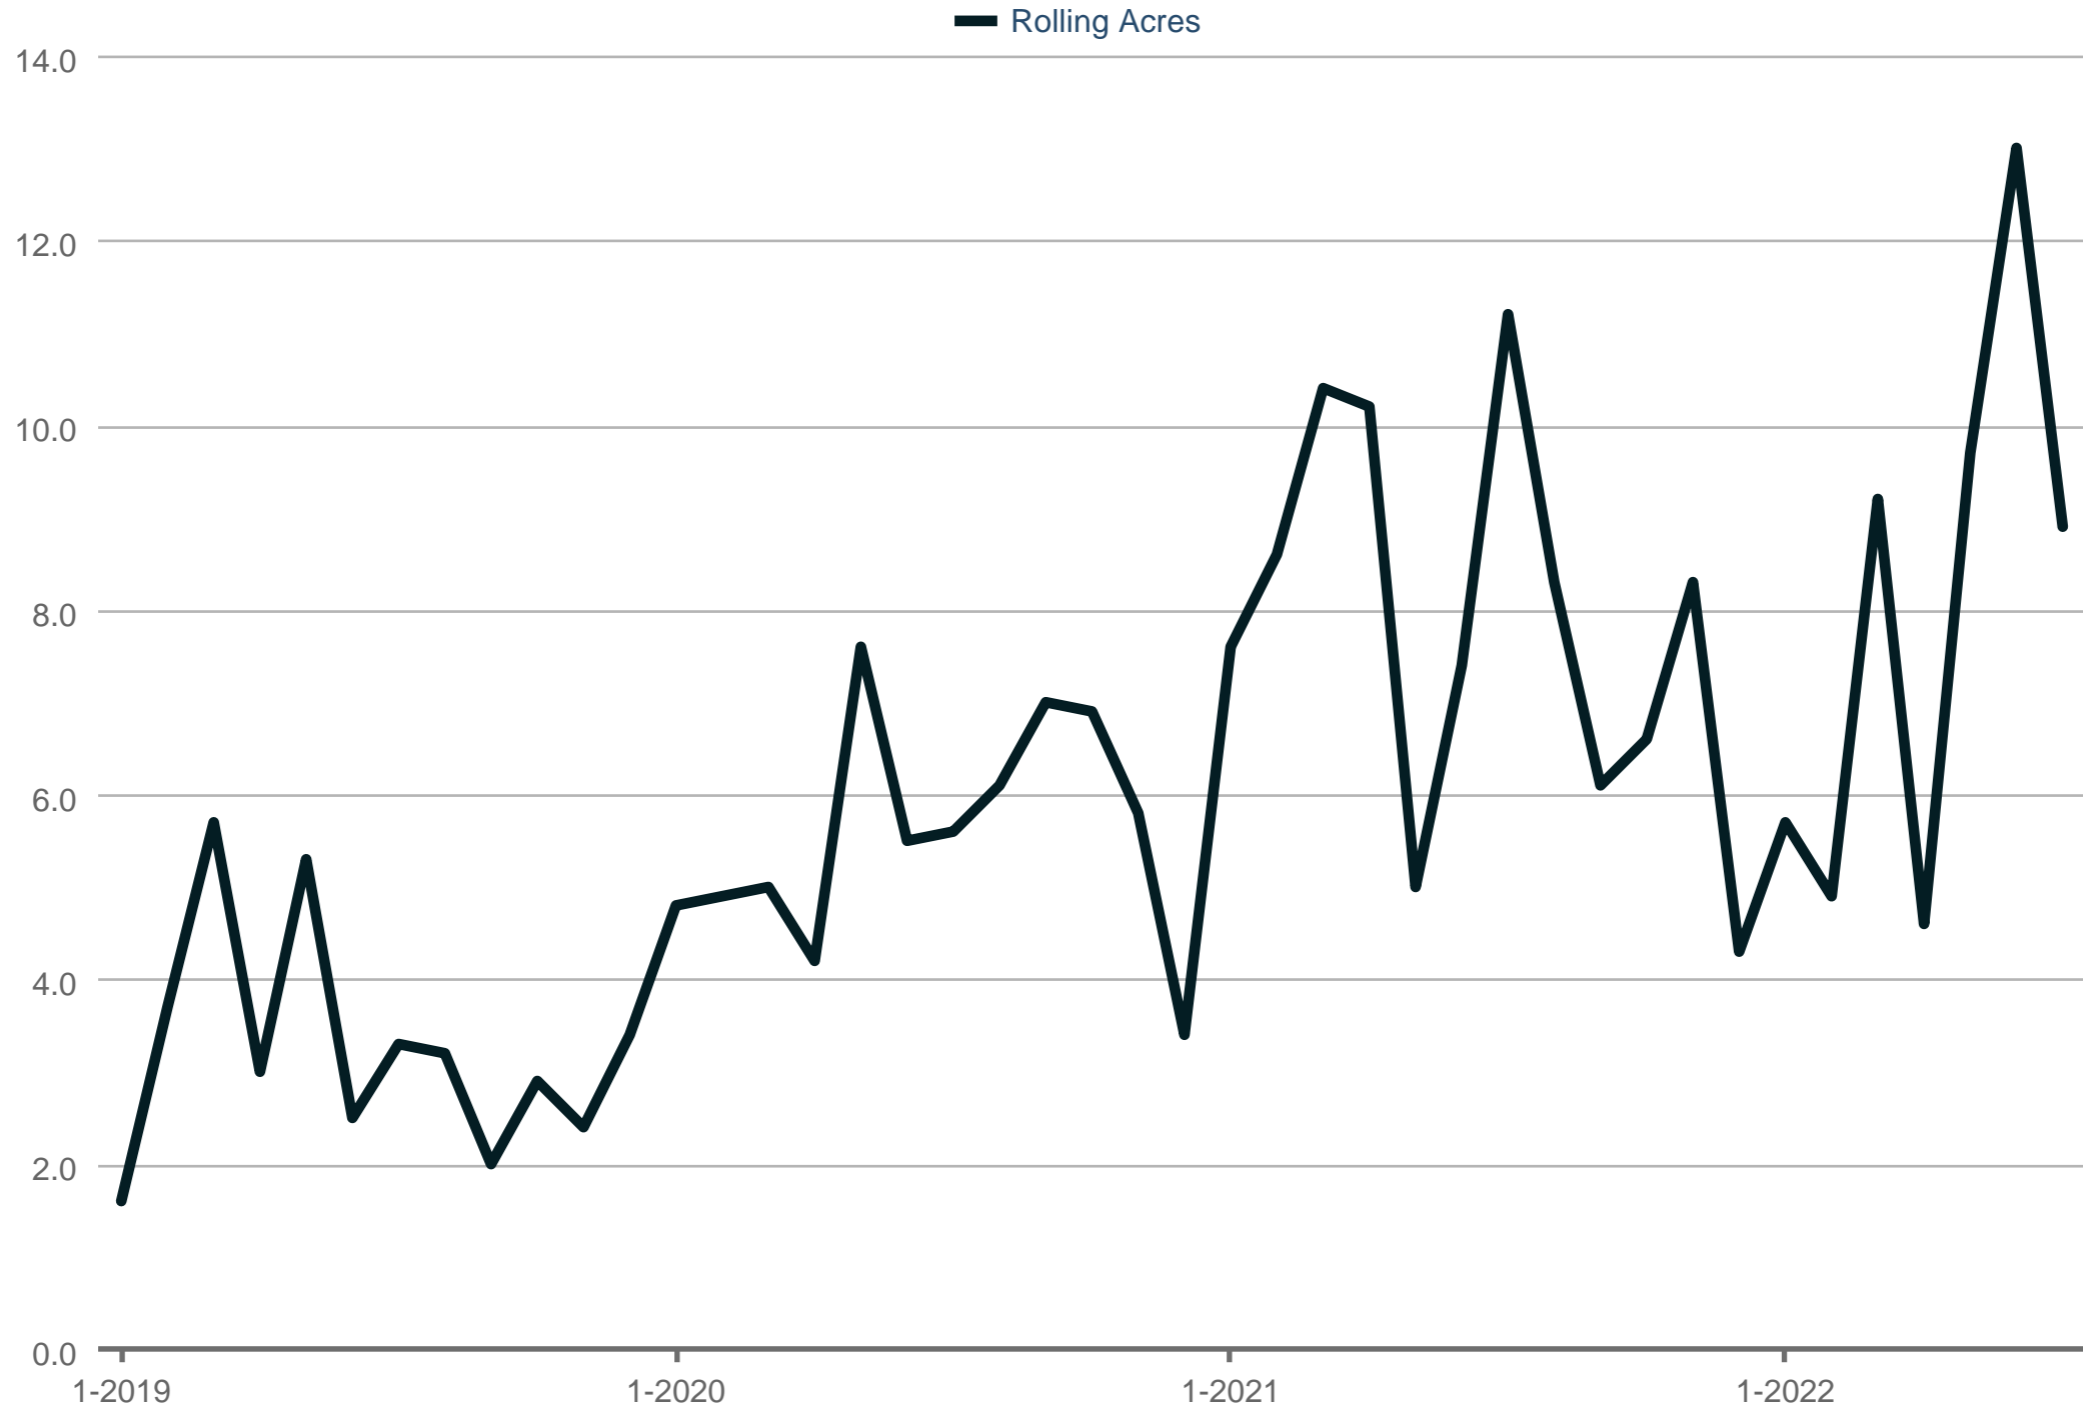

Showings Per Listing

Rolling Acres

Each data point is one month of activity. Data is from August 15, 2022.