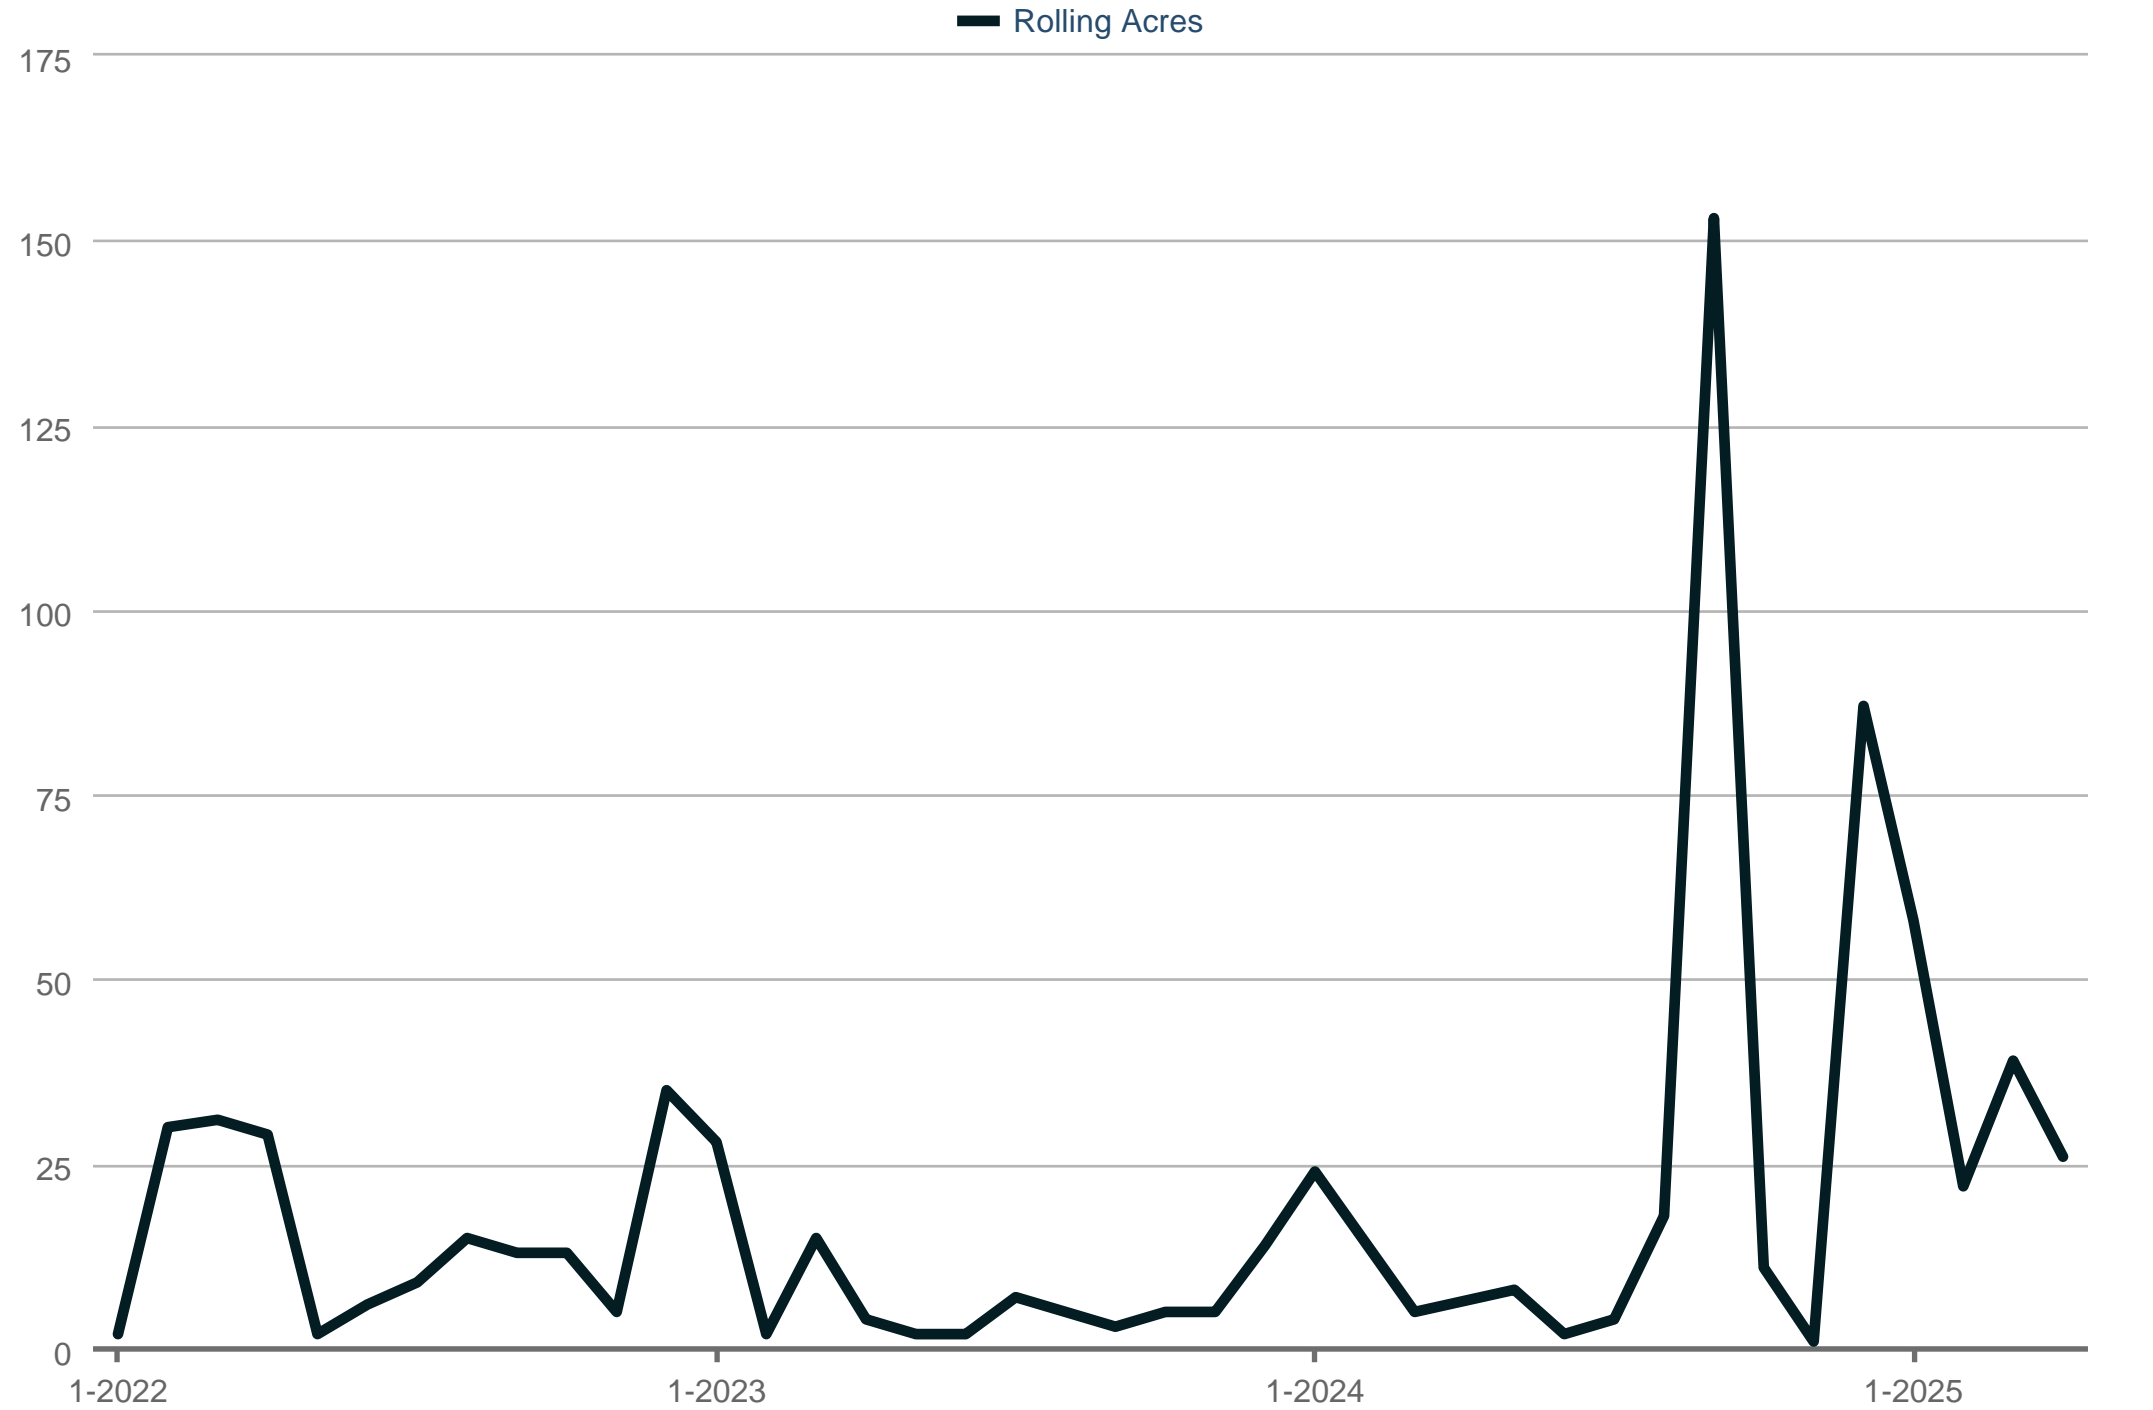

Average Days on Market

Each data point is one month of activity. Data is from May 17, 2025.