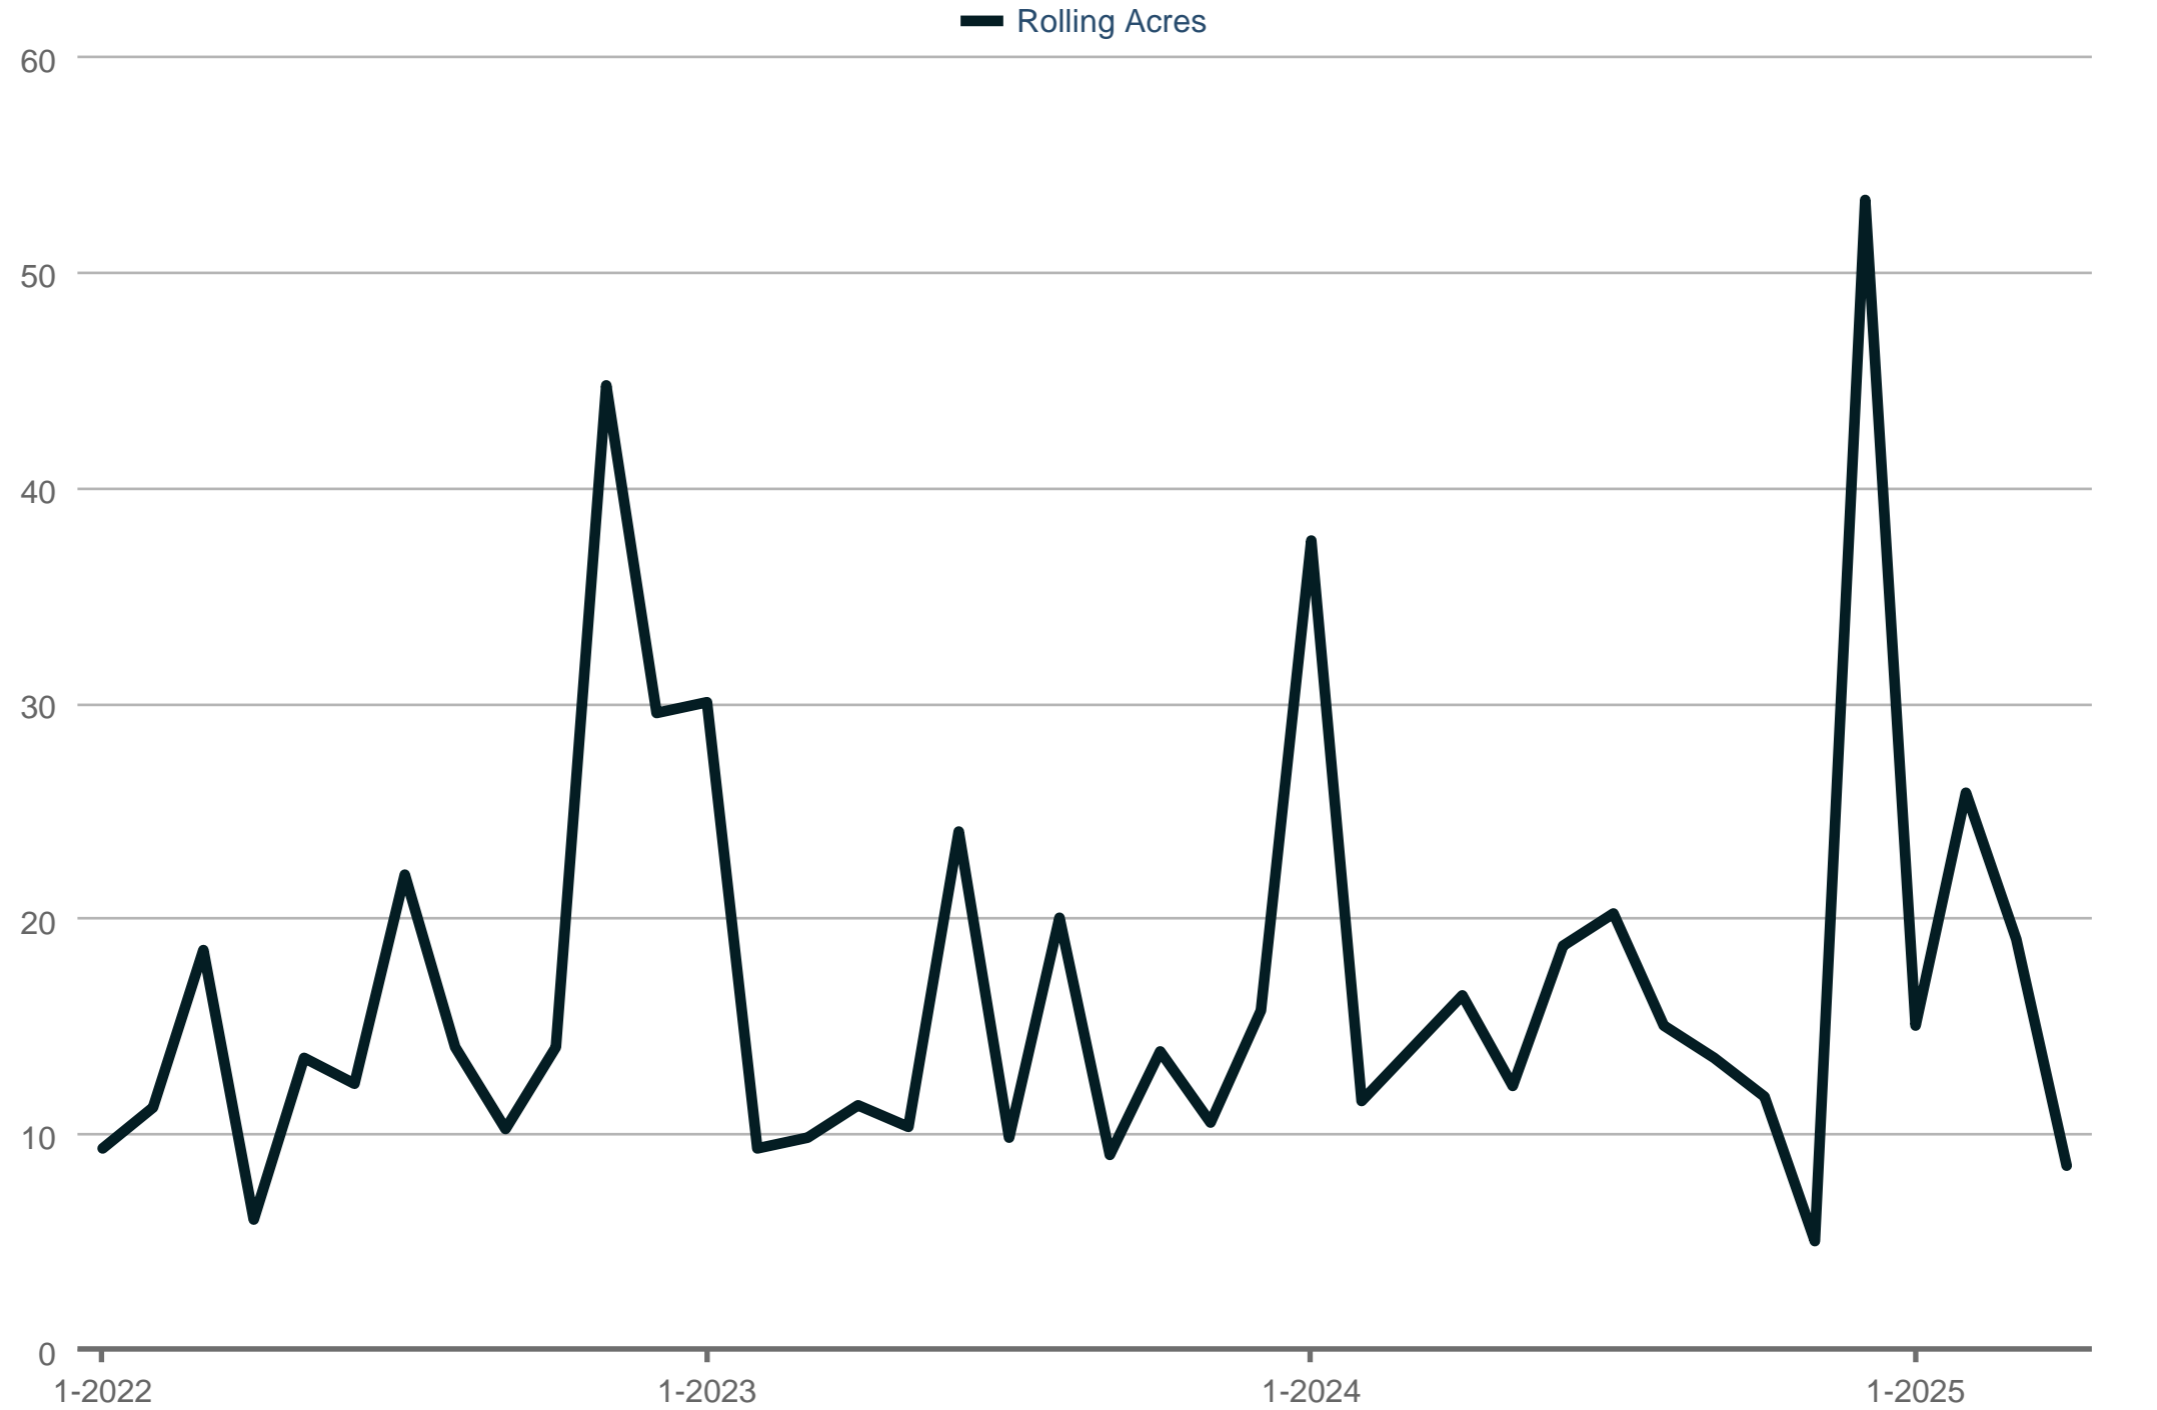

### Average Showings to Pending

Each data point is one month of activity. Data is from May 17, 2025.