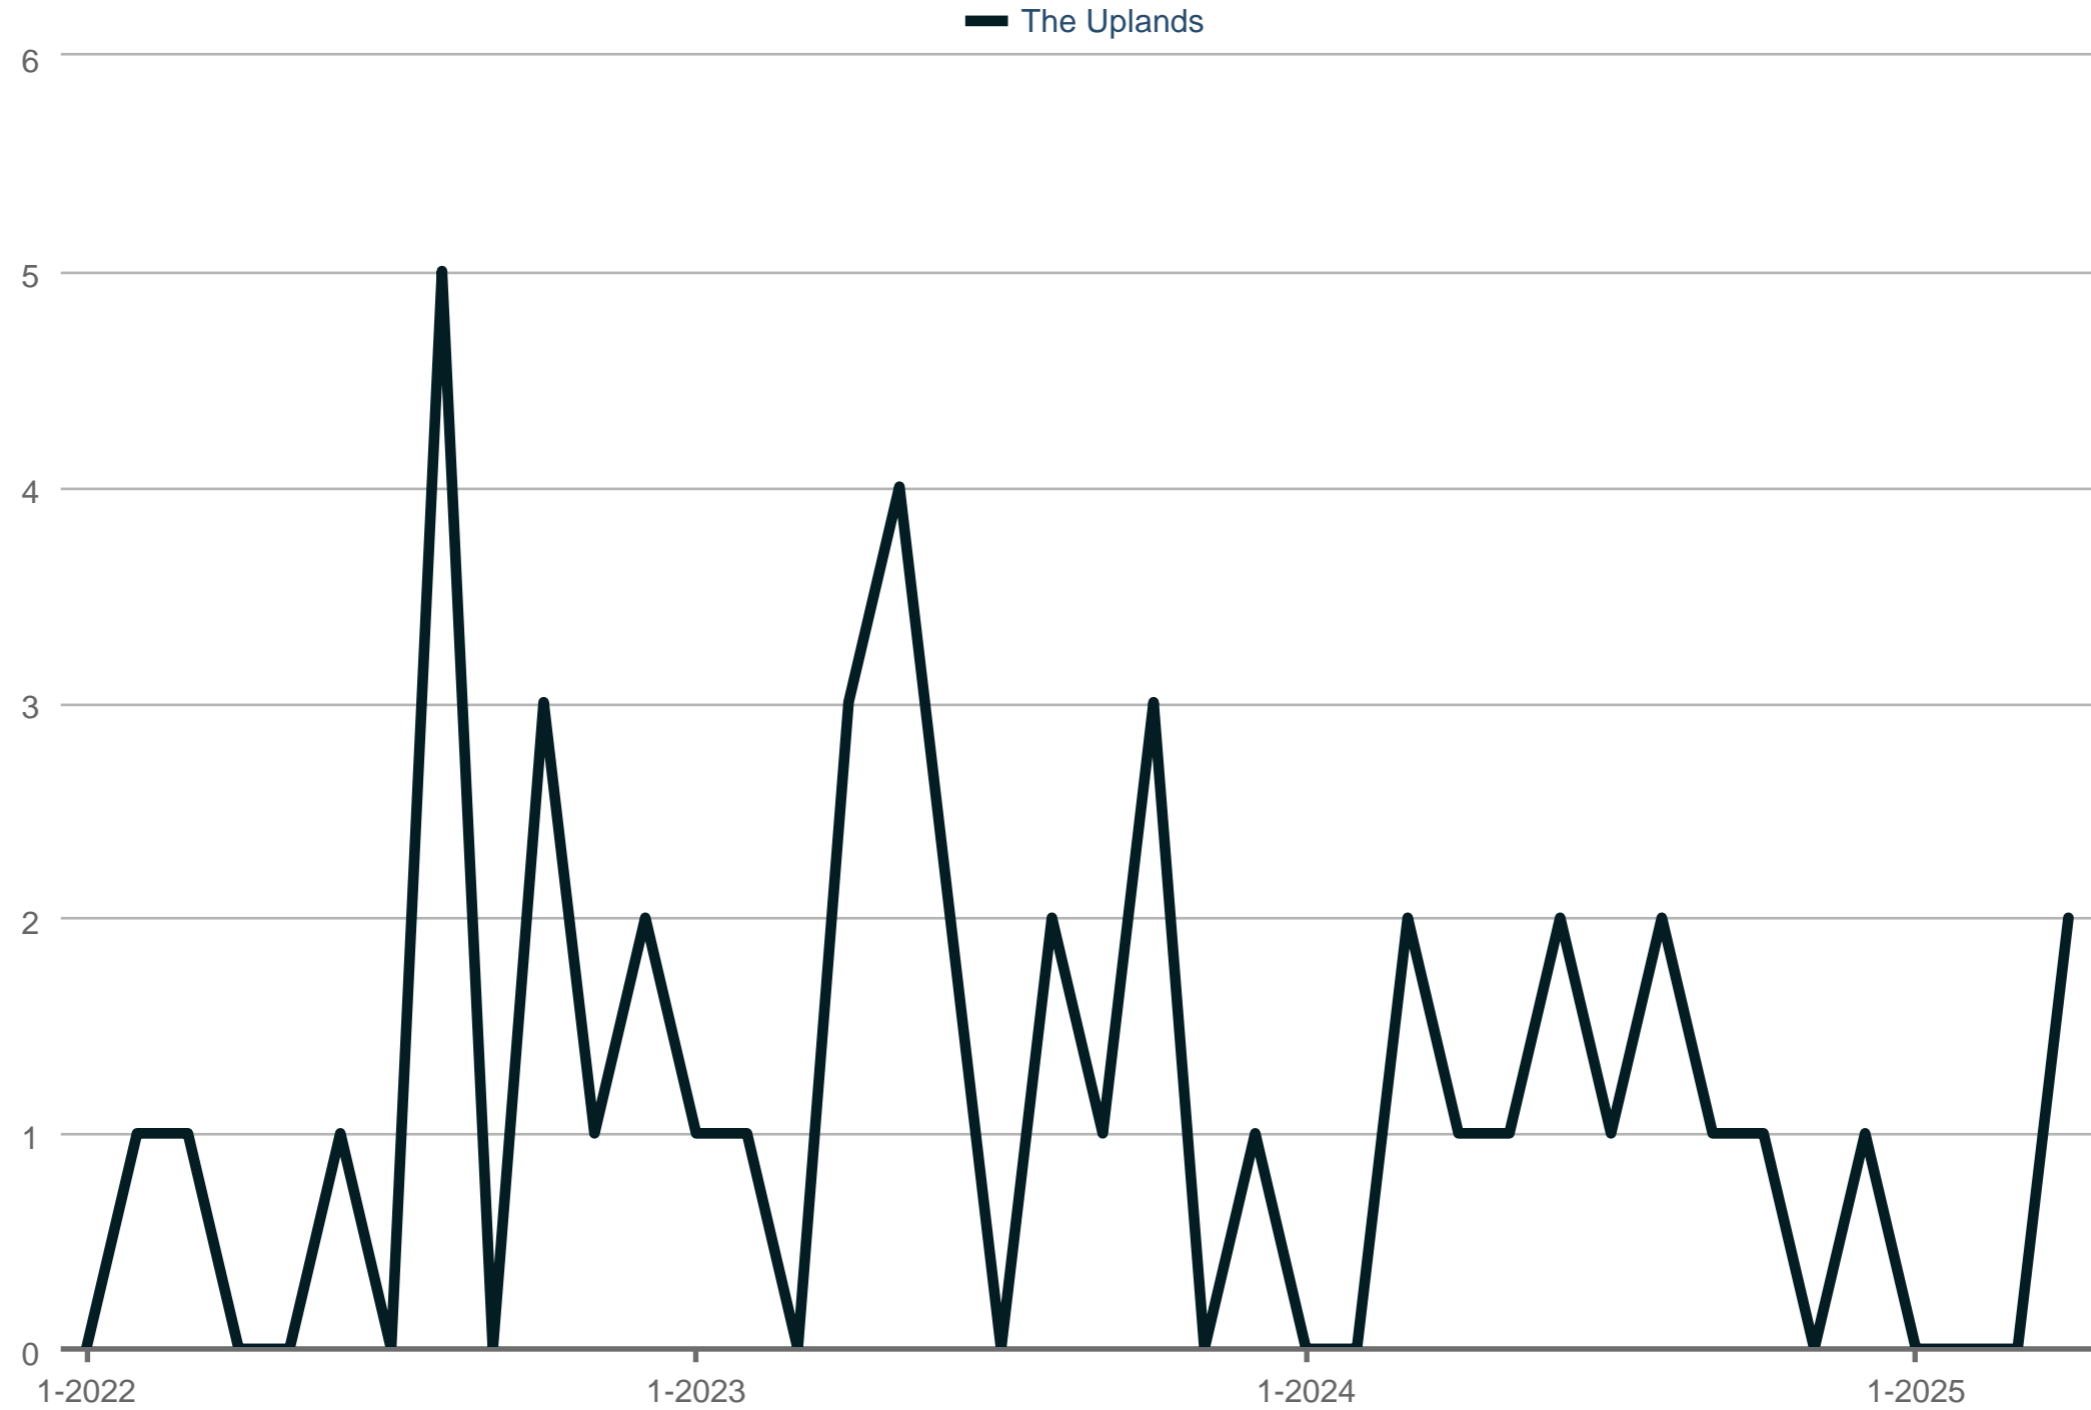

### Closed Sales

The Uplands

Each data point is one month of activity. Data is from May 17, 2025.