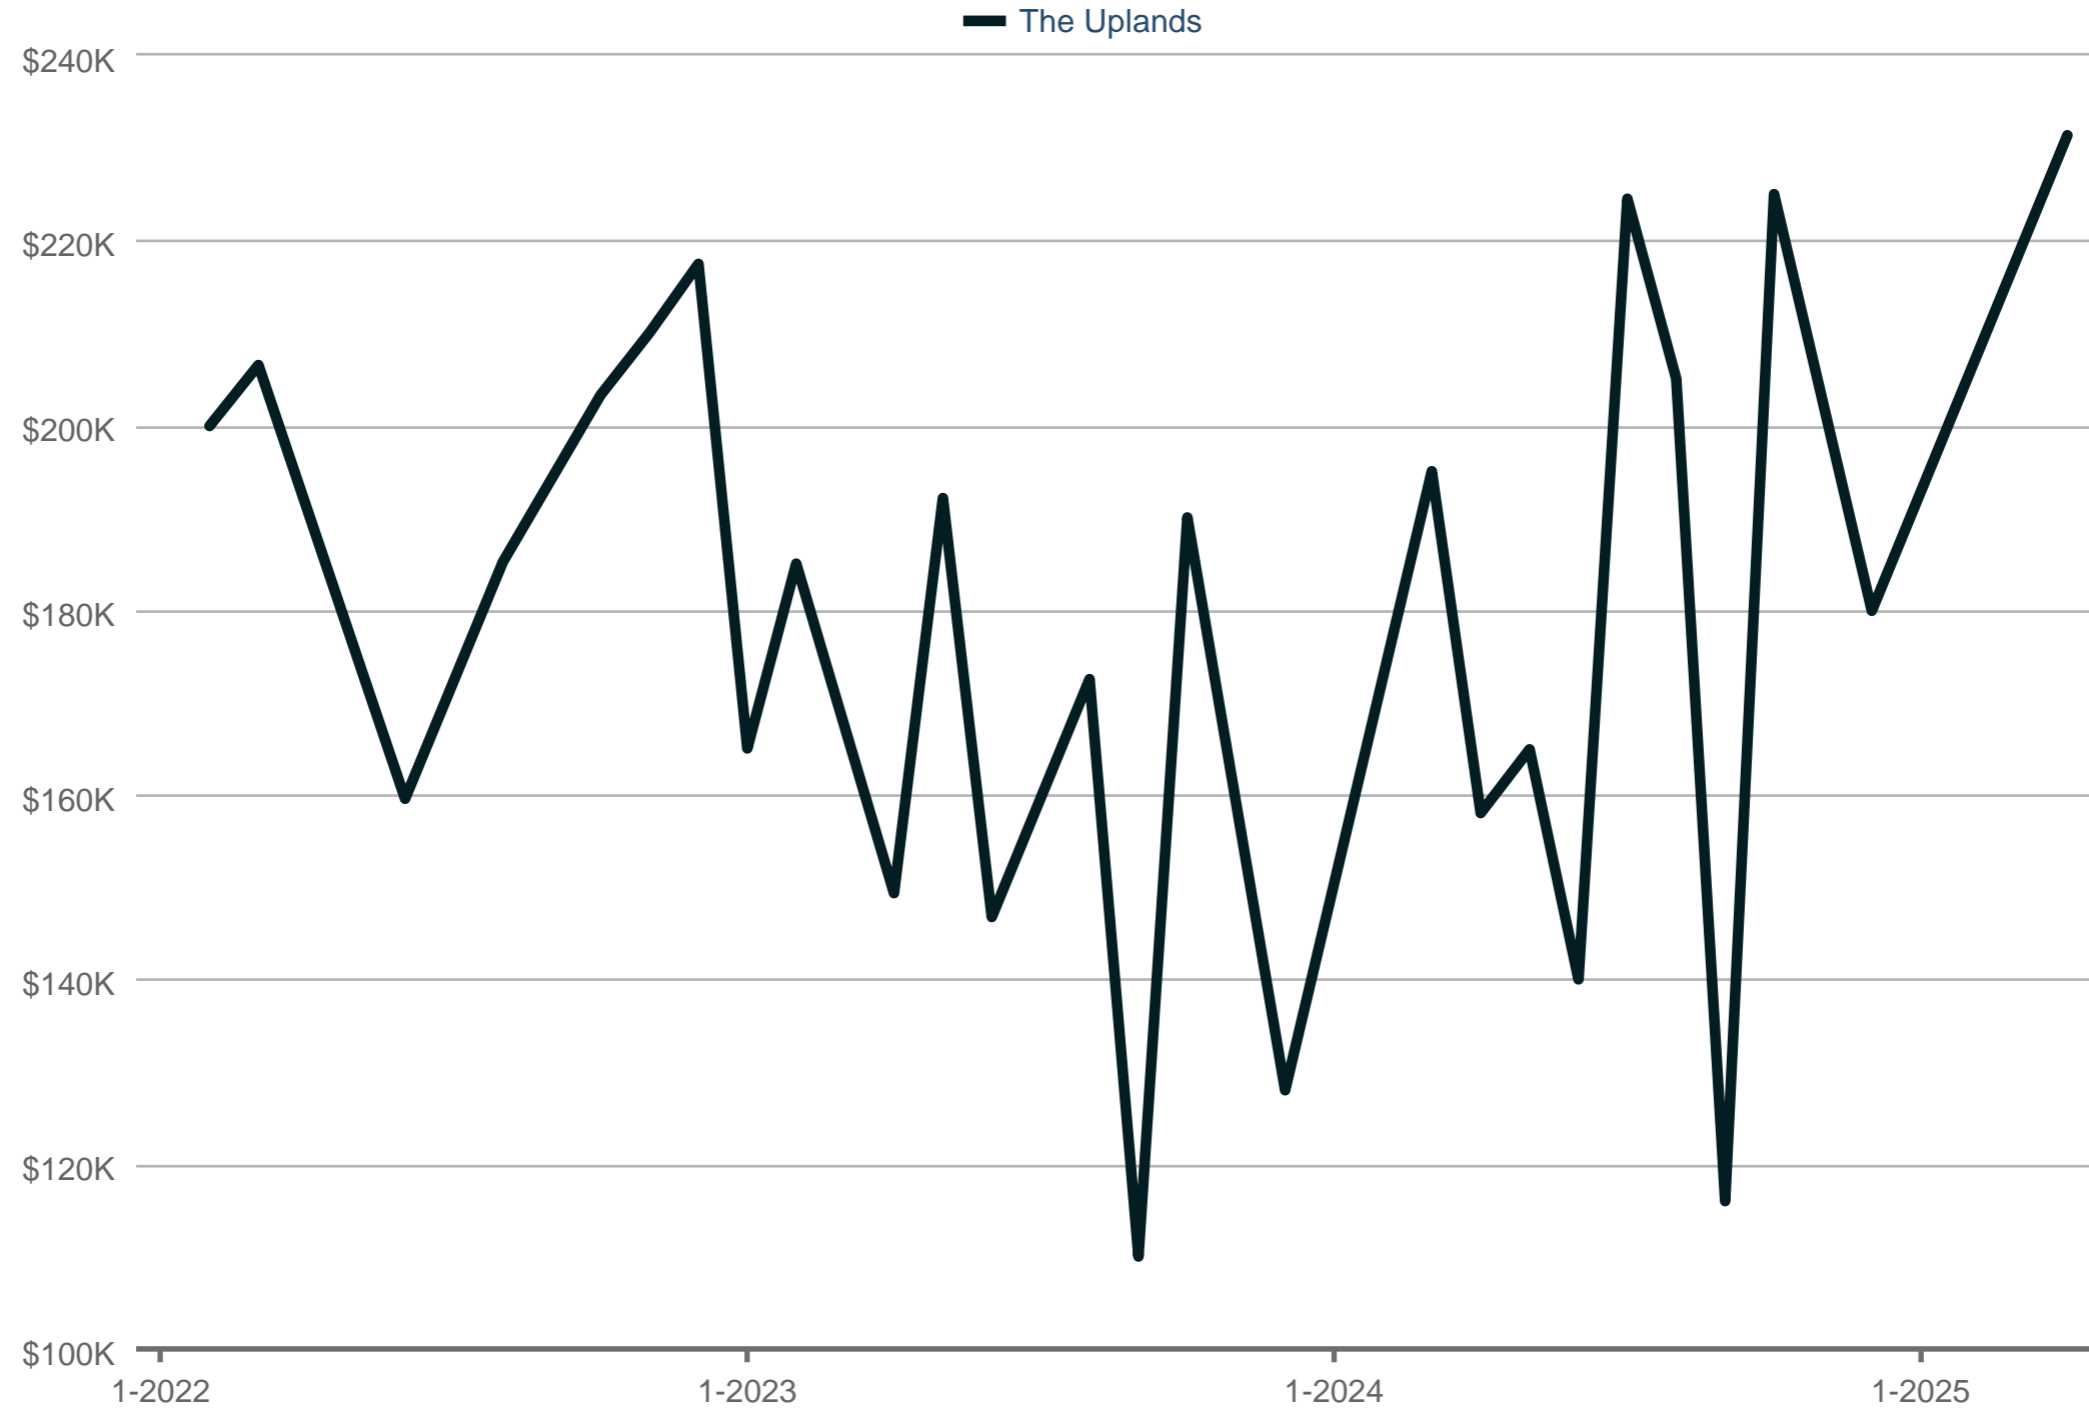

Average Sales Price

The Uplands
Each data point is one month of activity. Data is from May 17, 2025.