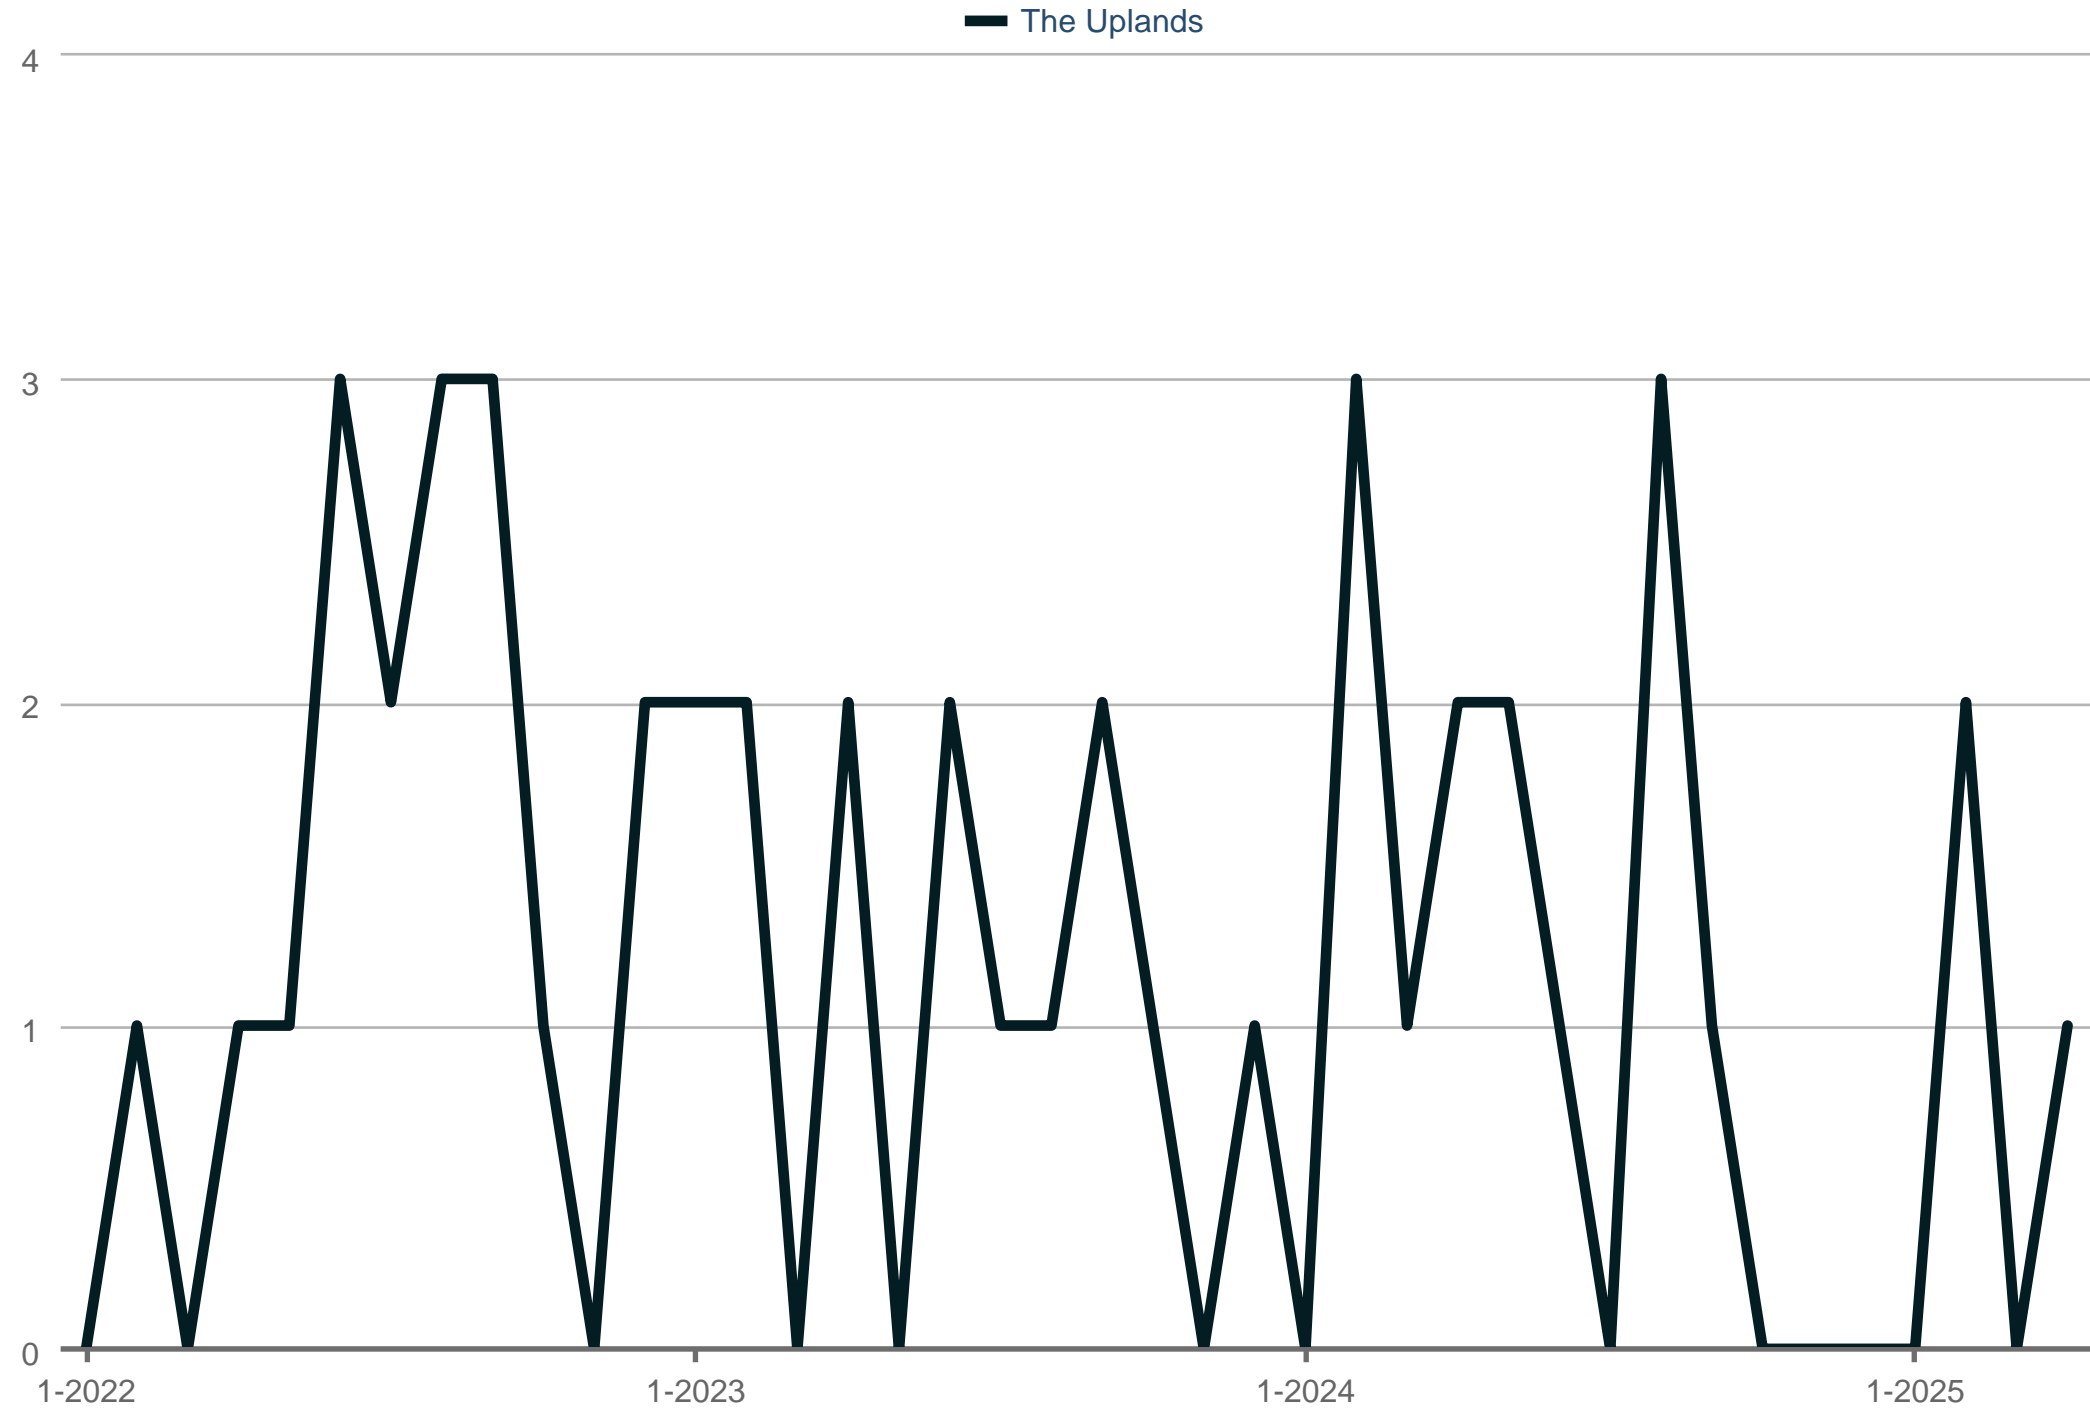

New Listings

The Uplands

Each data point is one month of activity. Data is from May 17, 2025.