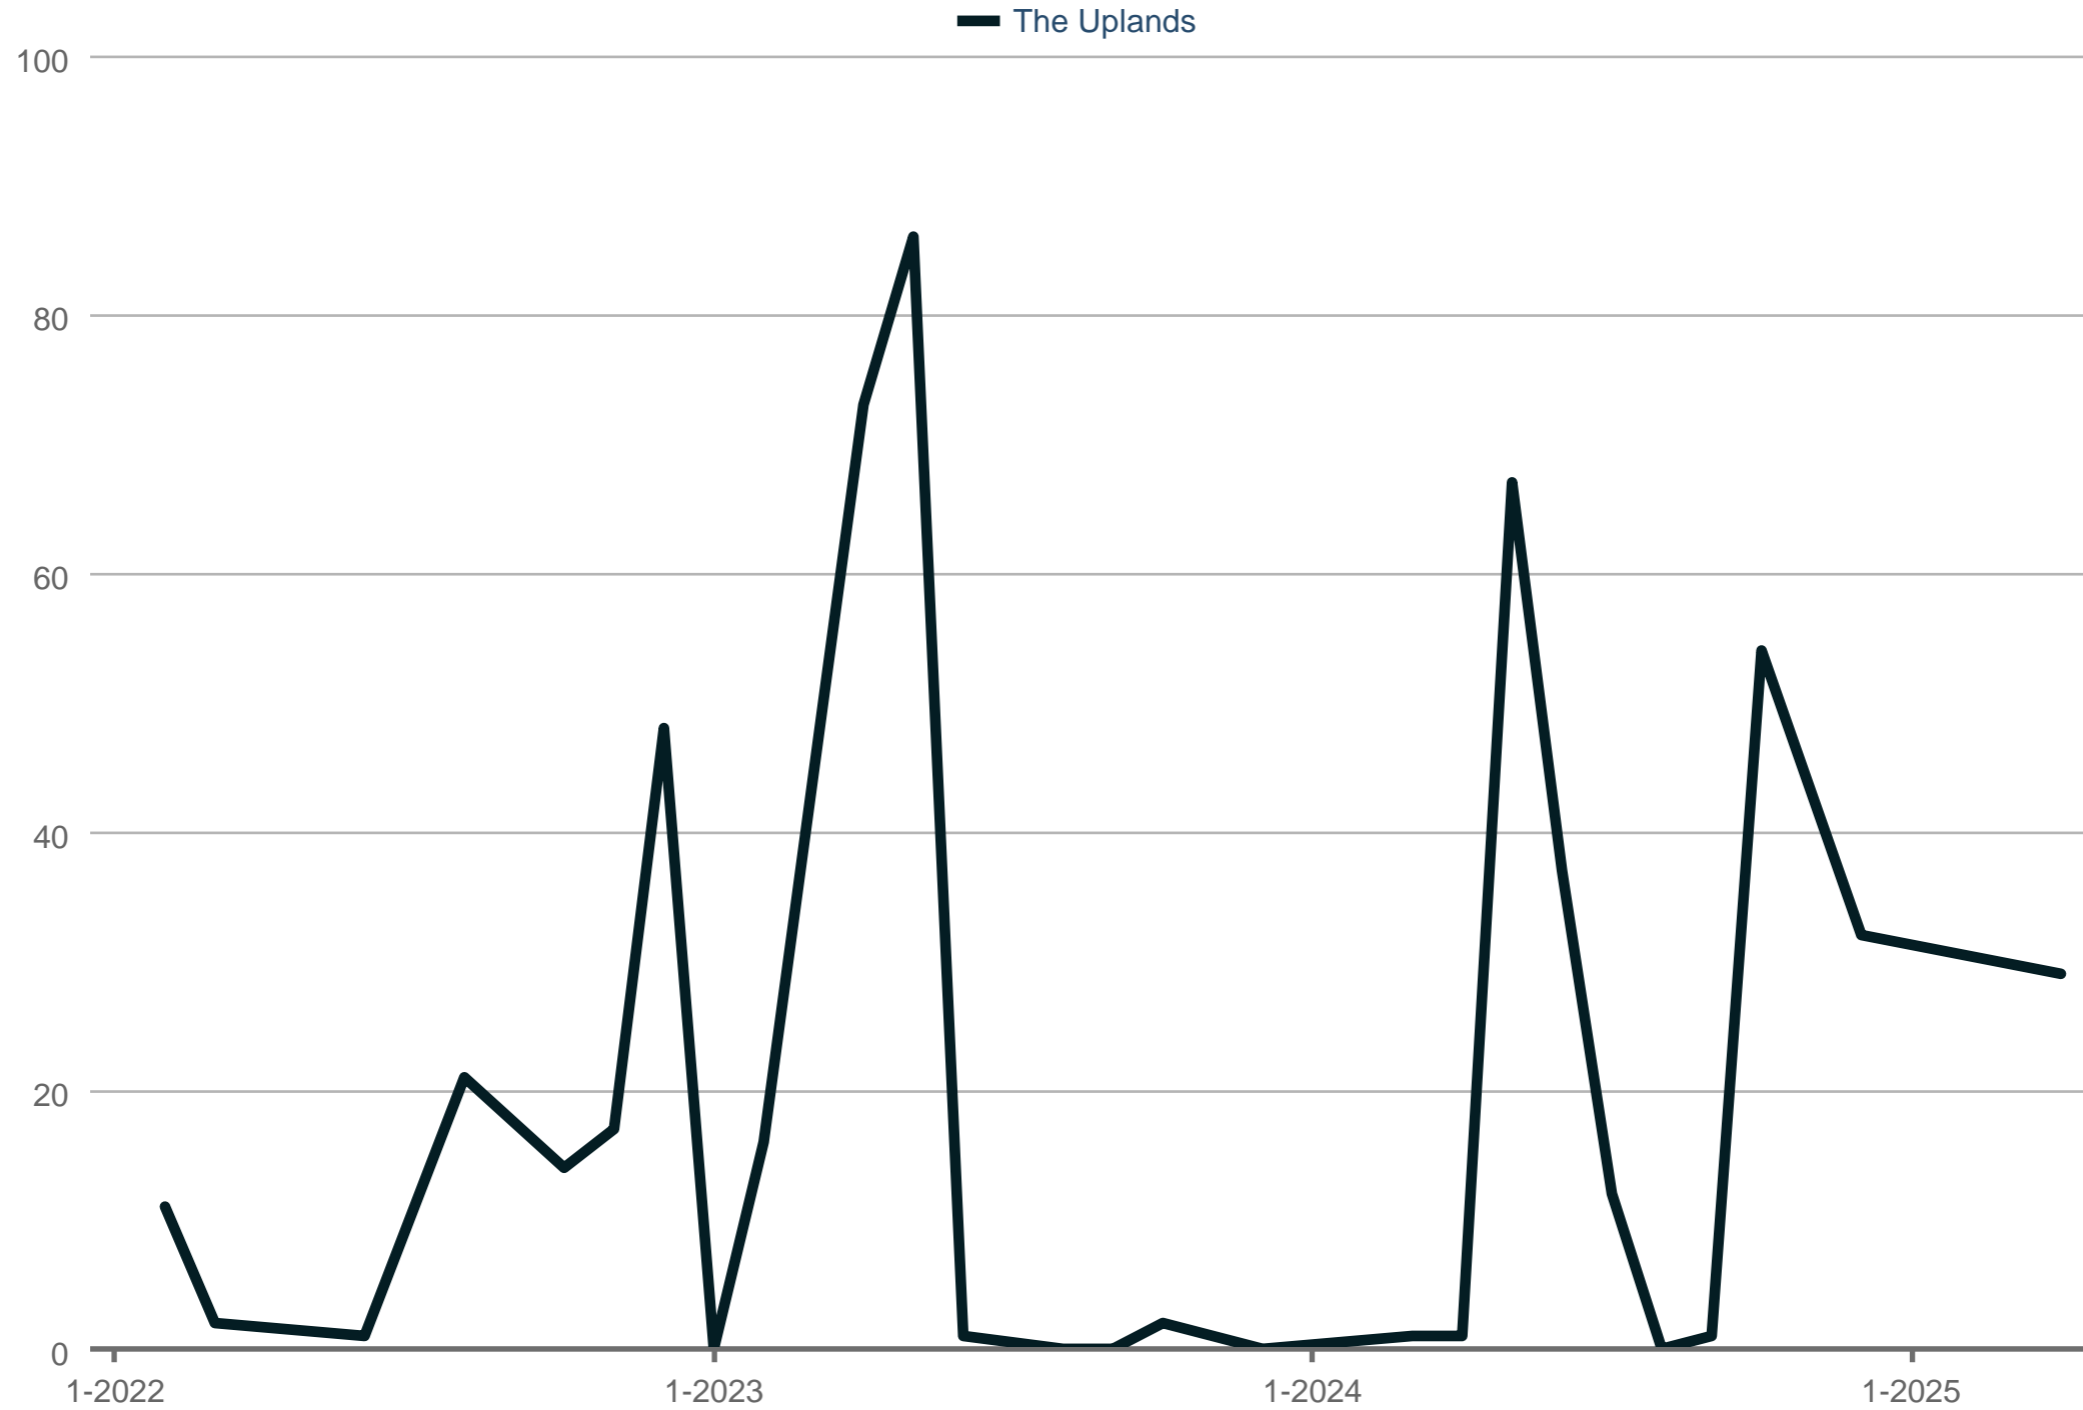

### Average Days on Market

The Uplands  
Each data point is one month of activity. Data is from May 17, 2025.