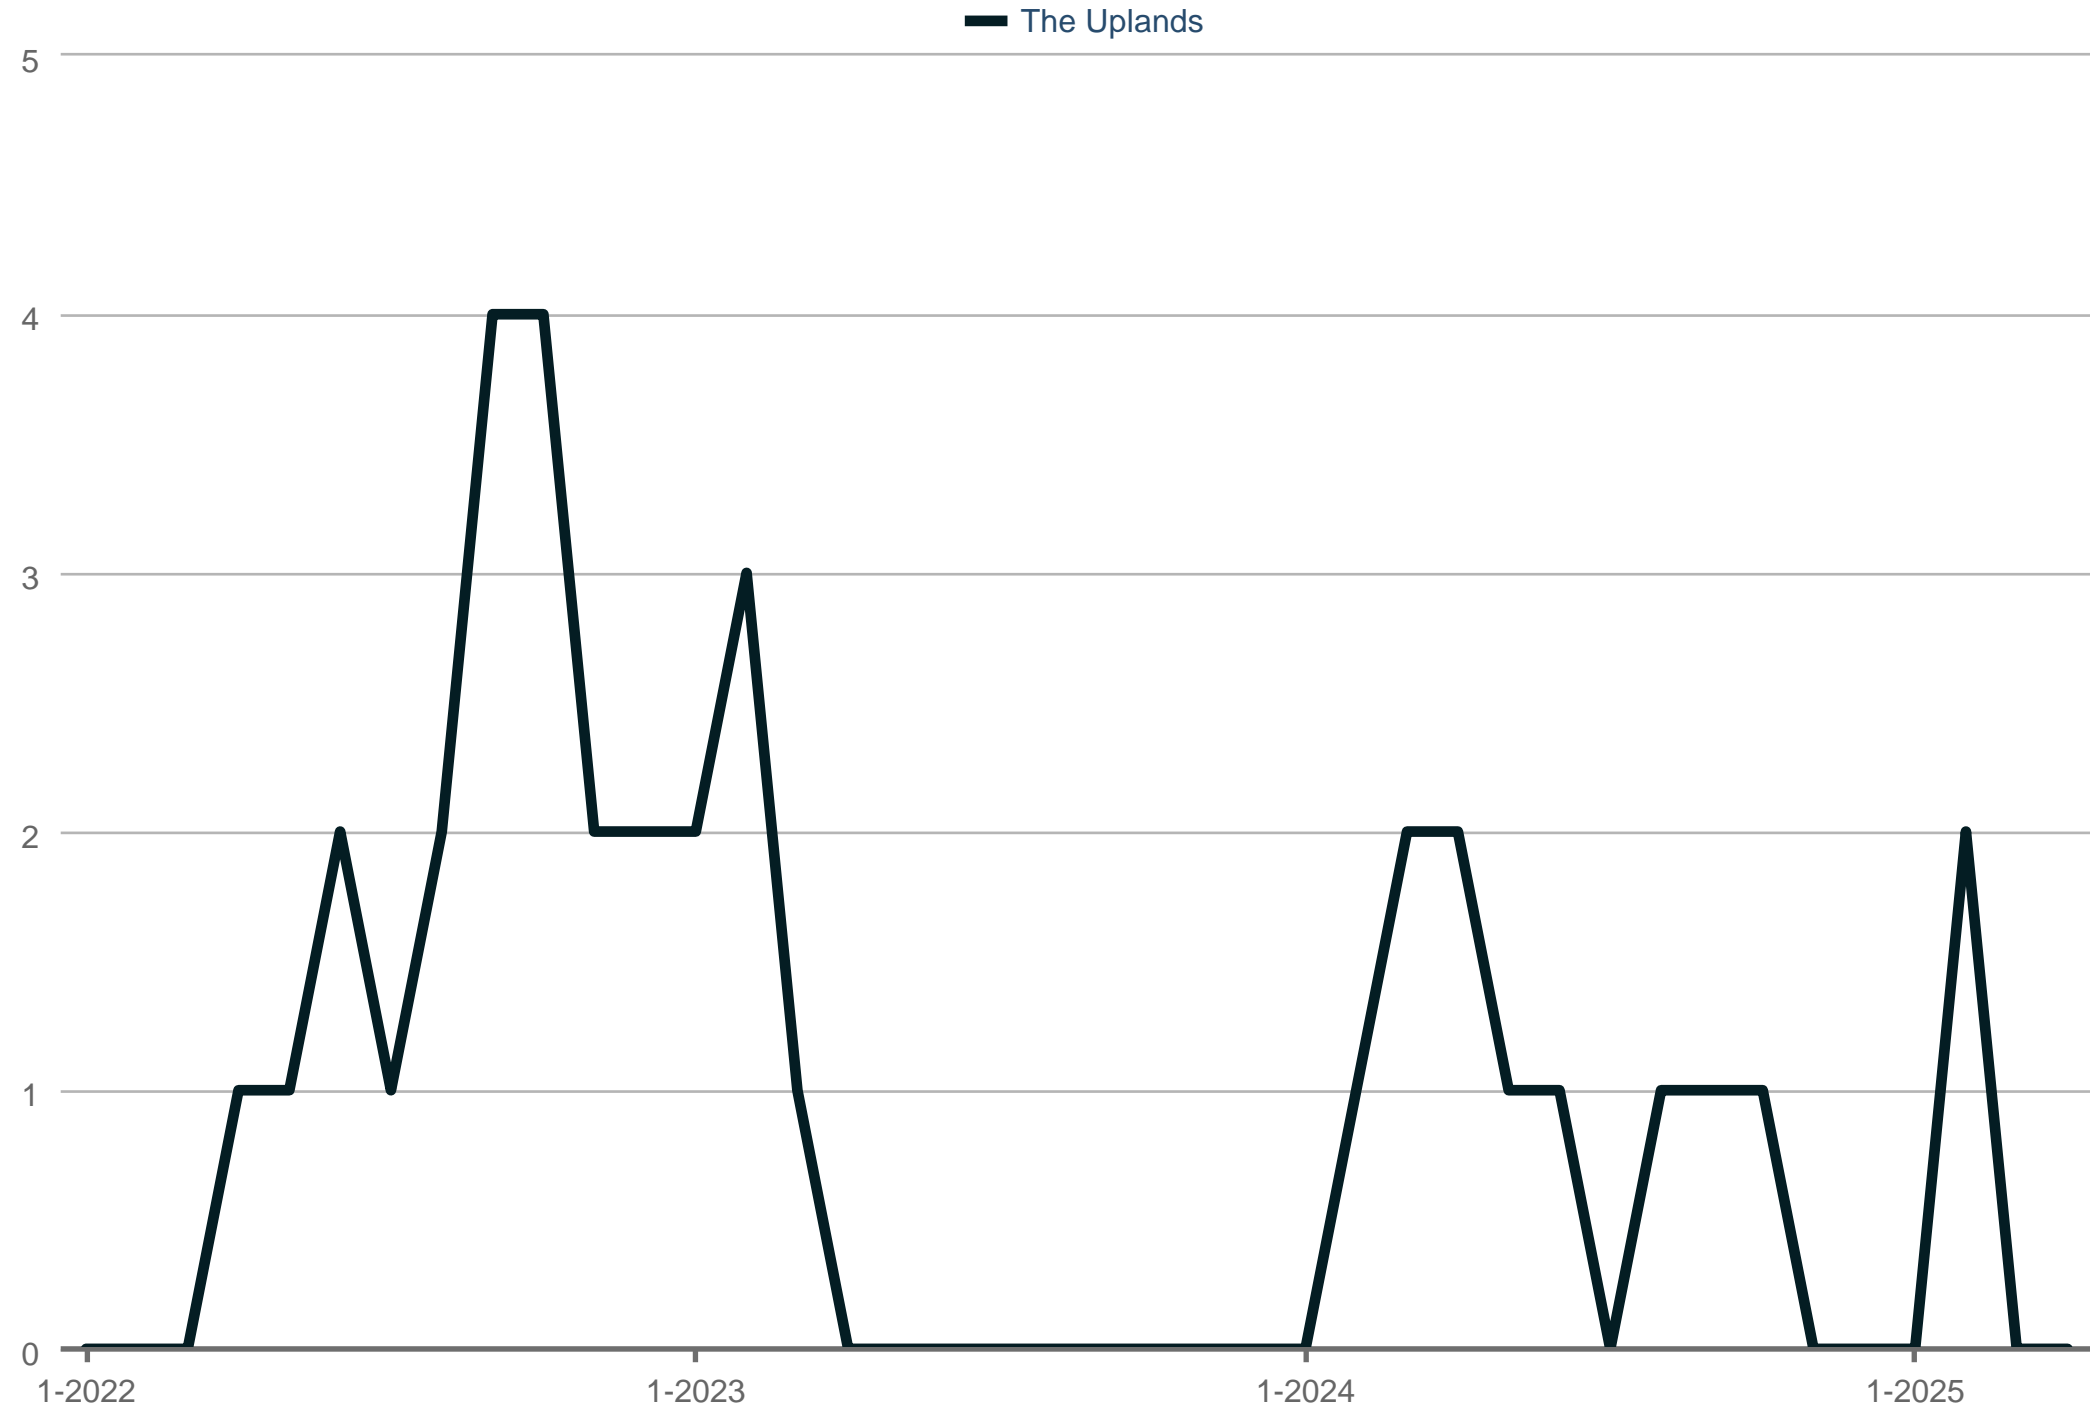

Homes for Sale

The Uplands

Each data point is one month of activity. Data is from May 17, 2025.