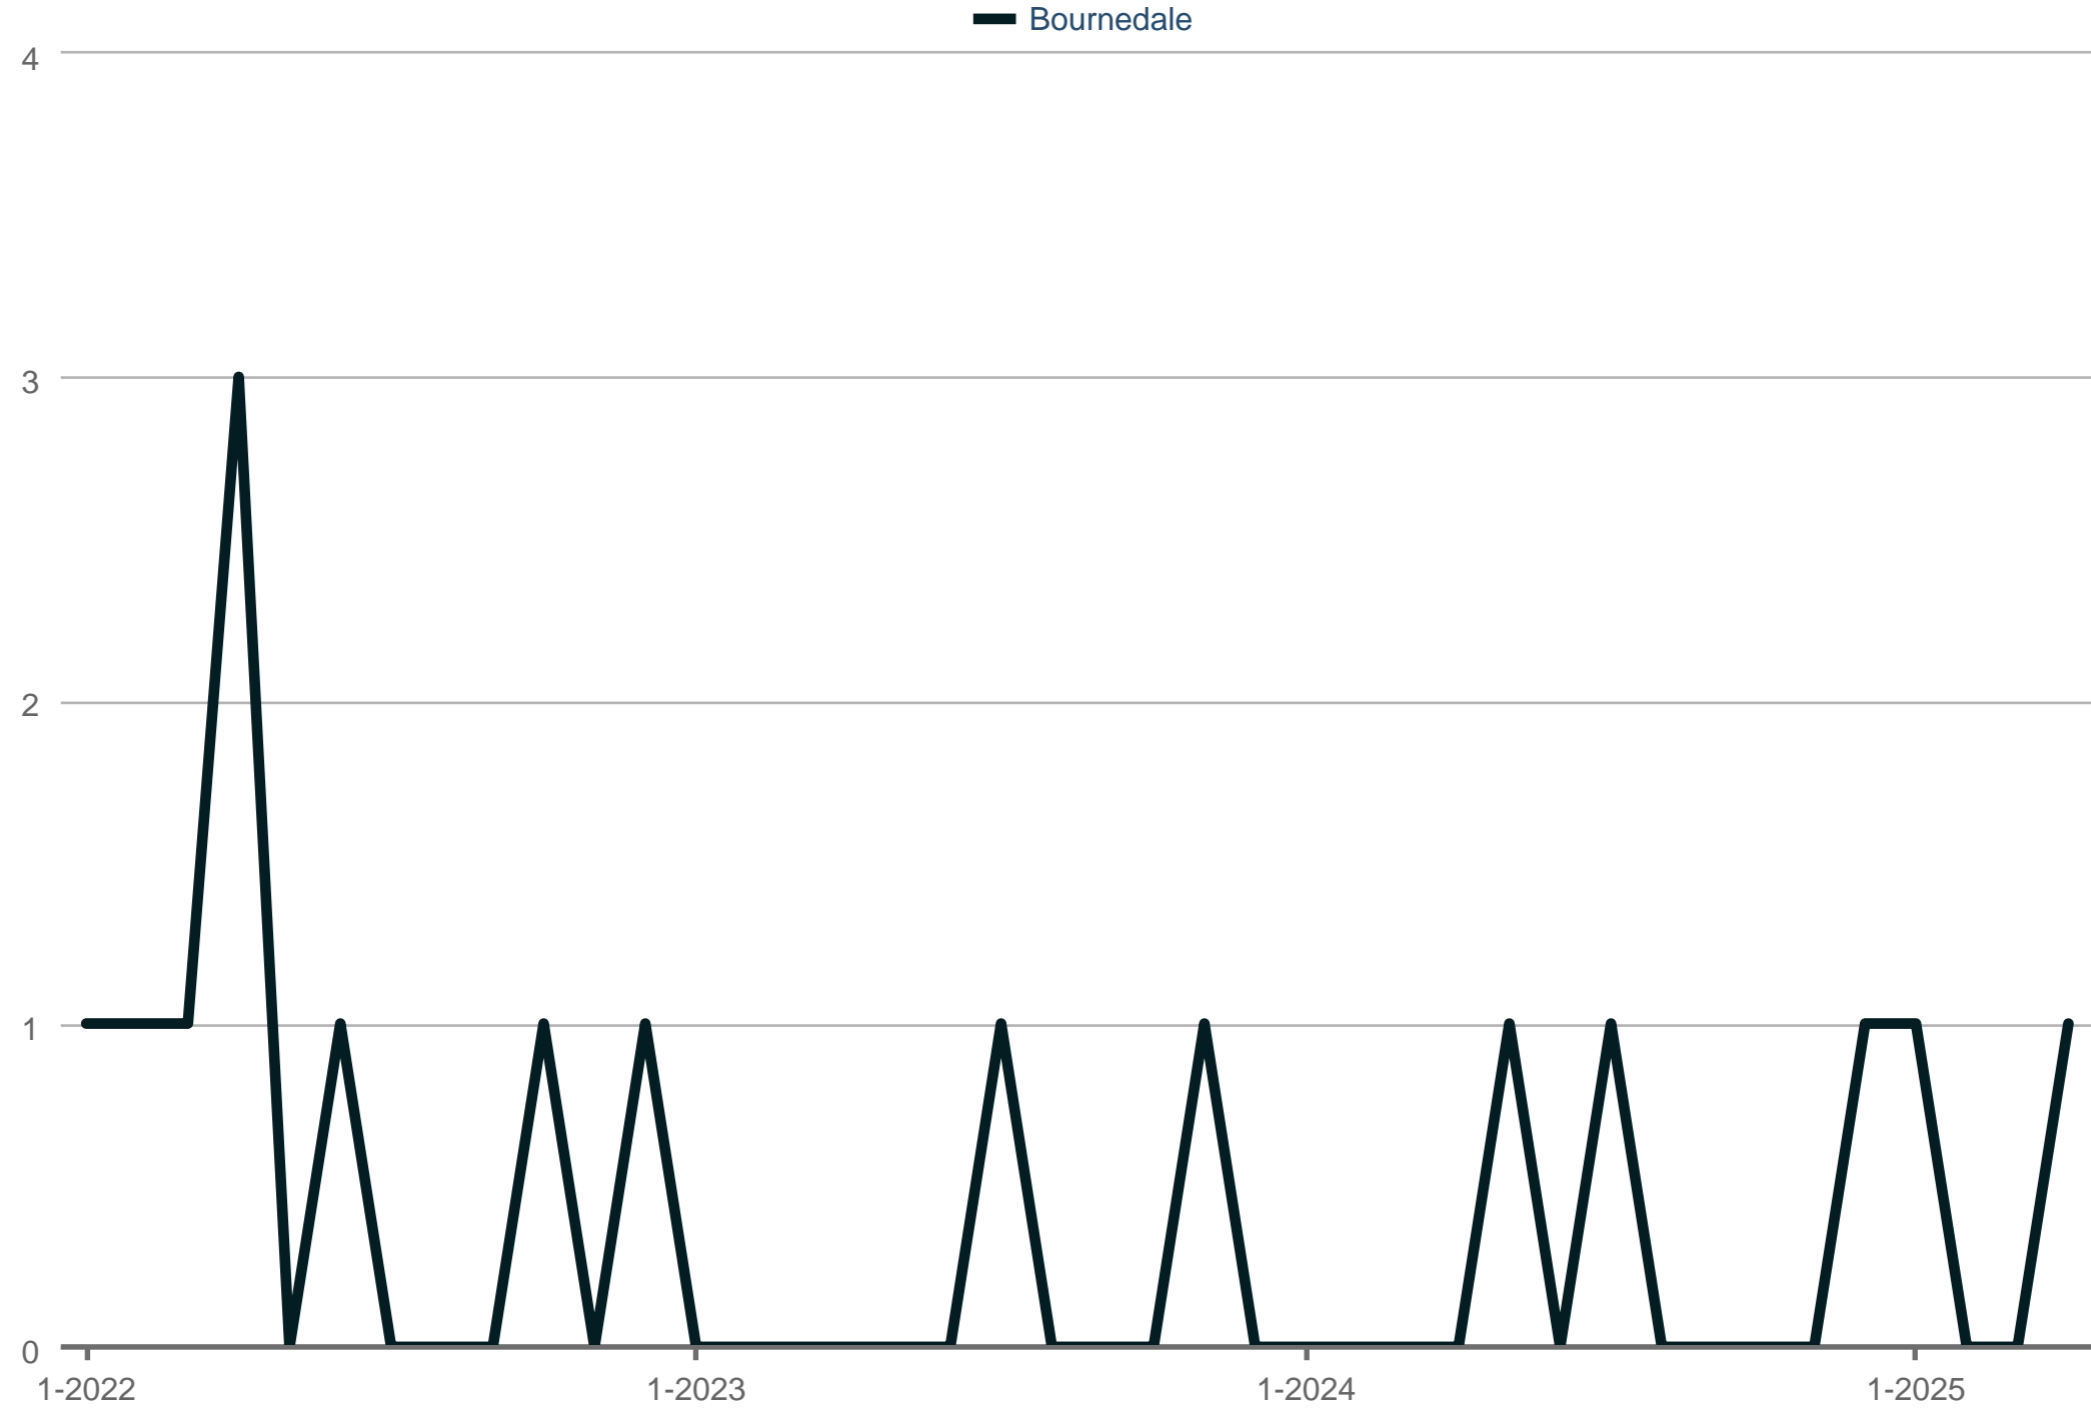

### Closed Sales

Bournedale

Each data point is one month of activity. Data is from May 17, 2025.