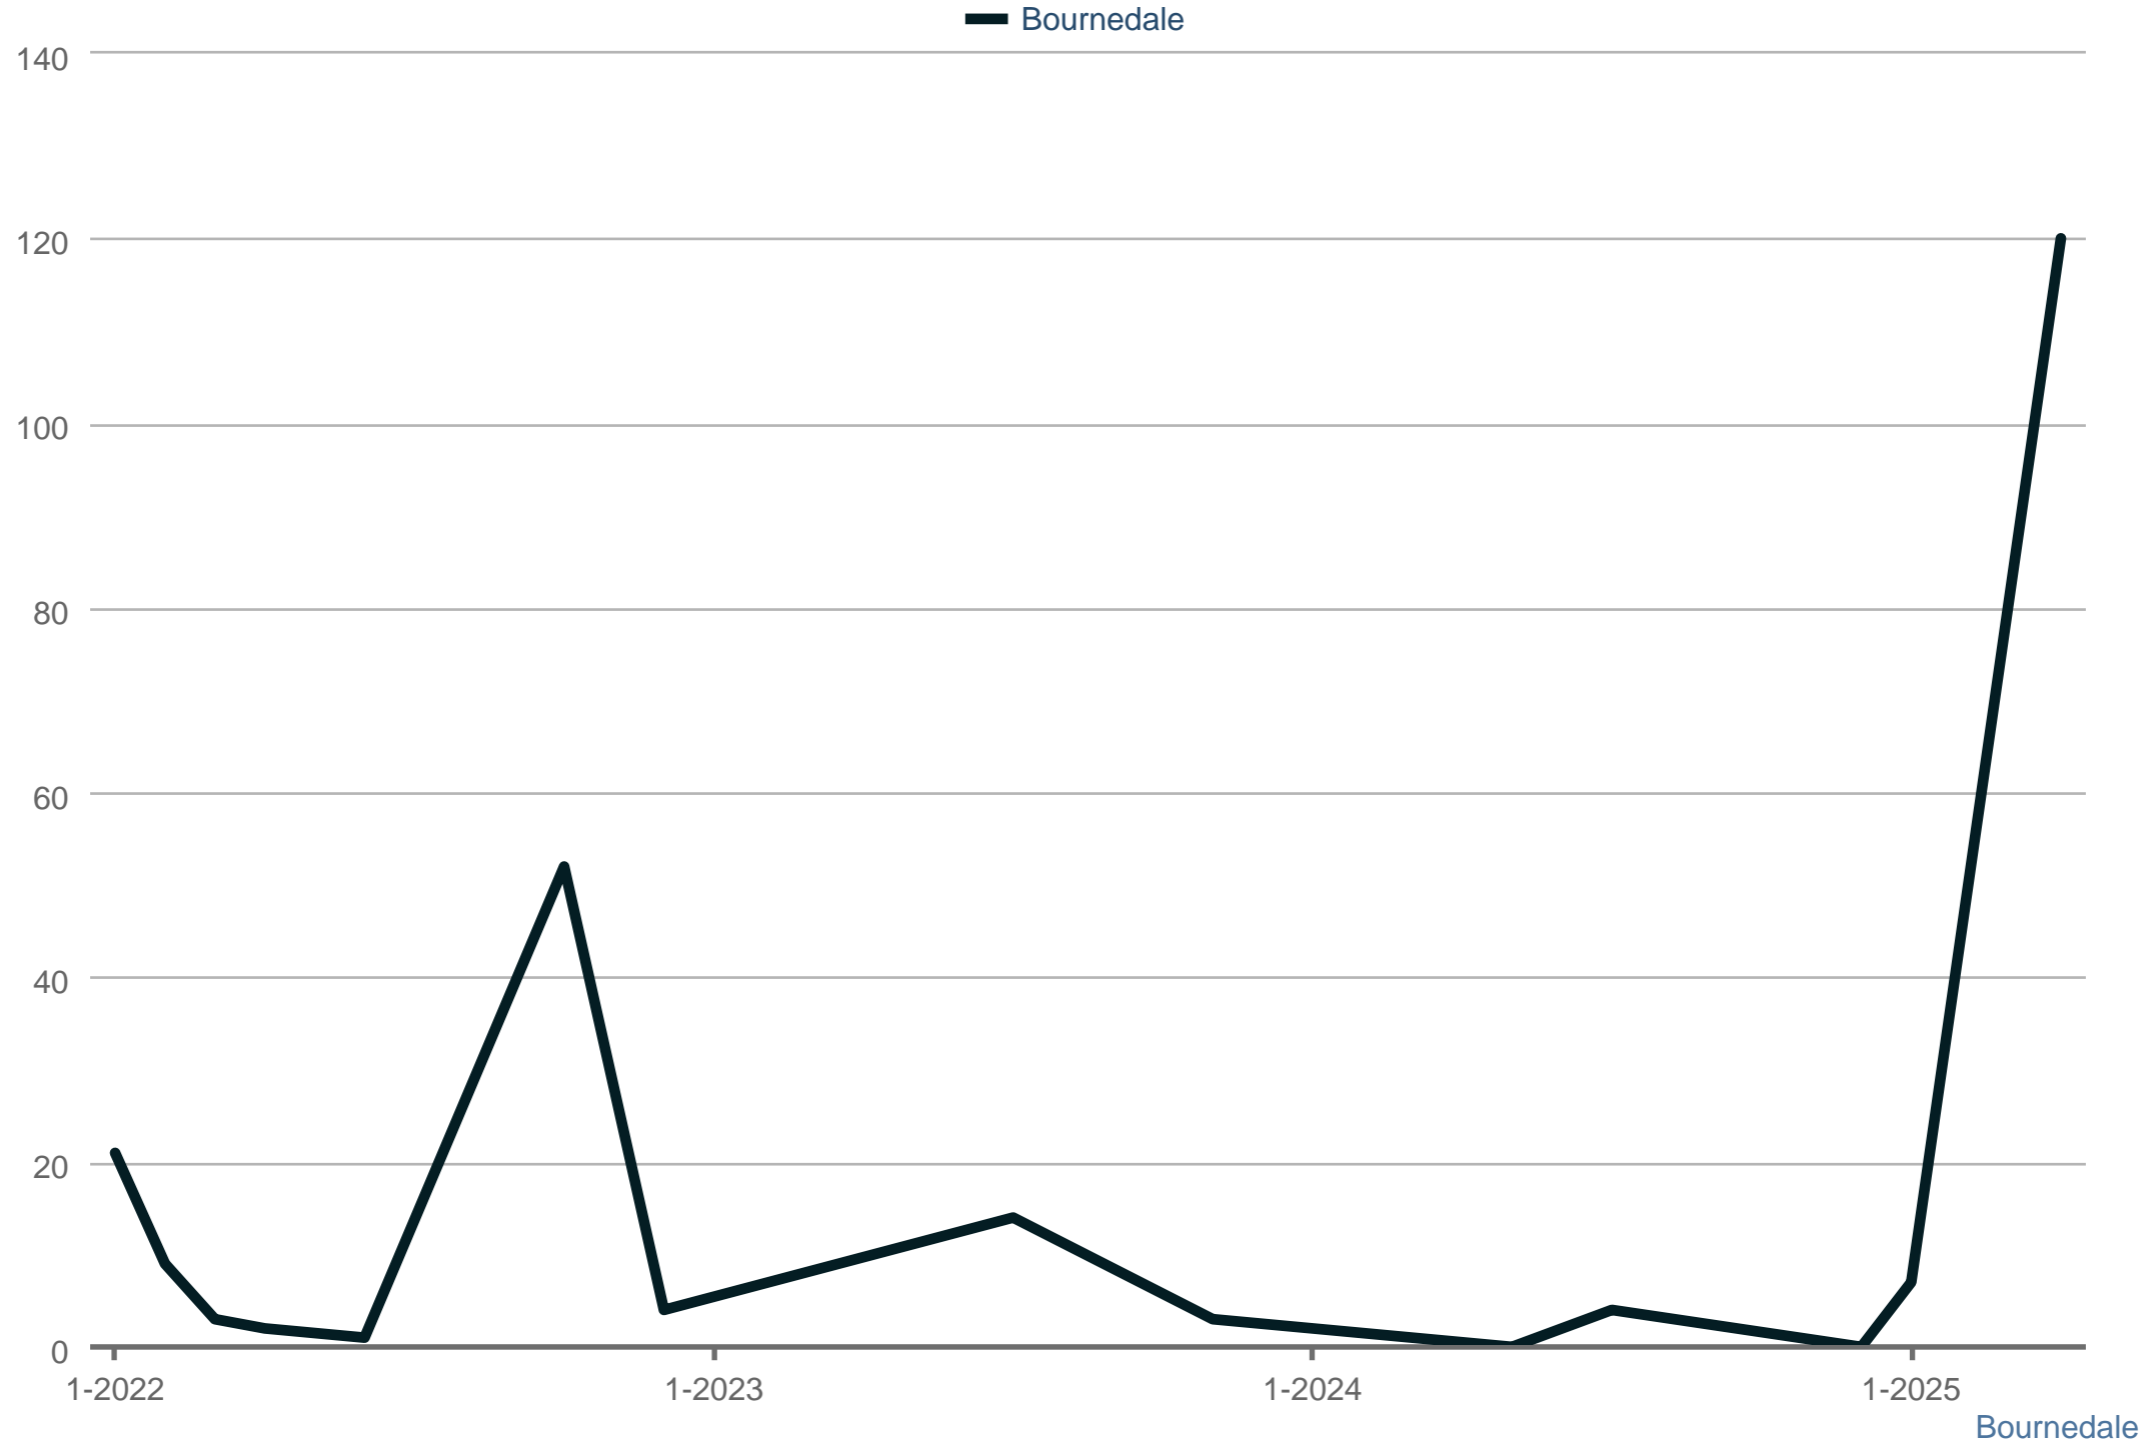

### Average Days on Market

Each data point is one month of activity. Data is from May 17, 2025.