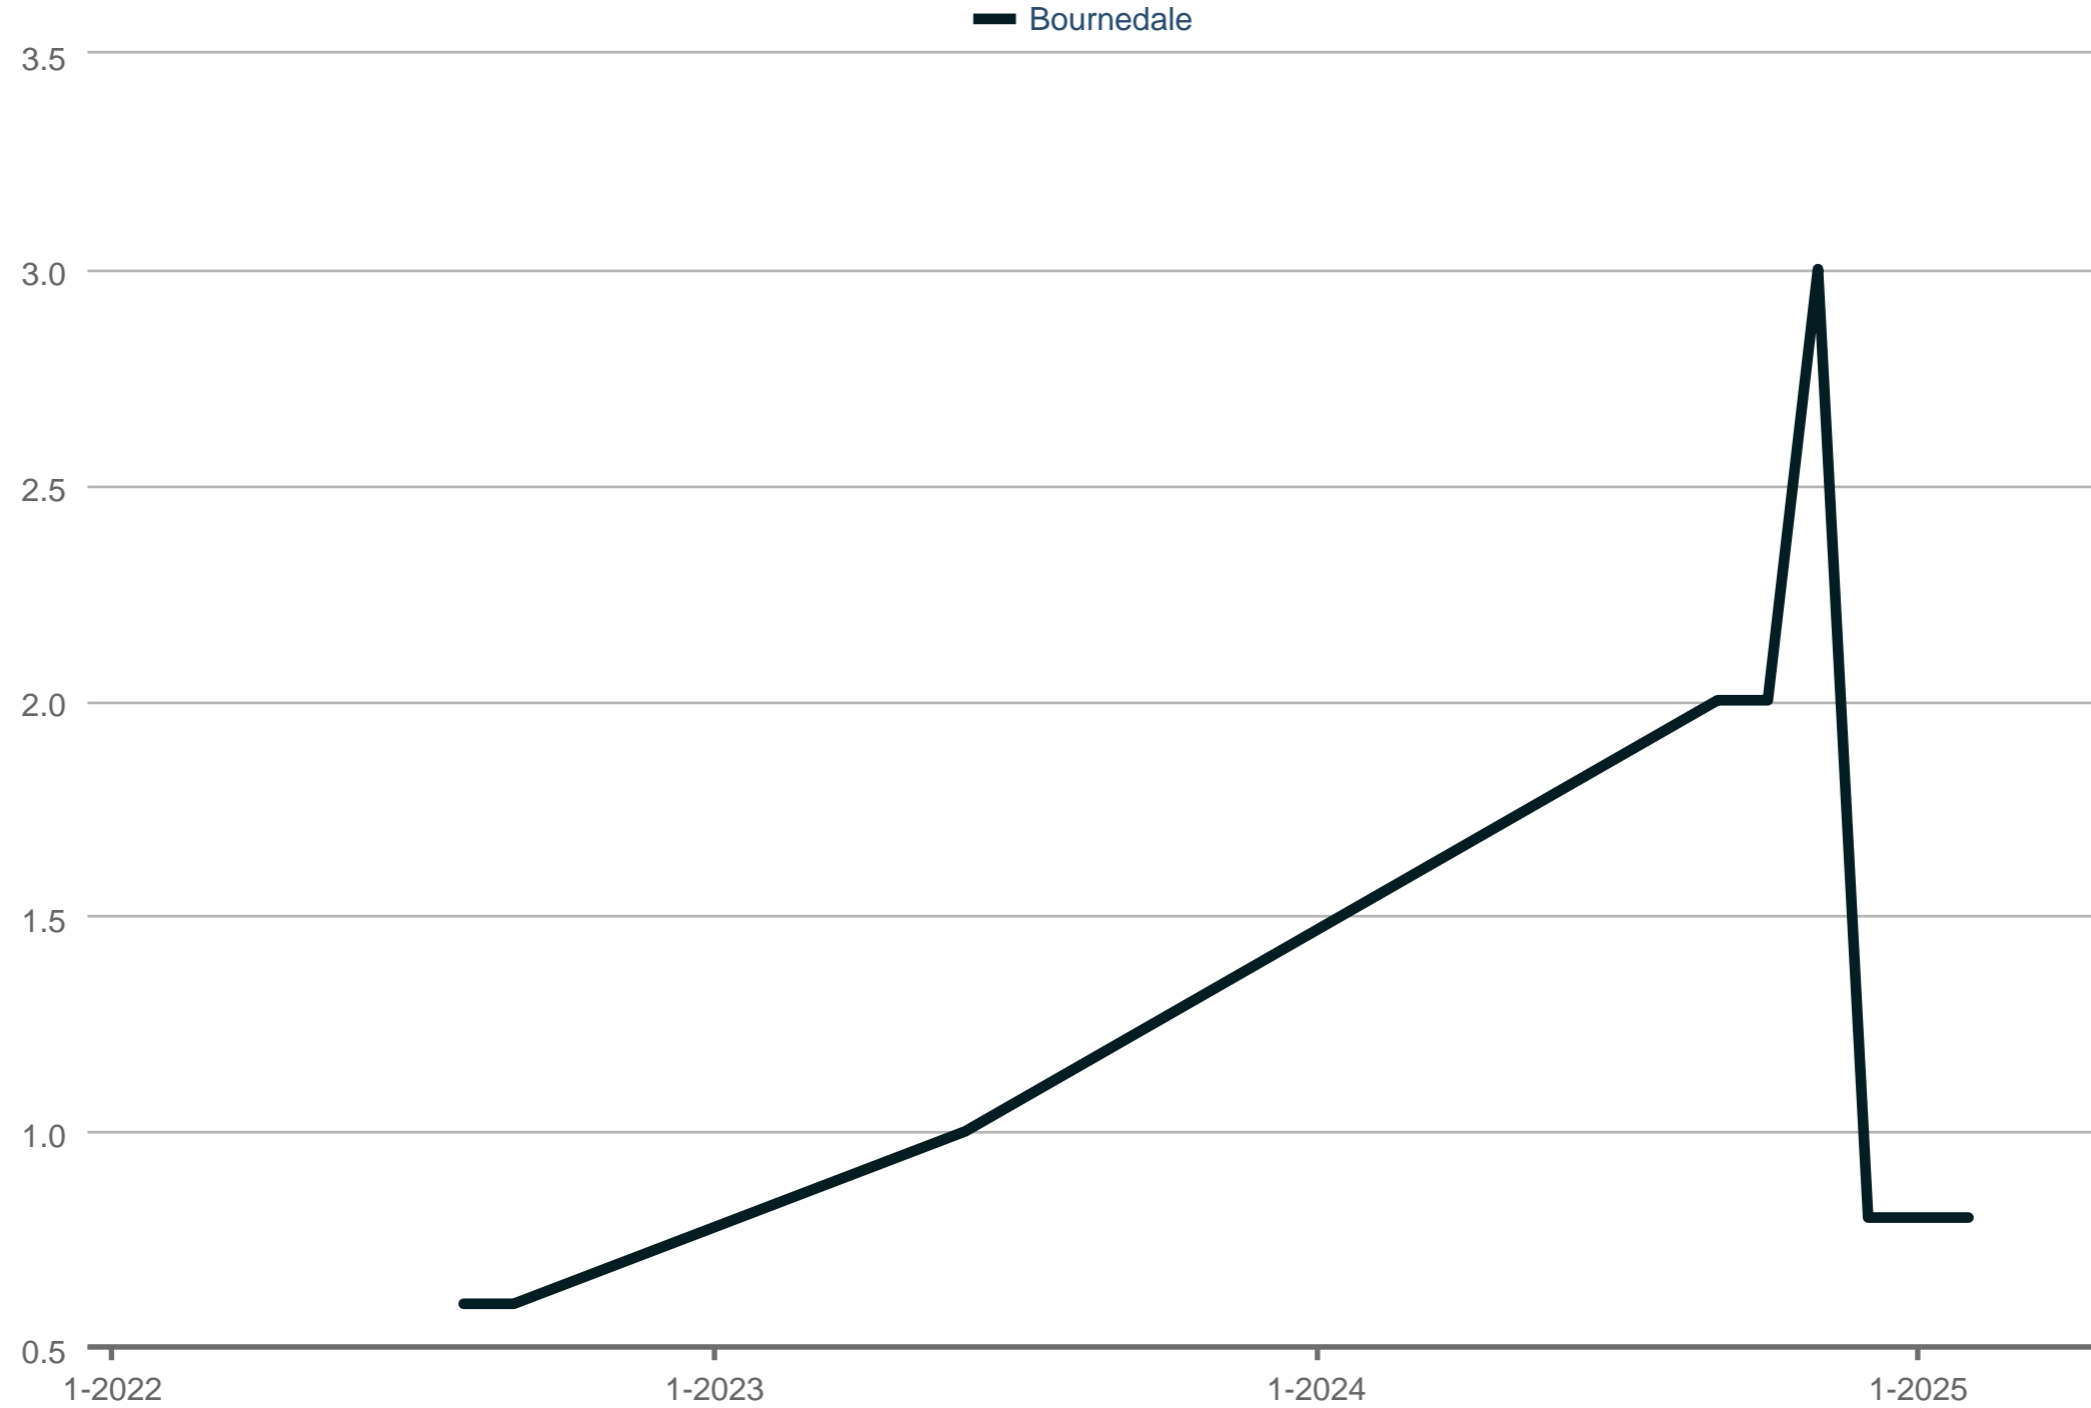

Months Supply of Homes for Sale

Bournedale
Each data point is one month of activity. Data is from May 17, 2025.