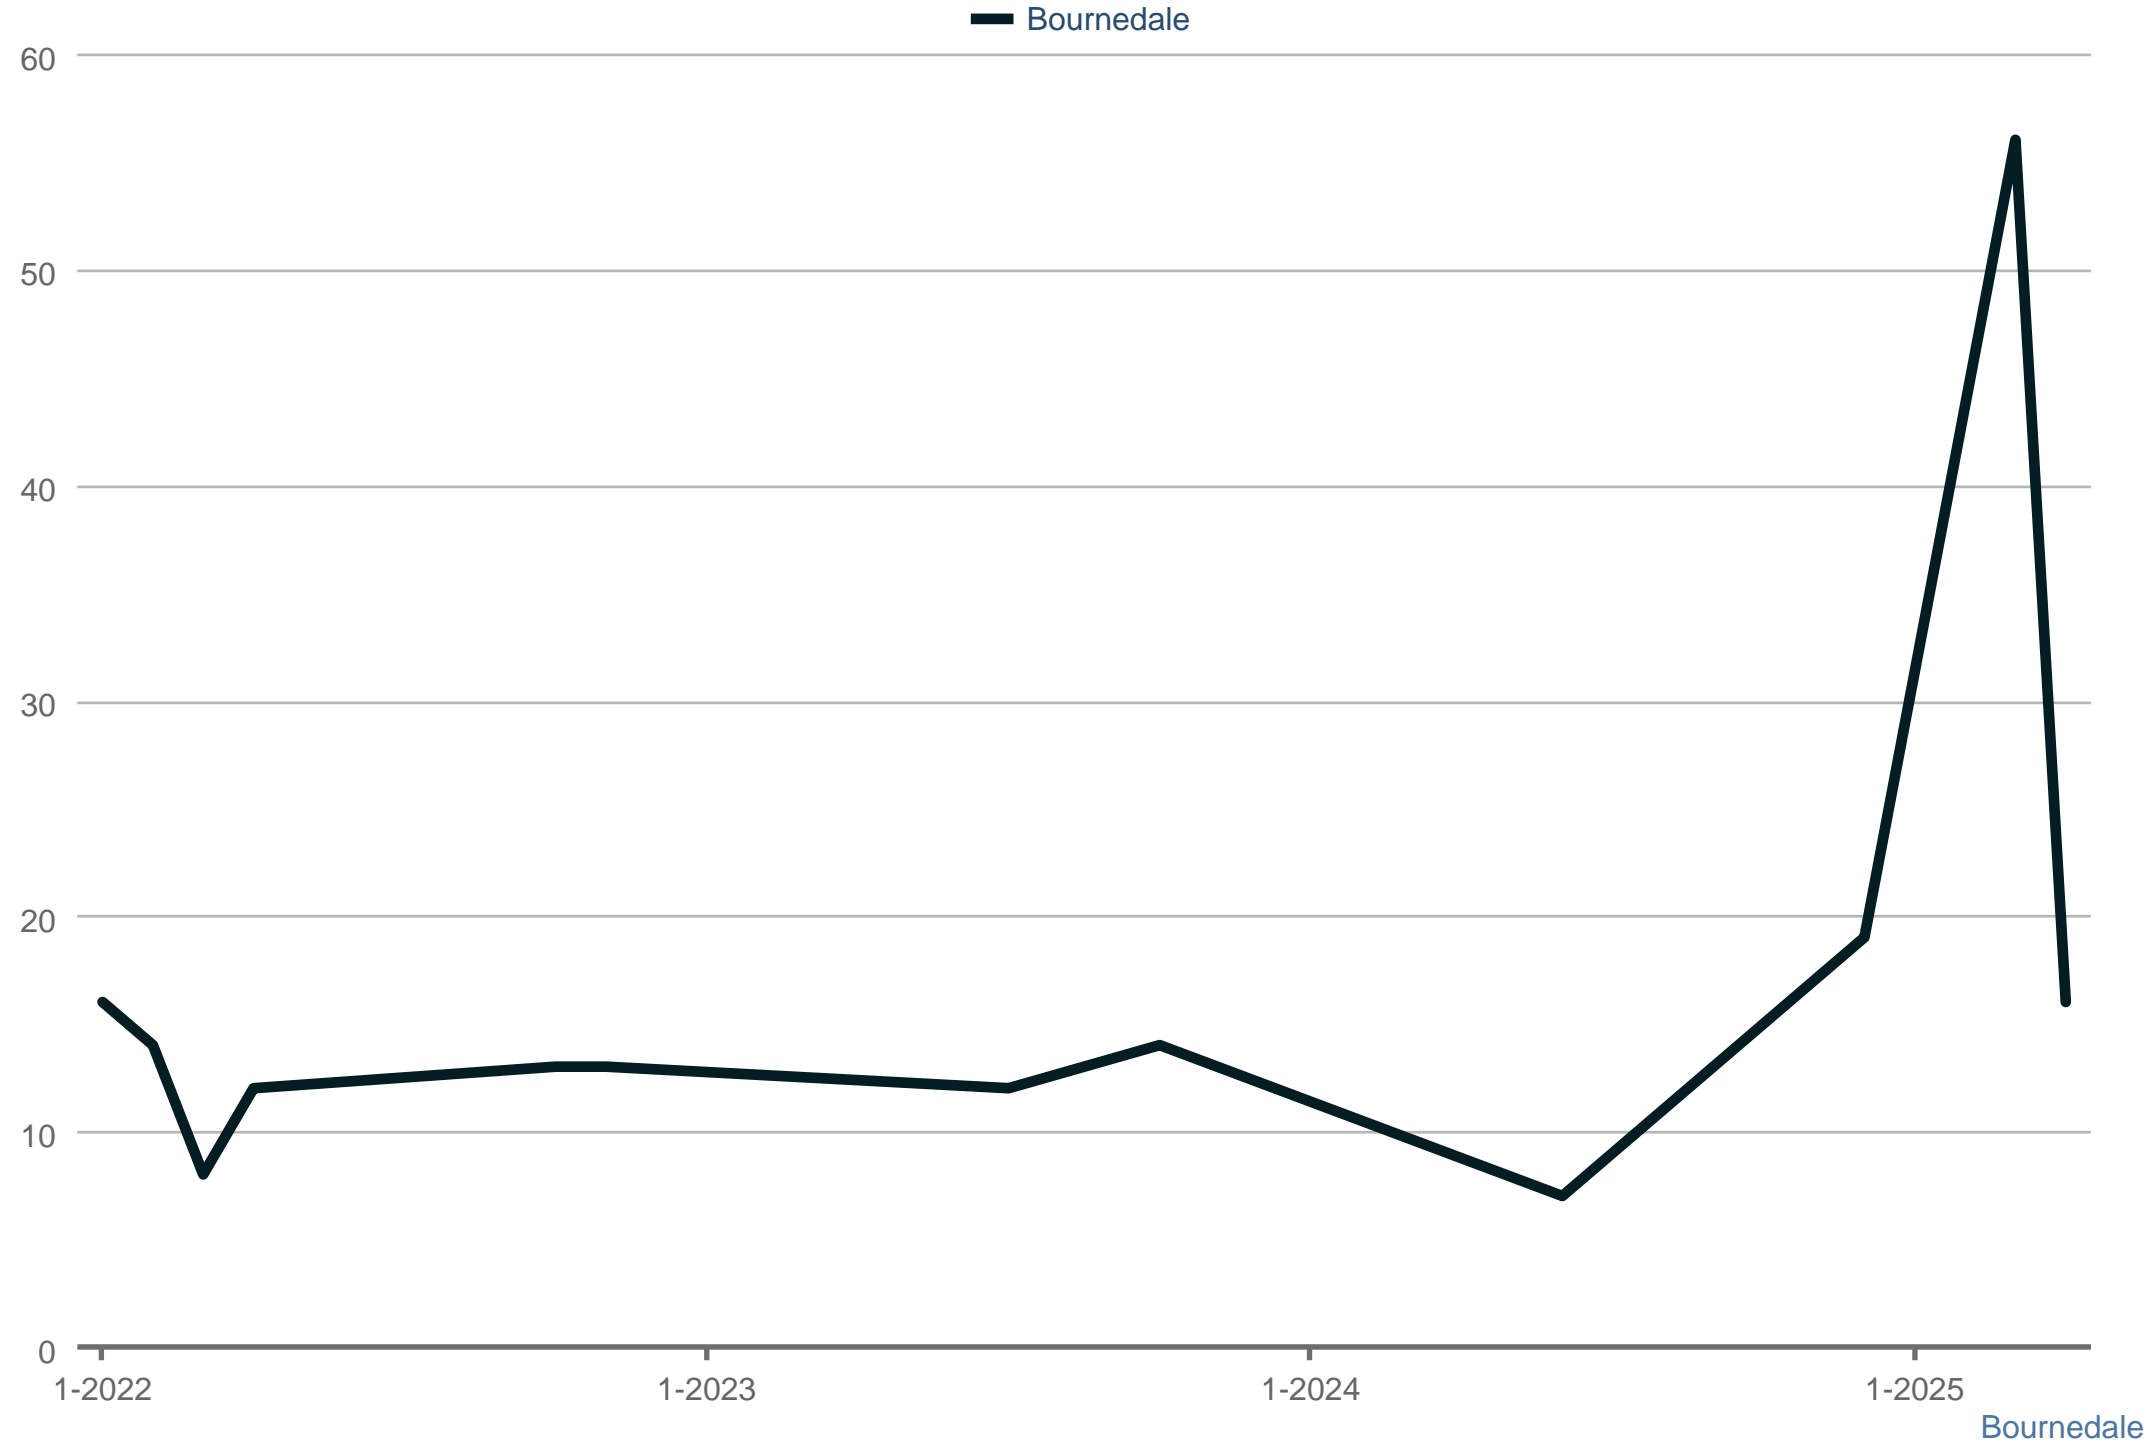

Average Showings to Pending

Each data point is one month of activity. Data is from May 17, 2025.