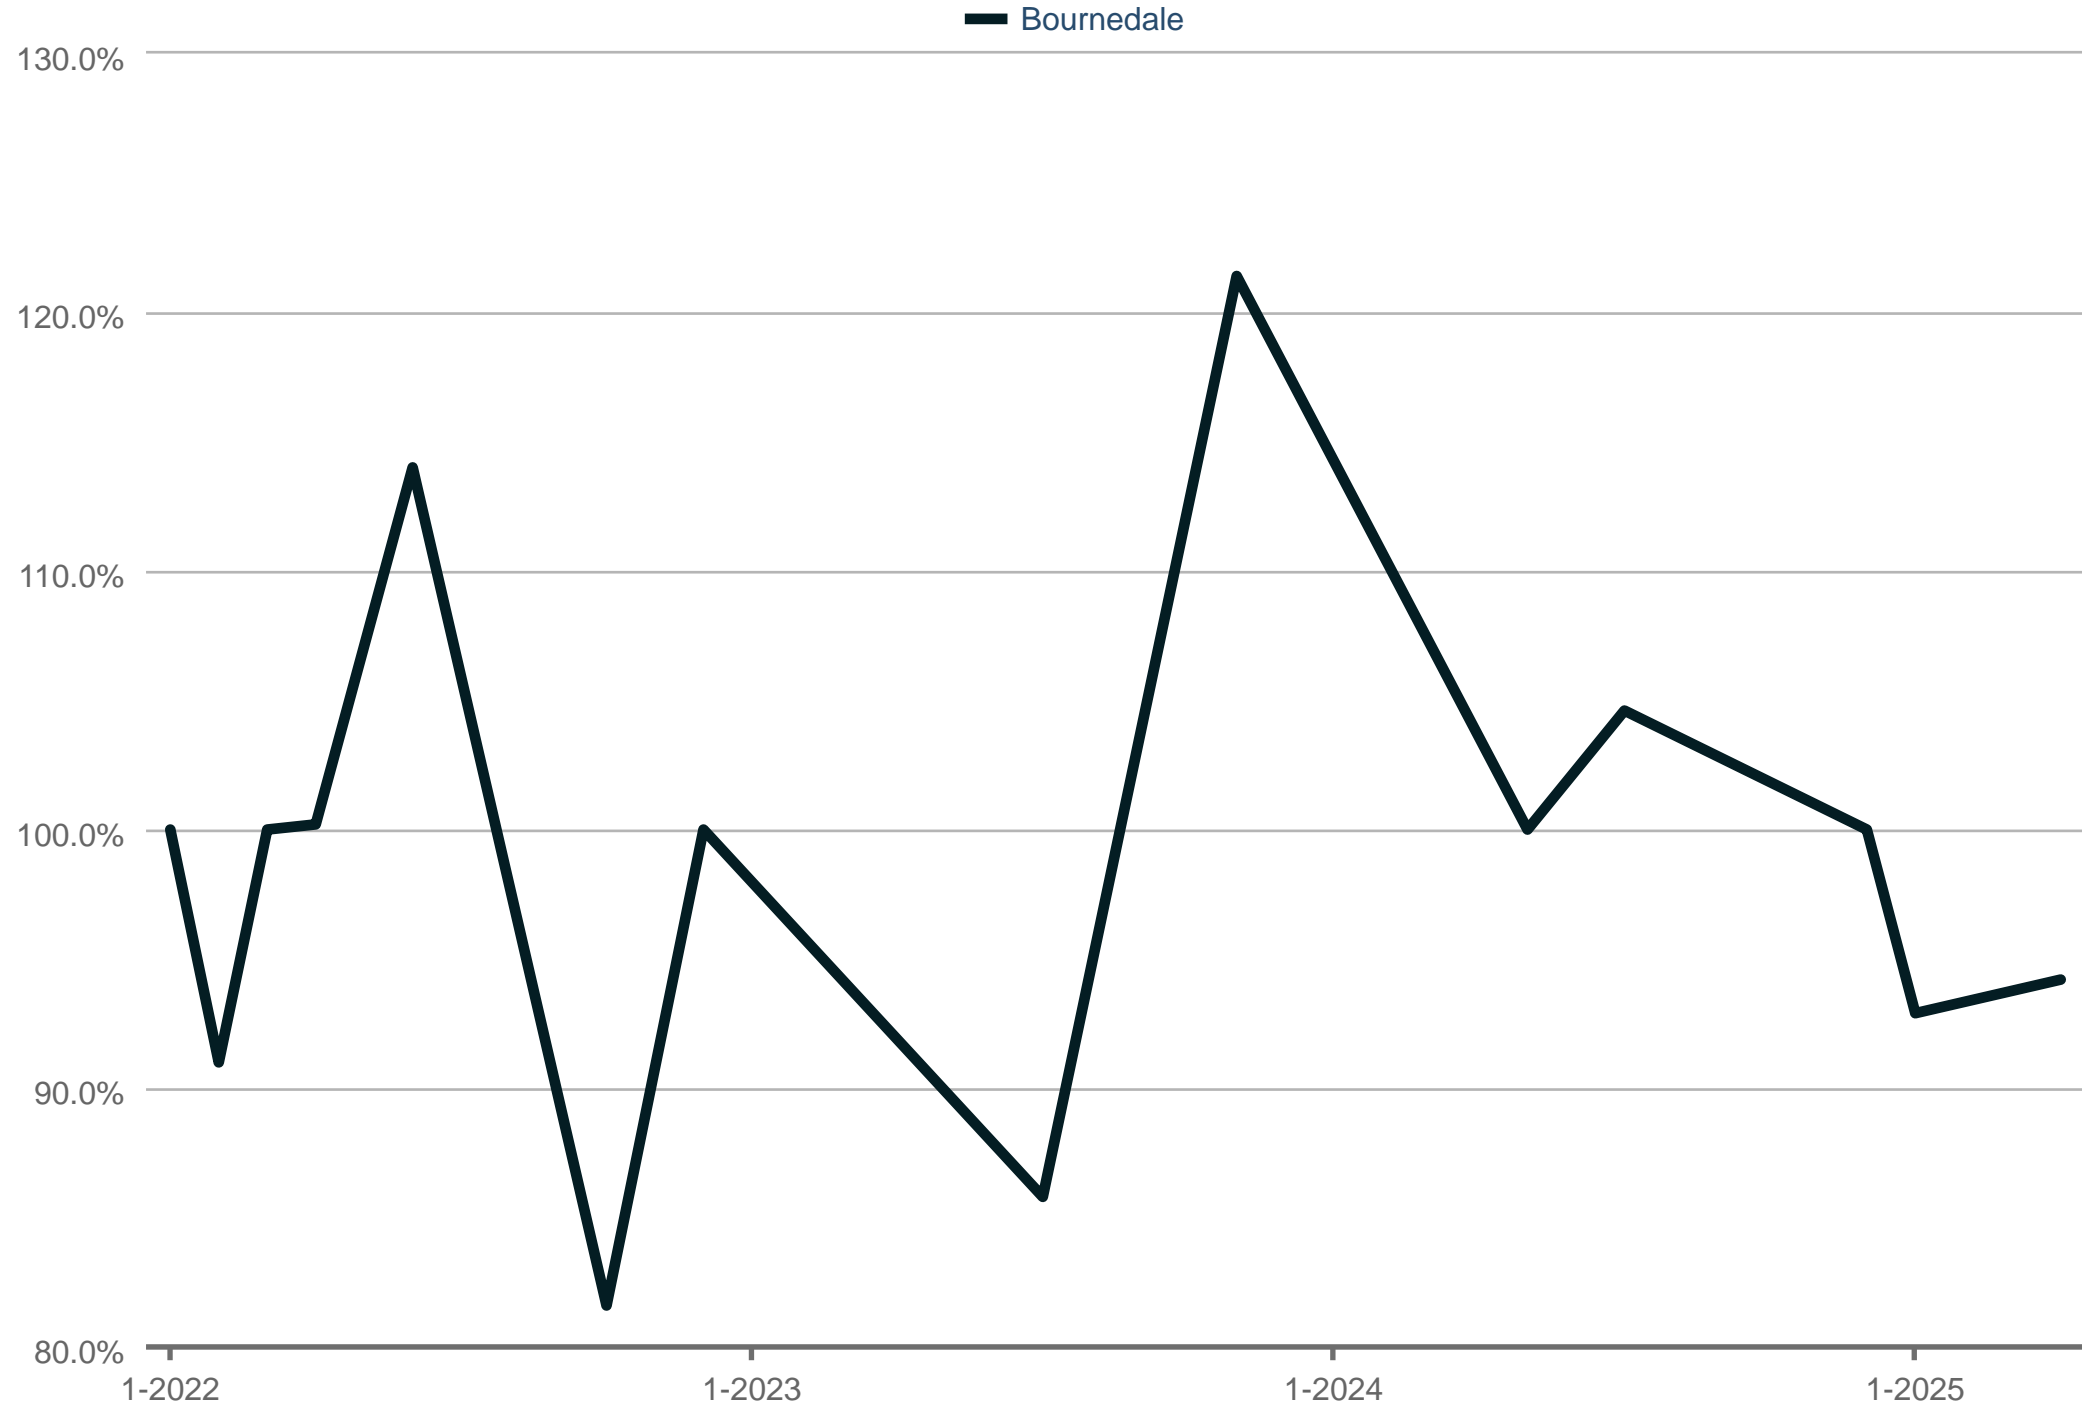

### Average Percent of Last Original Price

Each data point is one month of activity. Data is from May 17, 2025.