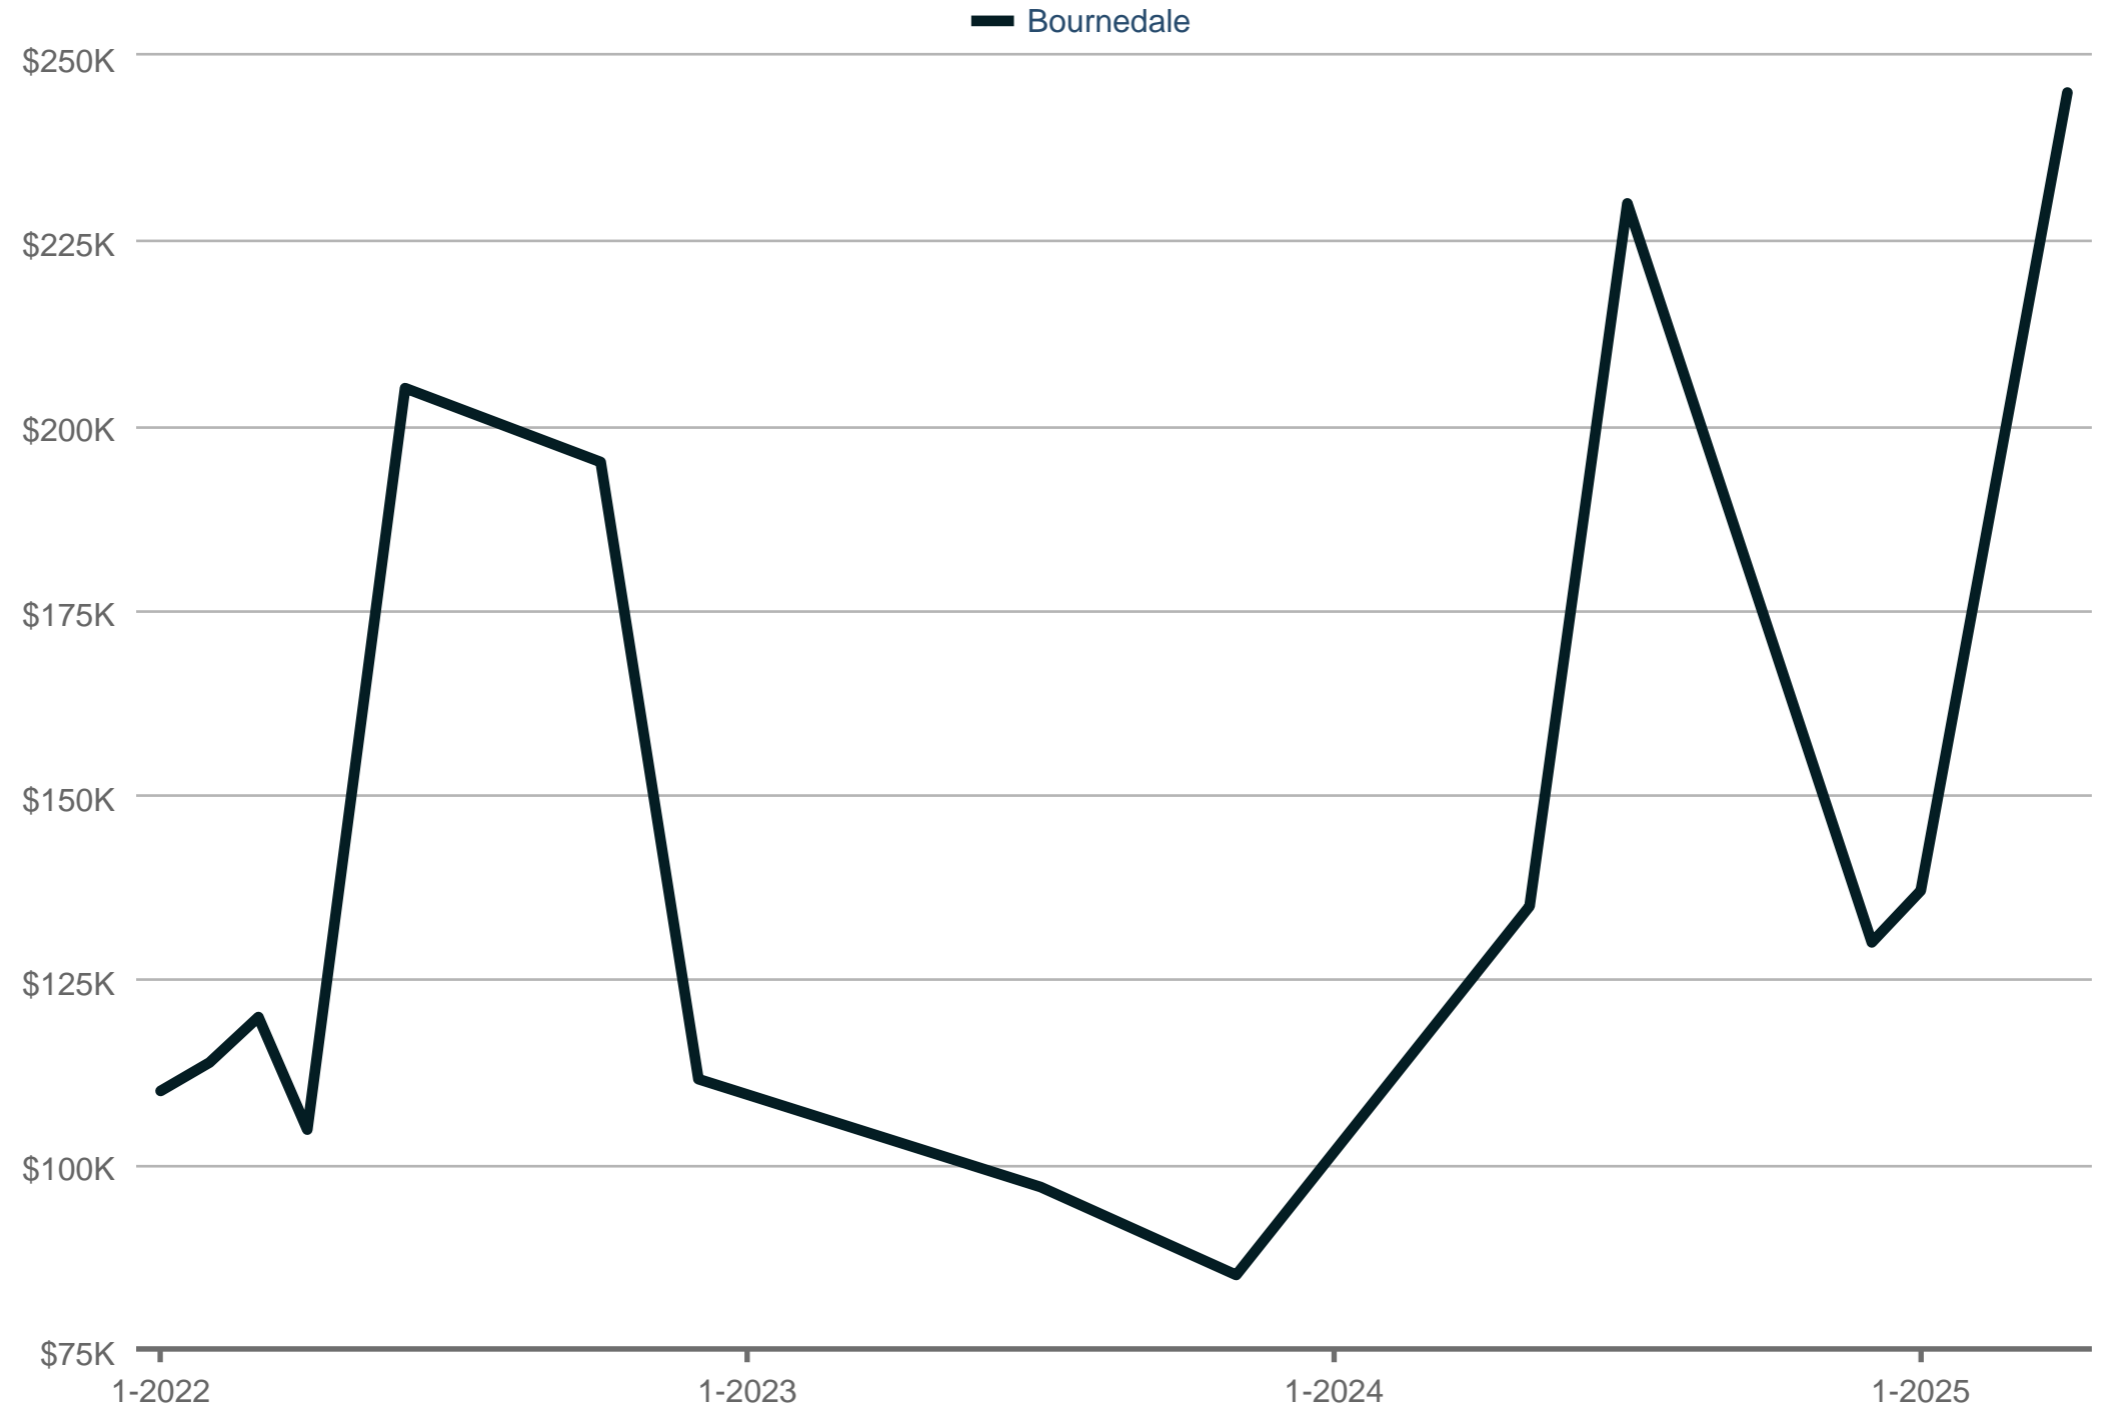

Average Sales Price

Bournedale

Each data point is one month of activity. Data is from May 17, 2025.