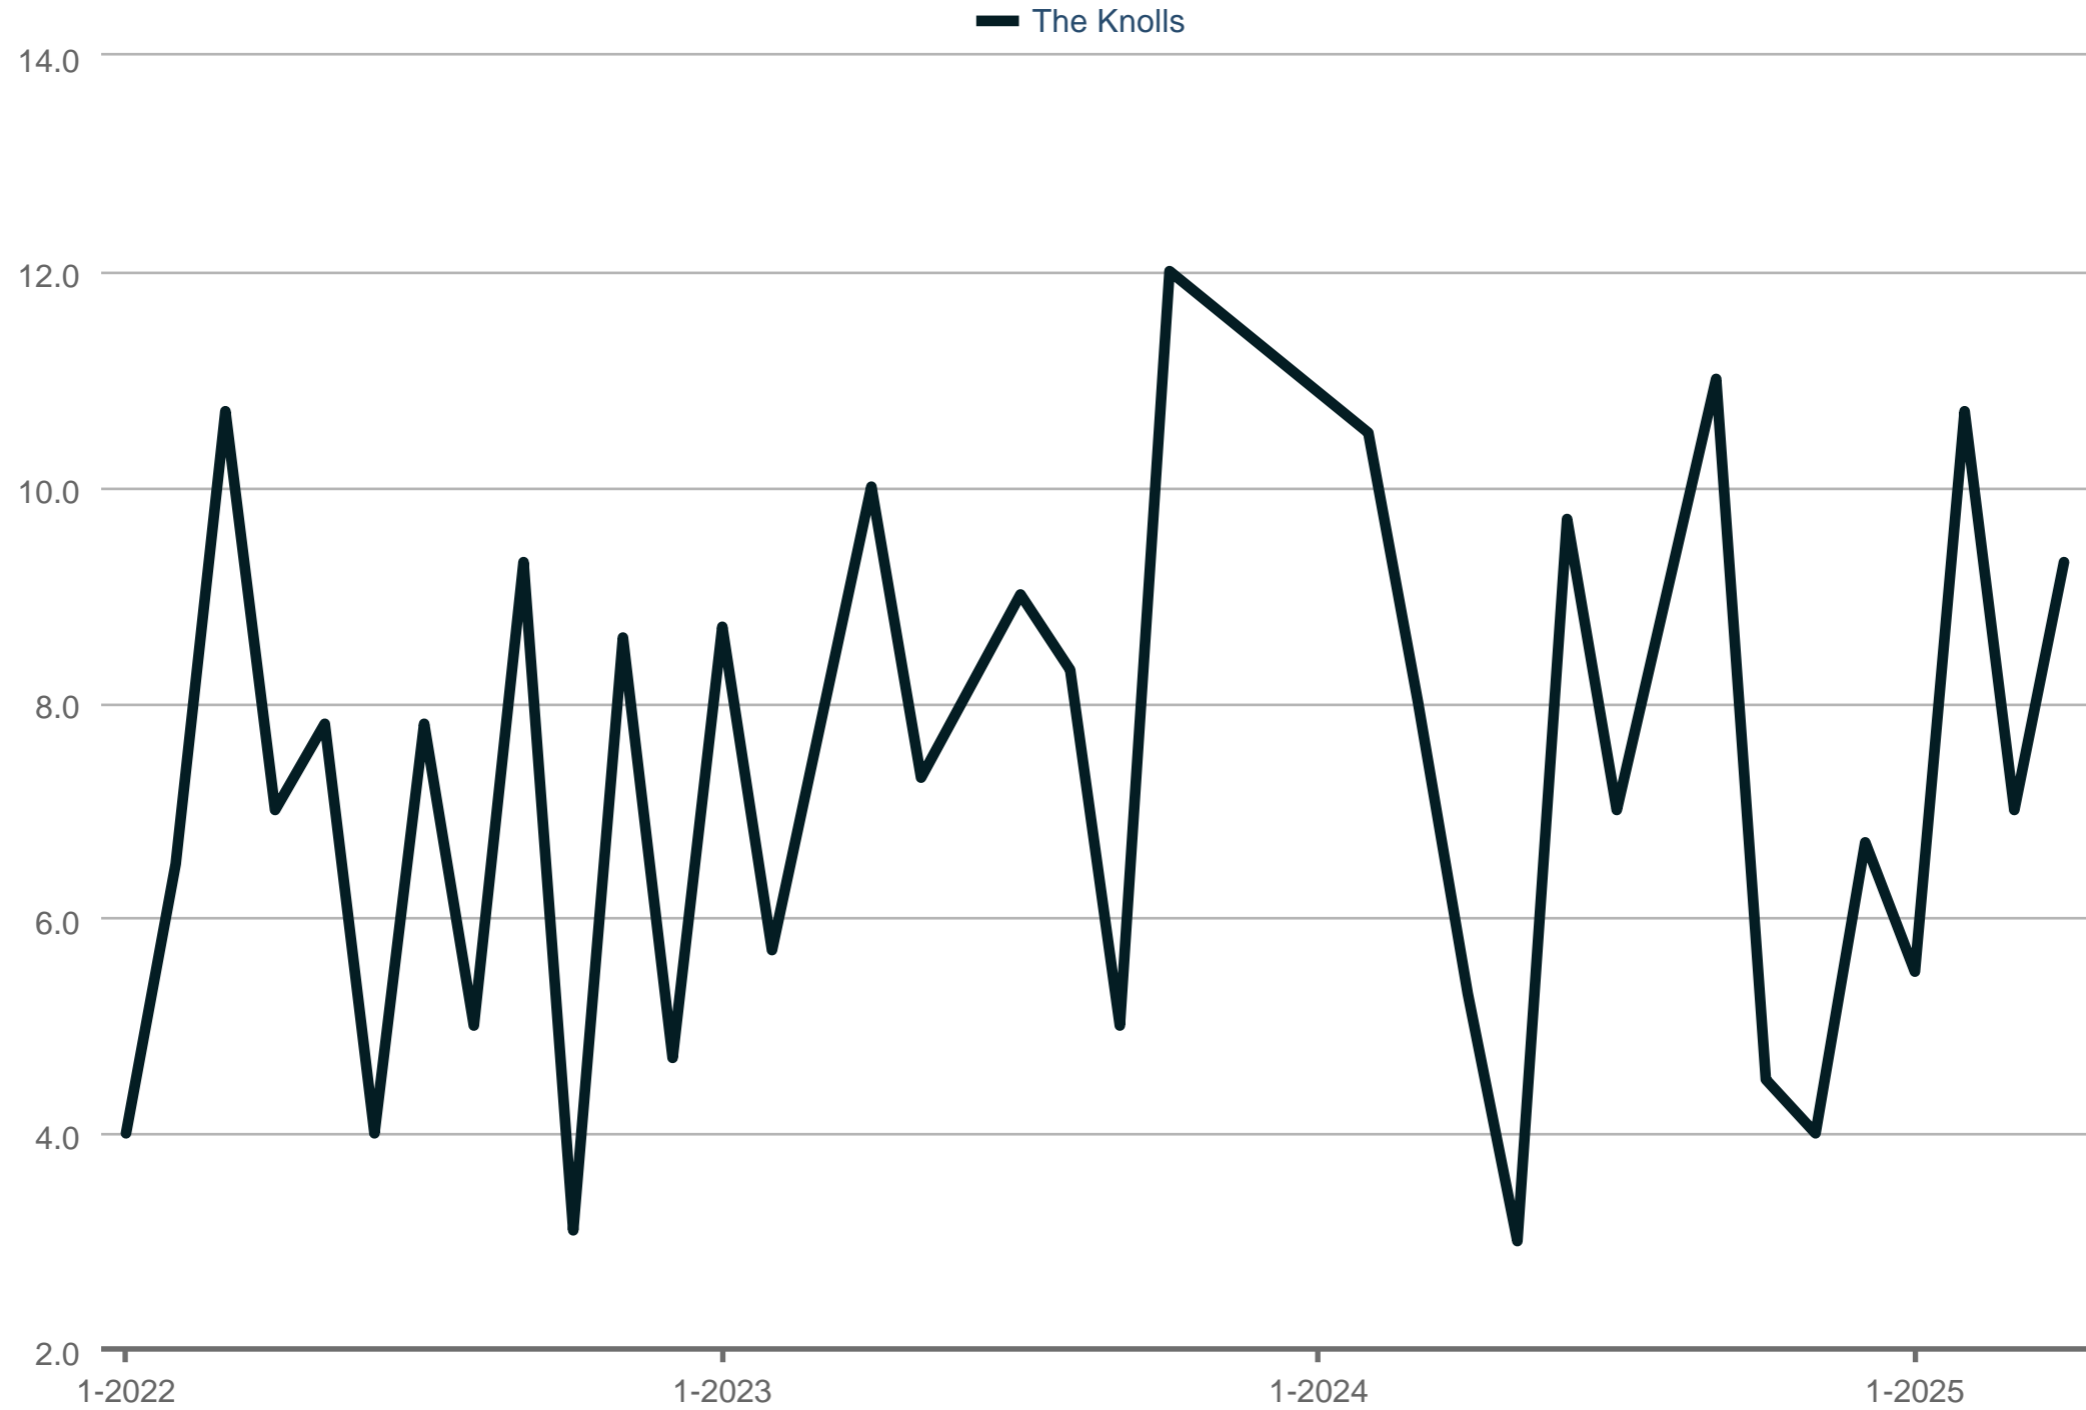

Showings Per Listing

The Knolls

Each data point is one month of activity. Data is from May 17, 2025.