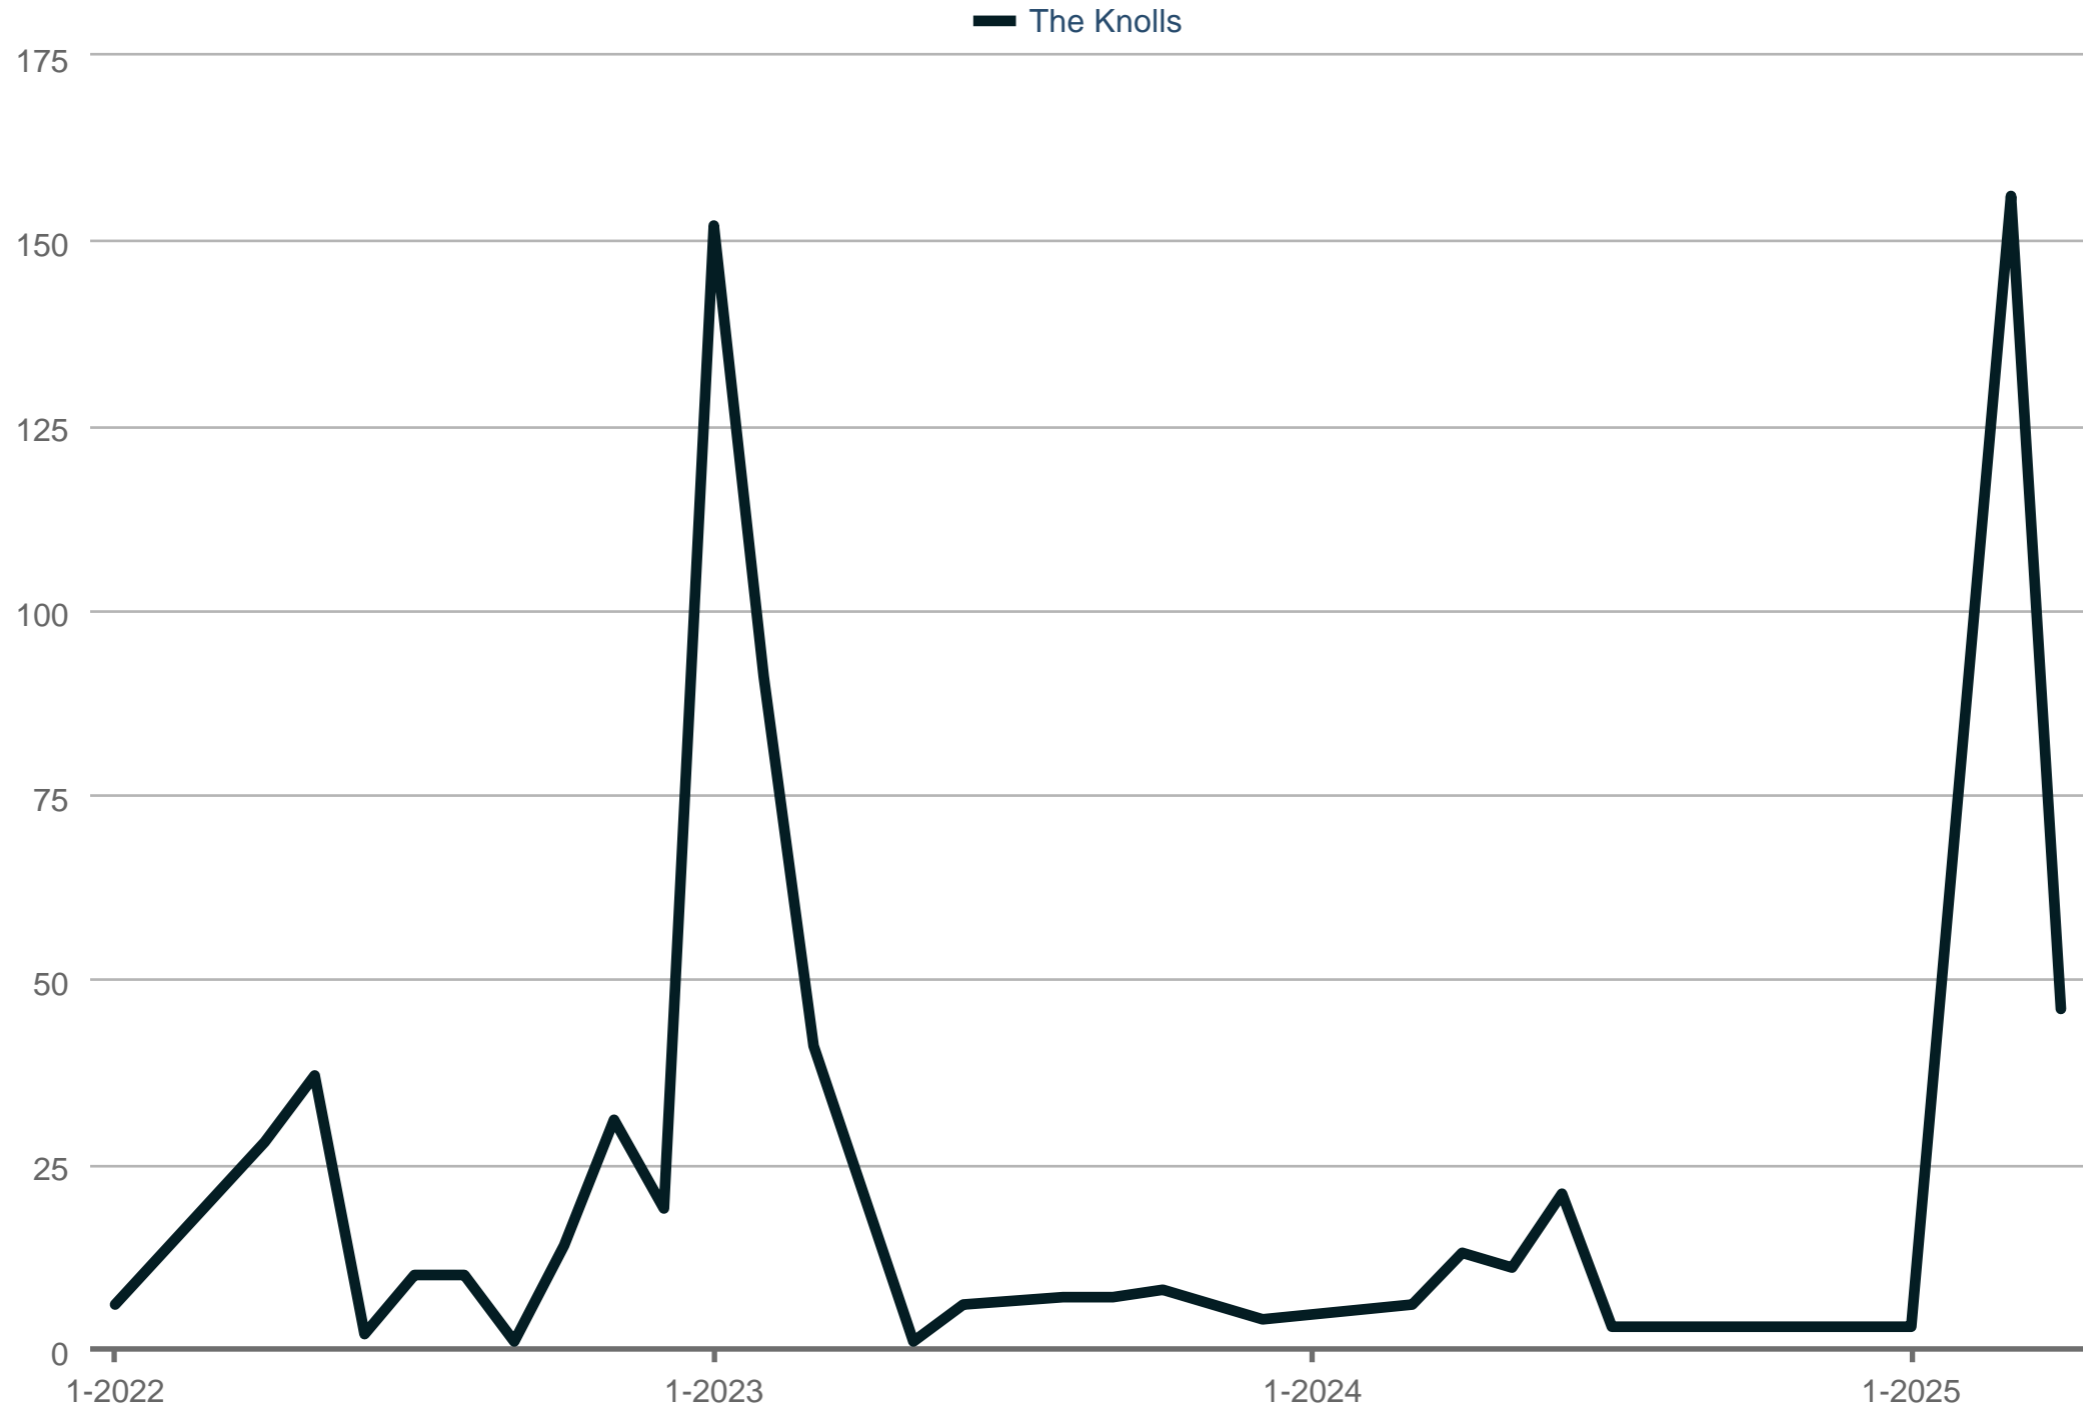

Average Days on Market

The Knolls

Each data point is one month of activity. Data is from May 17, 2025.