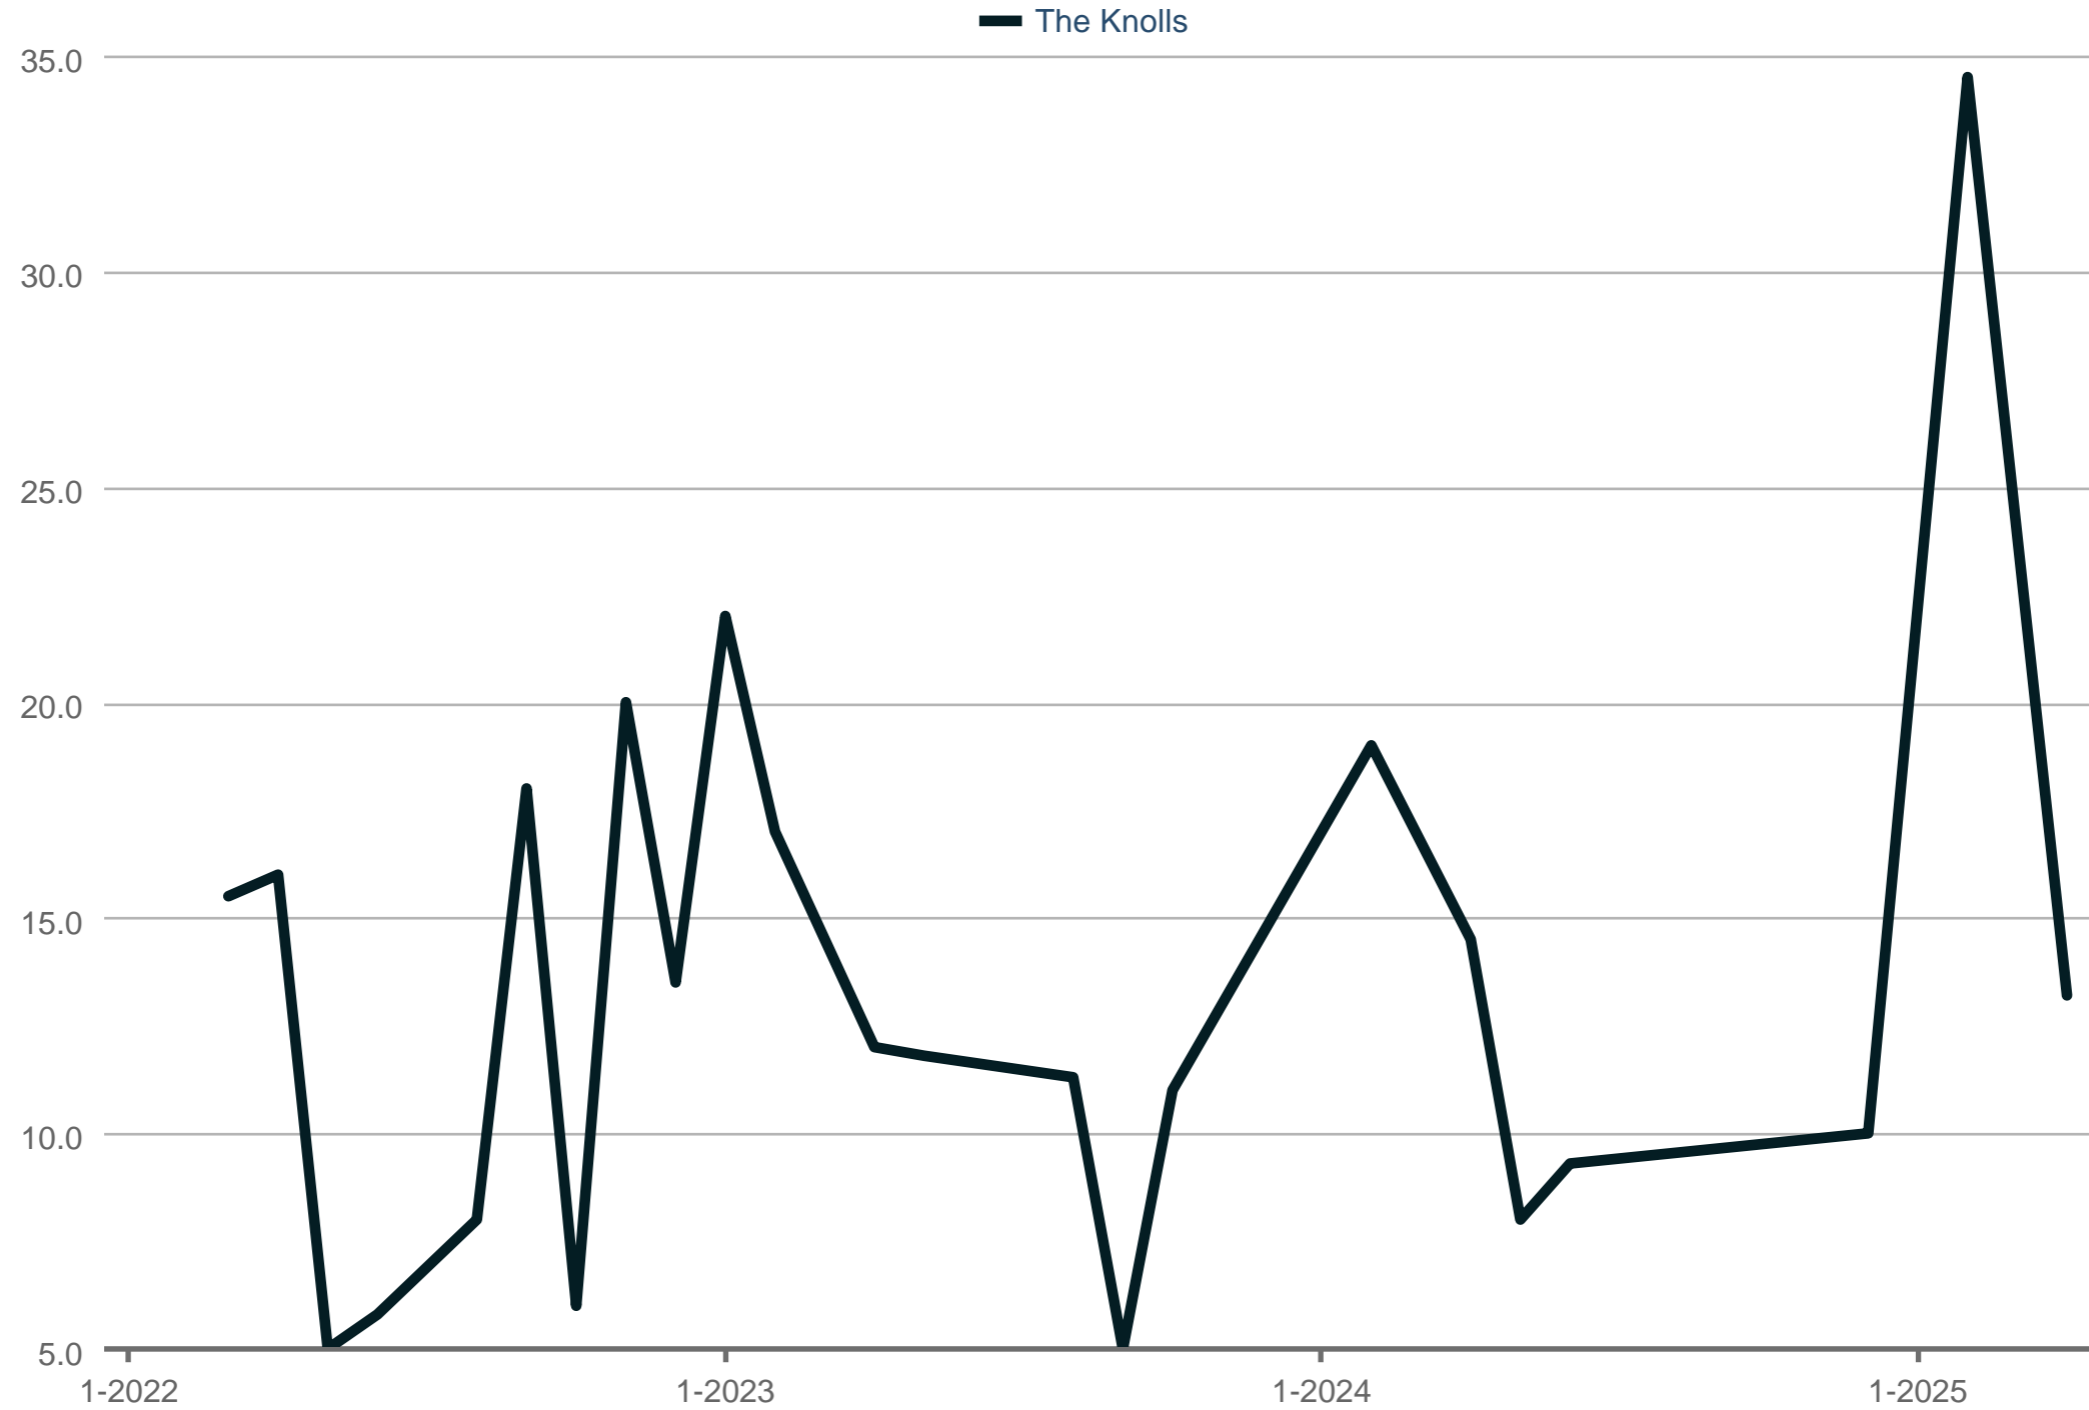

Average Showings to Pending

Each data point is one month of activity. Data is from May 17, 2025.