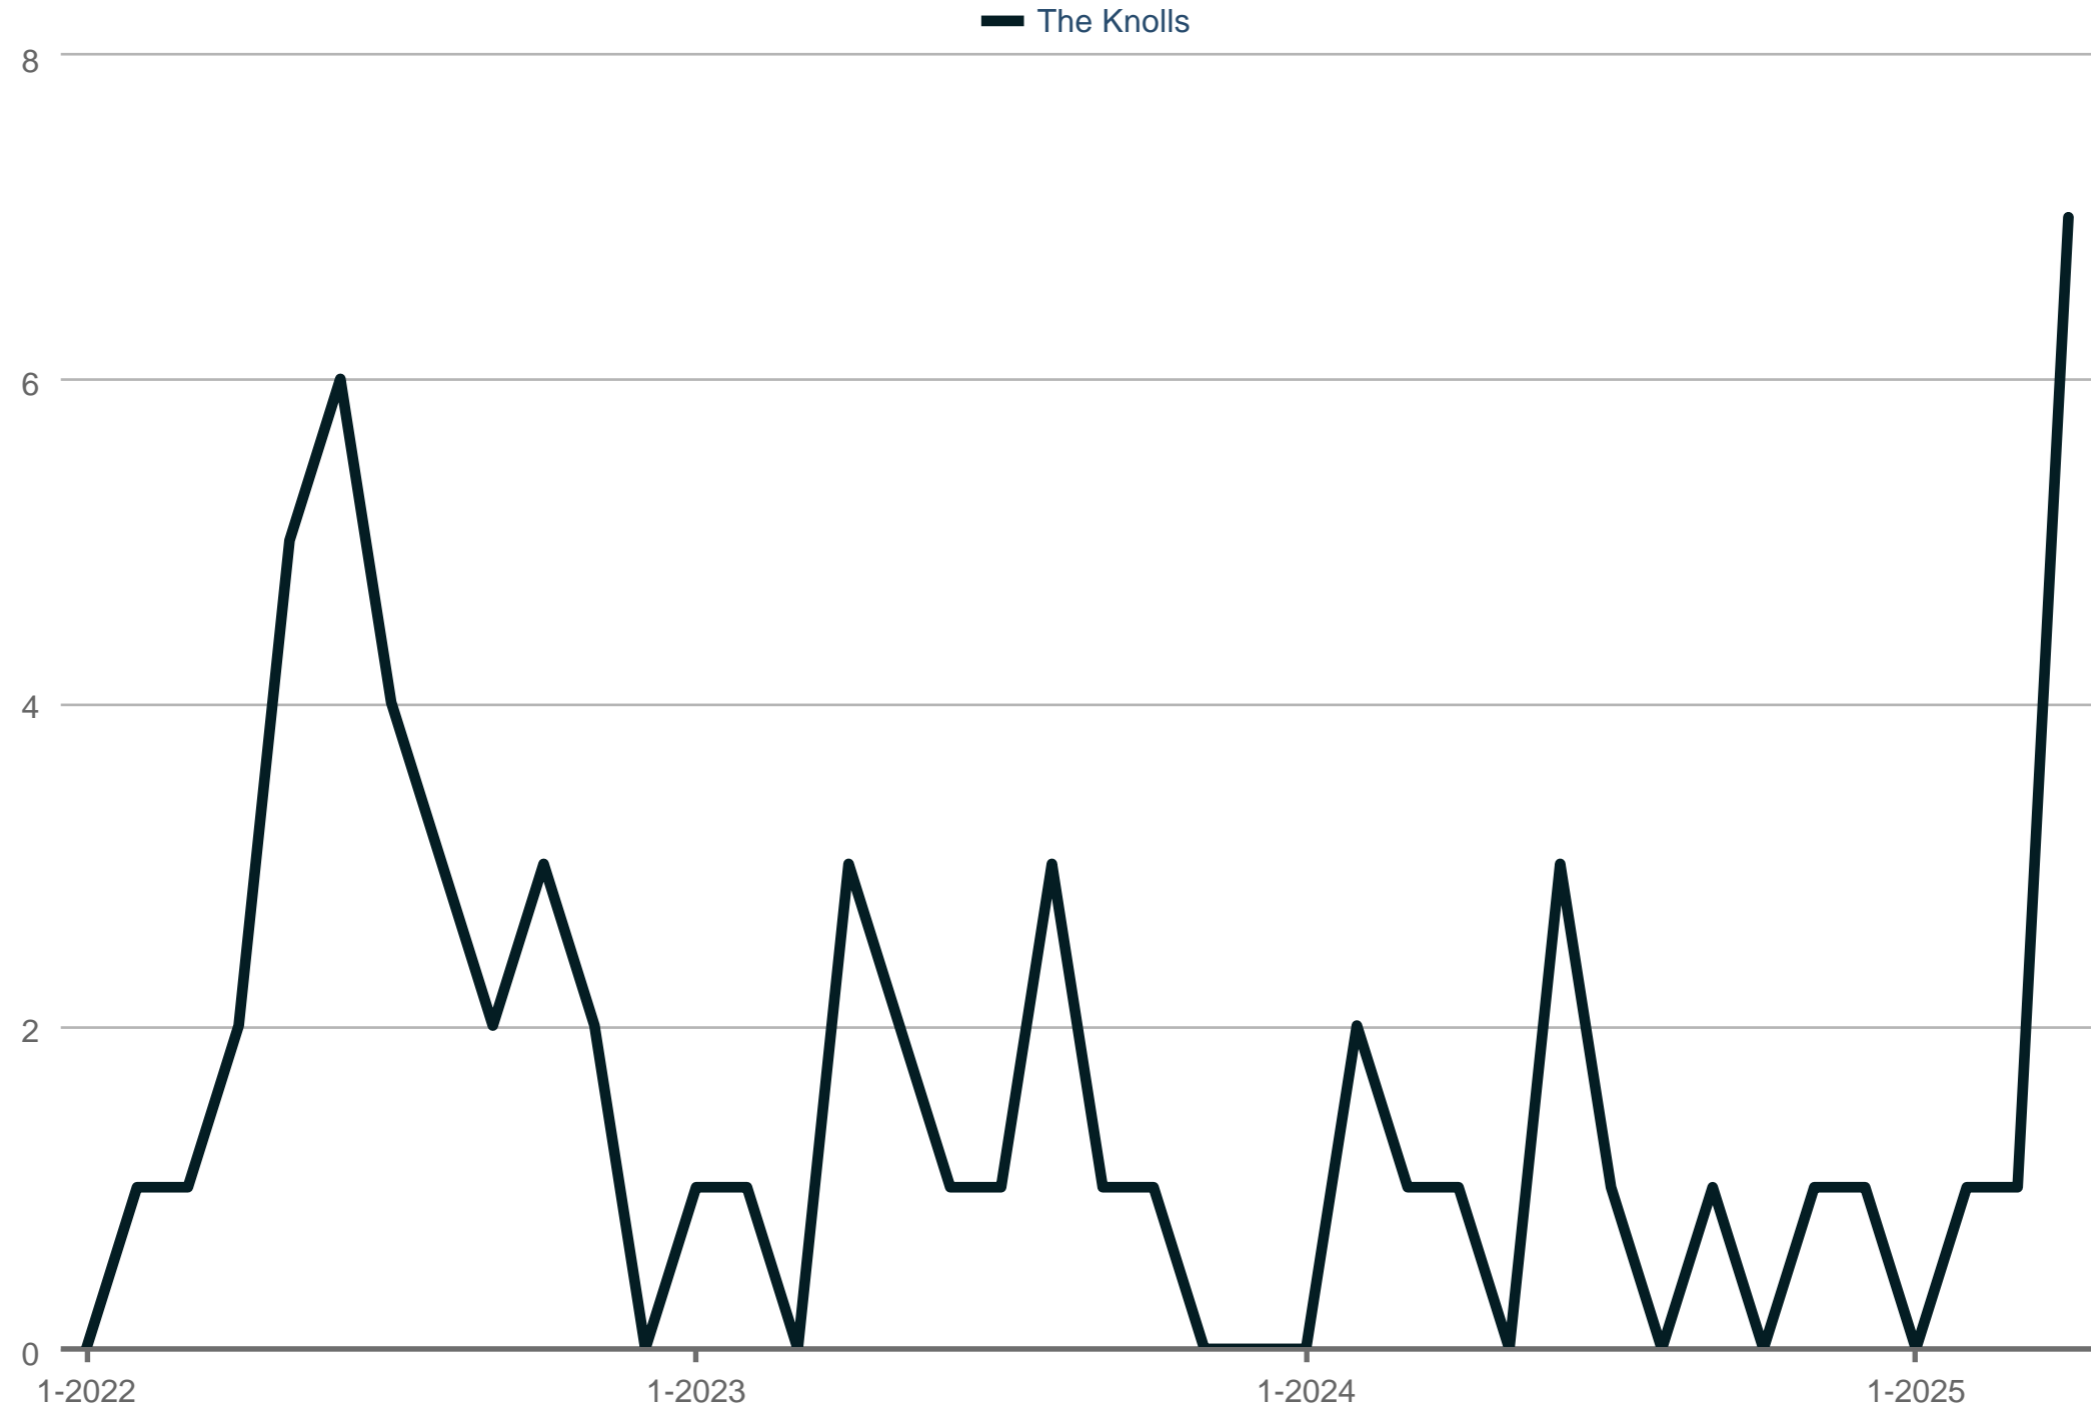

New Listings

The Knolls

Each data point is one month of activity. Data is from May 17, 2025.