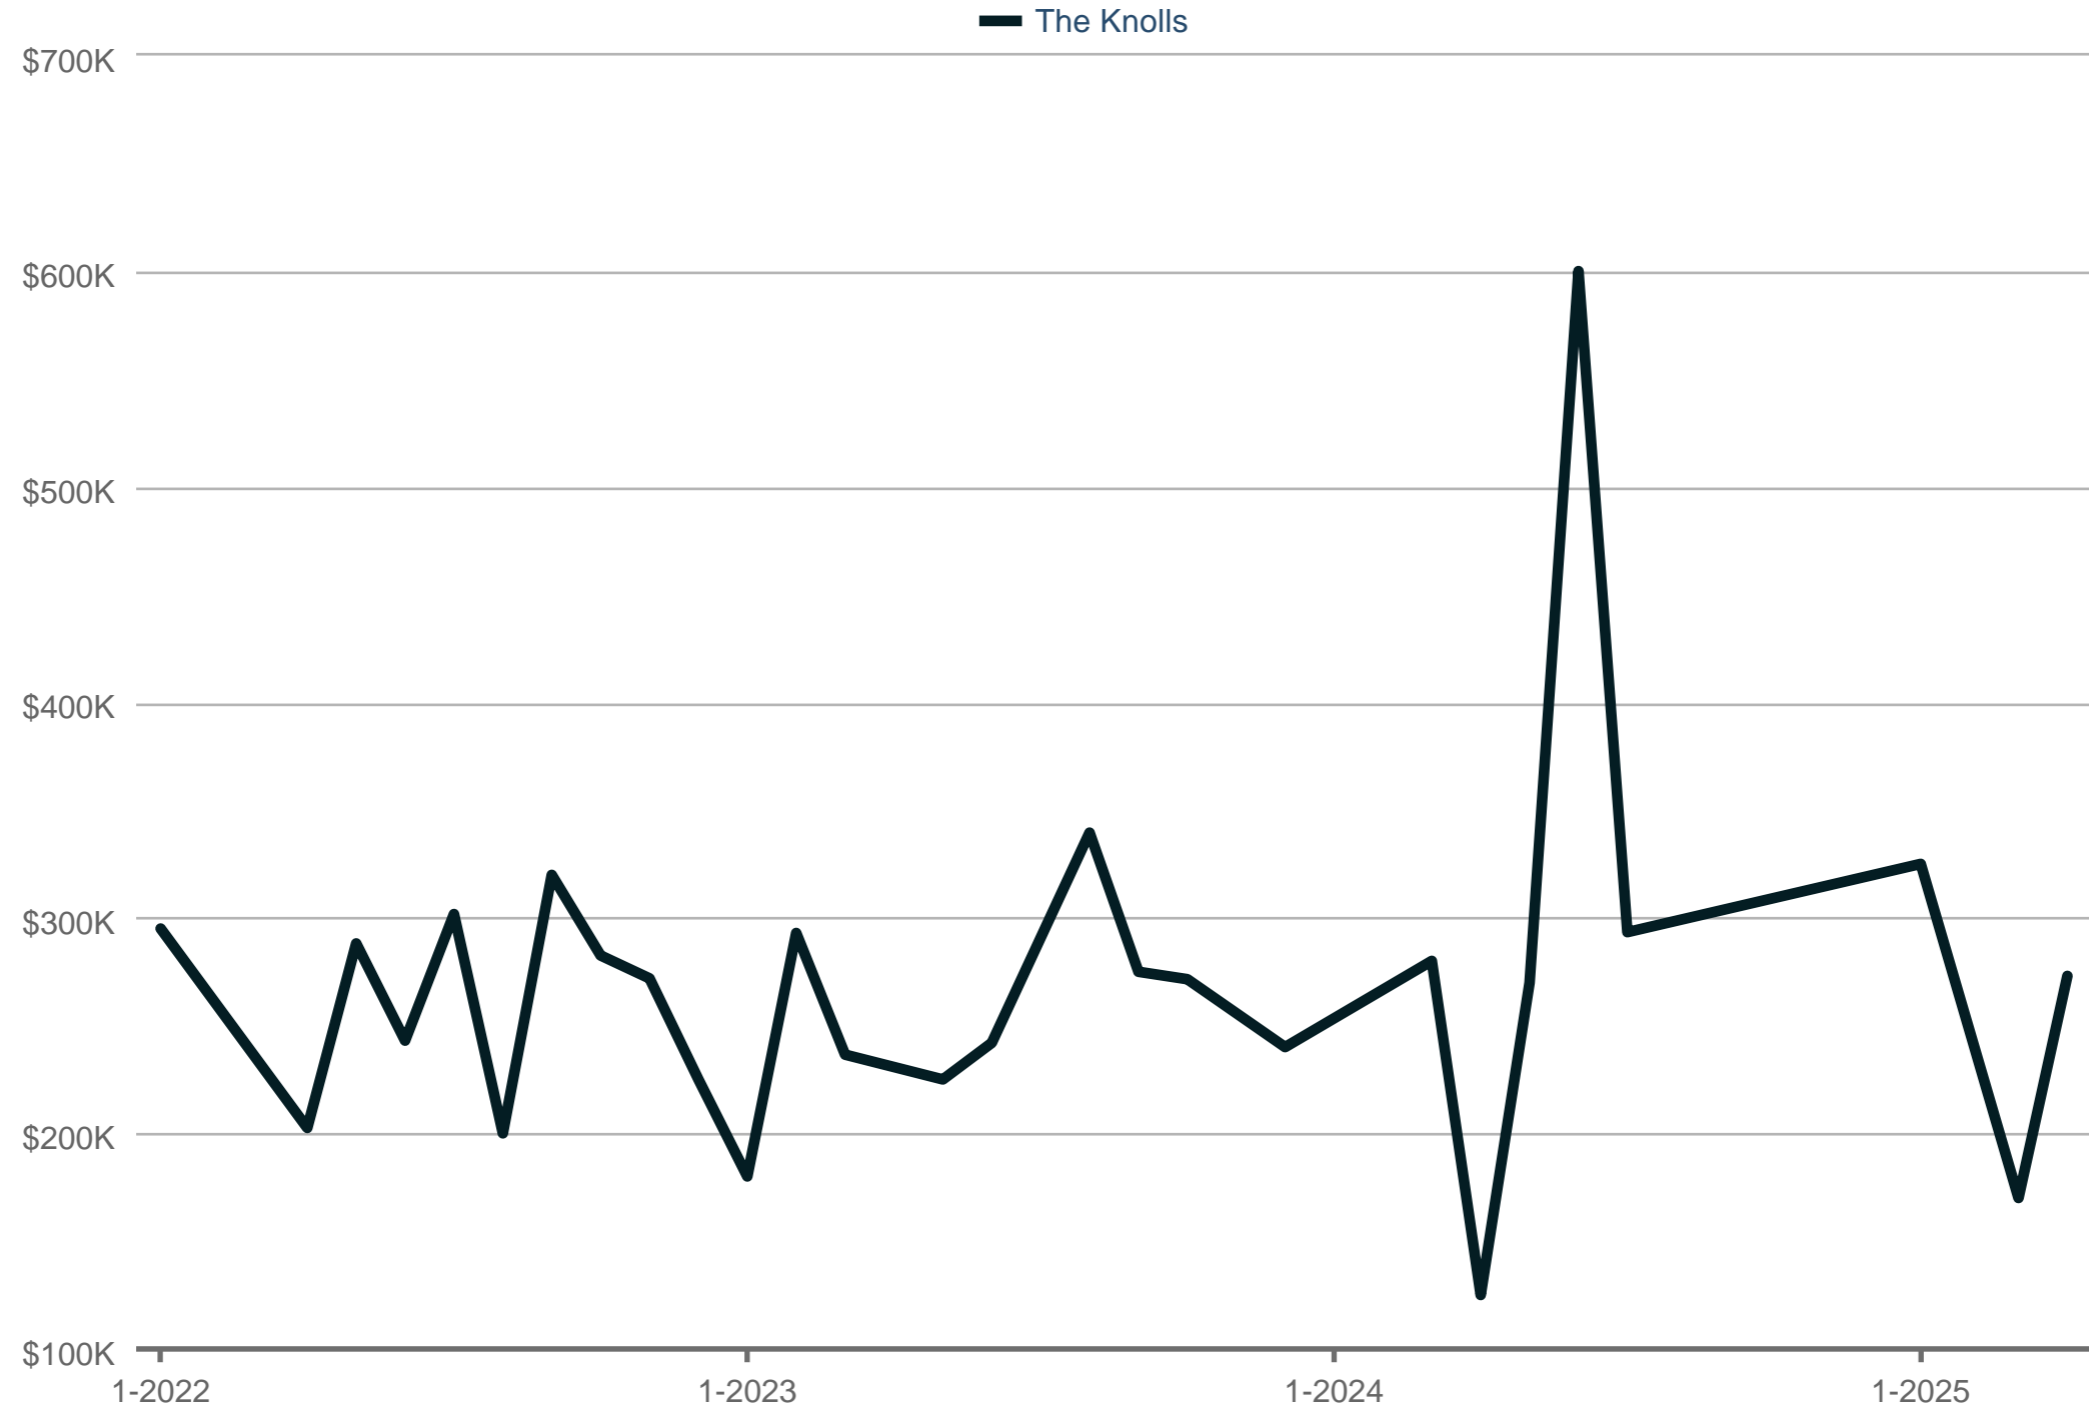

Average Sales Price

Each data point is one month of activity. Data is from May 17, 2025.