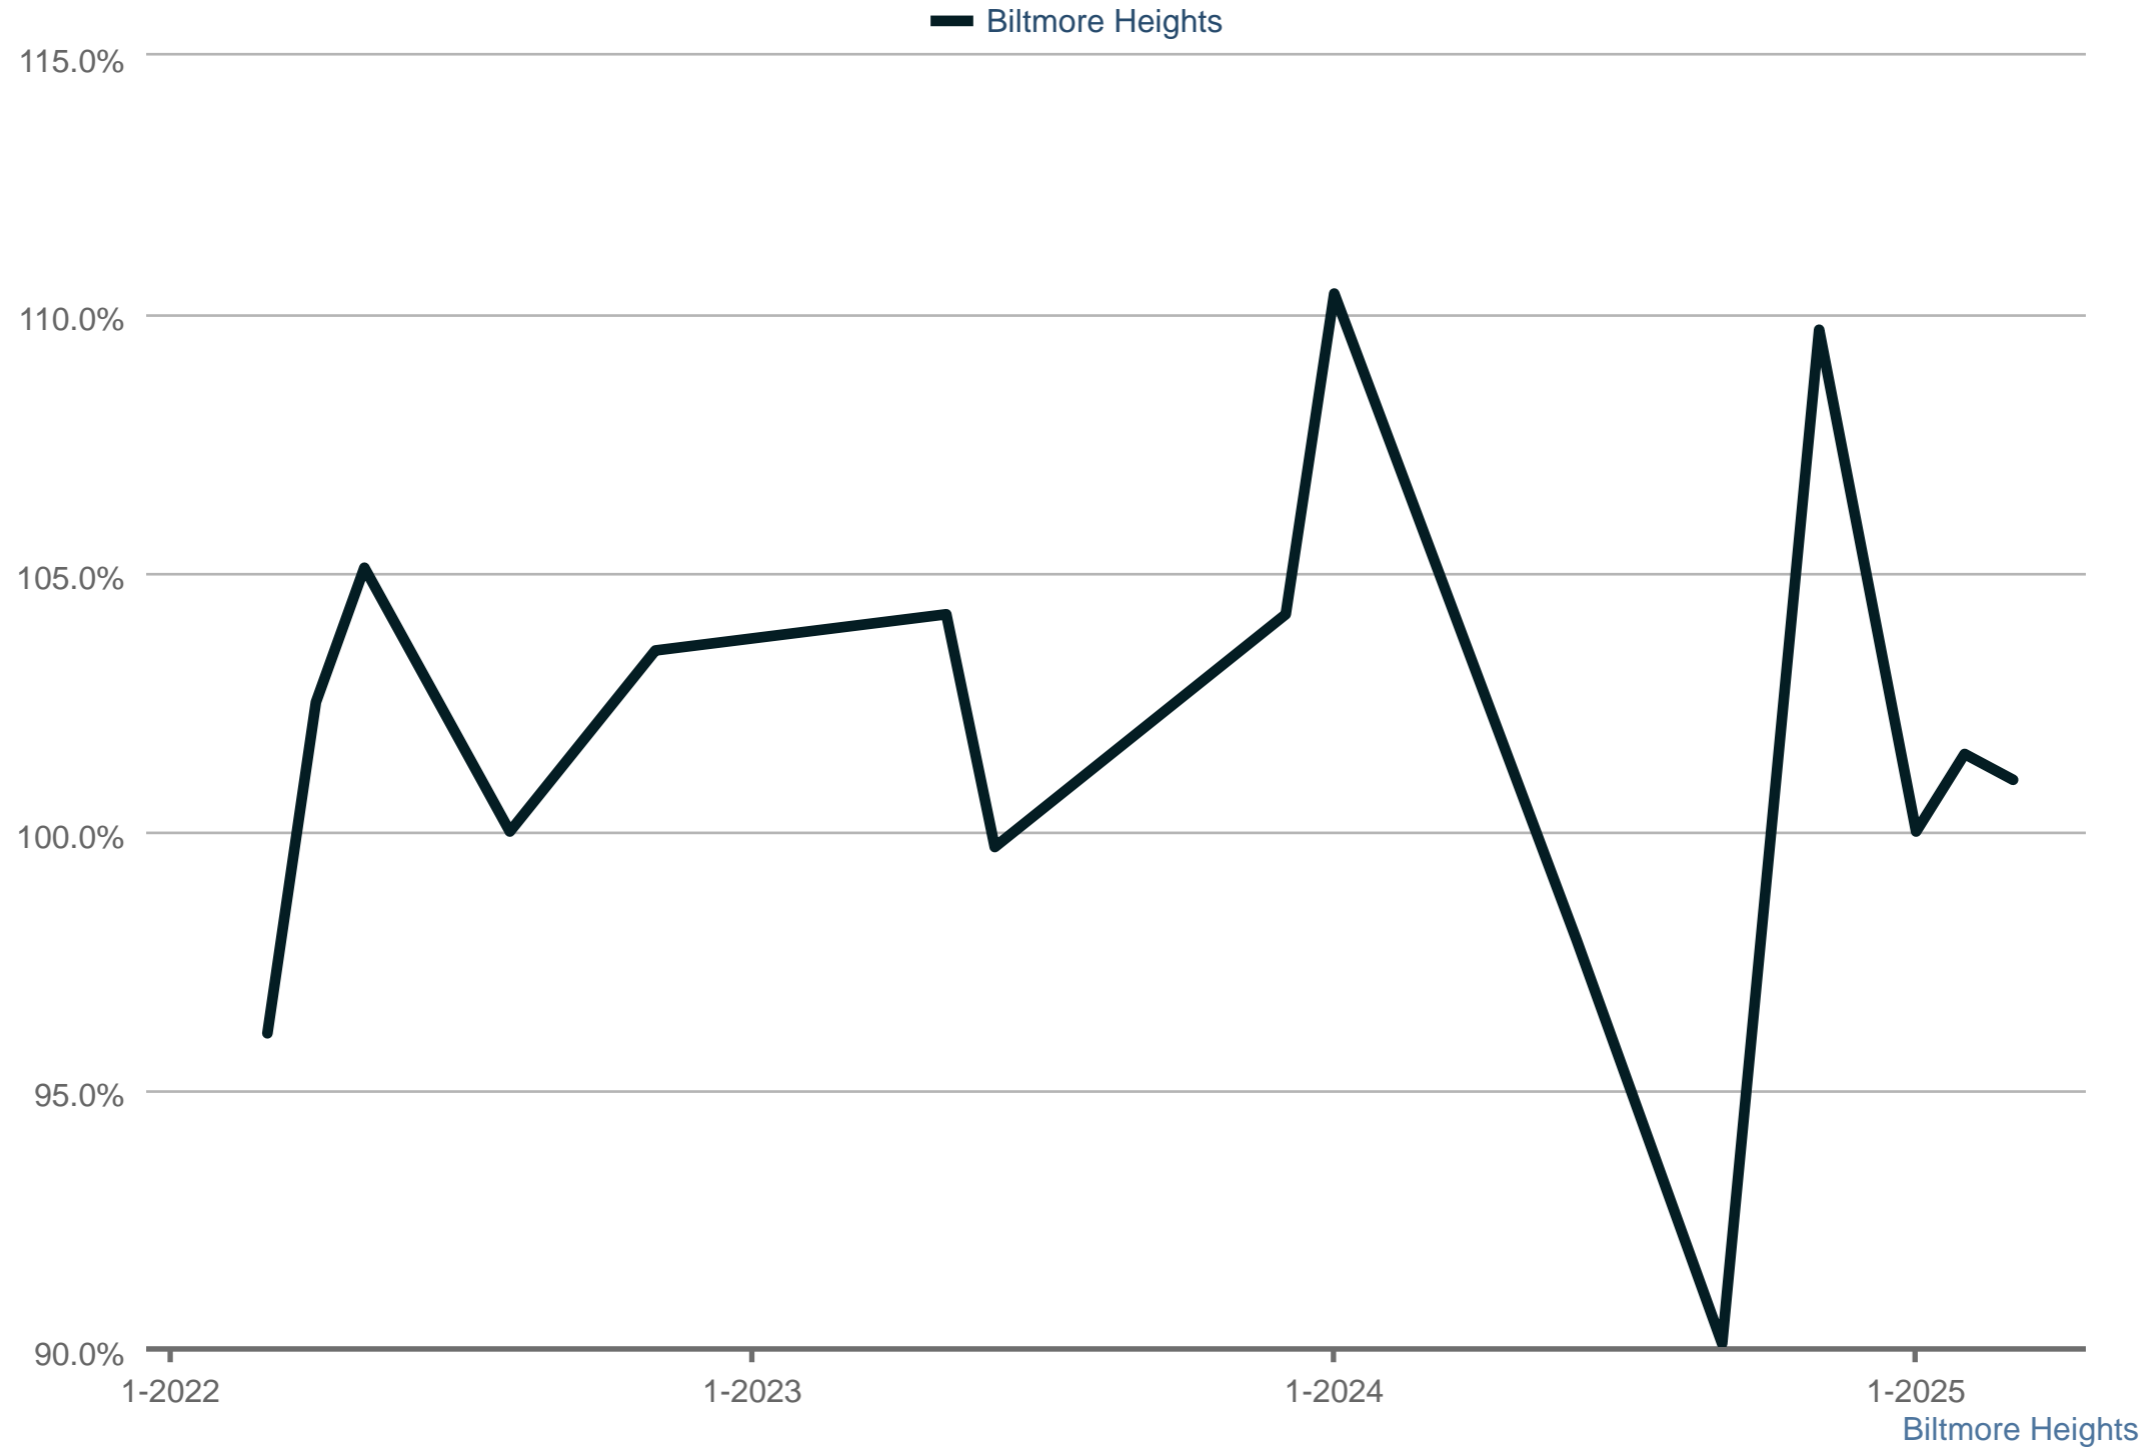

Average Percent of Last Original Price

Each data point is one month of activity. Data is from May 17, 2025.