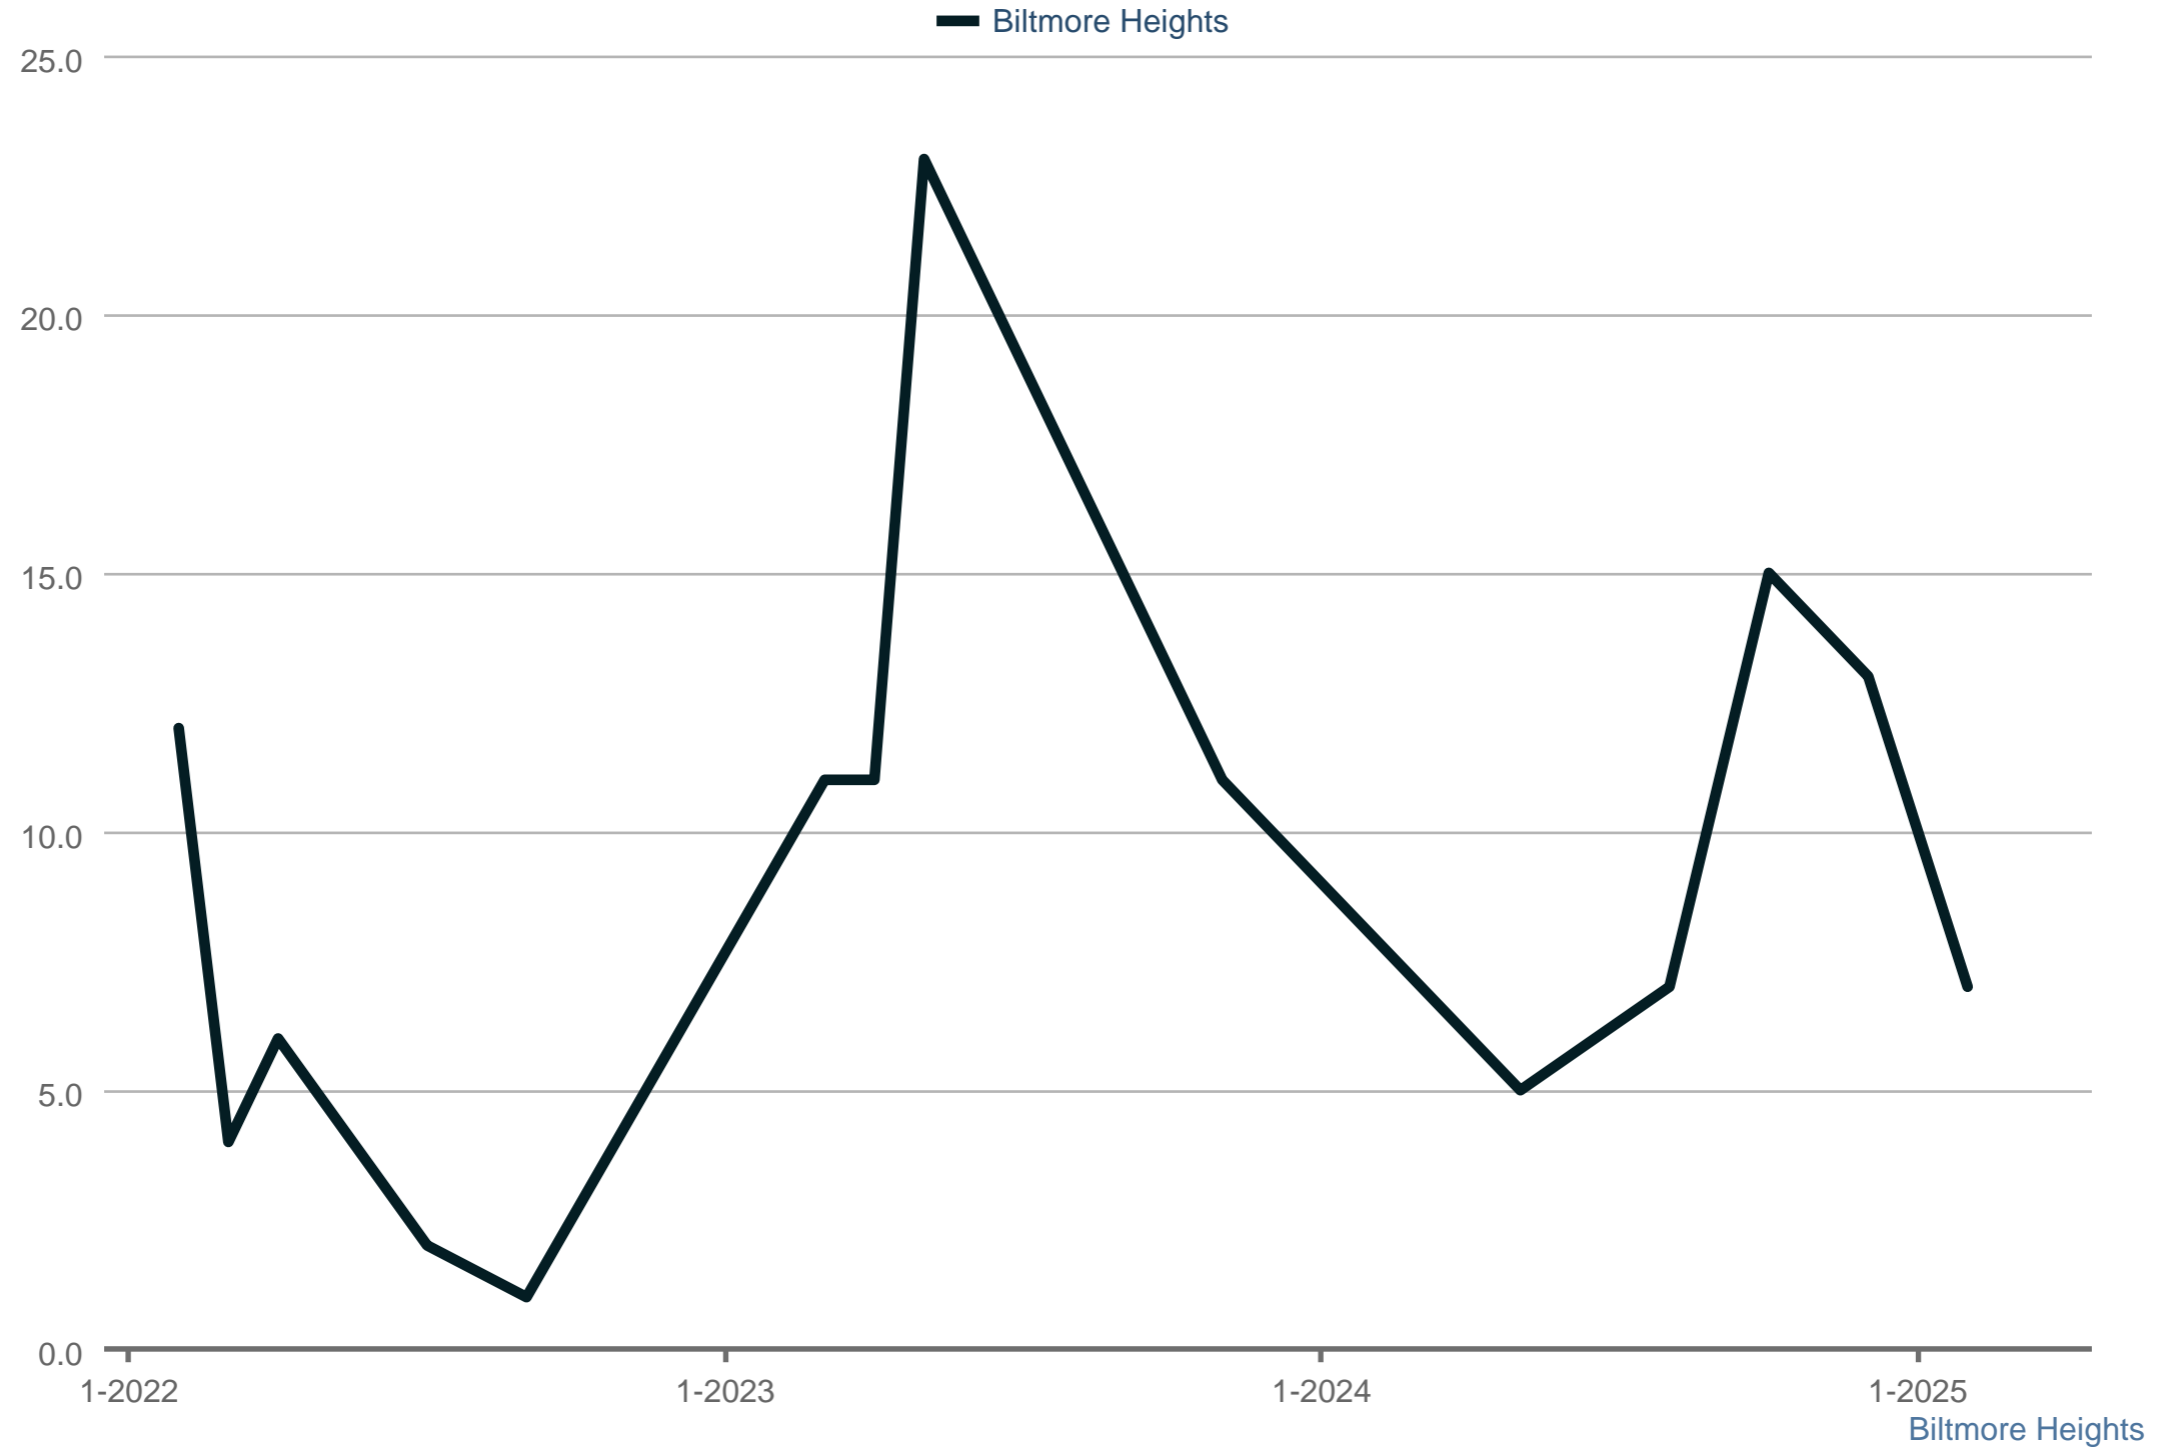

Average Showings to Pending

Each data point is one month of activity. Data is from May 17, 2025.