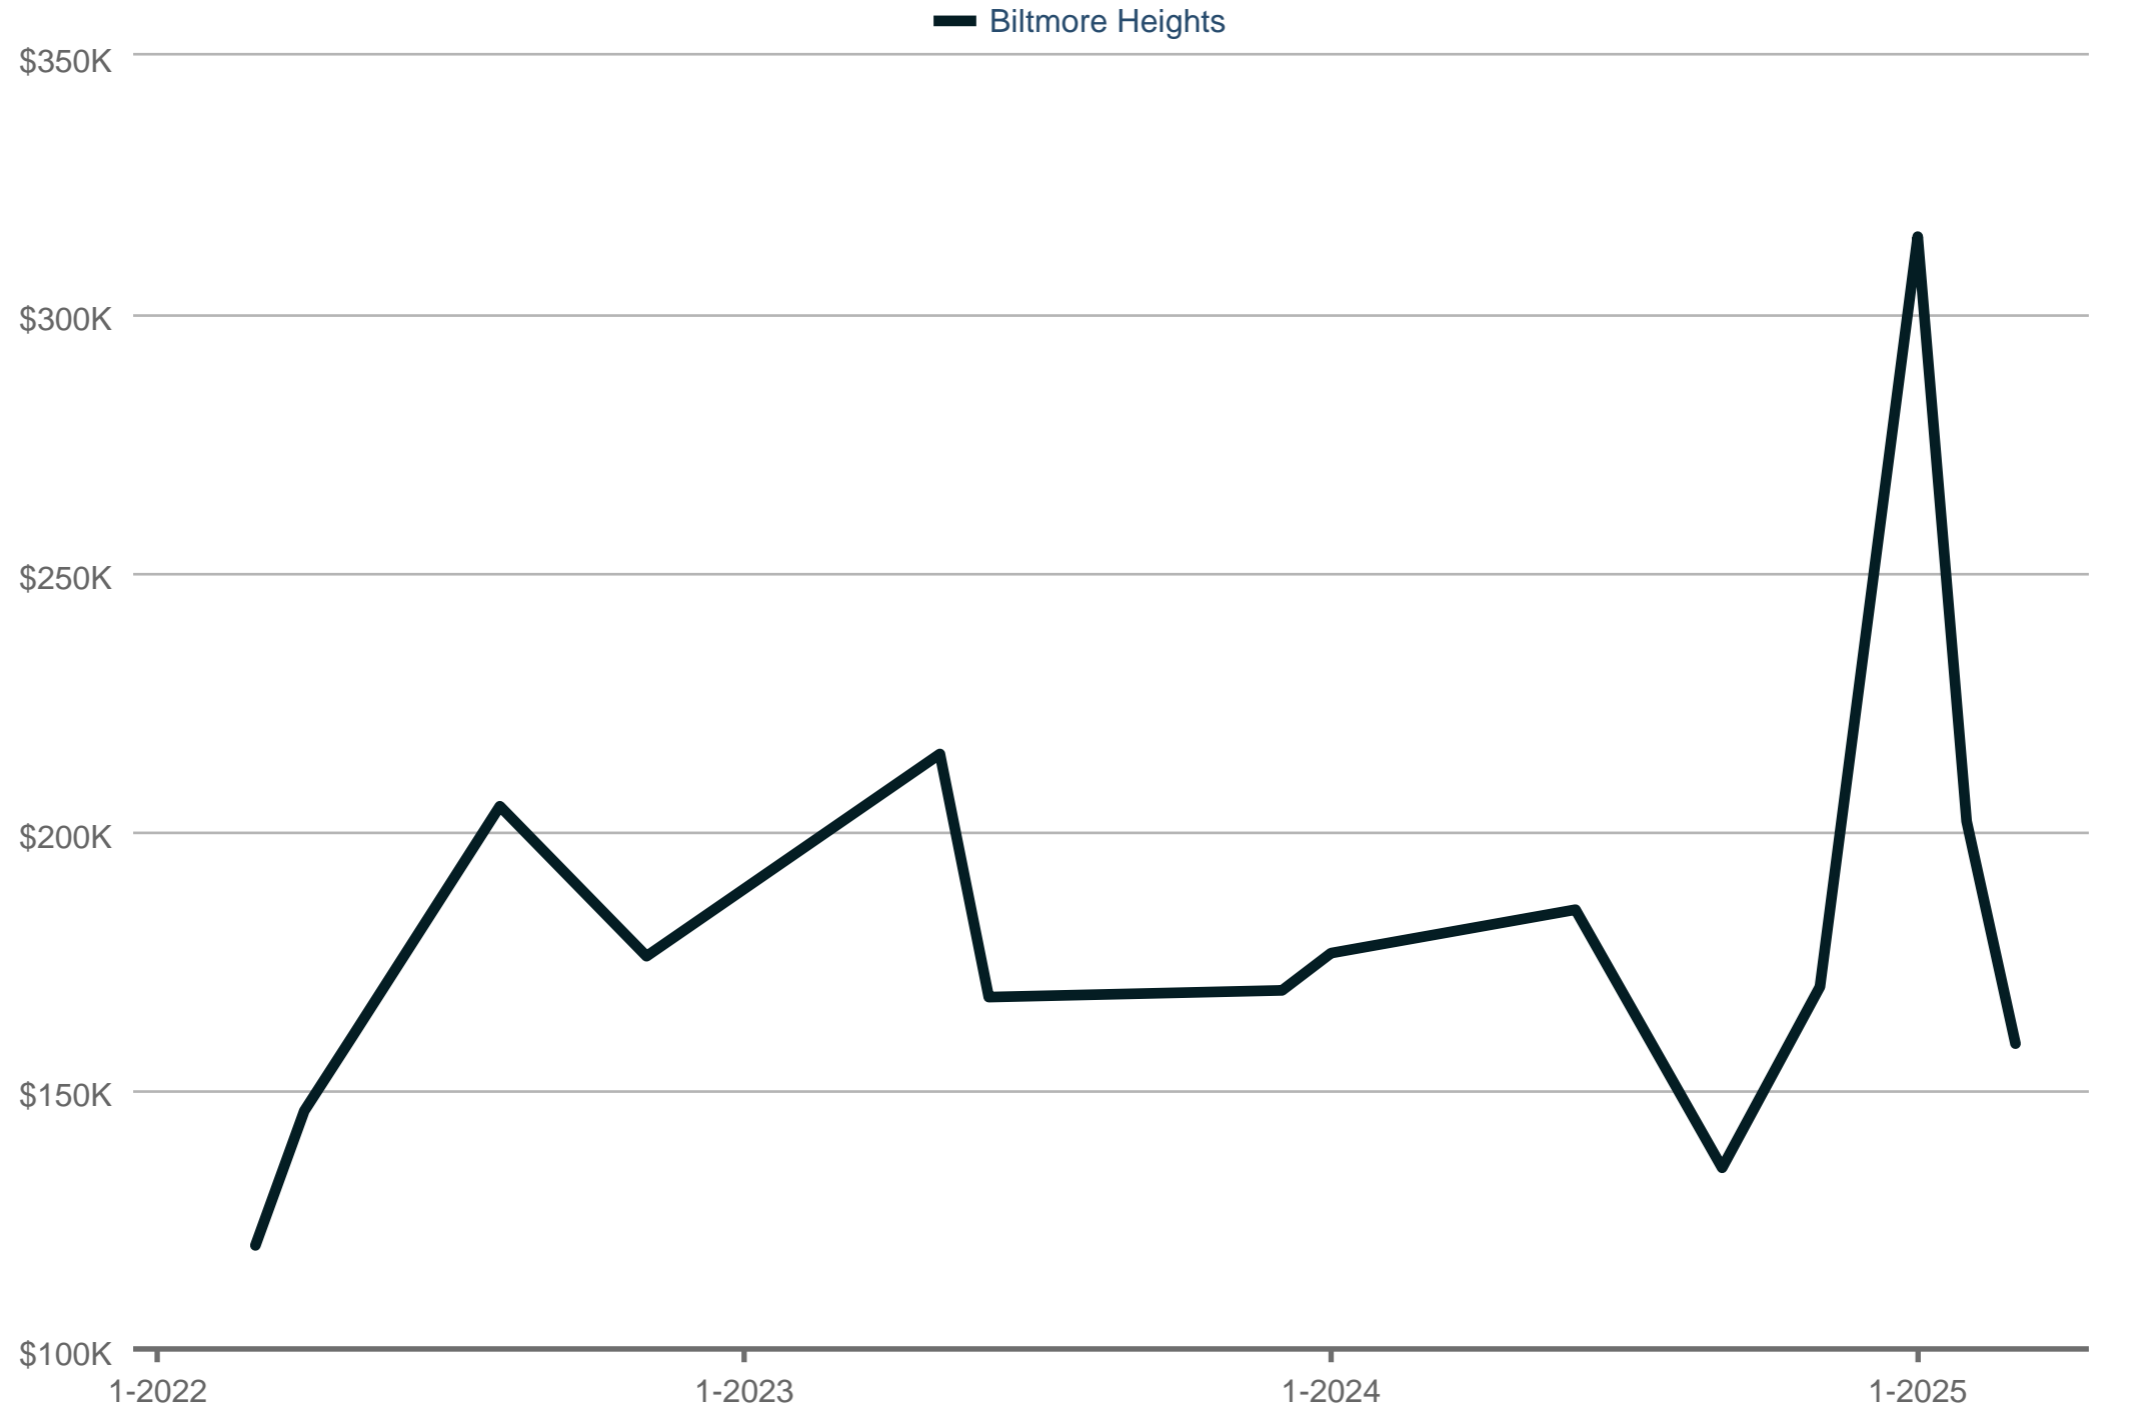

Average Sales Price

Each data point is one month of activity. Data is from May 17, 2025.