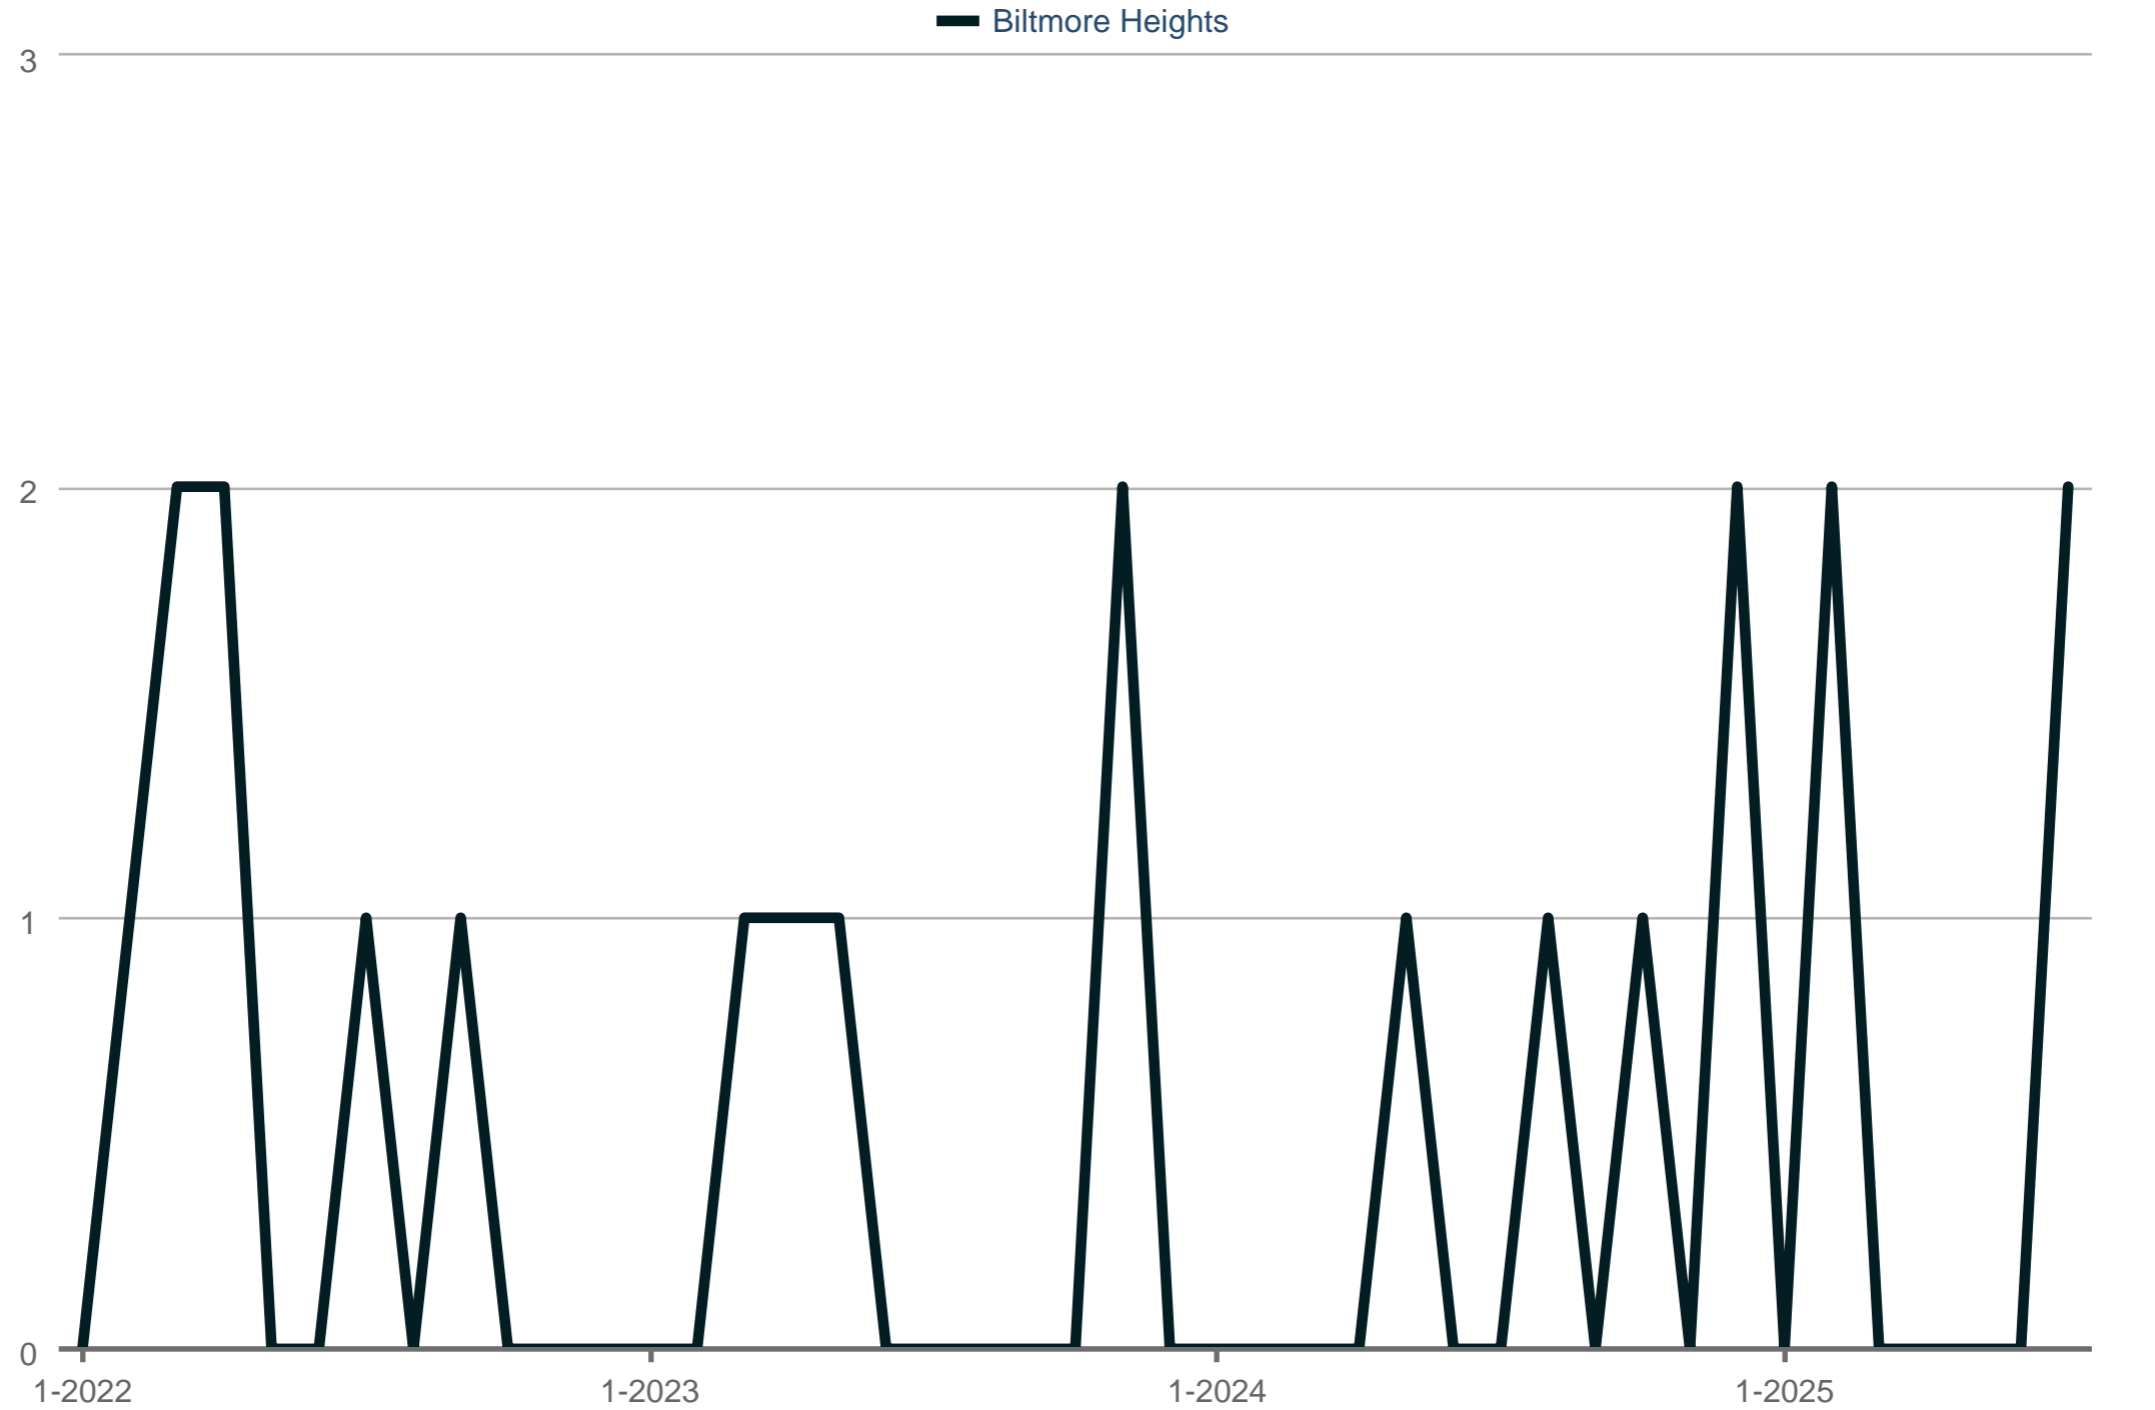

Pending Sales

Biltmore Heights

Each data point is one month of activity. Data is from August 22, 2025.