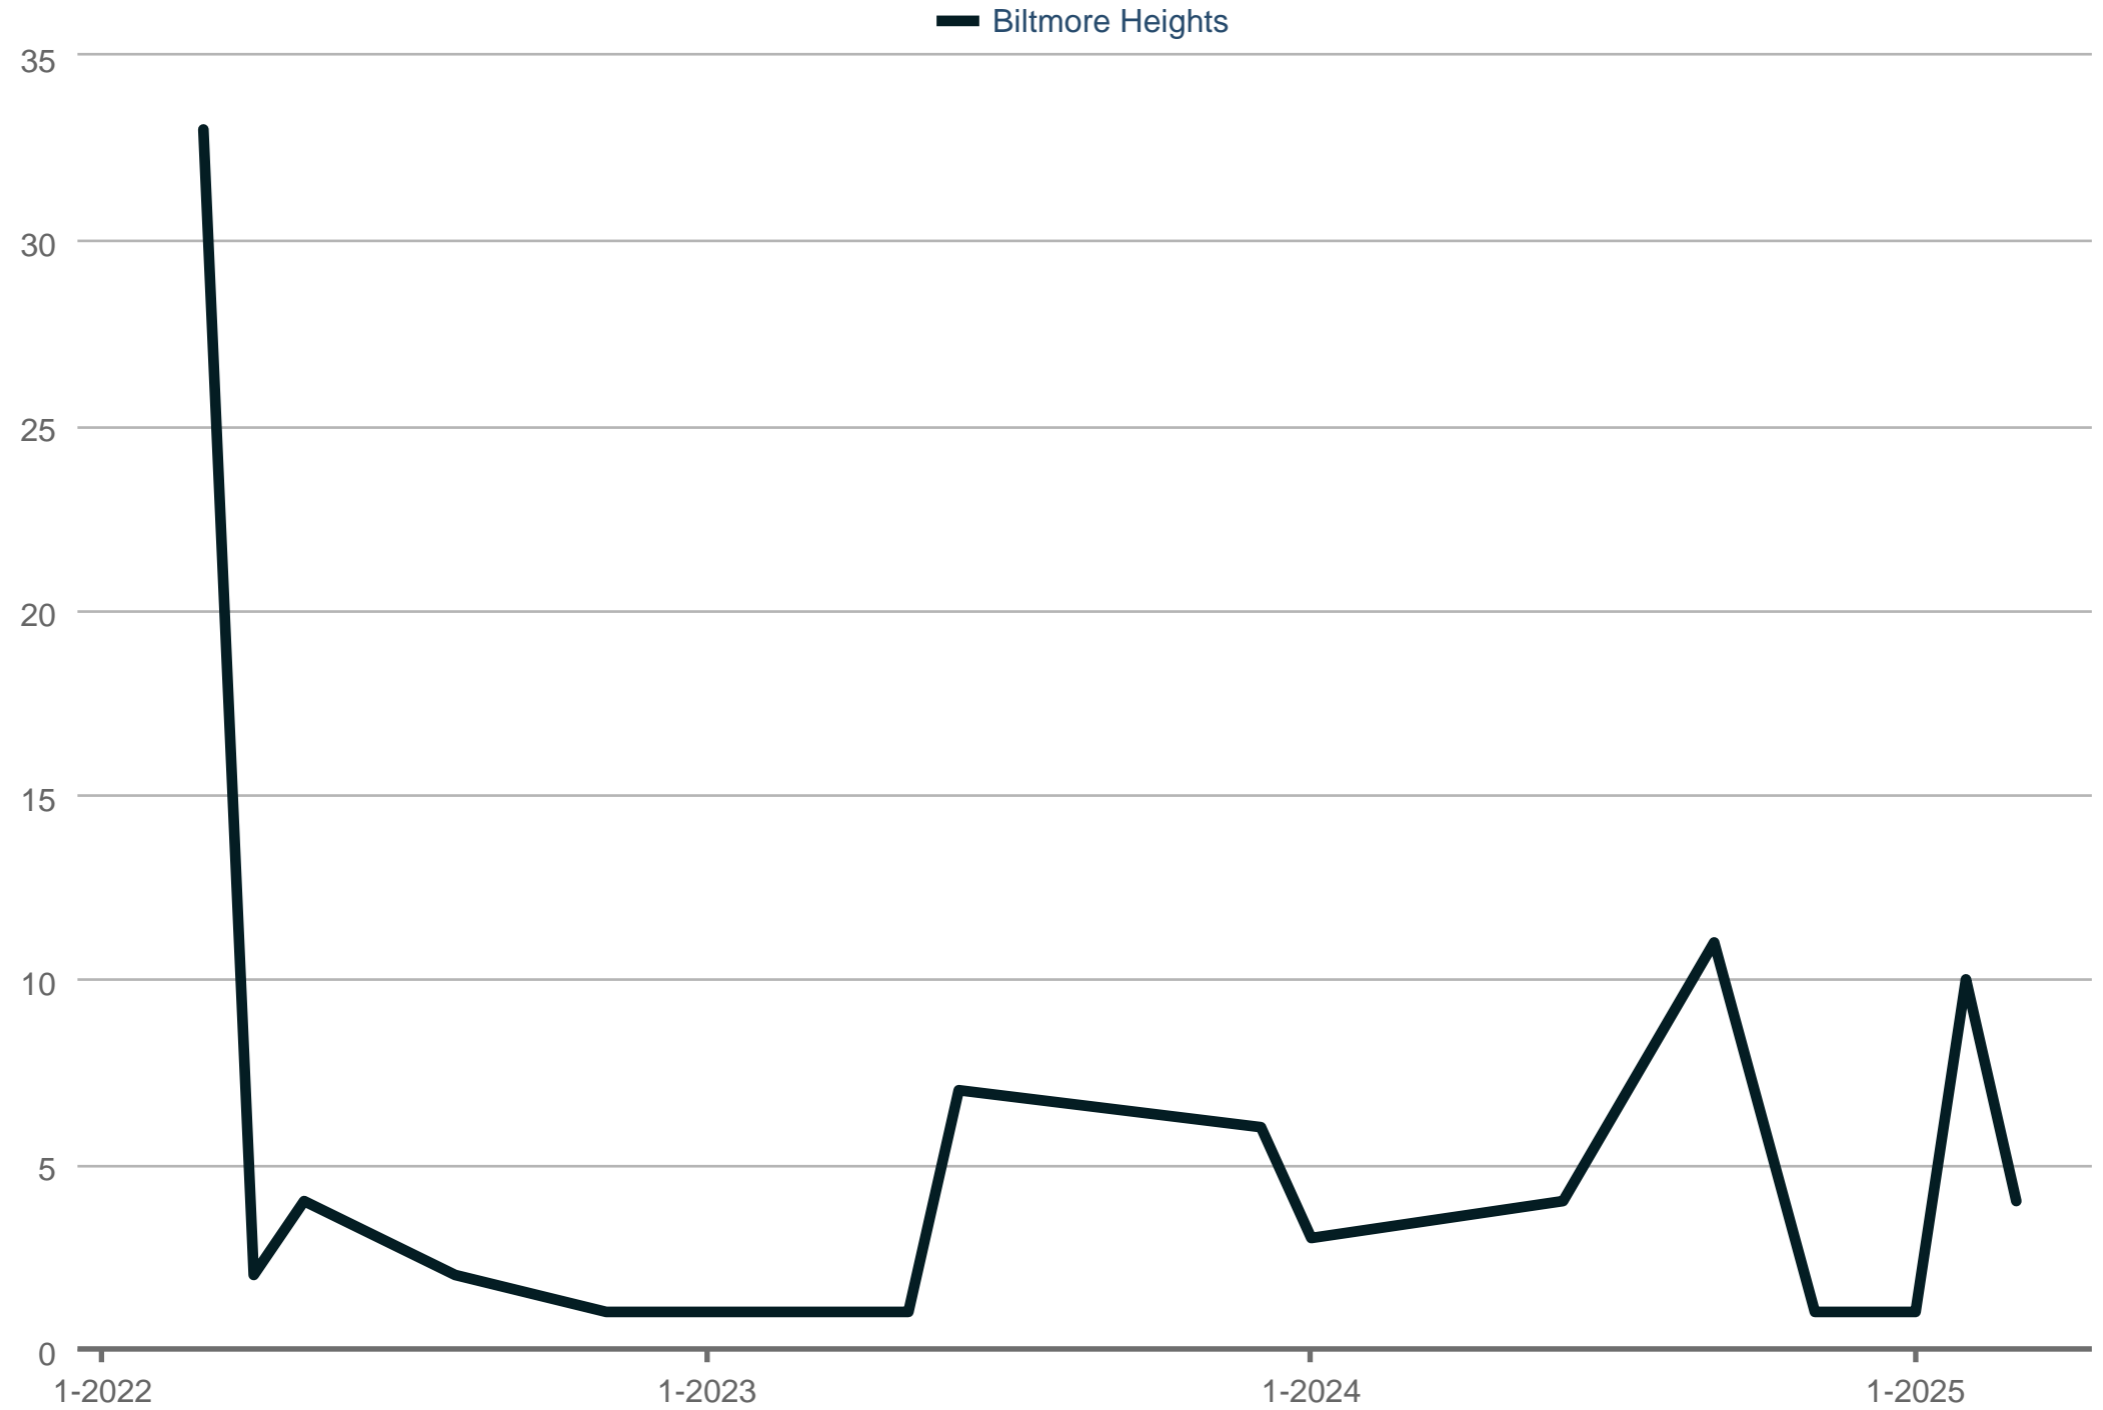

Average Days on Market

Each data point is one month of activity. Data is from May 17, 2025.