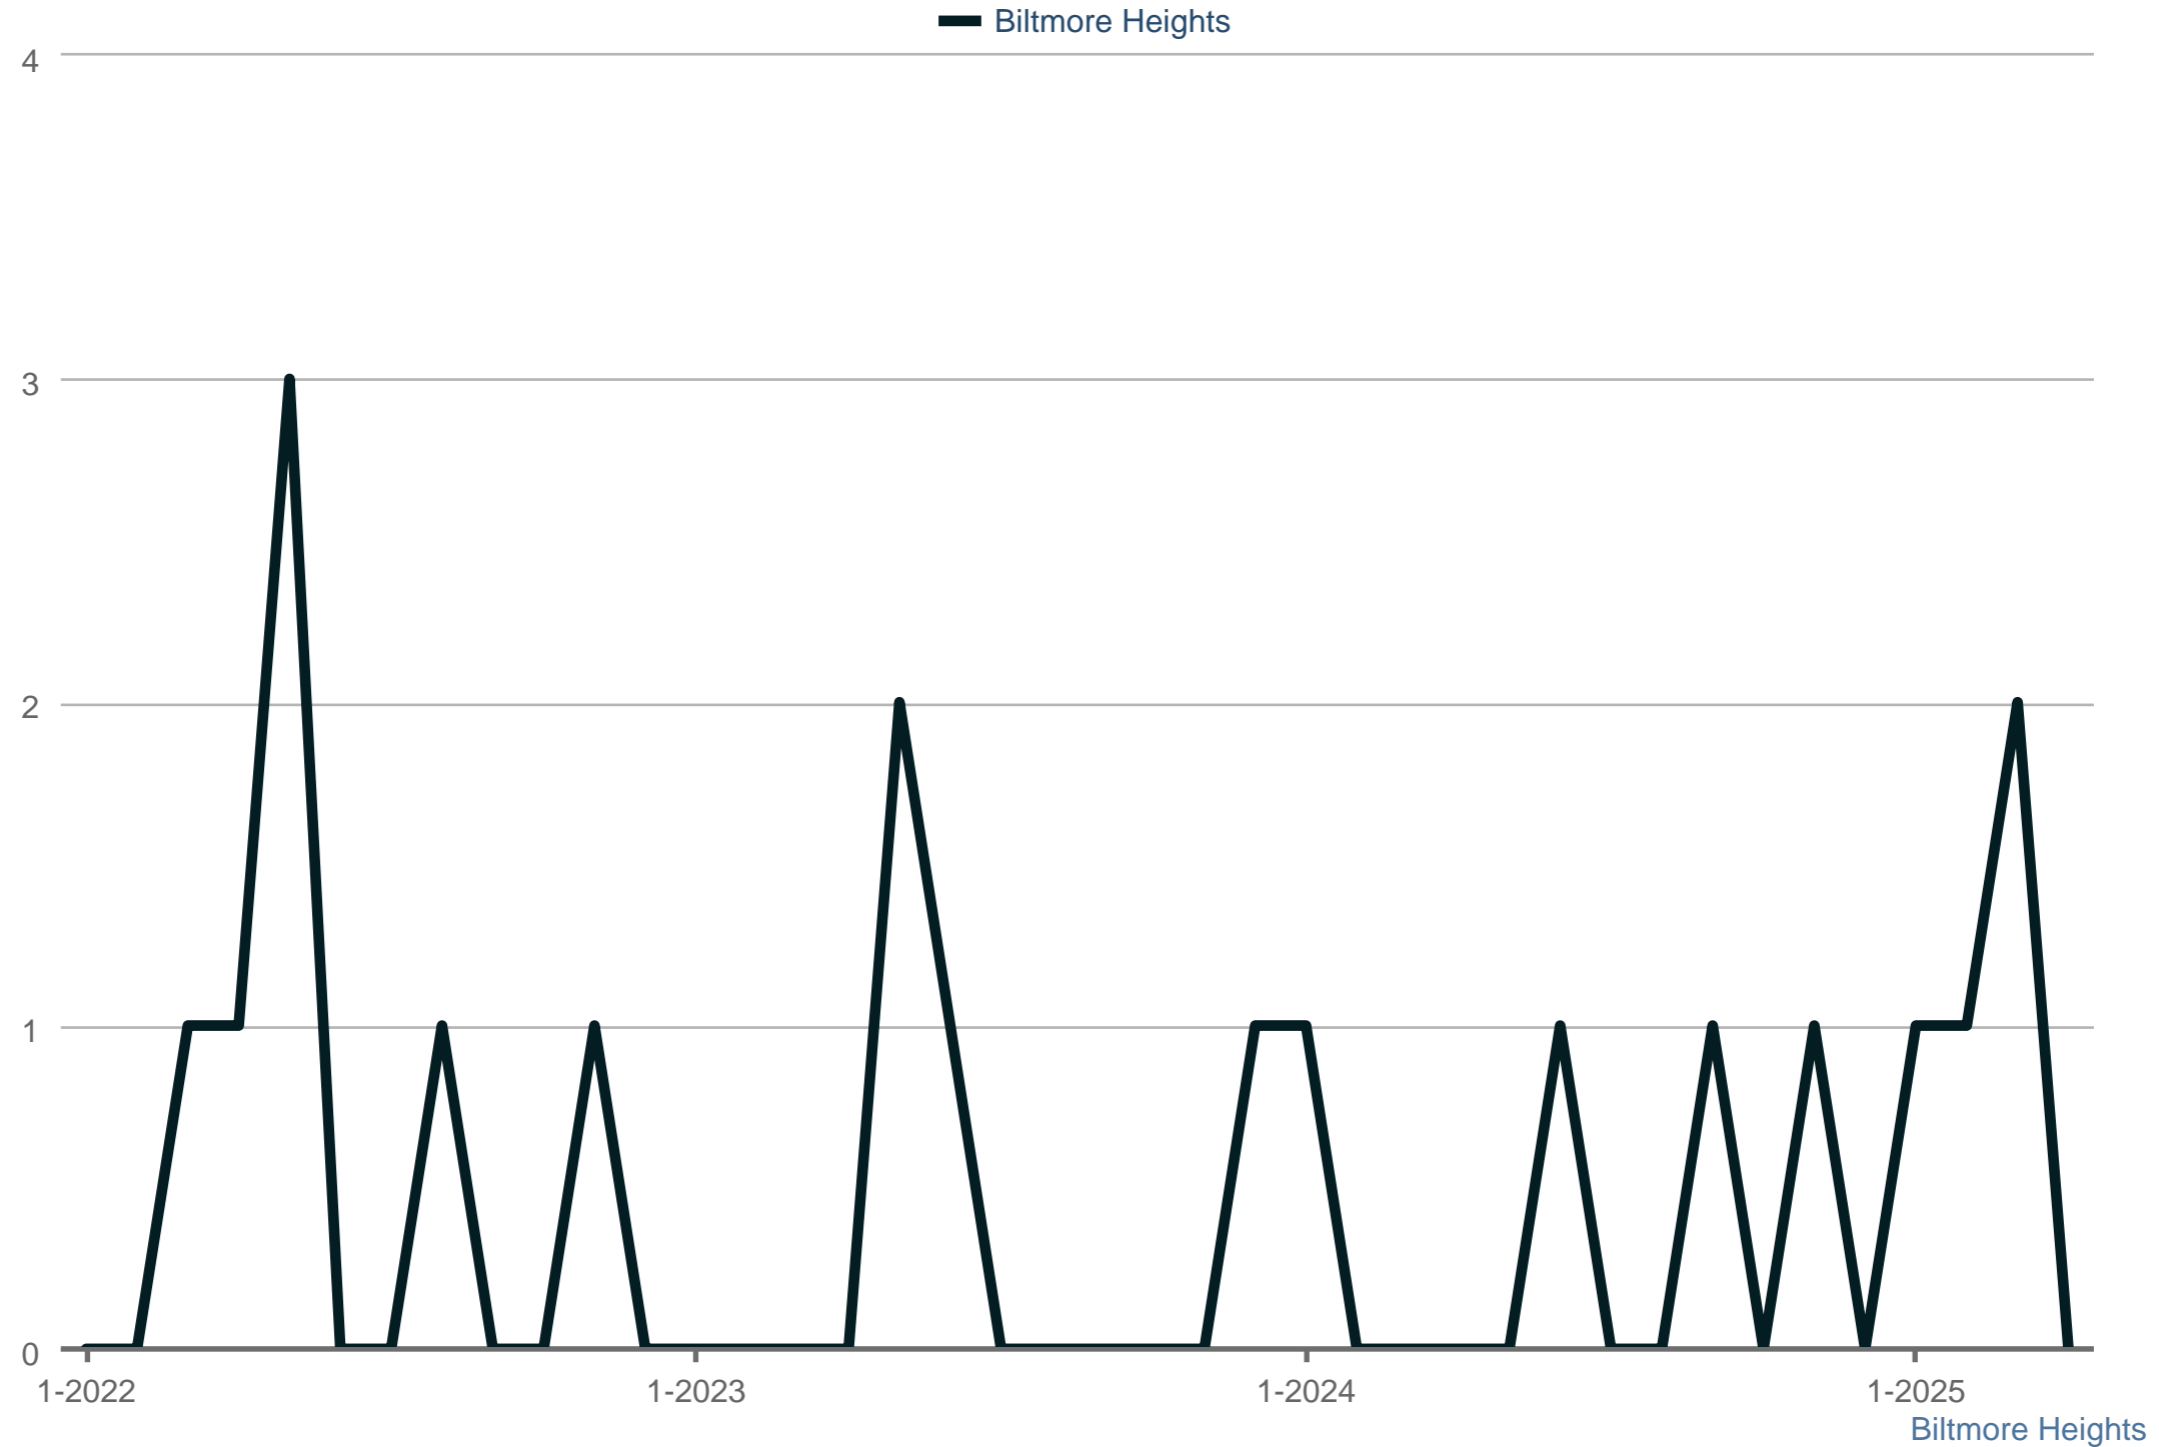

### Closed Sales

Each data point is one month of activity. Data is from May 17, 2025.