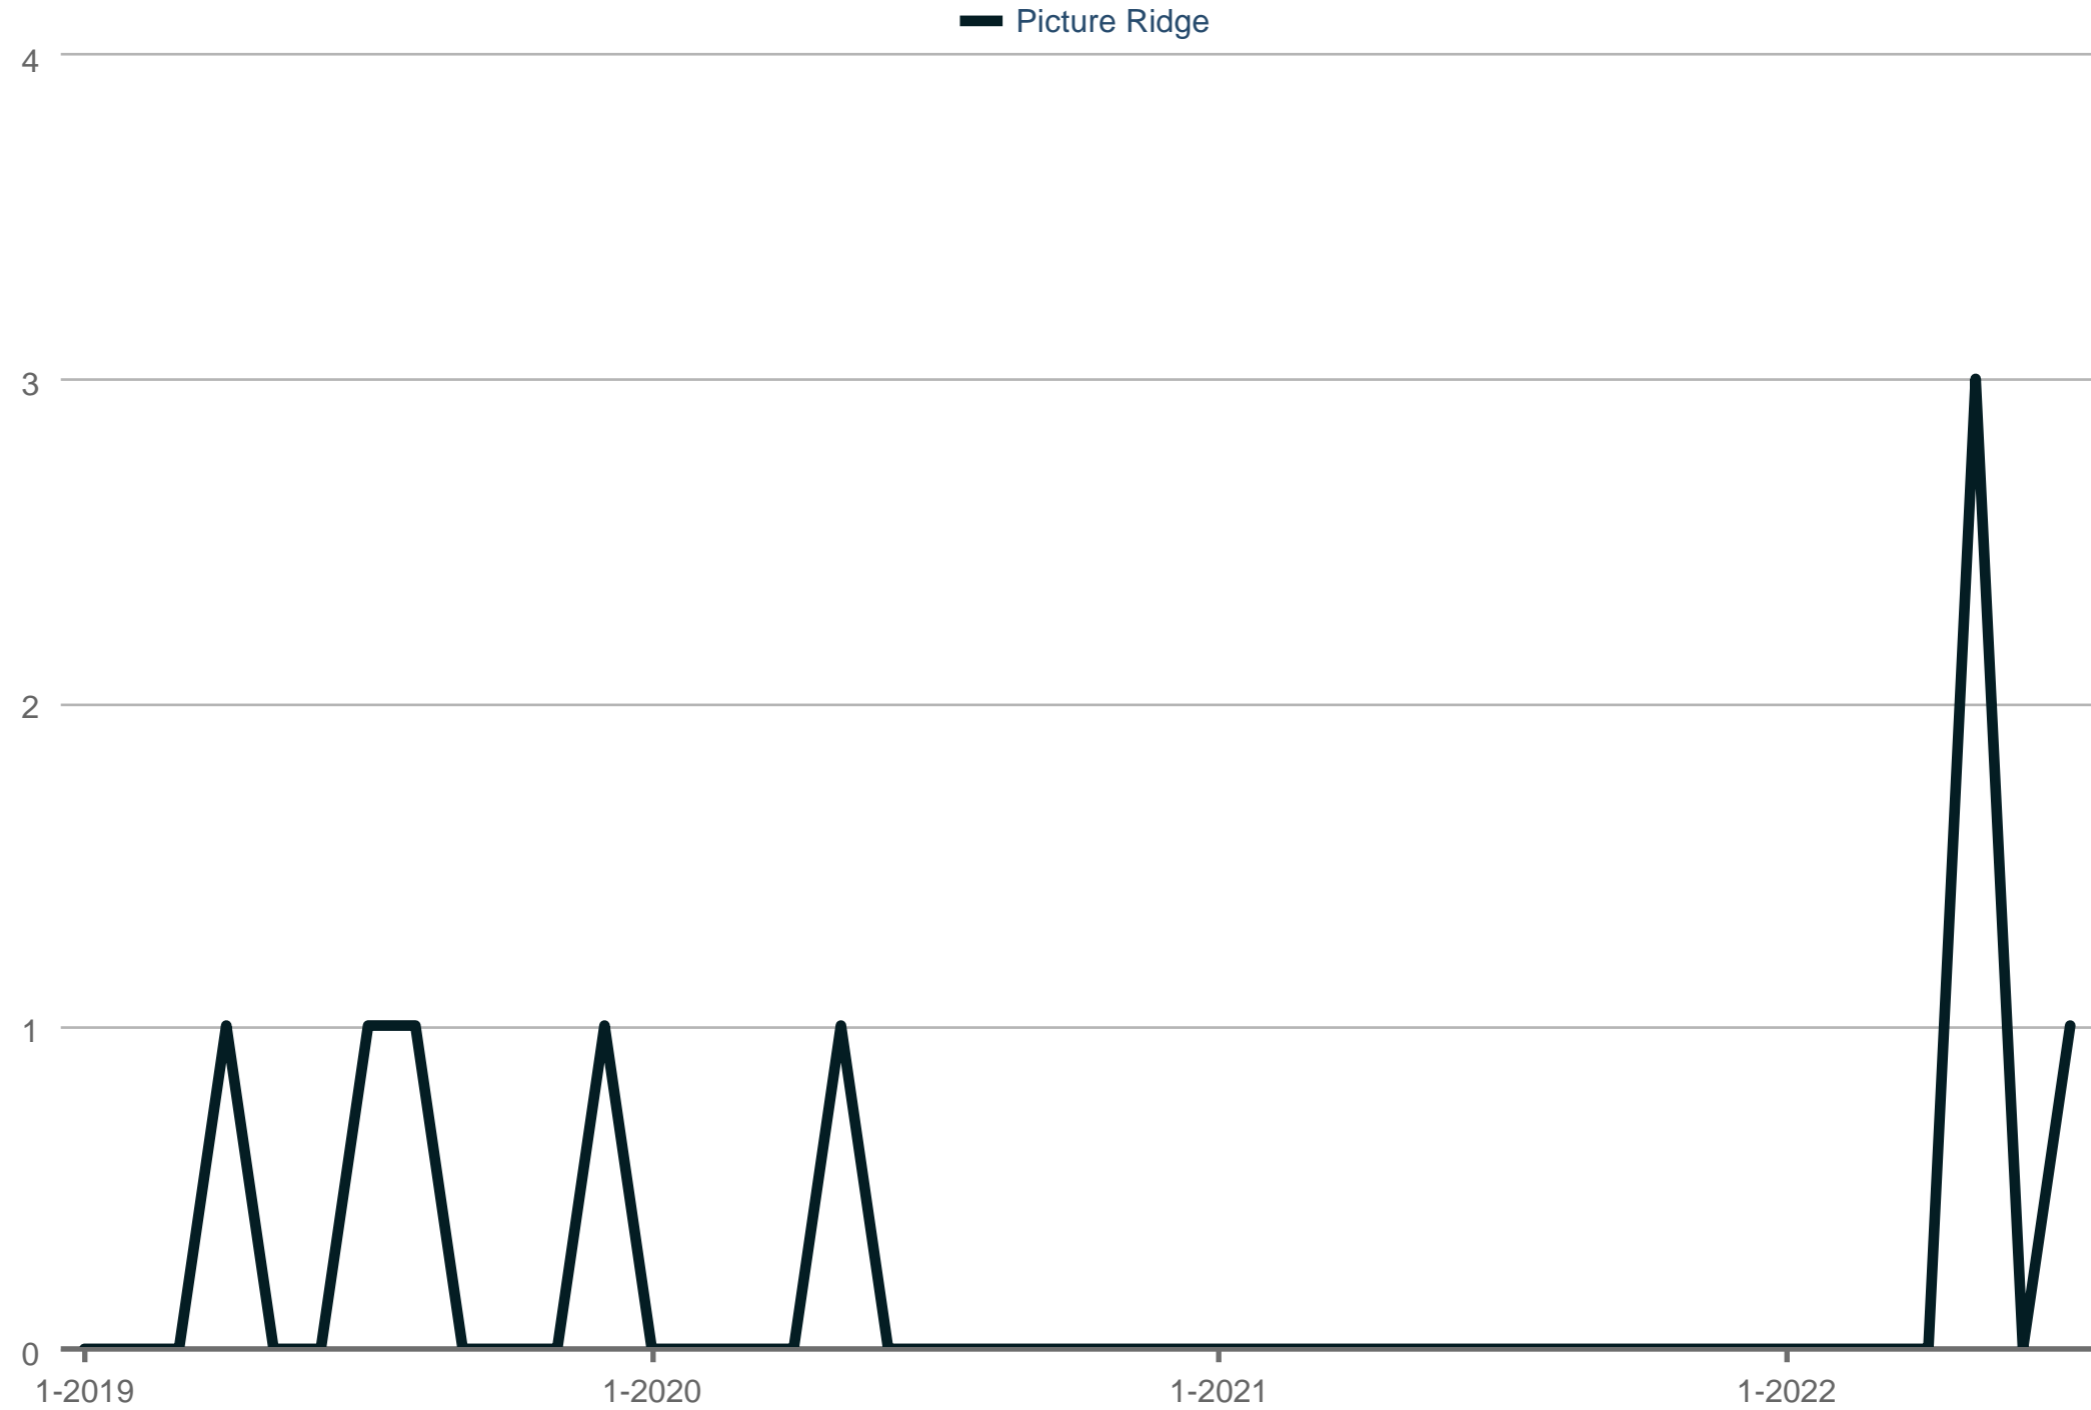

### New Listings

Picture Ridge

Each data point is one month of activity. Data is from August 15, 2022.