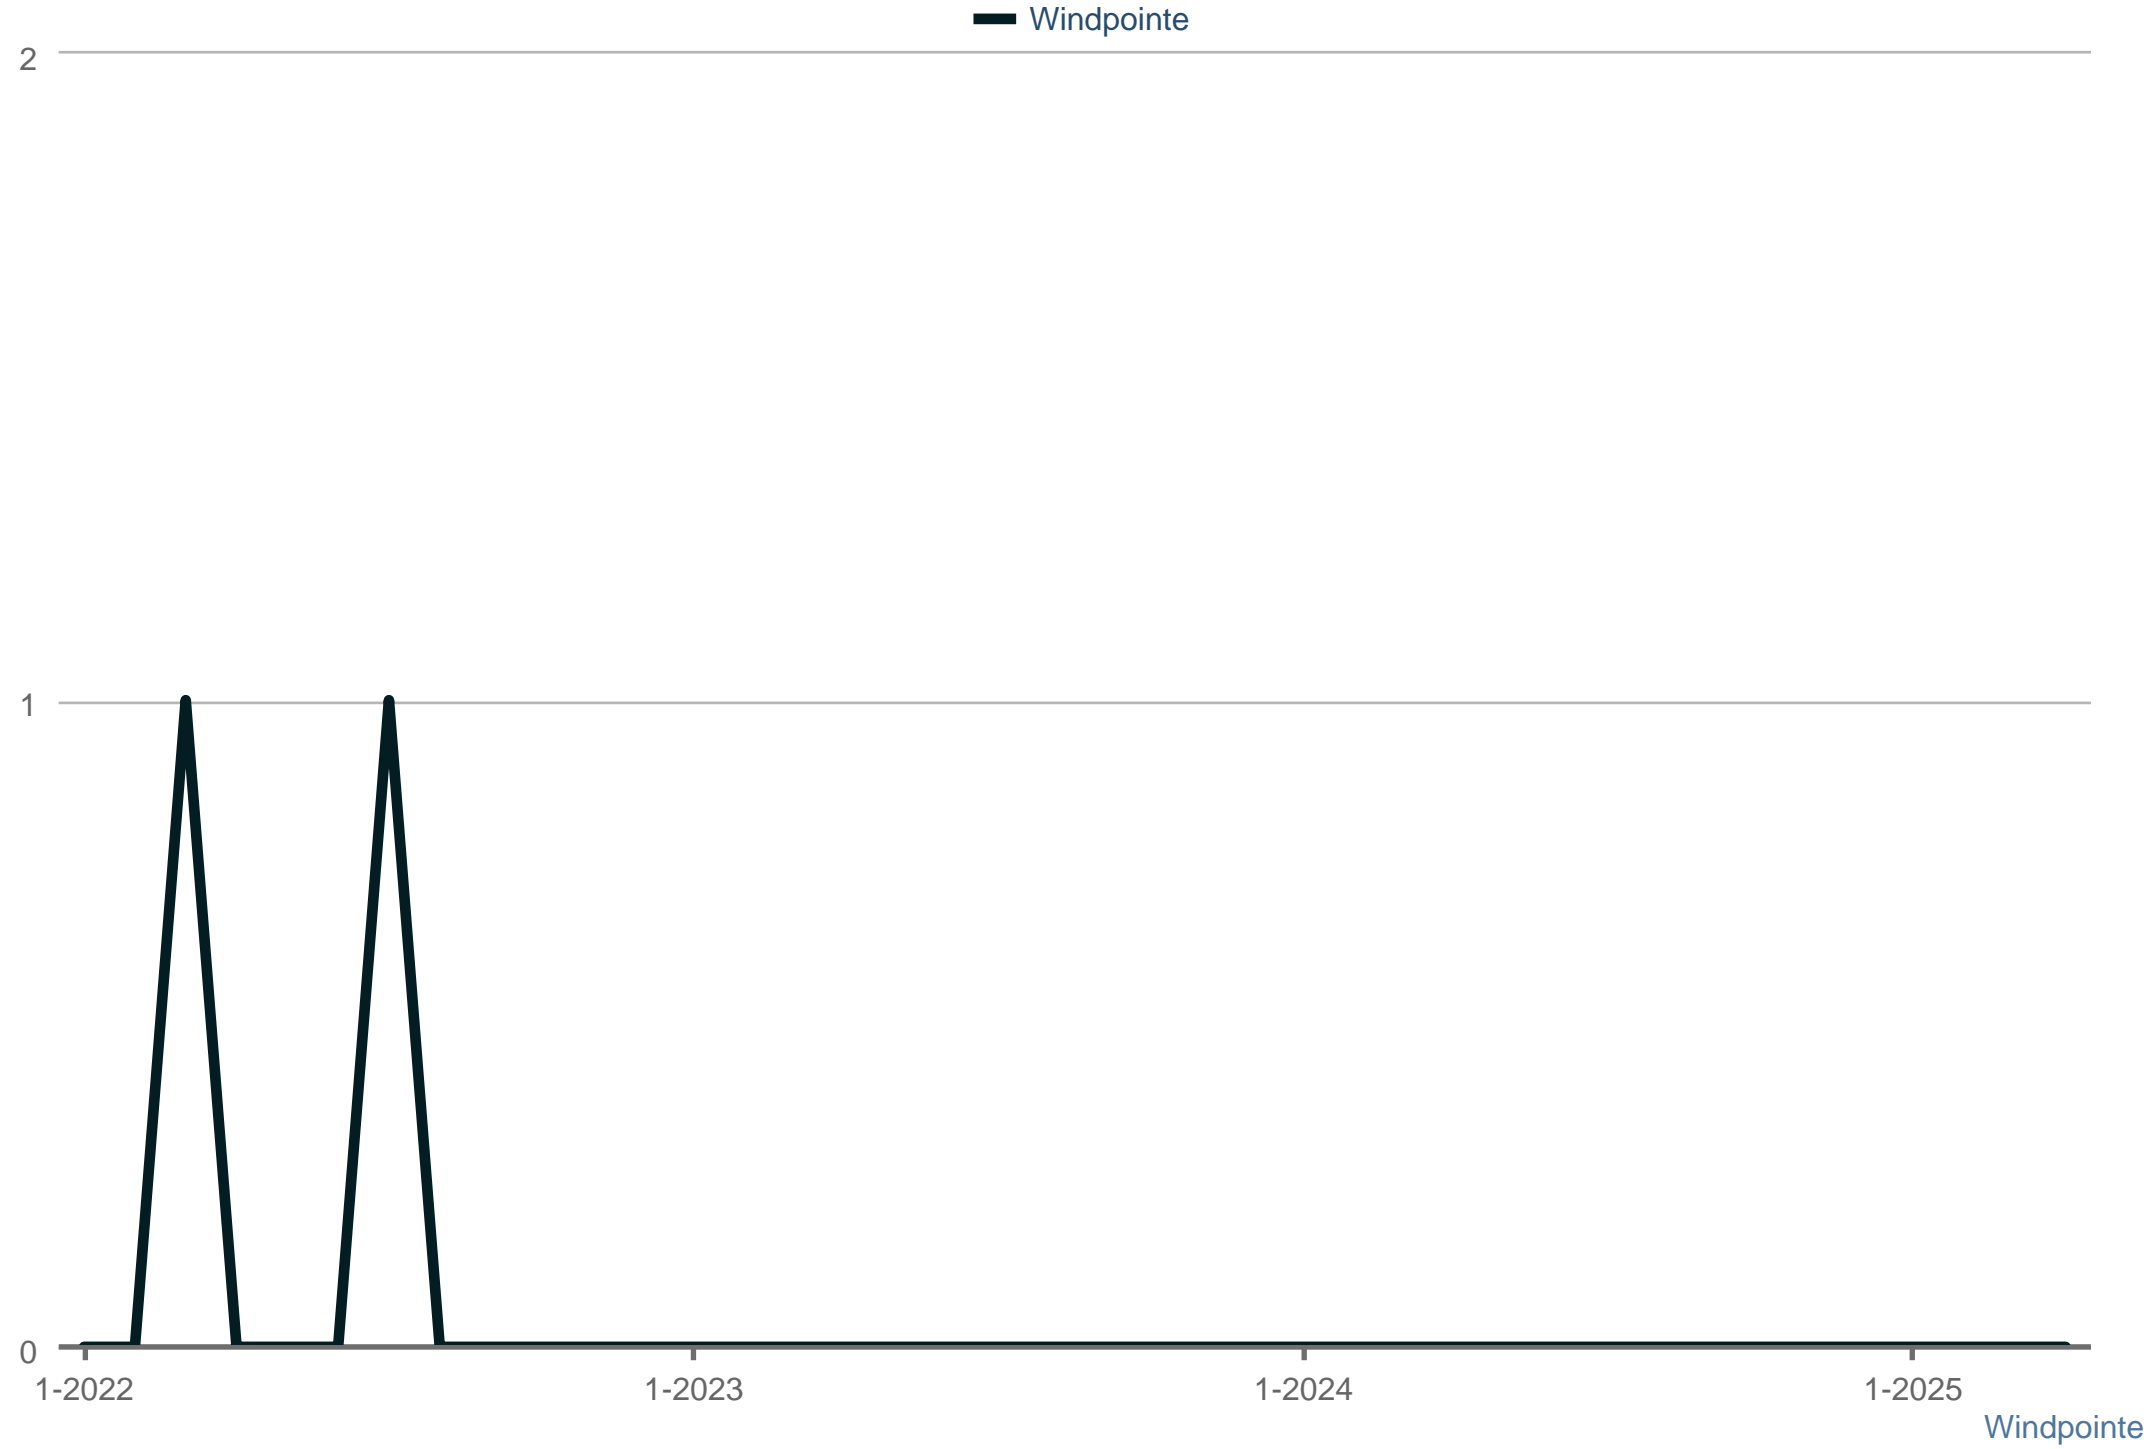

### Closed Sales

Each data point is one month of activity. Data is from May 17, 2025.