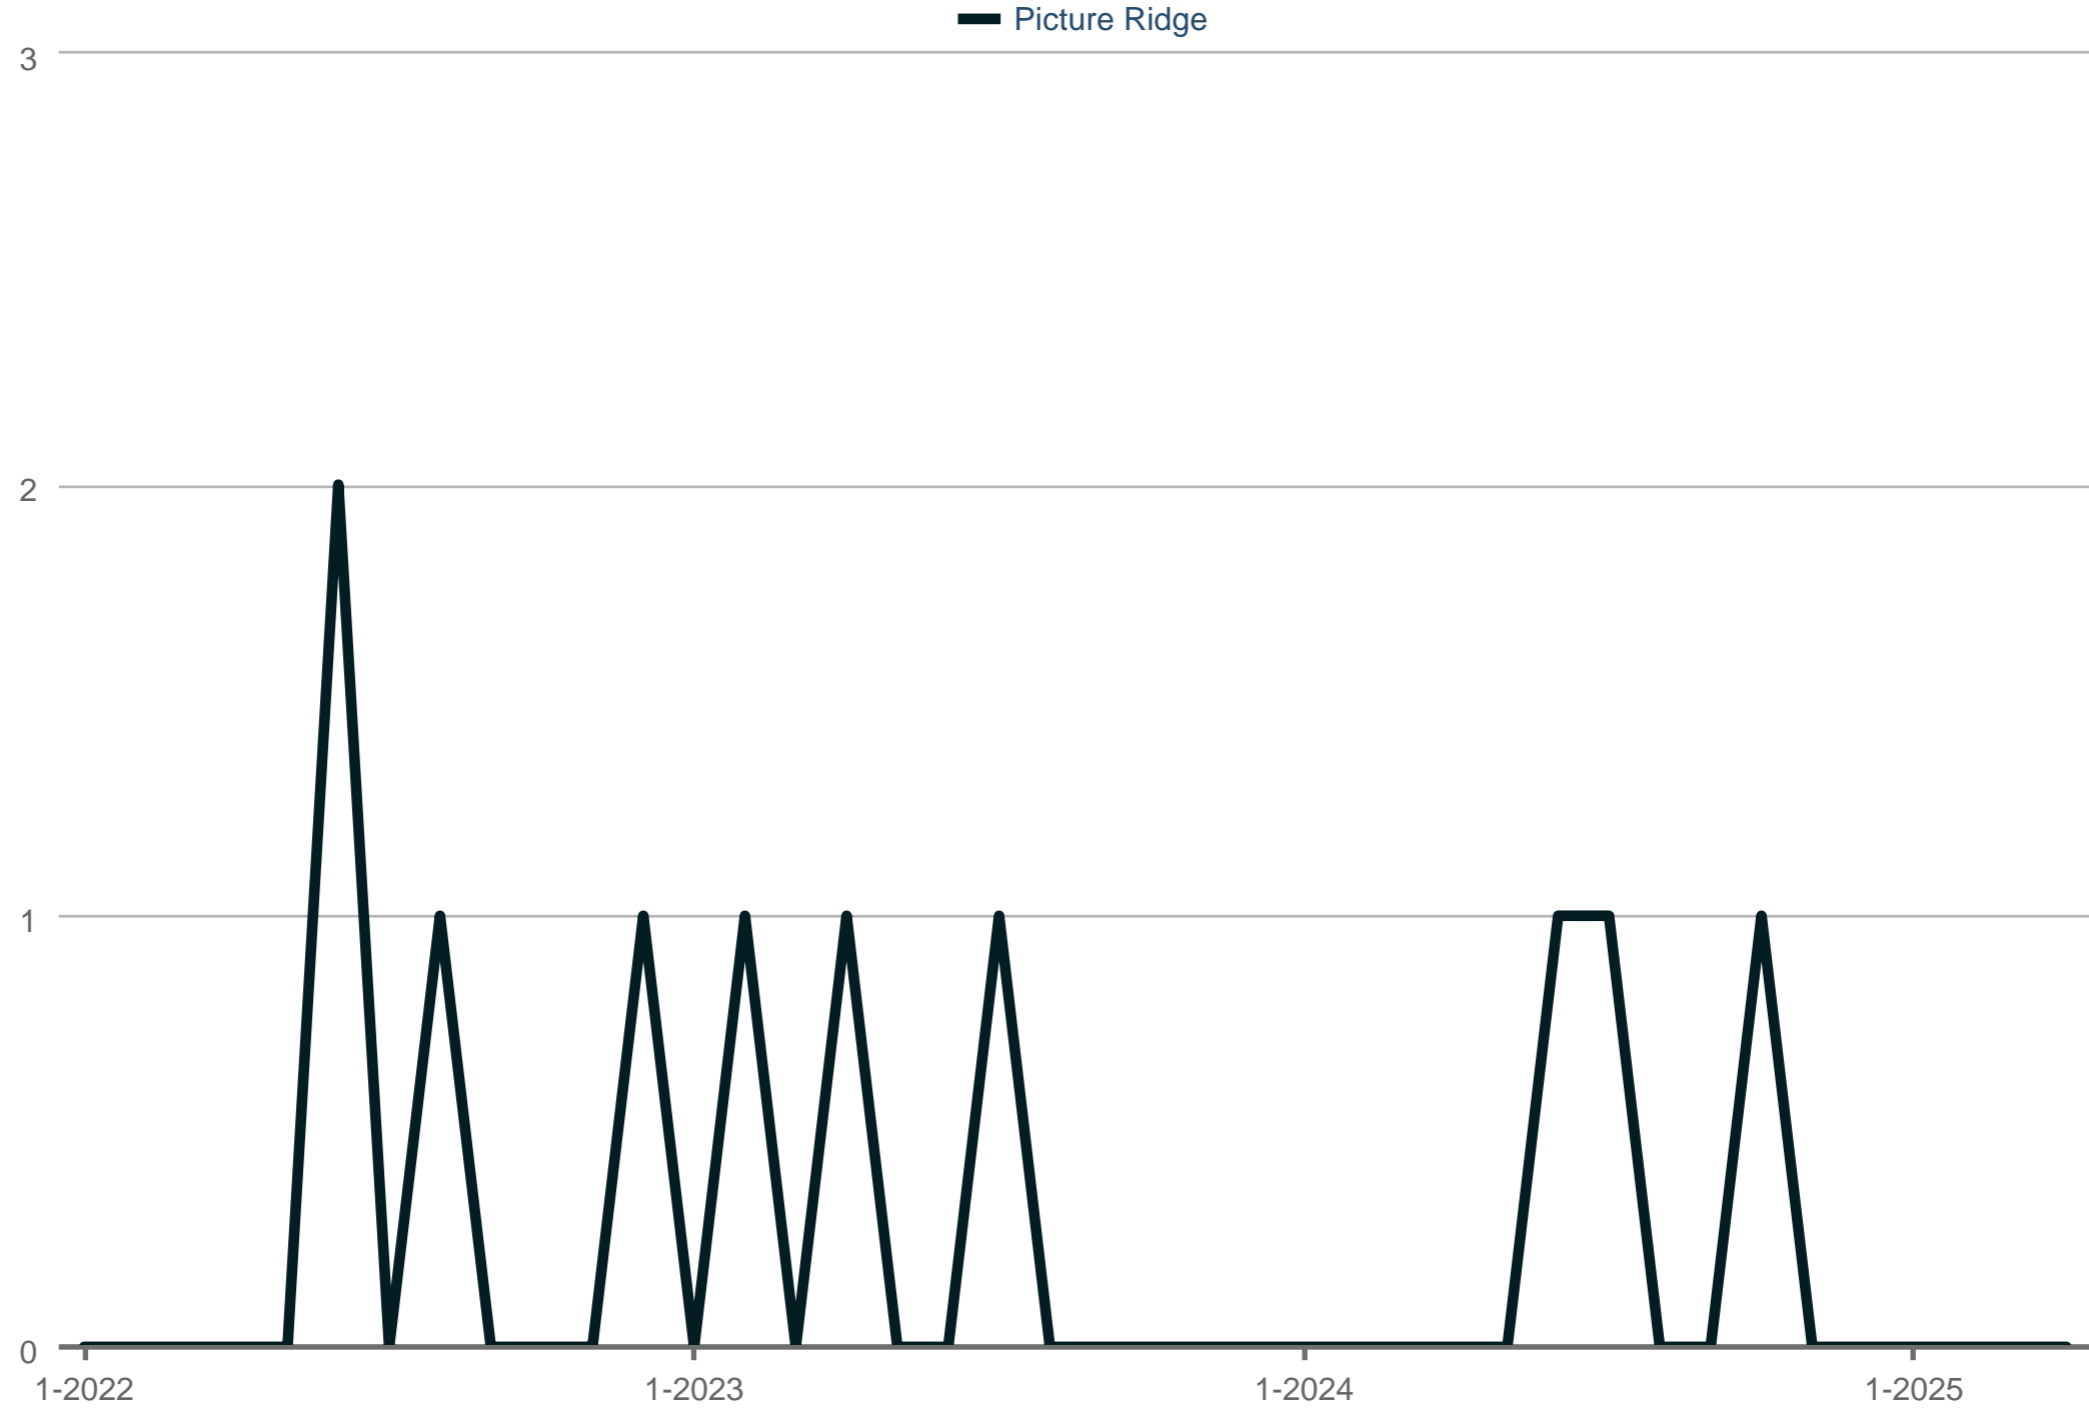

### Closed Sales

Picture Ridge

Each data point is one month of activity. Data is from May 17, 2025.