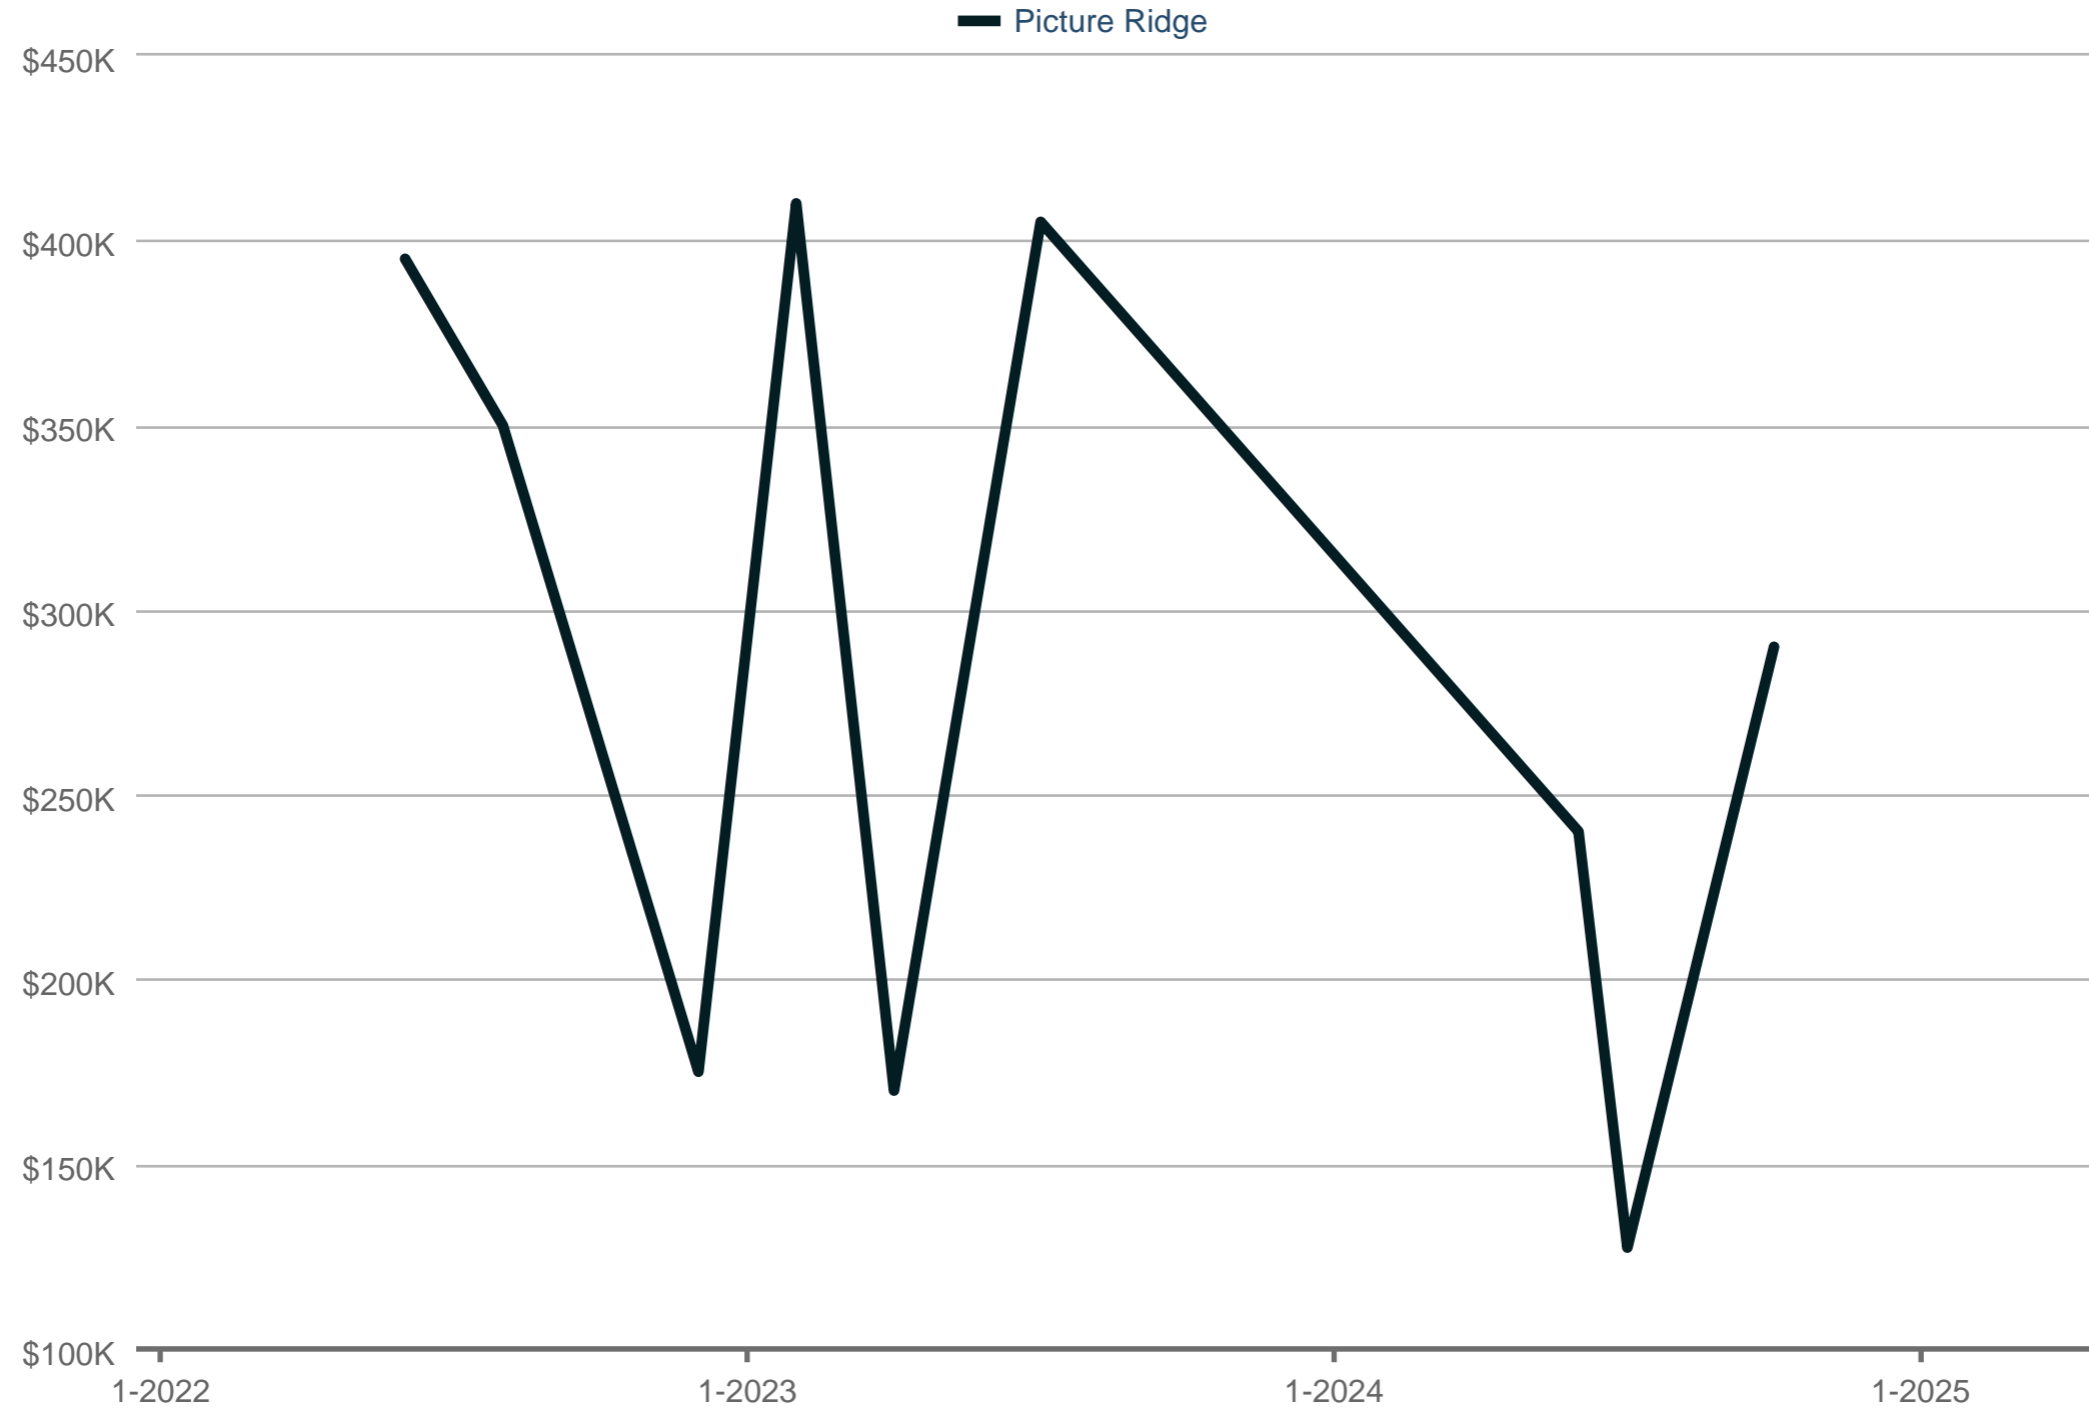

Dollar Volume of Closed Sales

Picture Ridge

Each data point is one month of activity. Data is from May 17, 2025.