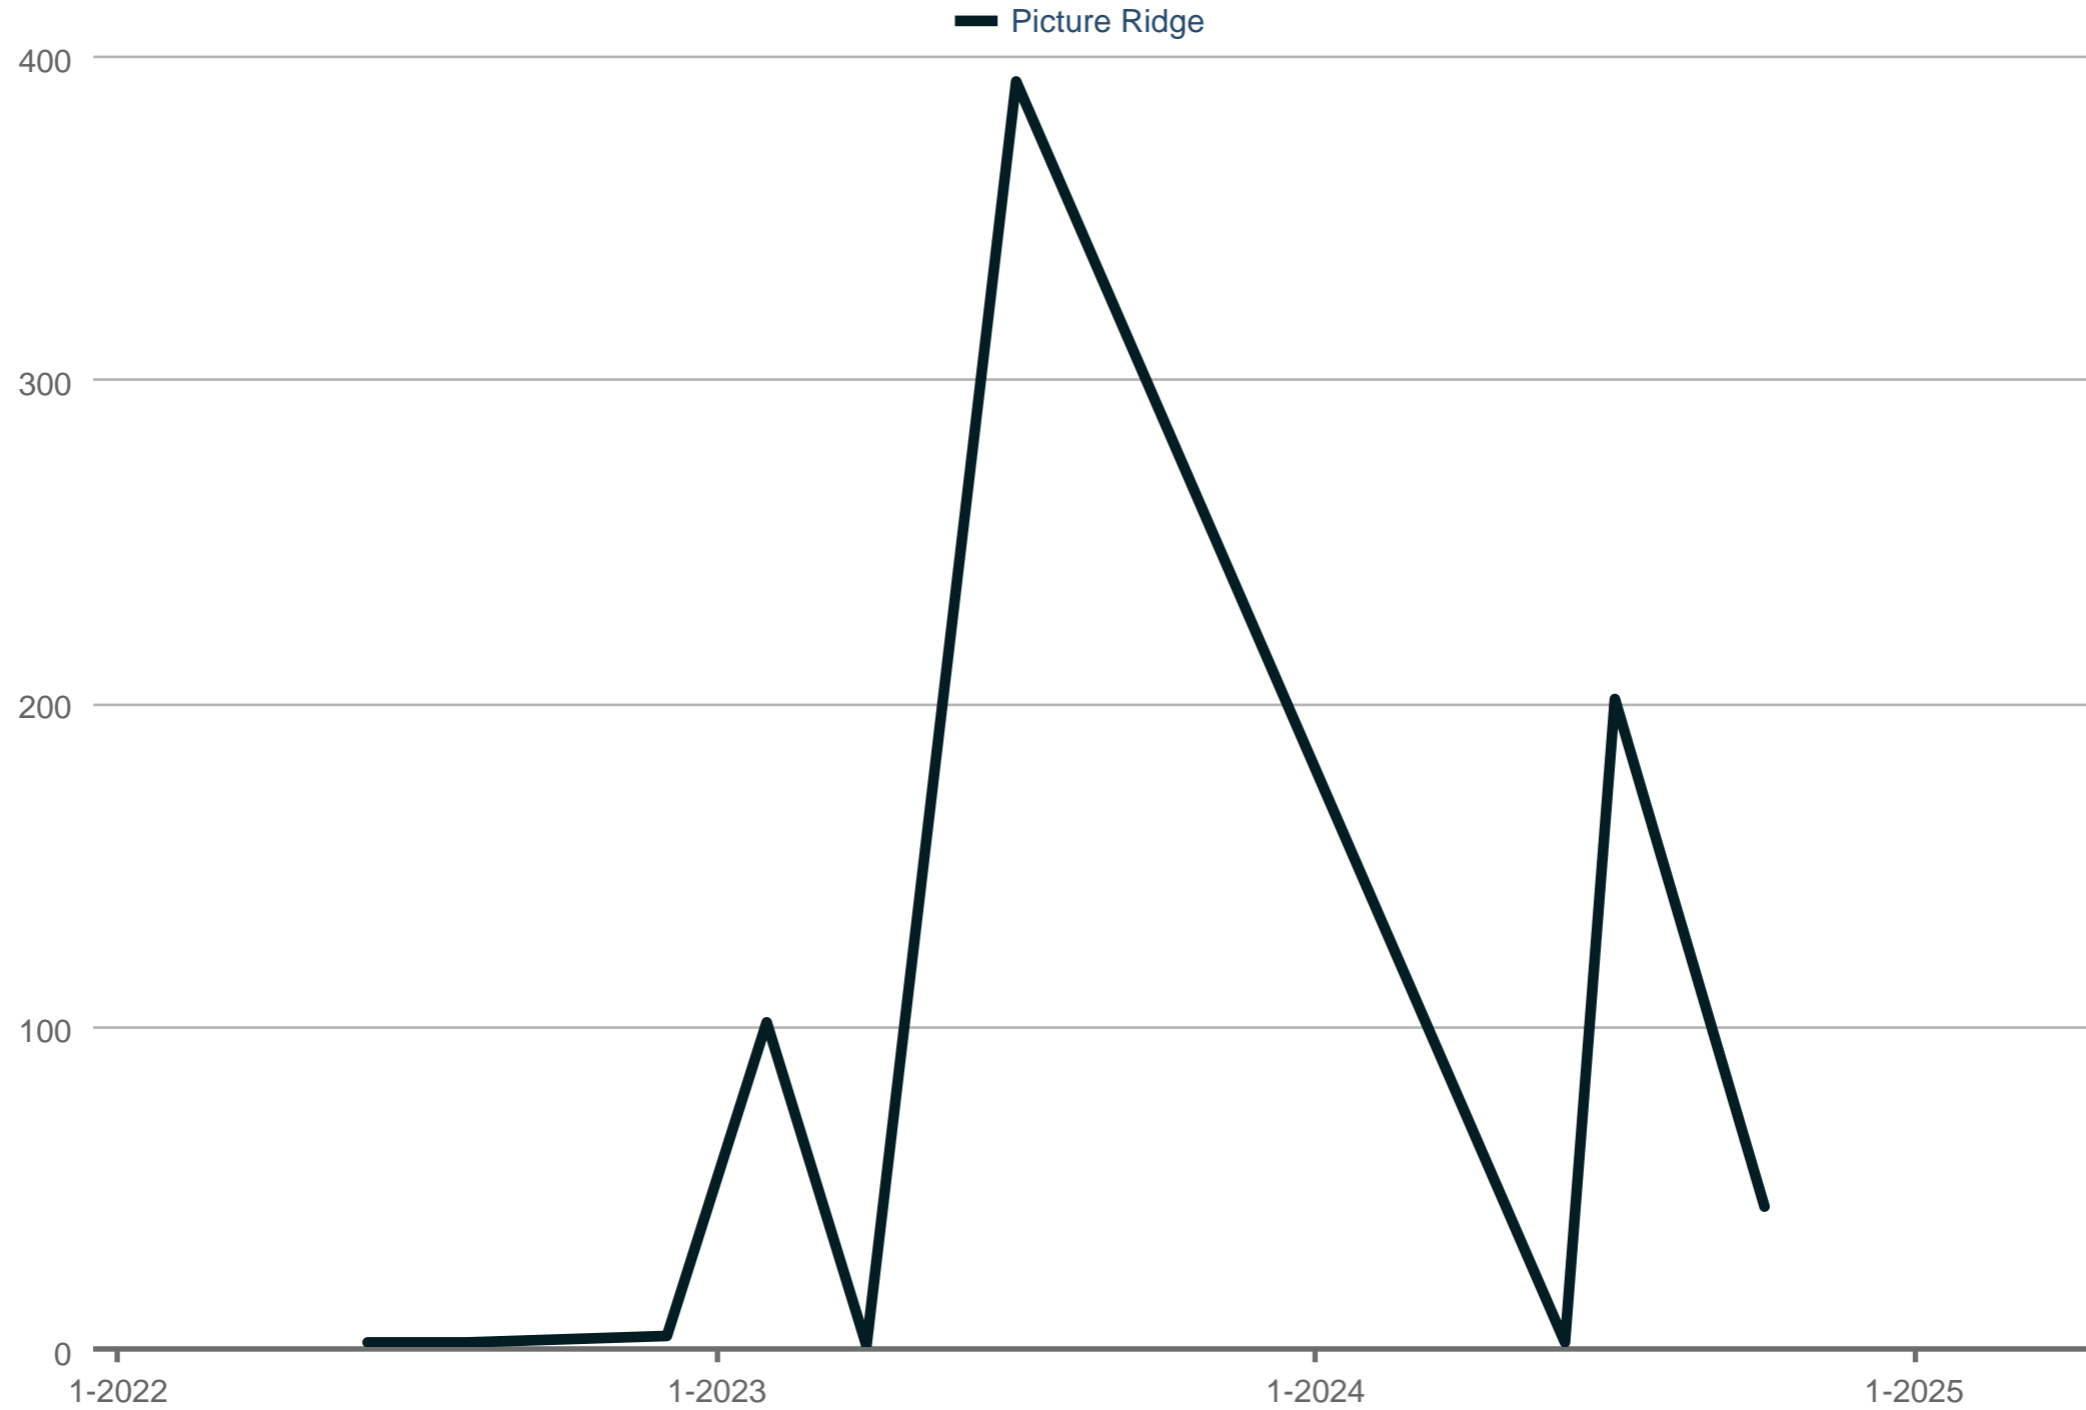

Average Days on Market

Picture Ridge

Each data point is one month of activity. Data is from May 17, 2025.