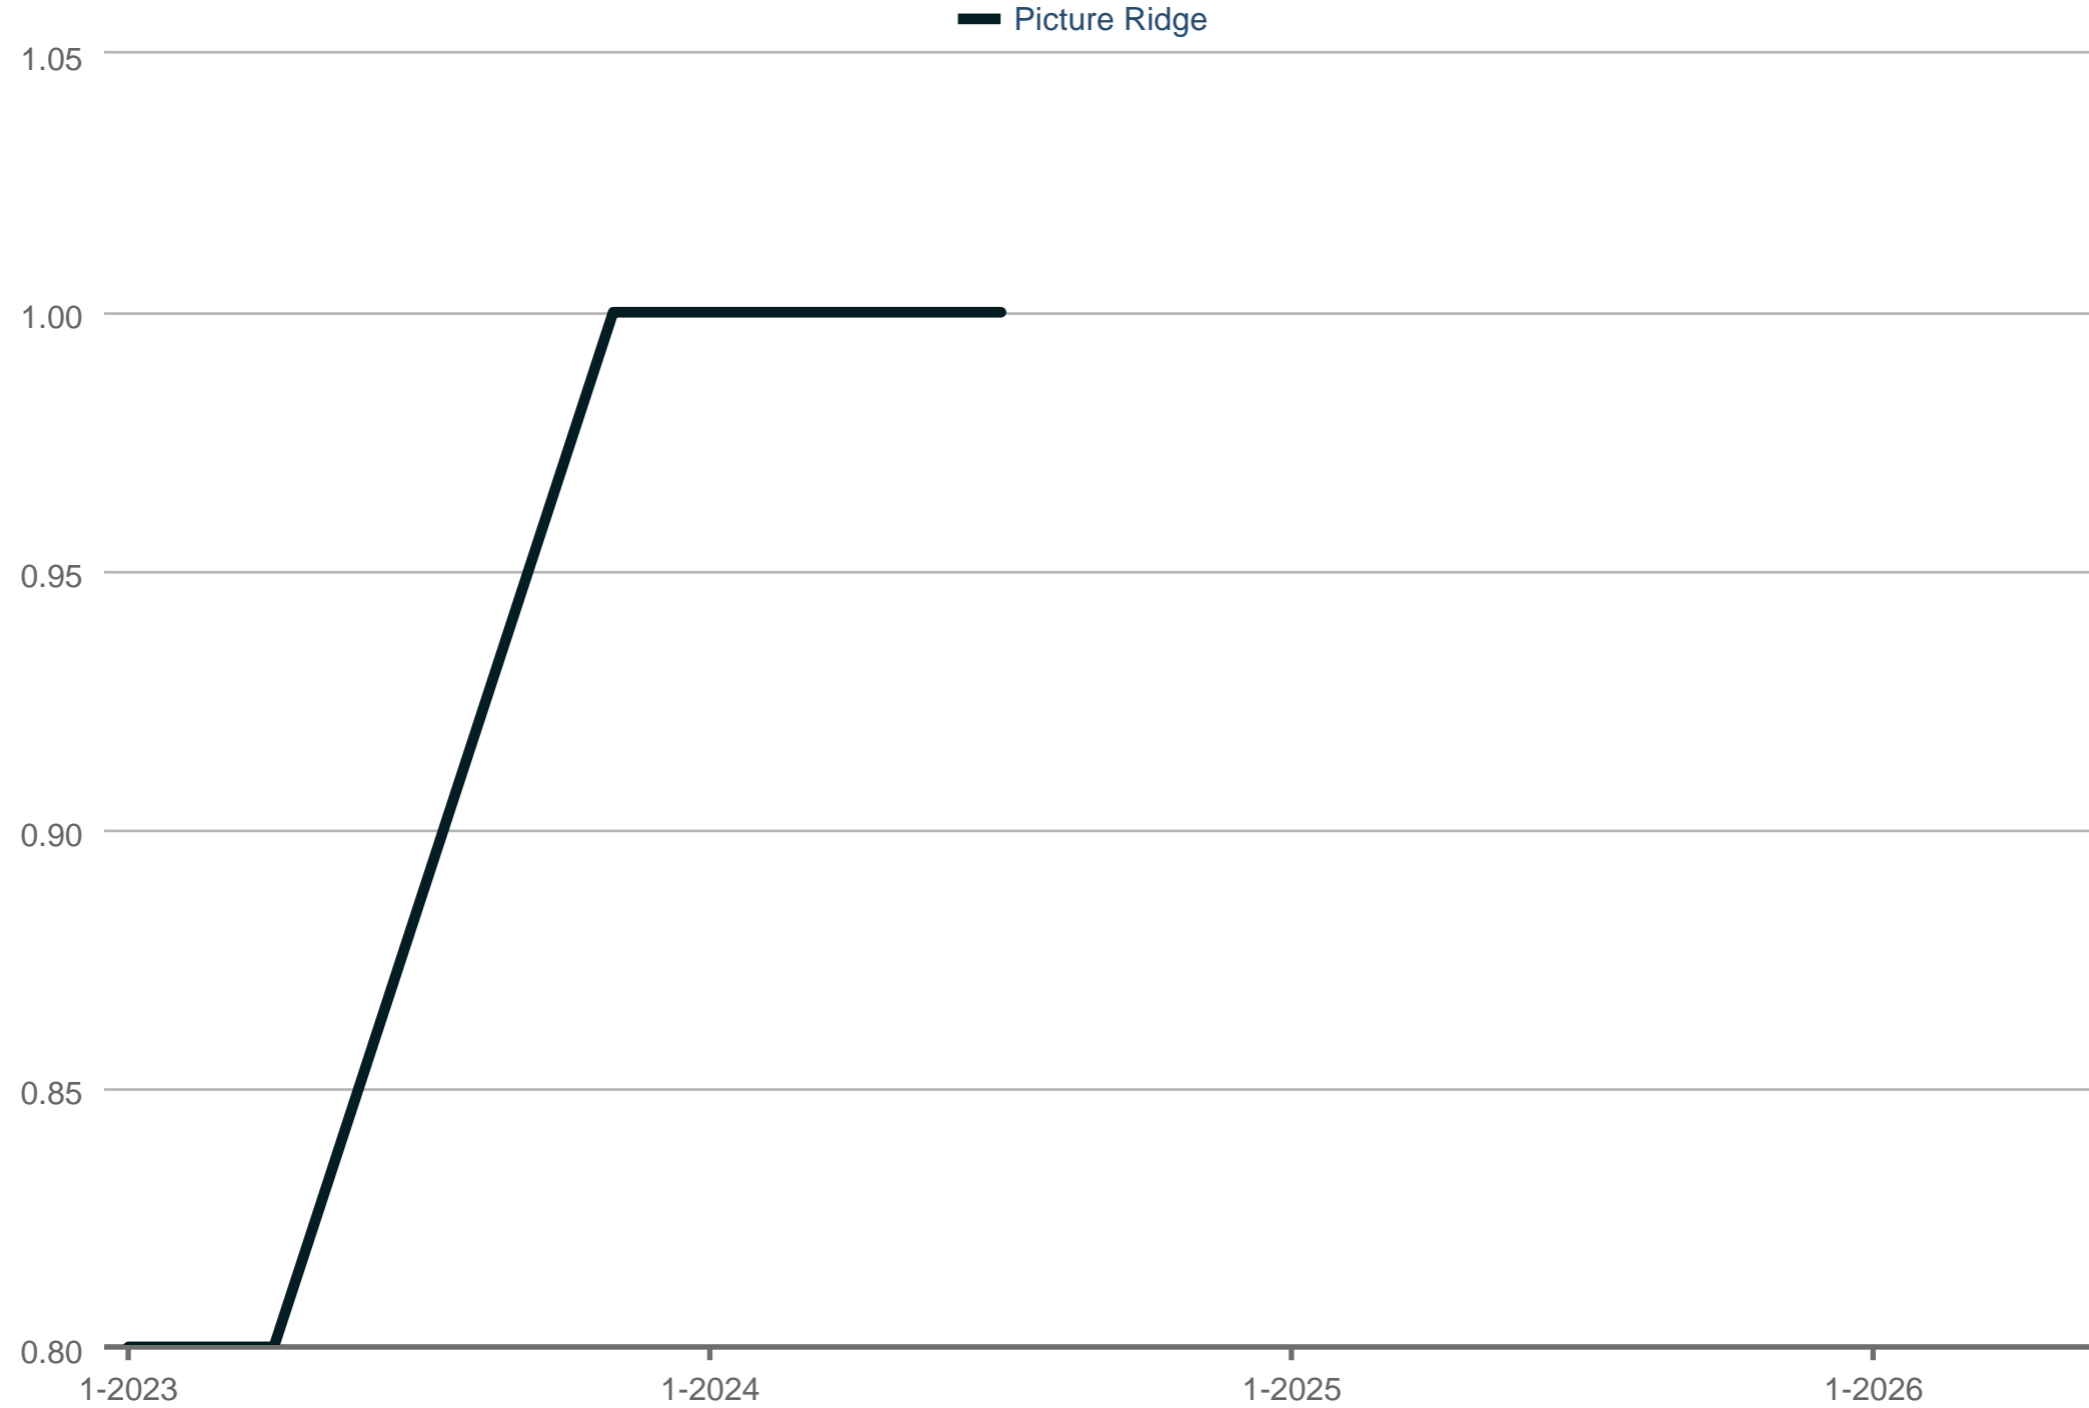

### Months Supply of Homes for Sale

Picture Ridge

Each data point is one month of activity. Data is from June 9, 2026.