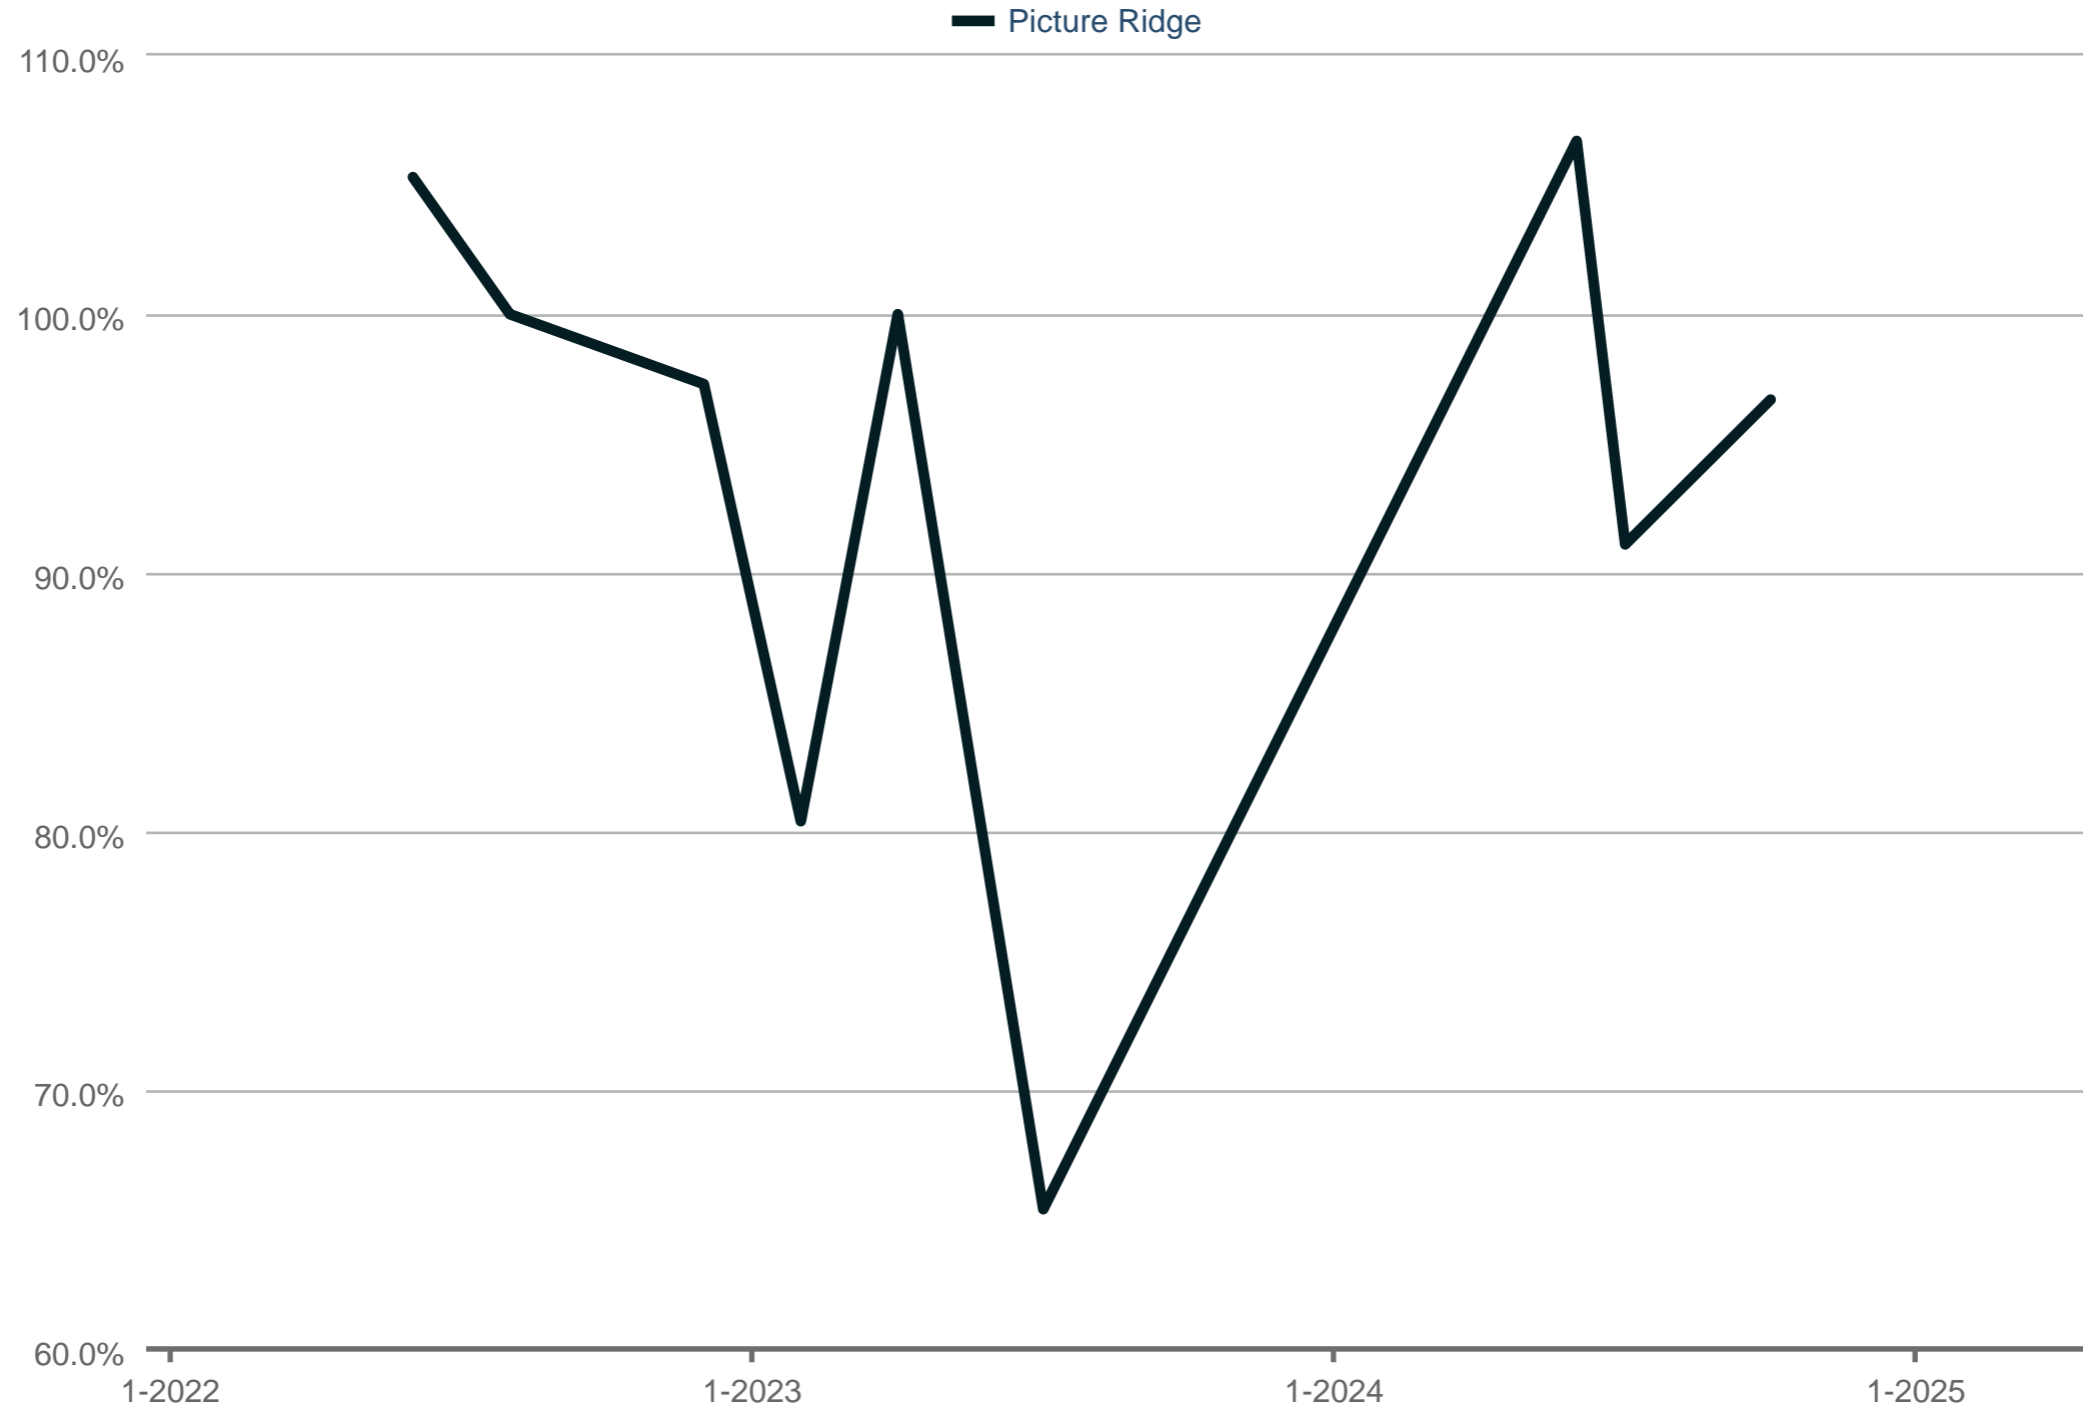

Average Percent of Last Original Price

Picture Ridge

Each data point is one month of activity. Data is from May 17, 2025.