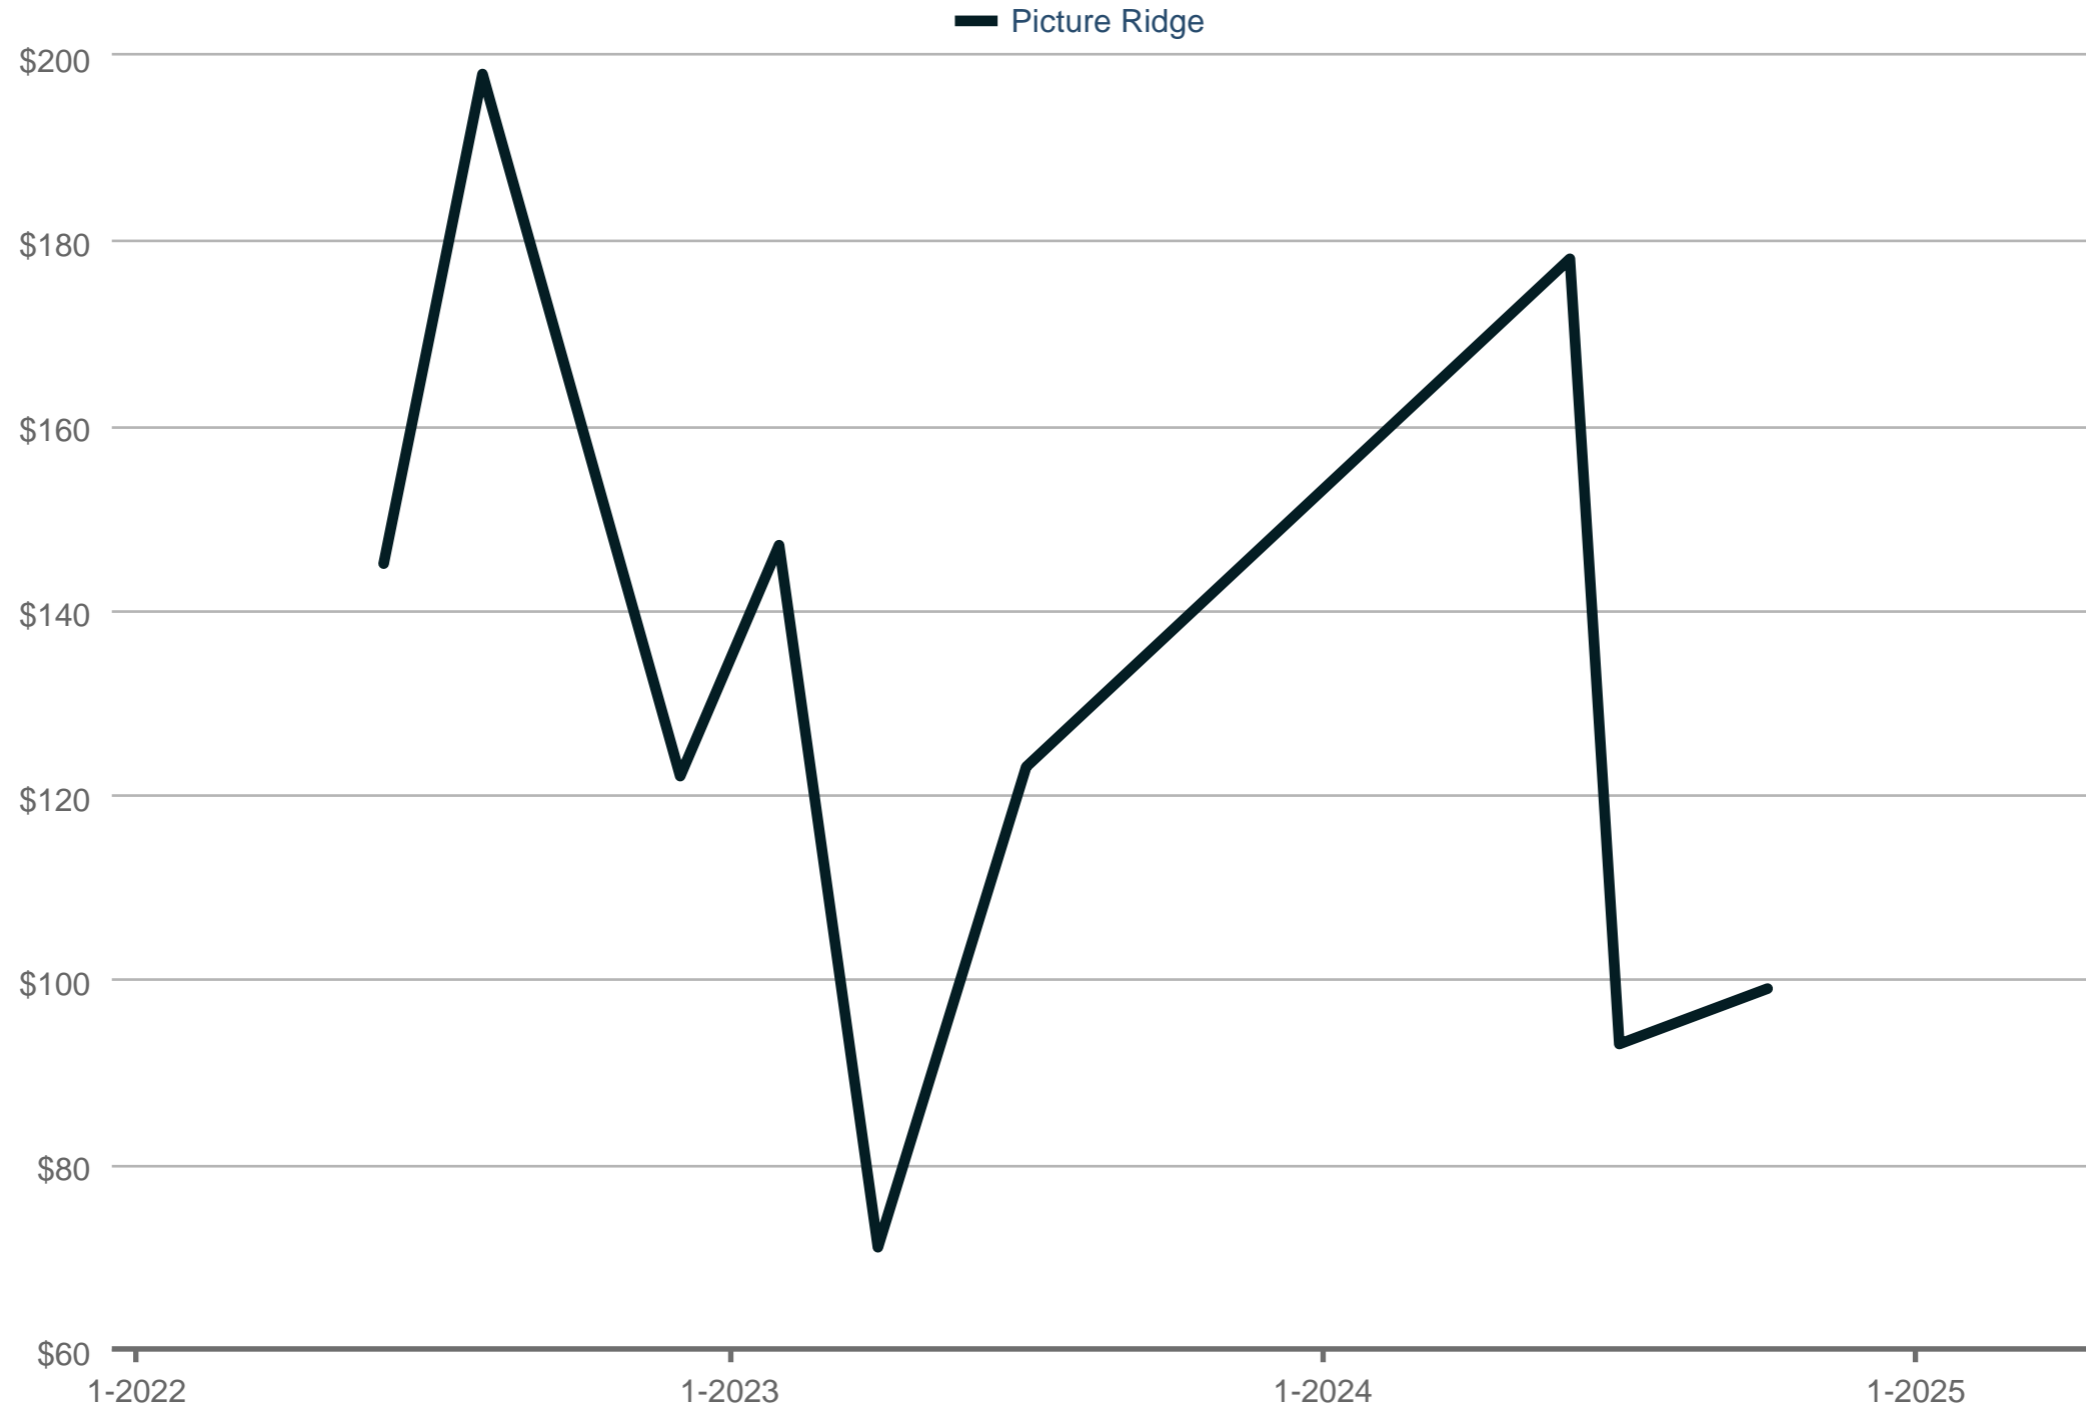

### Average Price Per Square Foot

Picture Ridge

Each data point is one month of activity. Data is from May 17, 2025.